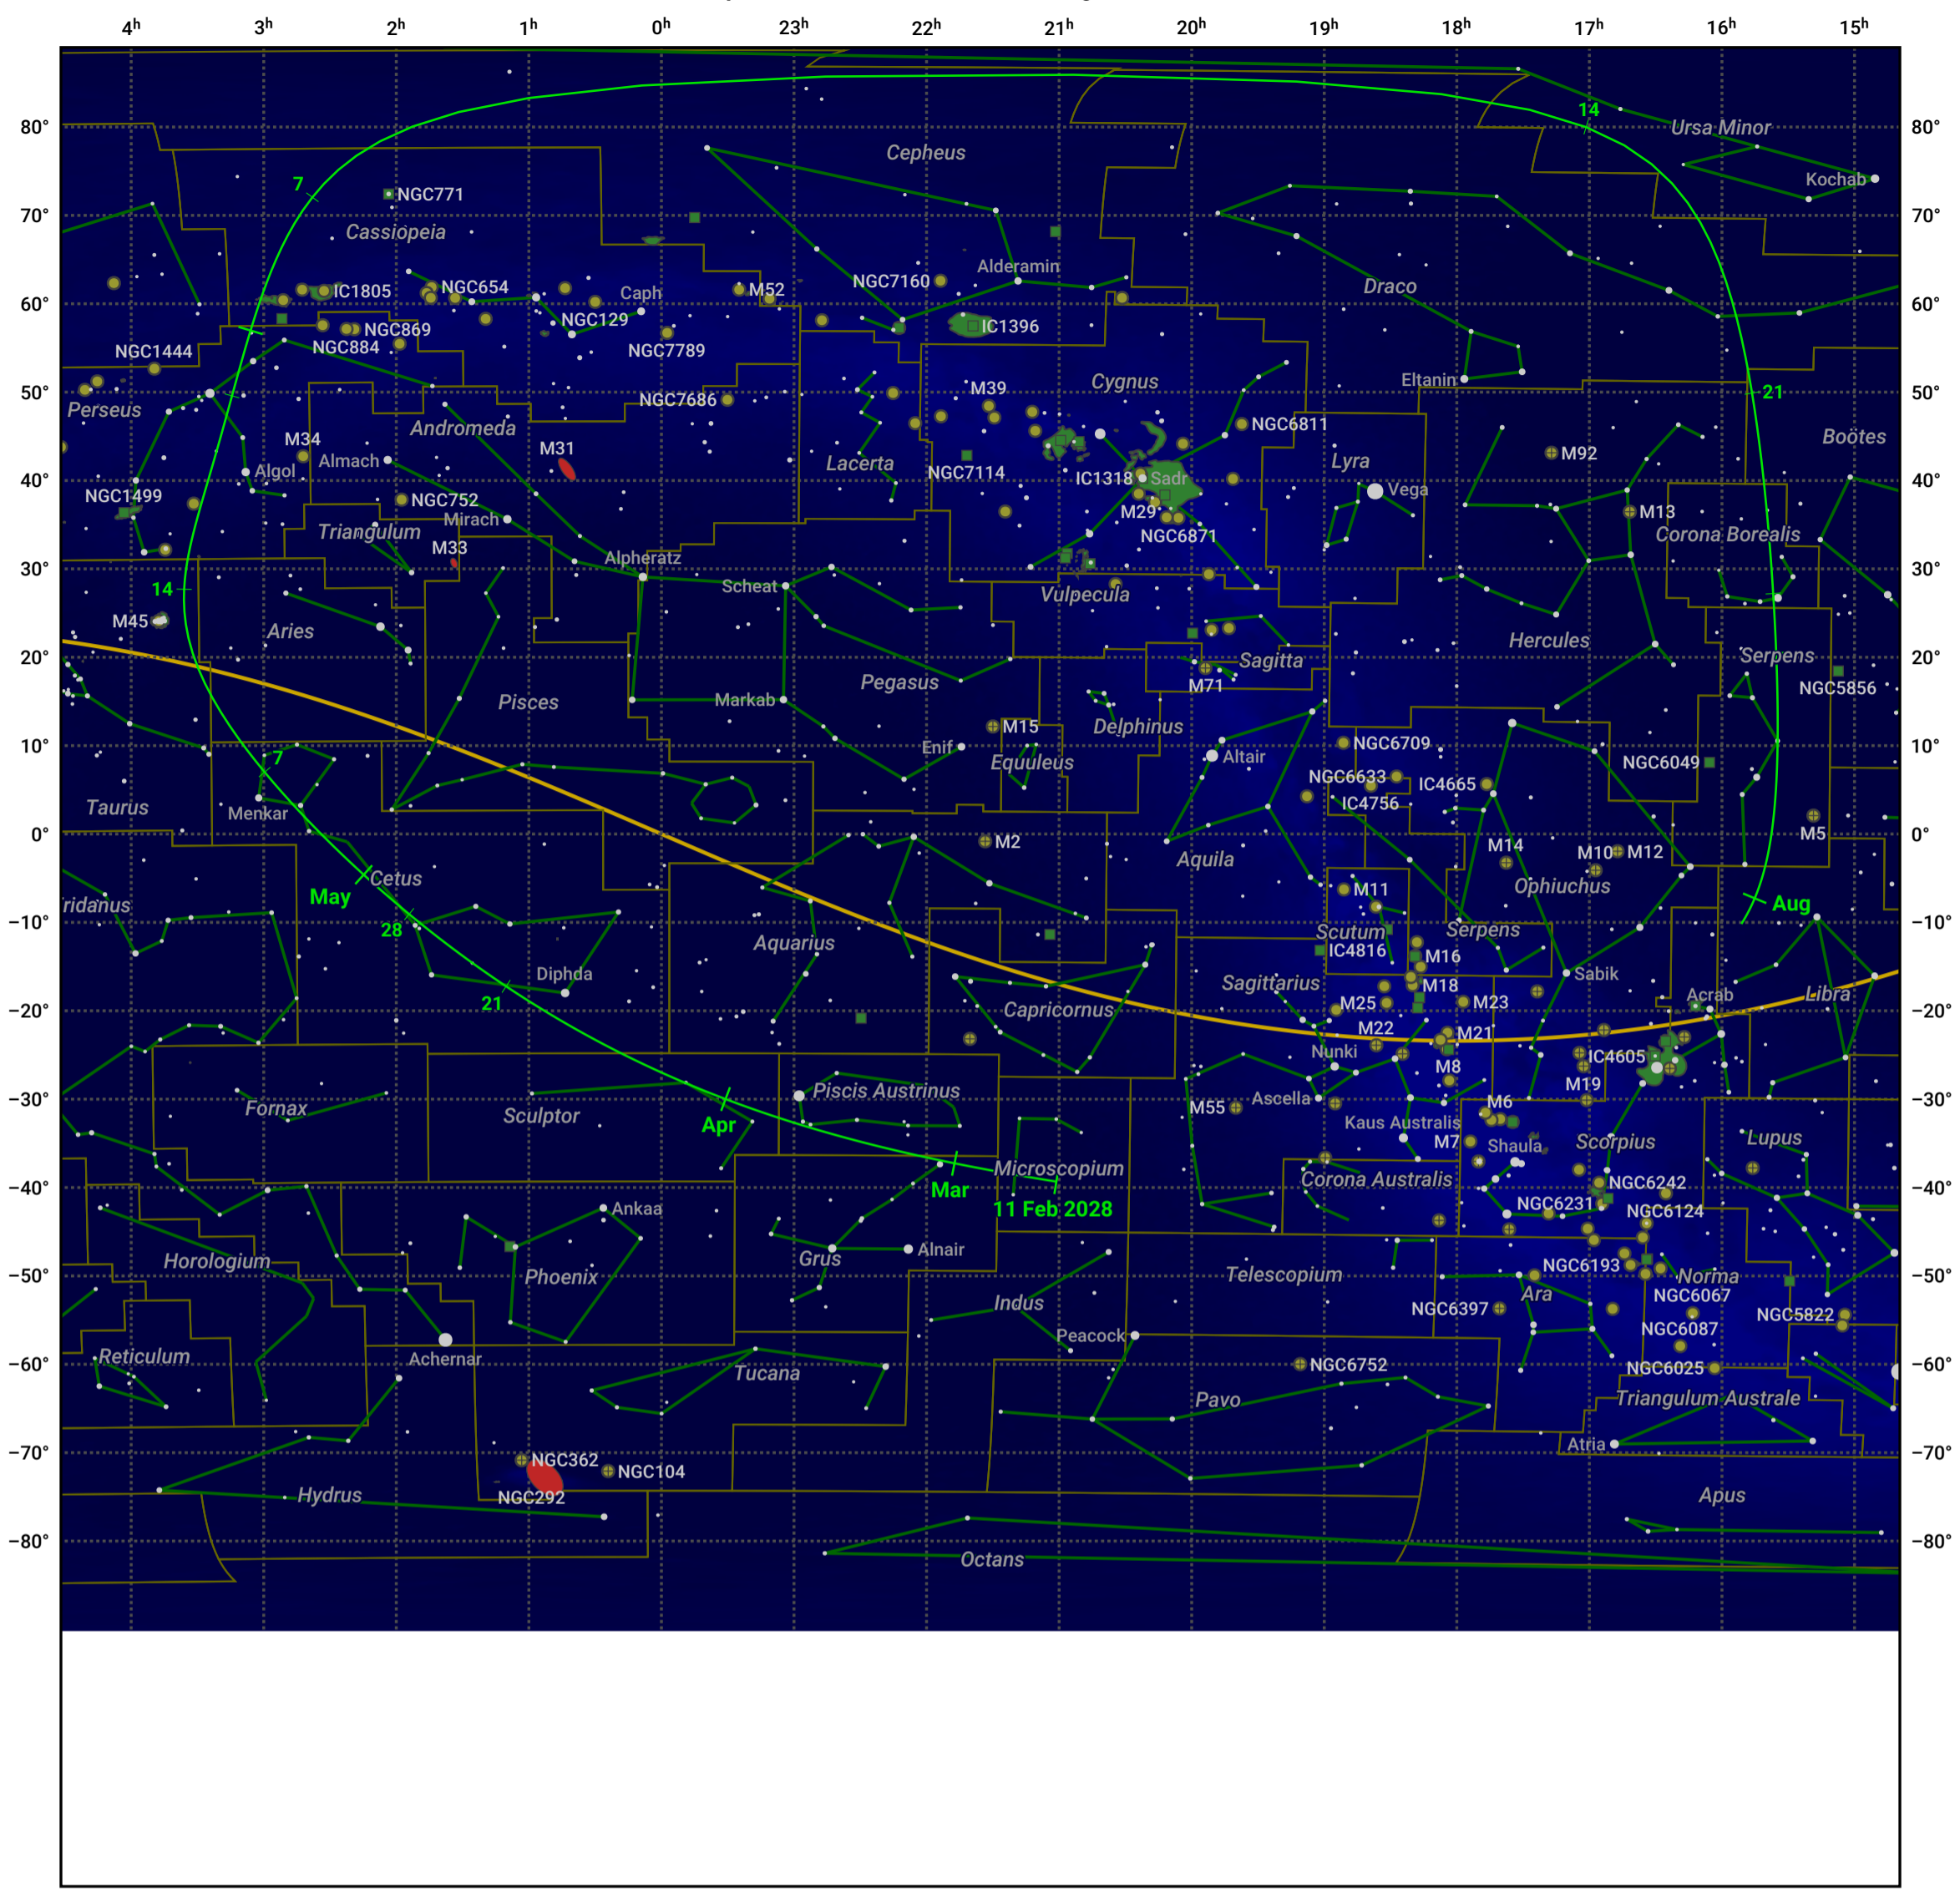

The path of 96P/Machholz starting on 11 Feb 2028

© Dominic Ford 2011–2024. Date markers placed at midnight UTC. Downloaded from <https://in-the-sky.org>

Magnitude scale: -5.0 -4.0 -3.0 -2.0 -1.0 0.0 -1.0

— Ecliptic Plane

Galaxy
 Bright nebula
 Open cluster
 Globular cluster

Date	Mag
2028 Feb 29	19.8
2028 Mar 1	19.7
2028 Mar 14	18.7
2028 Mar 26	17.7
2028 Apr 5	16.5
2028 Apr 13	15.4
2028 Apr 19	14.4
2028 Apr 24	13.3
2028 Apr 28	12.3
2028 May 1	11.3
2028 May 4	10.0
2028 May 6	8.8
2028 May 8	7.3
2028 May 10	5.4
2028 May 15	6.9
2028 May 17	8.2
2028 May 20	9.5
2028 May 24	10.7
2028 May 31	11.7
2028 Jun 15	12.8
2028 Jun 23	13.8
2028 Jun 30	14.9
2028 Jul 1	15.1
2028 Jul 7	15.9
2028 Jul 15	17.0
2028 Jul 25	18.0
2028 Aug 6	19.1