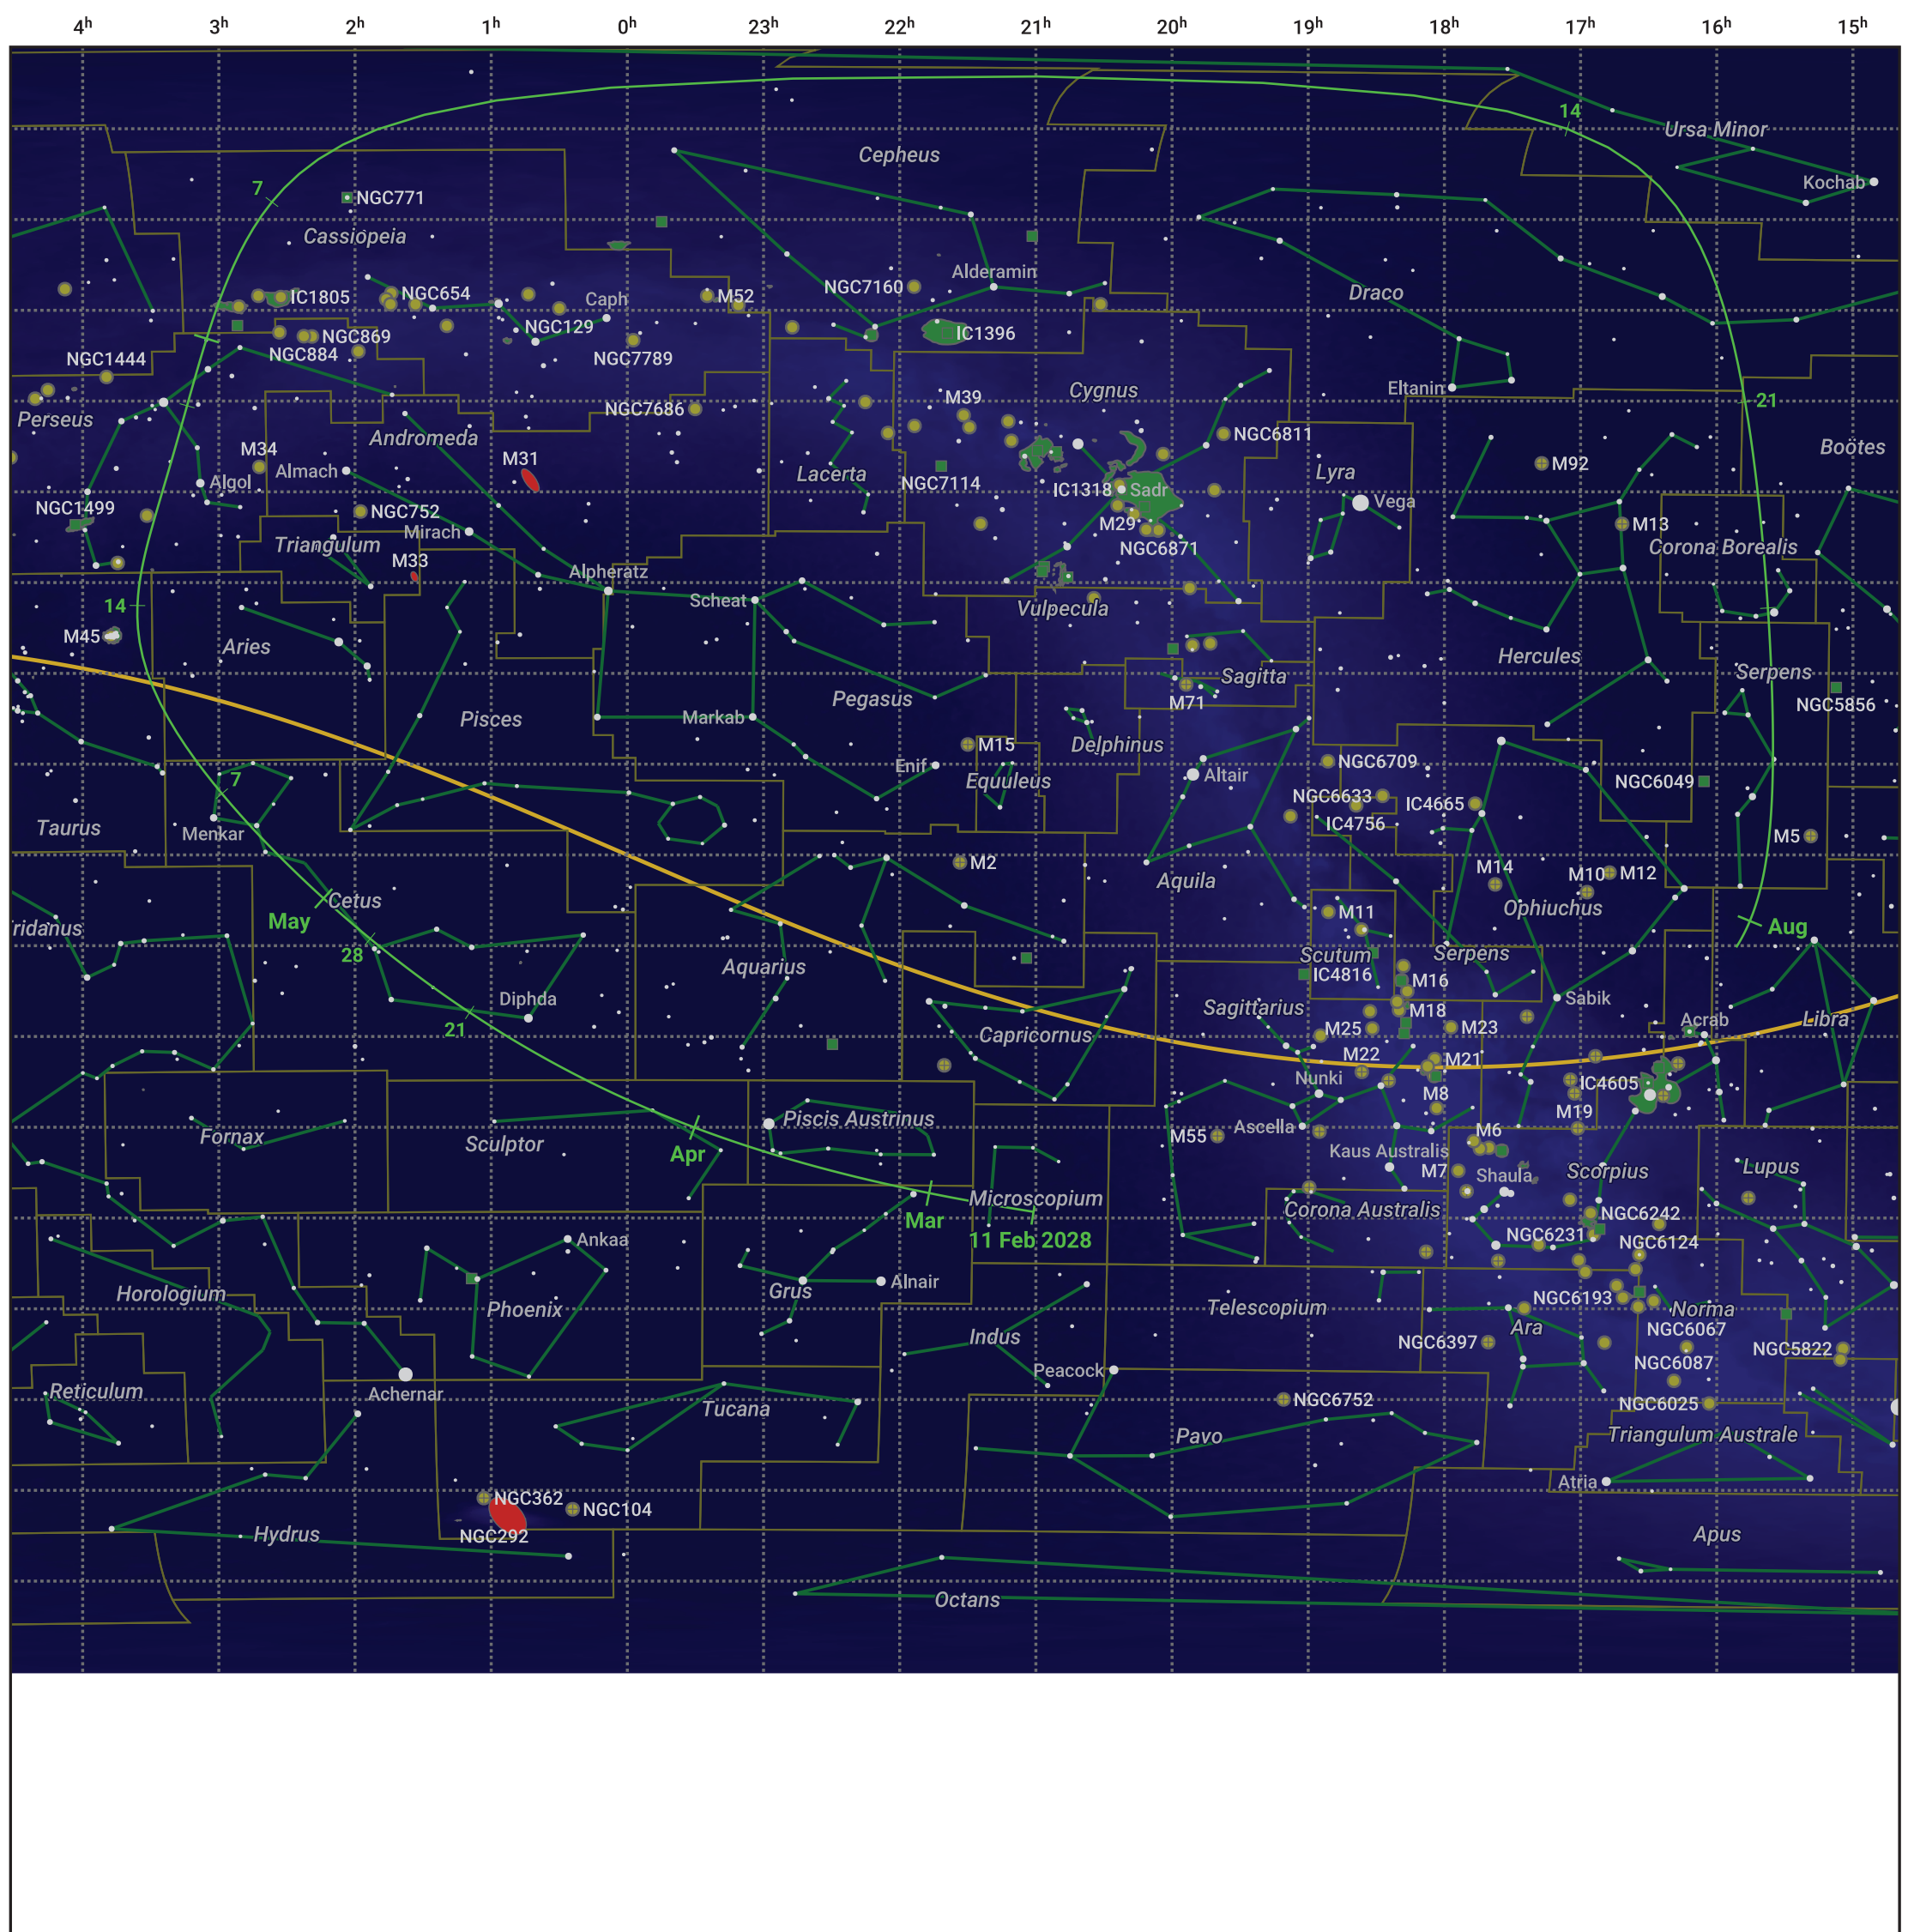

# The path of 96P/Machholz starting on 11 Feb 2028

© Dominic Ford 2011–2024. Date markers placed at midnight UTC. Downloaded from <https://in-the-sky.org>

Magnitude scale:    • 5.0    • 4.0    • 3.0    • 2.0    • 1.0    • 0.0    • -1.0

— Ecliptic Plane

■ Galaxy    
 ■ Bright nebula    
 ● Open cluster    
 ● Globular cluster

Date	Mag
2028 Mar 1	19.7
2028 Mar 15	18.7
2028 Mar 27	17.6
2028 Apr 5	16.6
2028 Apr 13	15.5
2028 Apr 19	14.4
2028 Apr 24	13.4
2028 Apr 28	12.3
2028 May 1	11.3
2028 May 2	10.9
2028 May 5	9.5
2028 May 7	8.2
2028 May 9	6.4
2028 May 10	5.4
2028 May 15	6.8
2028 May 17	8.1
2028 May 20	9.5
2028 May 24	10.7
2028 May 31	11.7
2028 Jun 15	12.8
2028 Jun 23	13.8
2028 Jun 30	14.9
2028 Jul 1	15.1
2028 Jul 7	15.9
2028 Jul 15	17.0
2028 Jul 25	18.0
2028 Aug 6	19.1