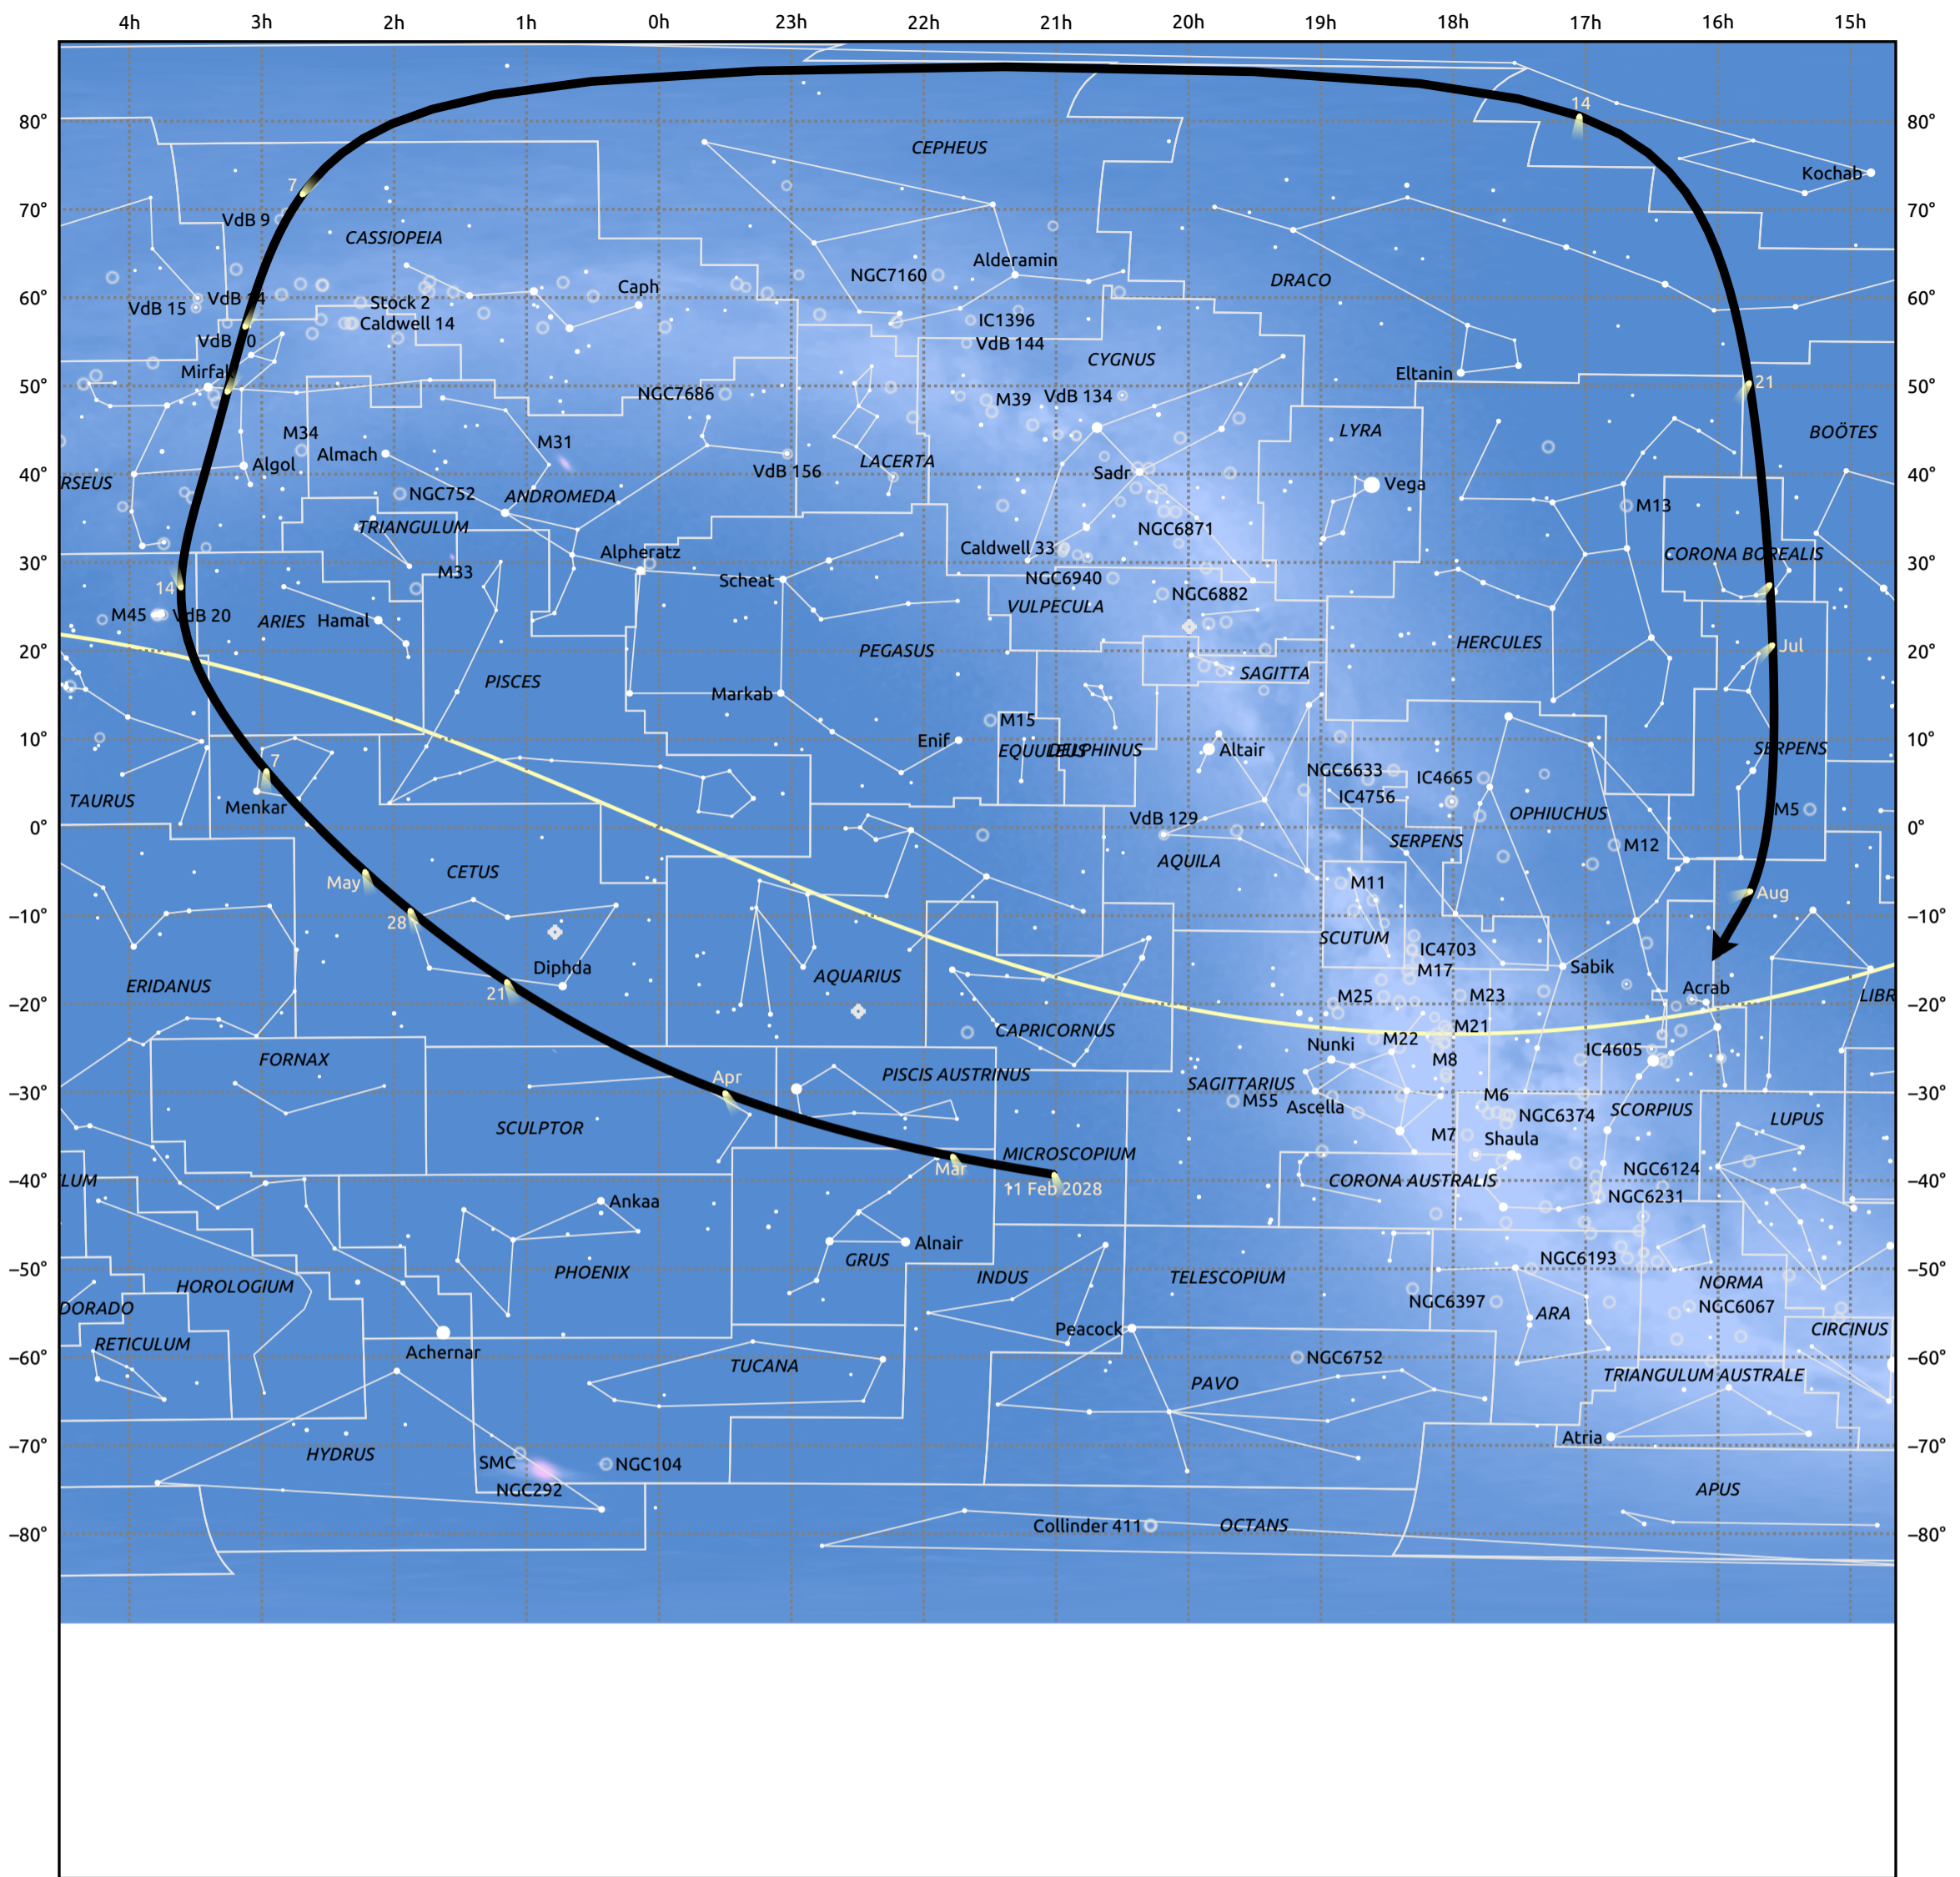

The path of 96P/Machholz starting on 11 Feb 2028

© Dominic Ford 2011–2025. Date markers placed at midnight UTC. Downloaded from <https://in-the-sky.org>

Magnitude scale: • -5.0 • -4.0 • -3.0 • -2.0 • -1.0 • 0.0 • -1.0

— Ecliptic Plane

Galaxy Bright nebula Open cluster Globular cluster Planetary nebula

Date	Mag
2028 Mar 1	19.7
2028 Mar 15	18.7
2028 Mar 27	17.6
2028 Apr 5	16.6
2028 Apr 13	15.5
2028 Apr 19	14.5
2028 Apr 24	13.4
2028 Apr 28	12.4
2028 May 1	11.4
2028 May 2	11.0
2028 May 5	9.6
2028 May 7	8.3
2028 May 9	6.6
2028 May 10	5.6
2028 May 12	4.4
2028 May 14	5.8
2028 May 16	7.4
2028 May 18	8.6
2028 May 22	10.1
2028 May 27	11.2
2028 Jun 6	12.2
2028 Jun 19	13.2
2028 Jun 26	14.3
2028 Jul 1	15.0
2028 Jul 3	15.3
2028 Jul 11	16.5
2028 Jul 20	17.5
2028 Jul 31	18.6