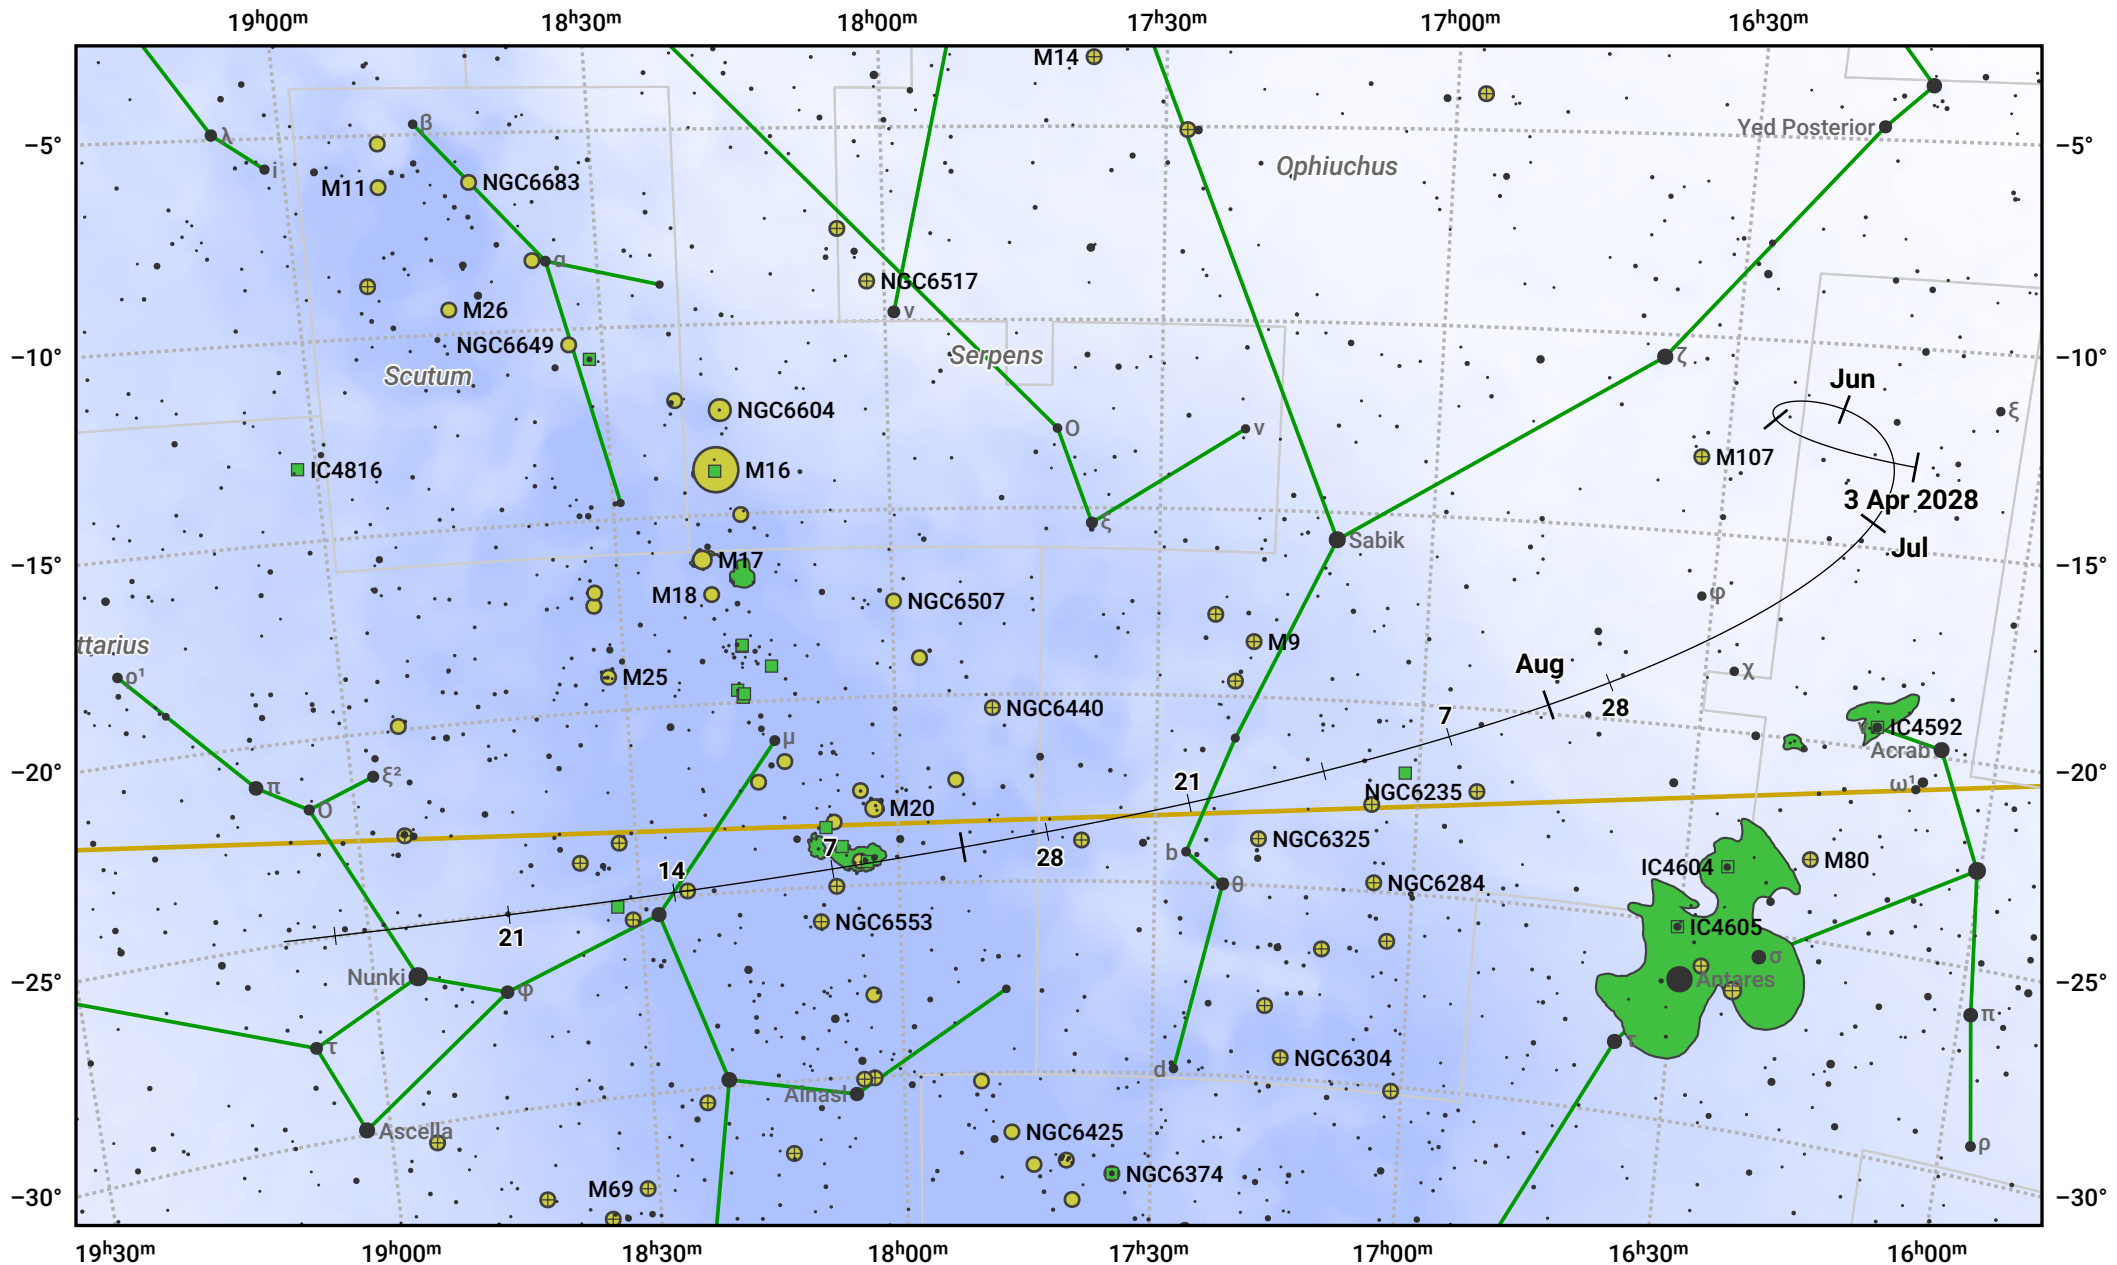

The path of 22P/Kopff starting on 3 Apr 2028

© Dominic Ford 2011–2024. Date markers placed at midnight UTC. Downloaded from <https://in-the-sky.org>

Magnitude scale: 8.0 7.0 6.0 5.0 4.0 3.0 2.0 1.0

— Ecliptic Plane

Galaxy Bright nebula Open cluster Globular cluster

Date	Mag
2028 Apr 28	9.3
2028 May 1	9.2
2028 May 27	8.3
2028 Jul 1	7.8
2028 Sep 1	8.7
2028 Sep 22	9.4