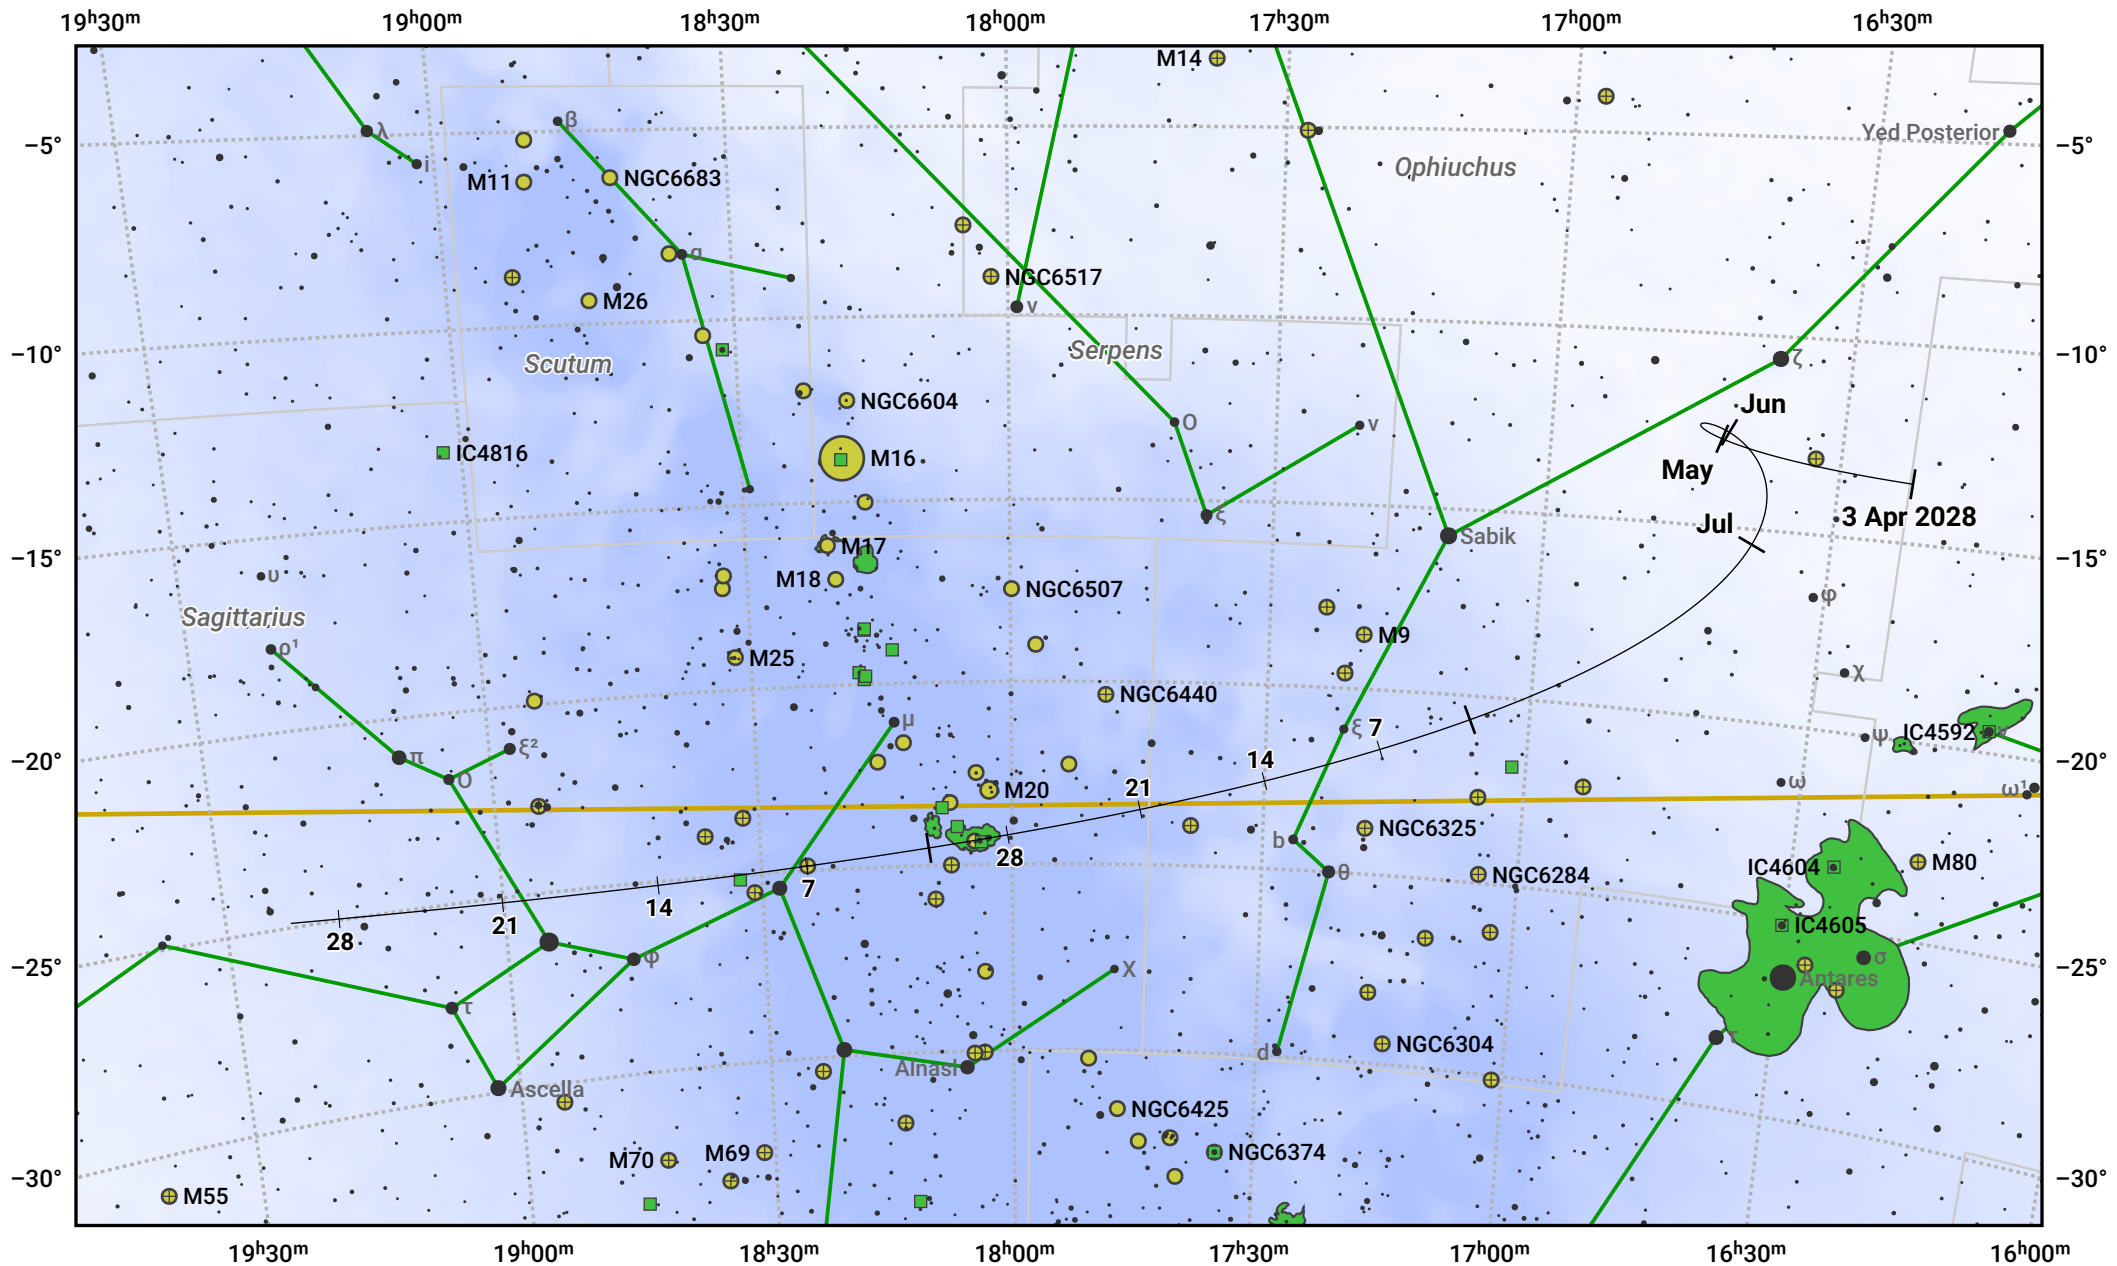

# The path of 22P/Kopff starting on 3 Apr 2028

© Dominic Ford 2011–2024. Date markers placed at midnight UTC. Downloaded from <https://in-the-sky.org>

Magnitude scale: 8.0 7.0 6.0 5.0 4.0 3.0 2.0 1.0

— Ecliptic Plane

Galaxy    Bright nebula    Open cluster    Globular cluster

Date	Mag
2028 Apr 28	9.2
2028 May 1	9.1
2028 May 26	8.2
2028 Jul 1	7.6
2028 Sep 1	8.7
2028 Sep 19	9.2