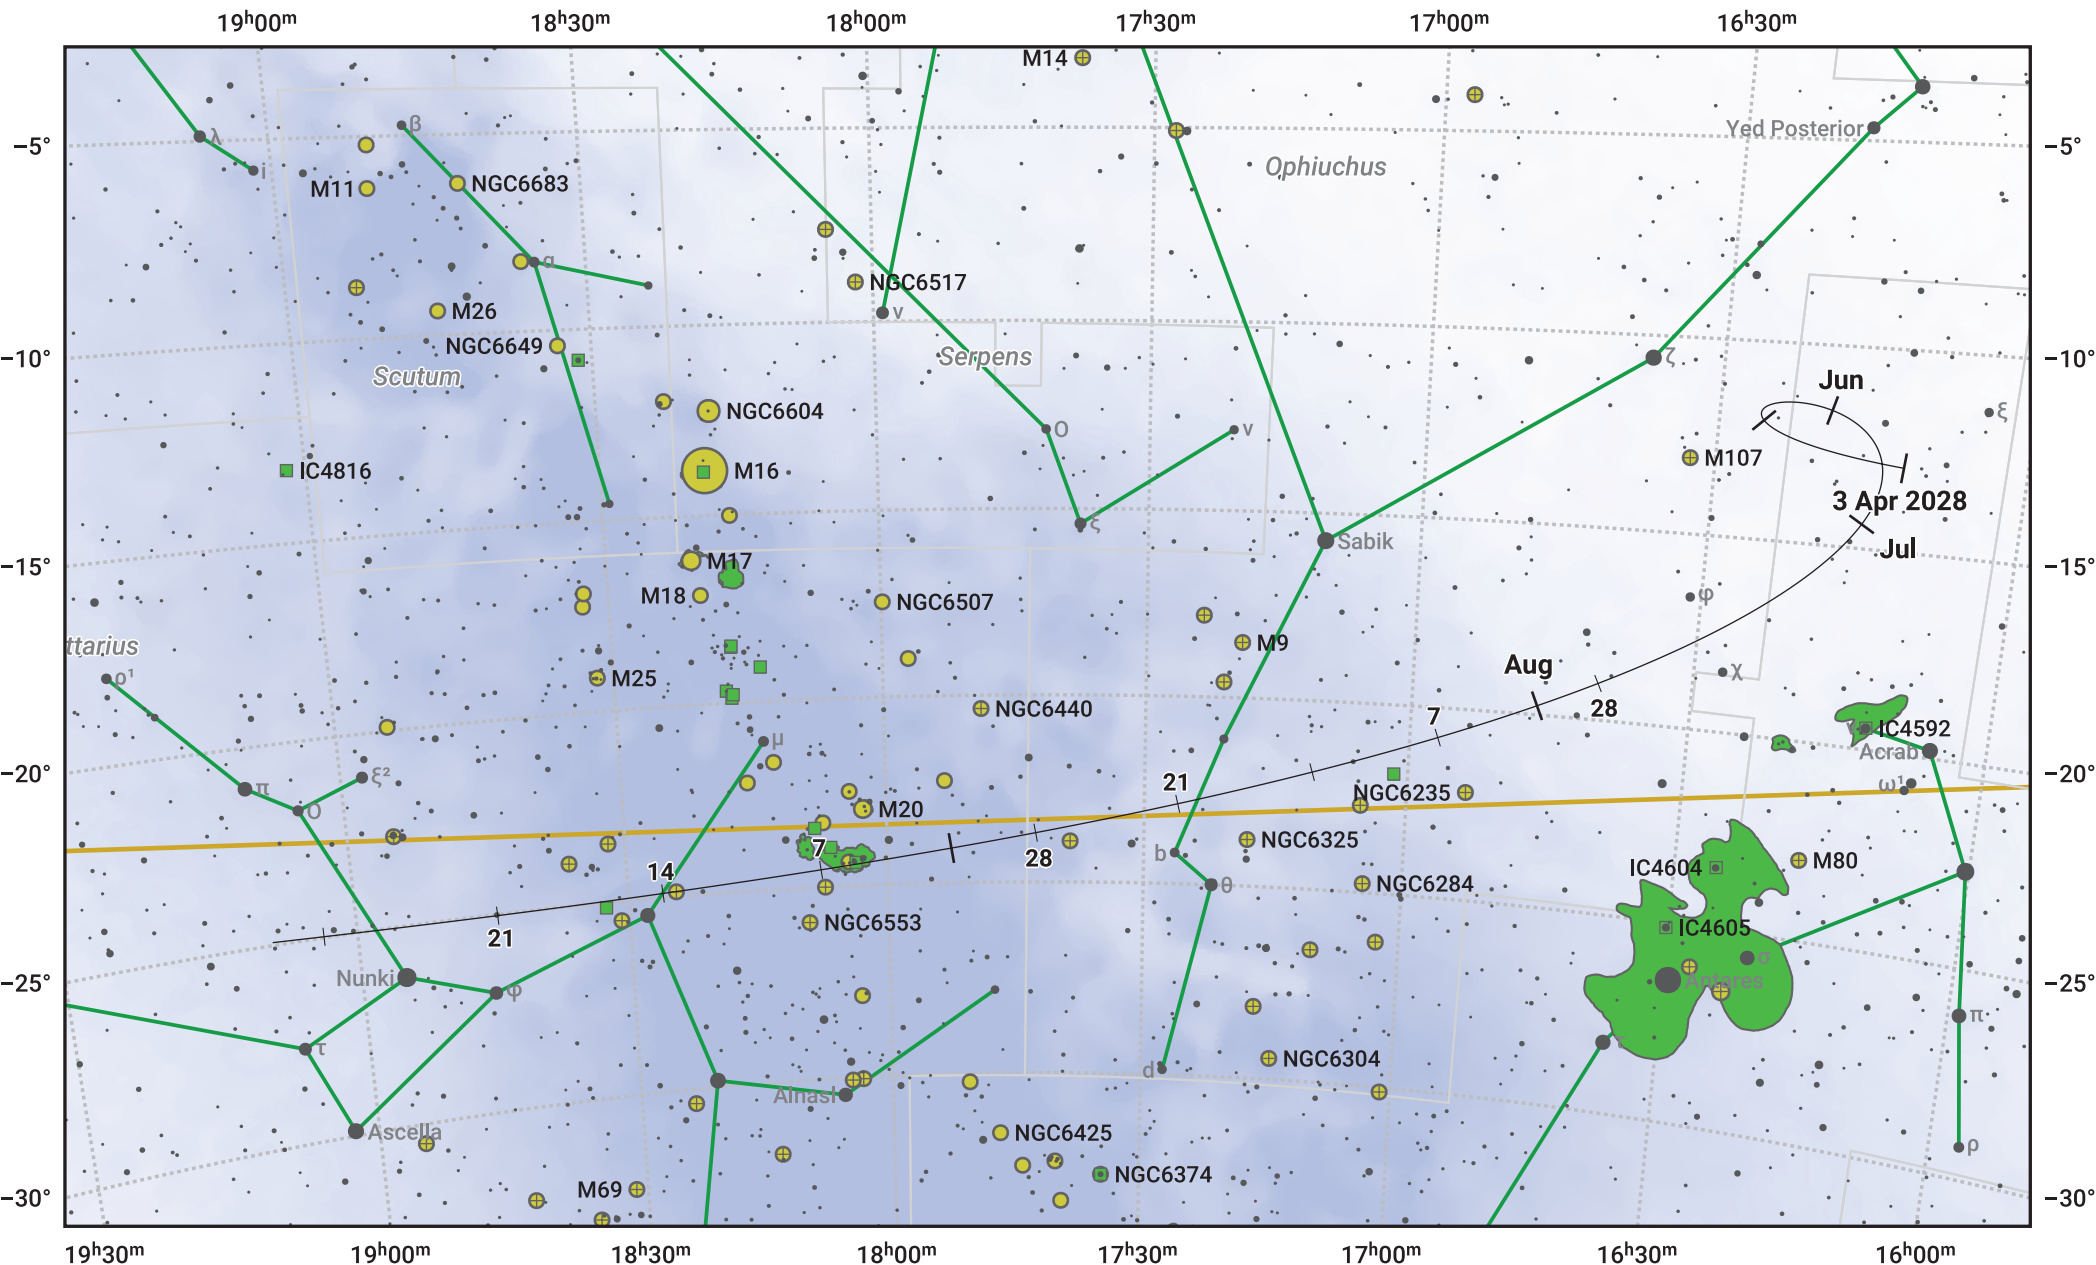

The path of 22P/Kopff starting on 3 Apr 2028

© Dominic Ford 2011–2024. Date markers placed at midnight UTC. Downloaded from <https://in-the-sky.org>

Magnitude scale: ● 8.0 ● 7.0 ● 6.0 ● 5.0 ● 4.0 ● 3.0 ● 2.0 ● 1.0

— Ecliptic Plane

- Galaxy
- Bright nebula
- Open cluster
- ⊕ Globular cluster

Date	Mag
2028 Apr 28	9.3
2028 May 1	9.2
2028 May 27	8.3
2028 Jul 1	7.8
2028 Sep 1	8.7
2028 Sep 22	9.4