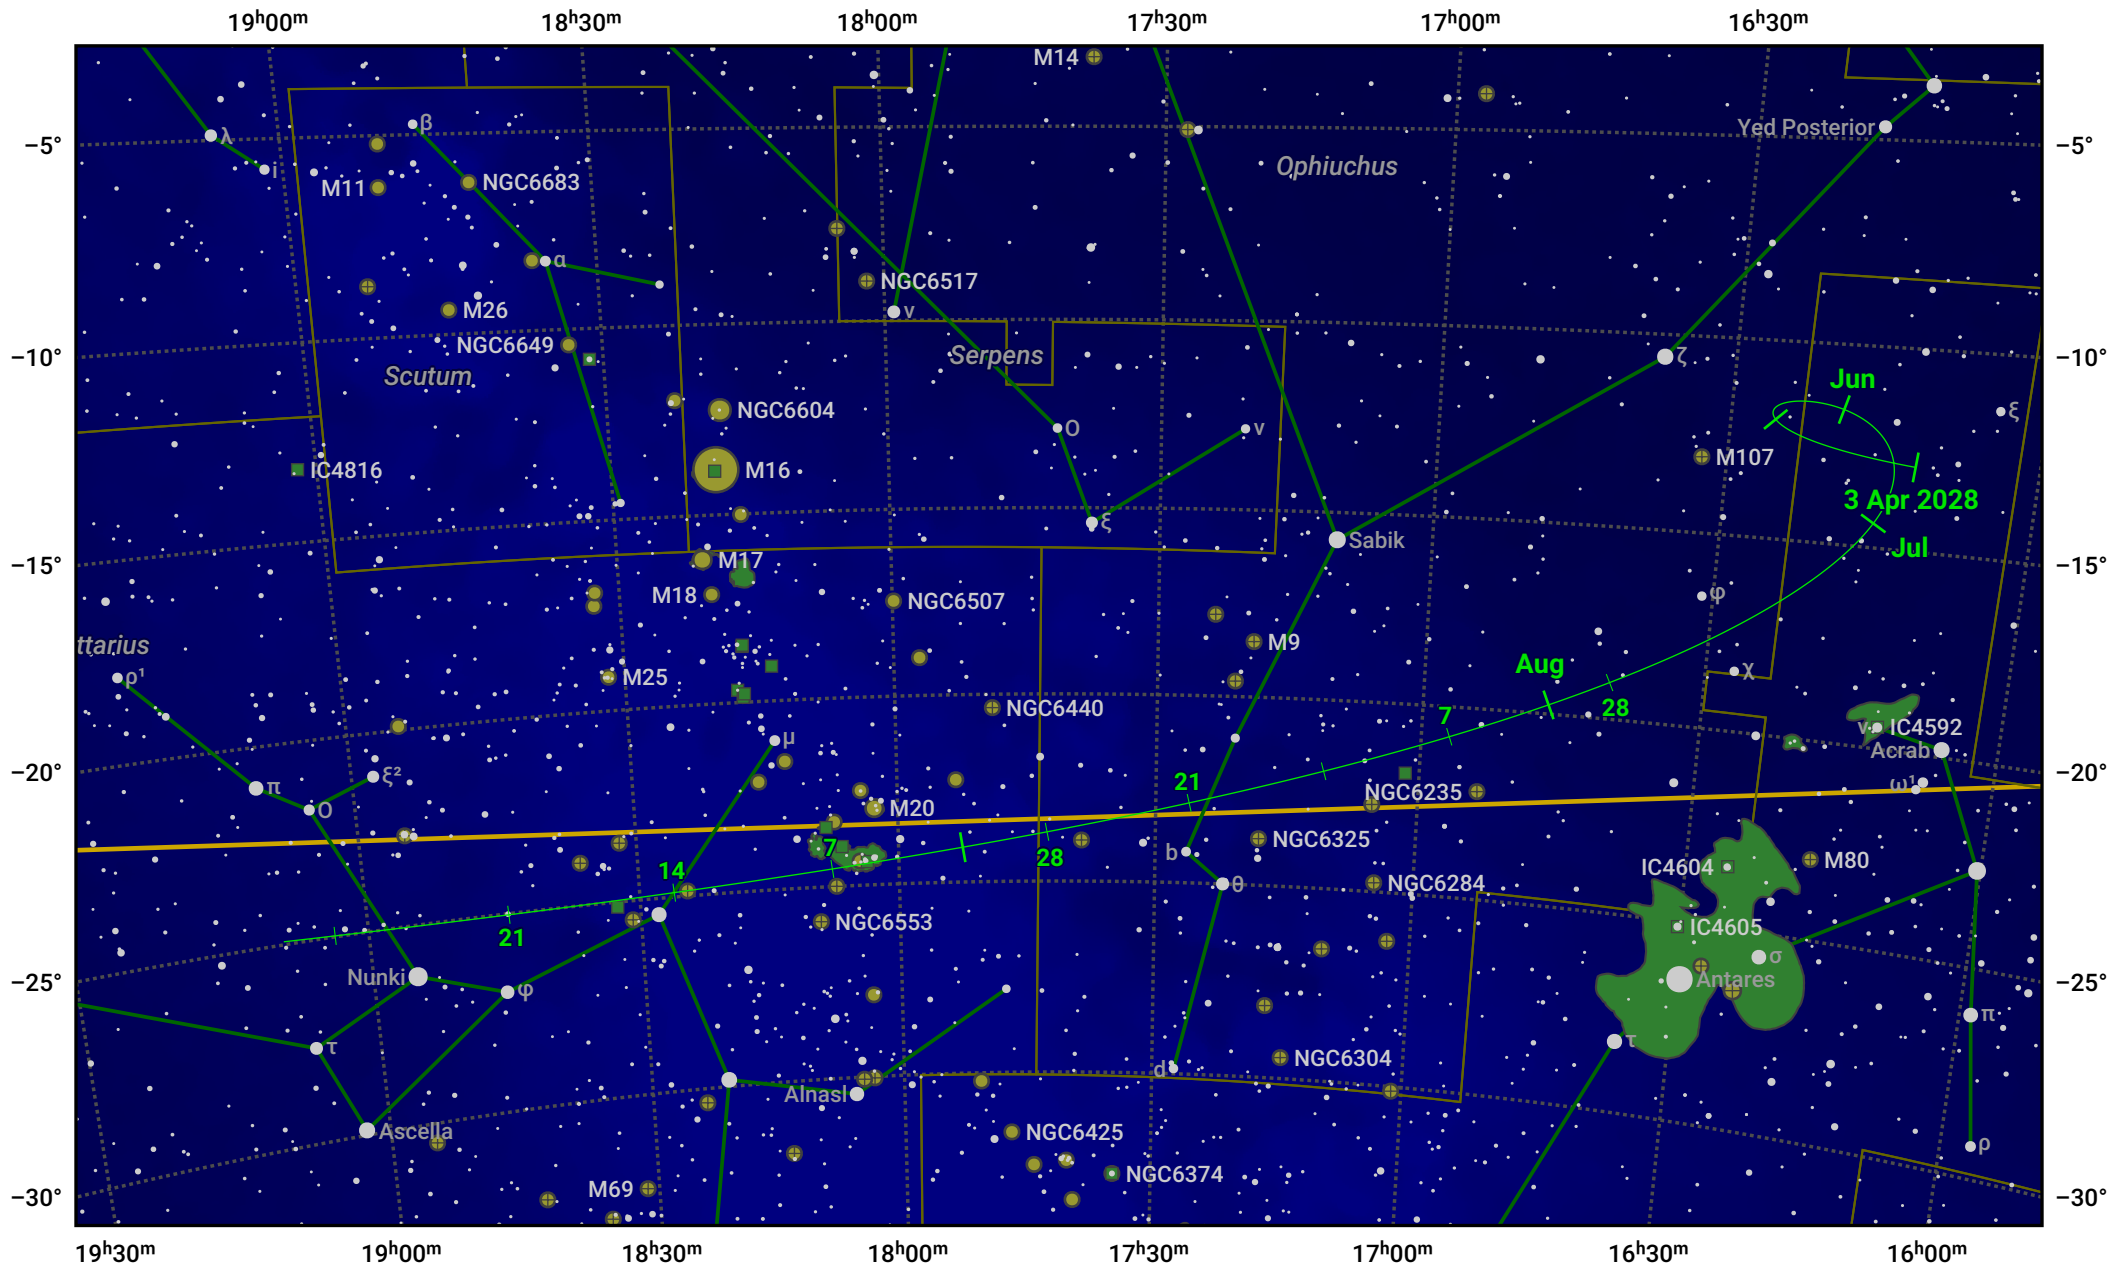

# The path of 22P/Kopff starting on 3 Apr 2028

© Dominic Ford 2011–2024. Date markers placed at midnight UTC. Downloaded from <https://in-the-sky.org>

Magnitude scale: 8.0 7.0 6.0 5.0 4.0 3.0 2.0 1.0

— Ecliptic Plane

Galaxy Bright nebula Open cluster Globular cluster

Date	Mag
2028 Apr 28	9.3
2028 May 1	9.2
2028 May 27	8.3
2028 Jul 1	7.8
2028 Sep 1	8.7
2028 Sep 22	9.4