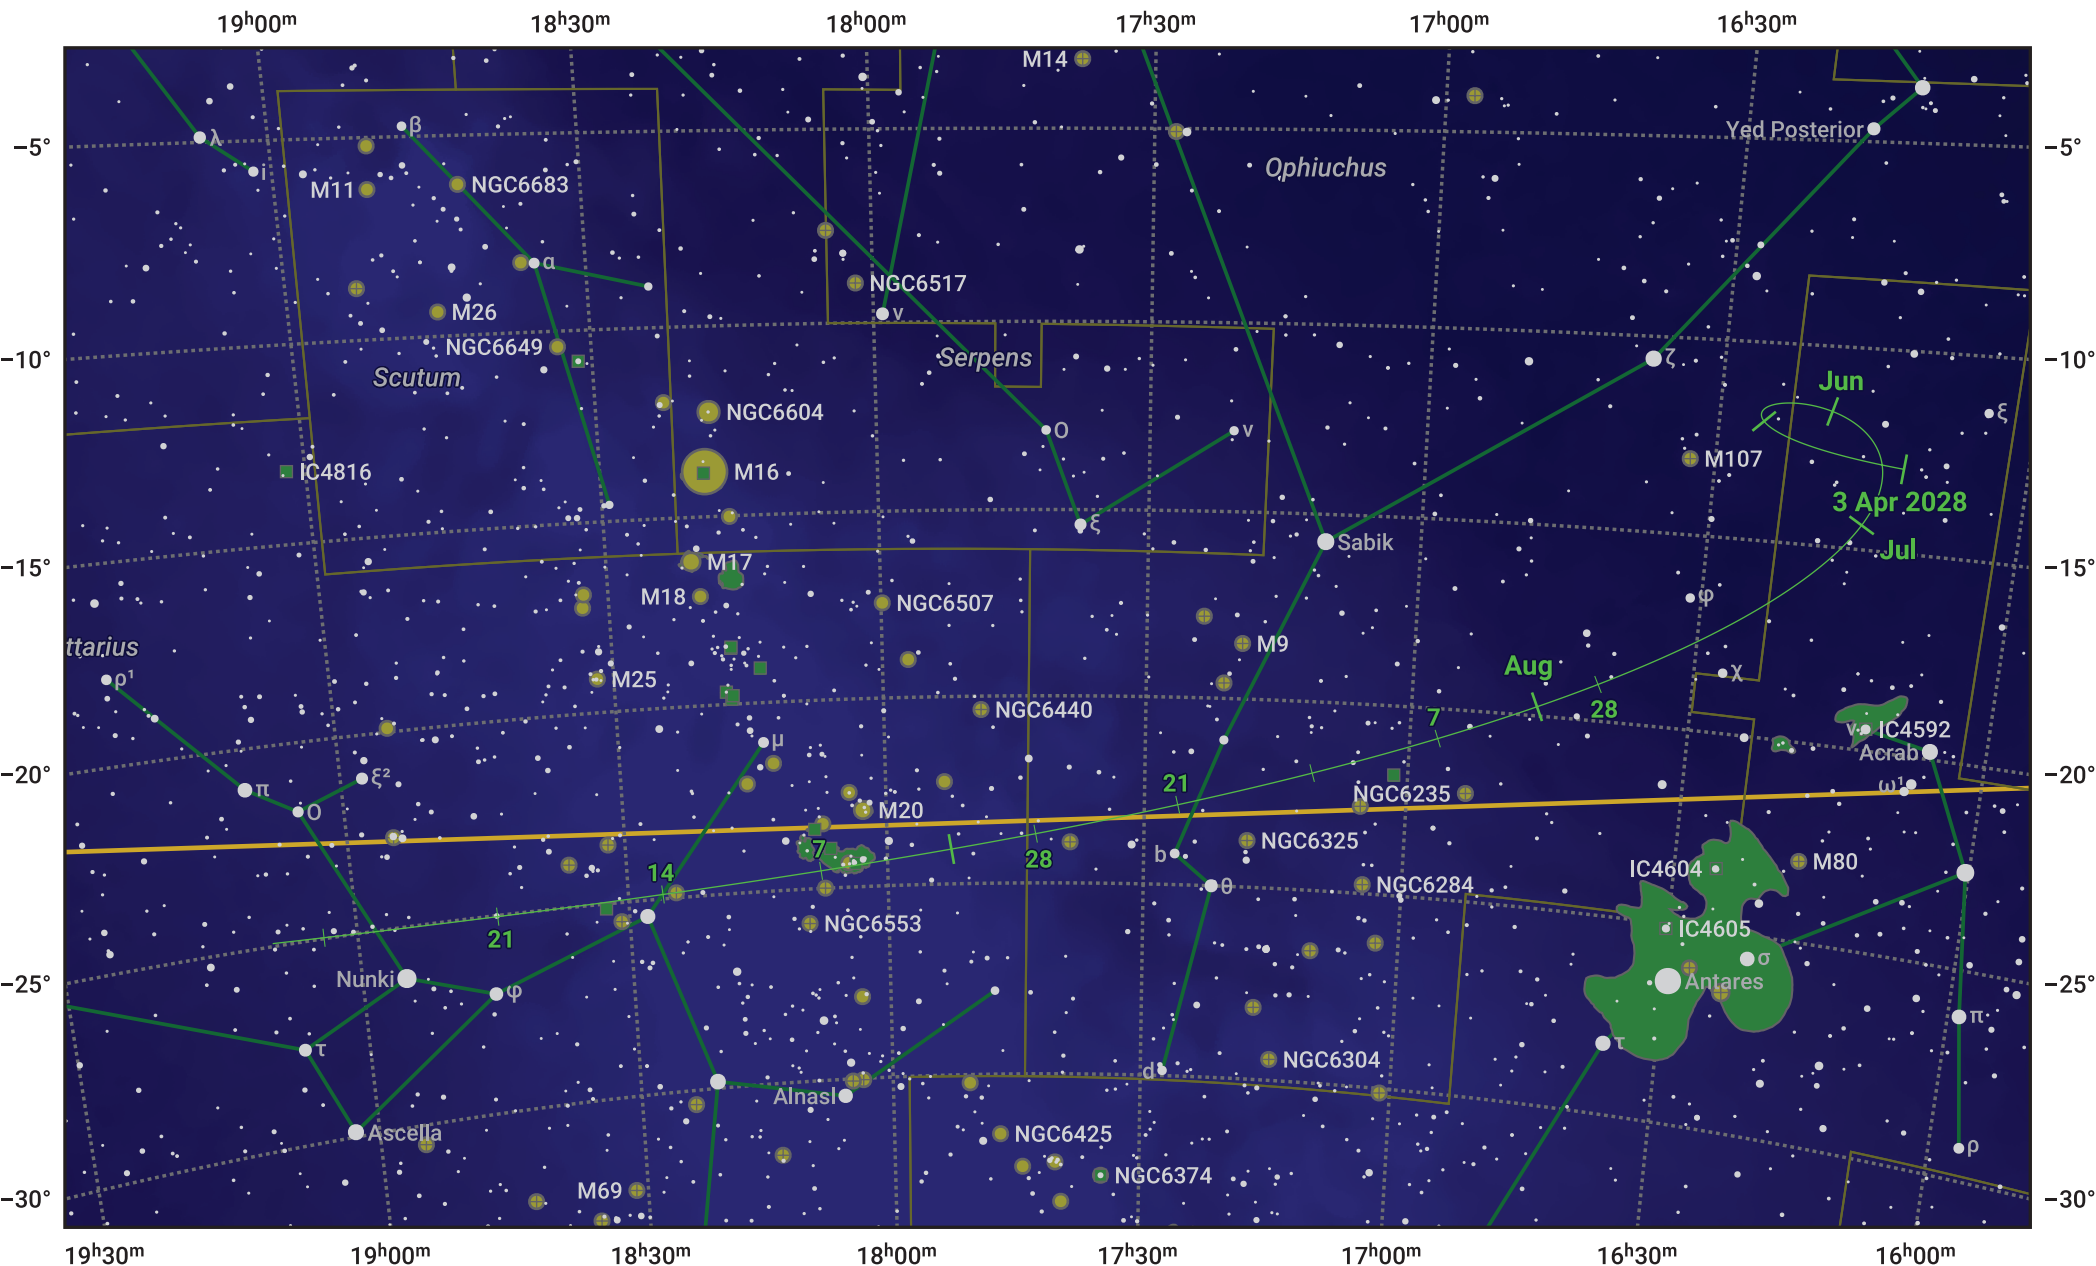

The path of 22P/Kopff starting on 3 Apr 2028

© Dominic Ford 2011–2024. Date markers placed at midnight UTC. Downloaded from <https://in-the-sky.org>

Magnitude scale: ● 8.0 ● 7.0 ● 6.0 ● 5.0 ● 4.0 ● 3.0 ● 2.0 ● 1.0

— Ecliptic Plane

● Galaxy ■ Bright nebula ● Open cluster ● Globular cluster

| Date | Mag |
|-------------|-----|
| 2028 Apr 28 | 9.3 |
| 2028 May 1 | 9.2 |
| 2028 May 27 | 8.3 |
| 2028 Jul 1 | 7.8 |
| 2028 Sep 1 | 8.7 |
| 2028 Sep 22 | 9.4 |