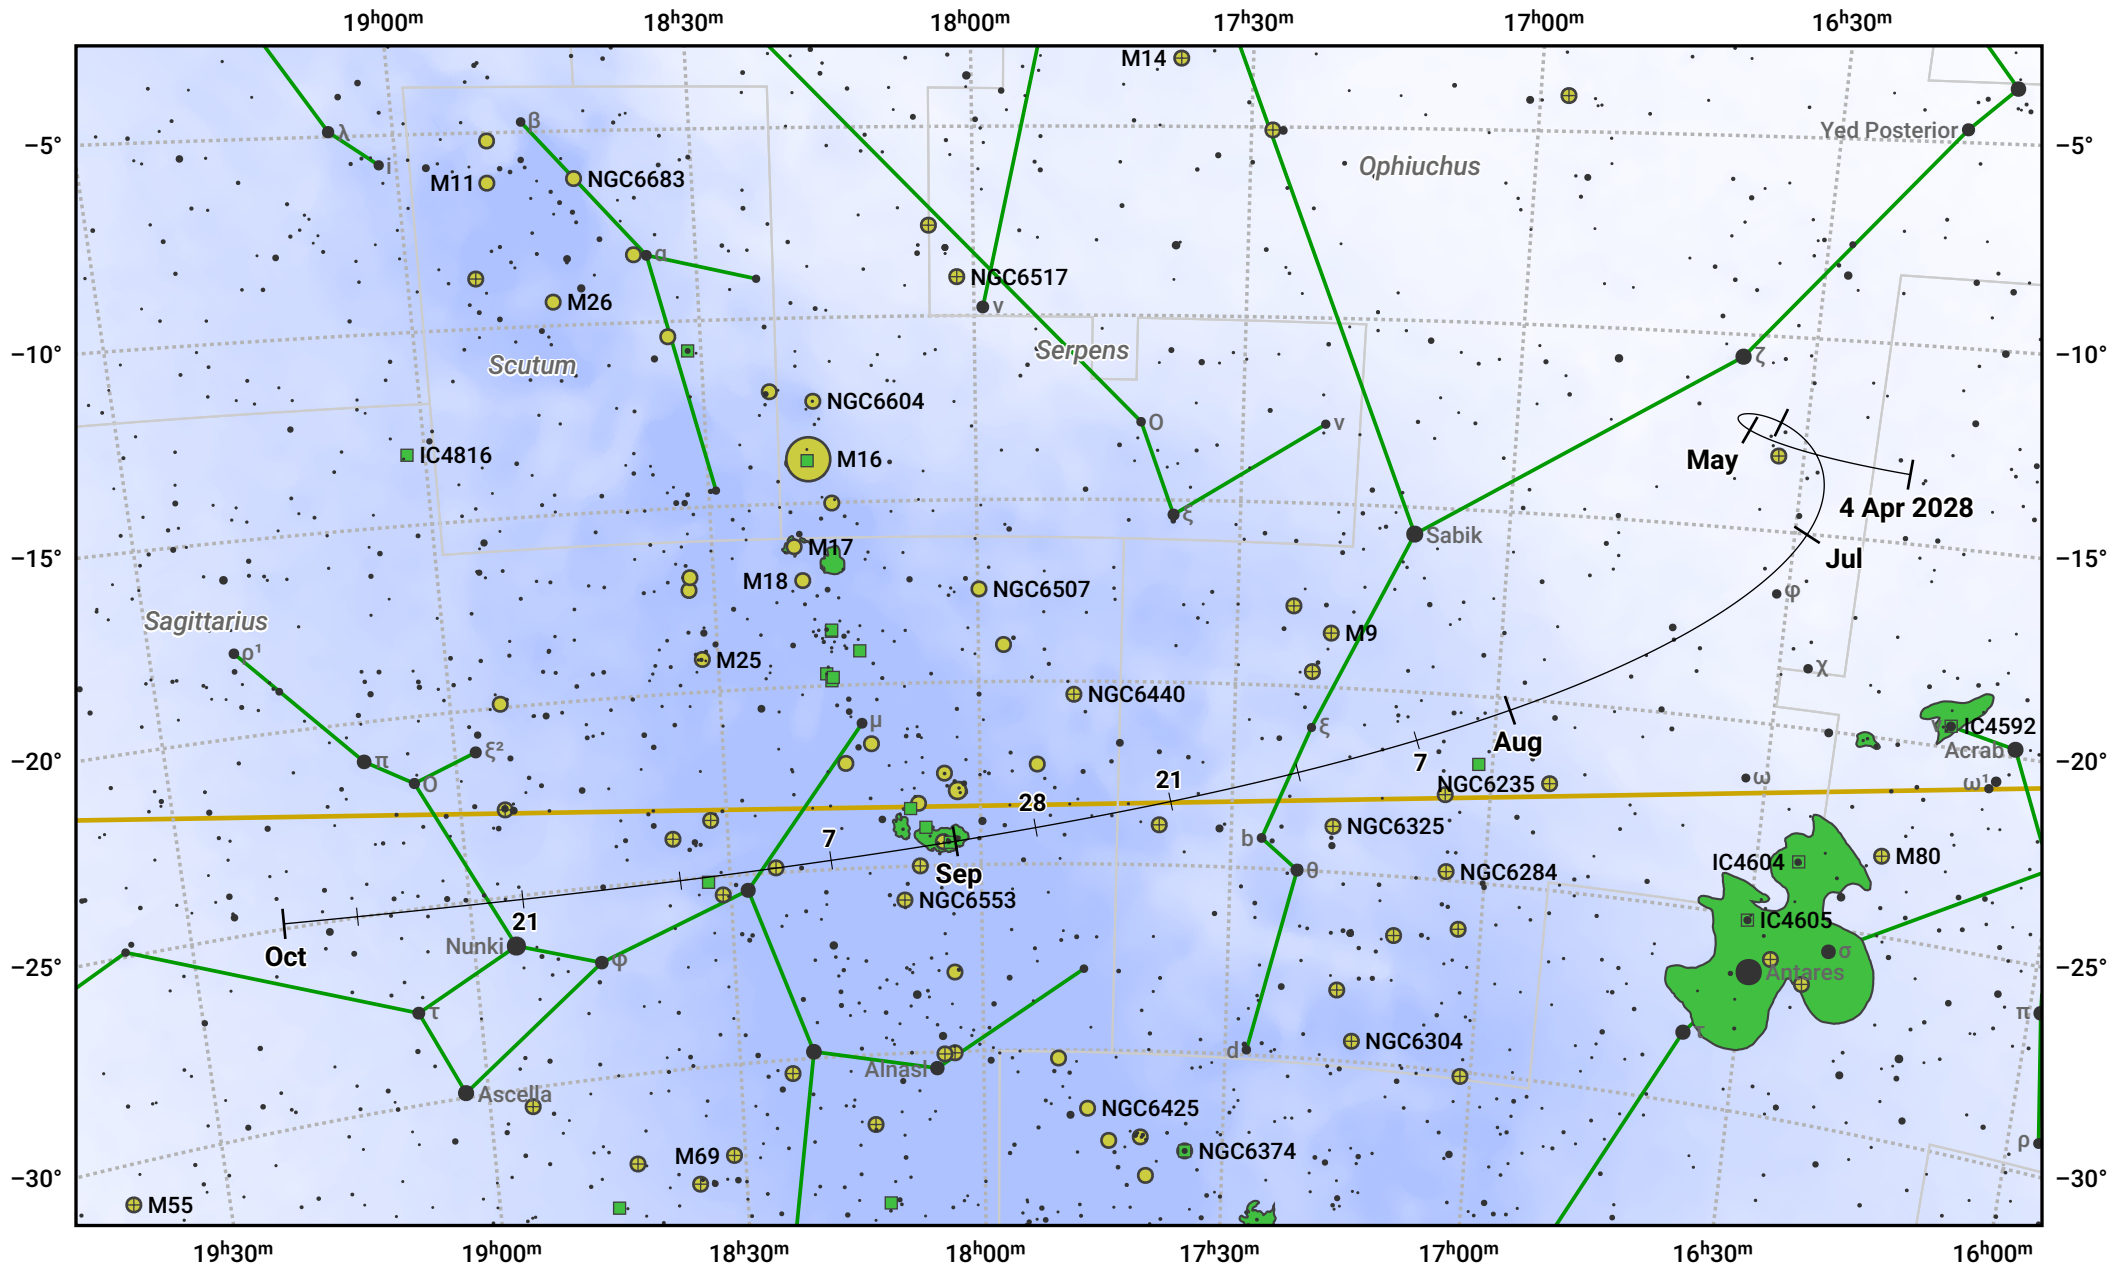

The path of 22P/Kopff starting on 4 Apr 2028

© Dominic Ford 2011–2024. Date markers placed at midnight UTC. Downloaded from <https://in-the-sky.org>

Magnitude scale: 8.0 7.0 6.0 5.0 4.0 3.0 2.0 1.0

— Ecliptic Plane

Galaxy Bright nebula Open cluster Globular cluster

Date	Mag
2028 Apr 29	9.2
2028 May 1	9.1
2028 May 28	8.2
2028 Jul 1	7.7
2028 Sep 1	8.7
2028 Sep 18	9.2