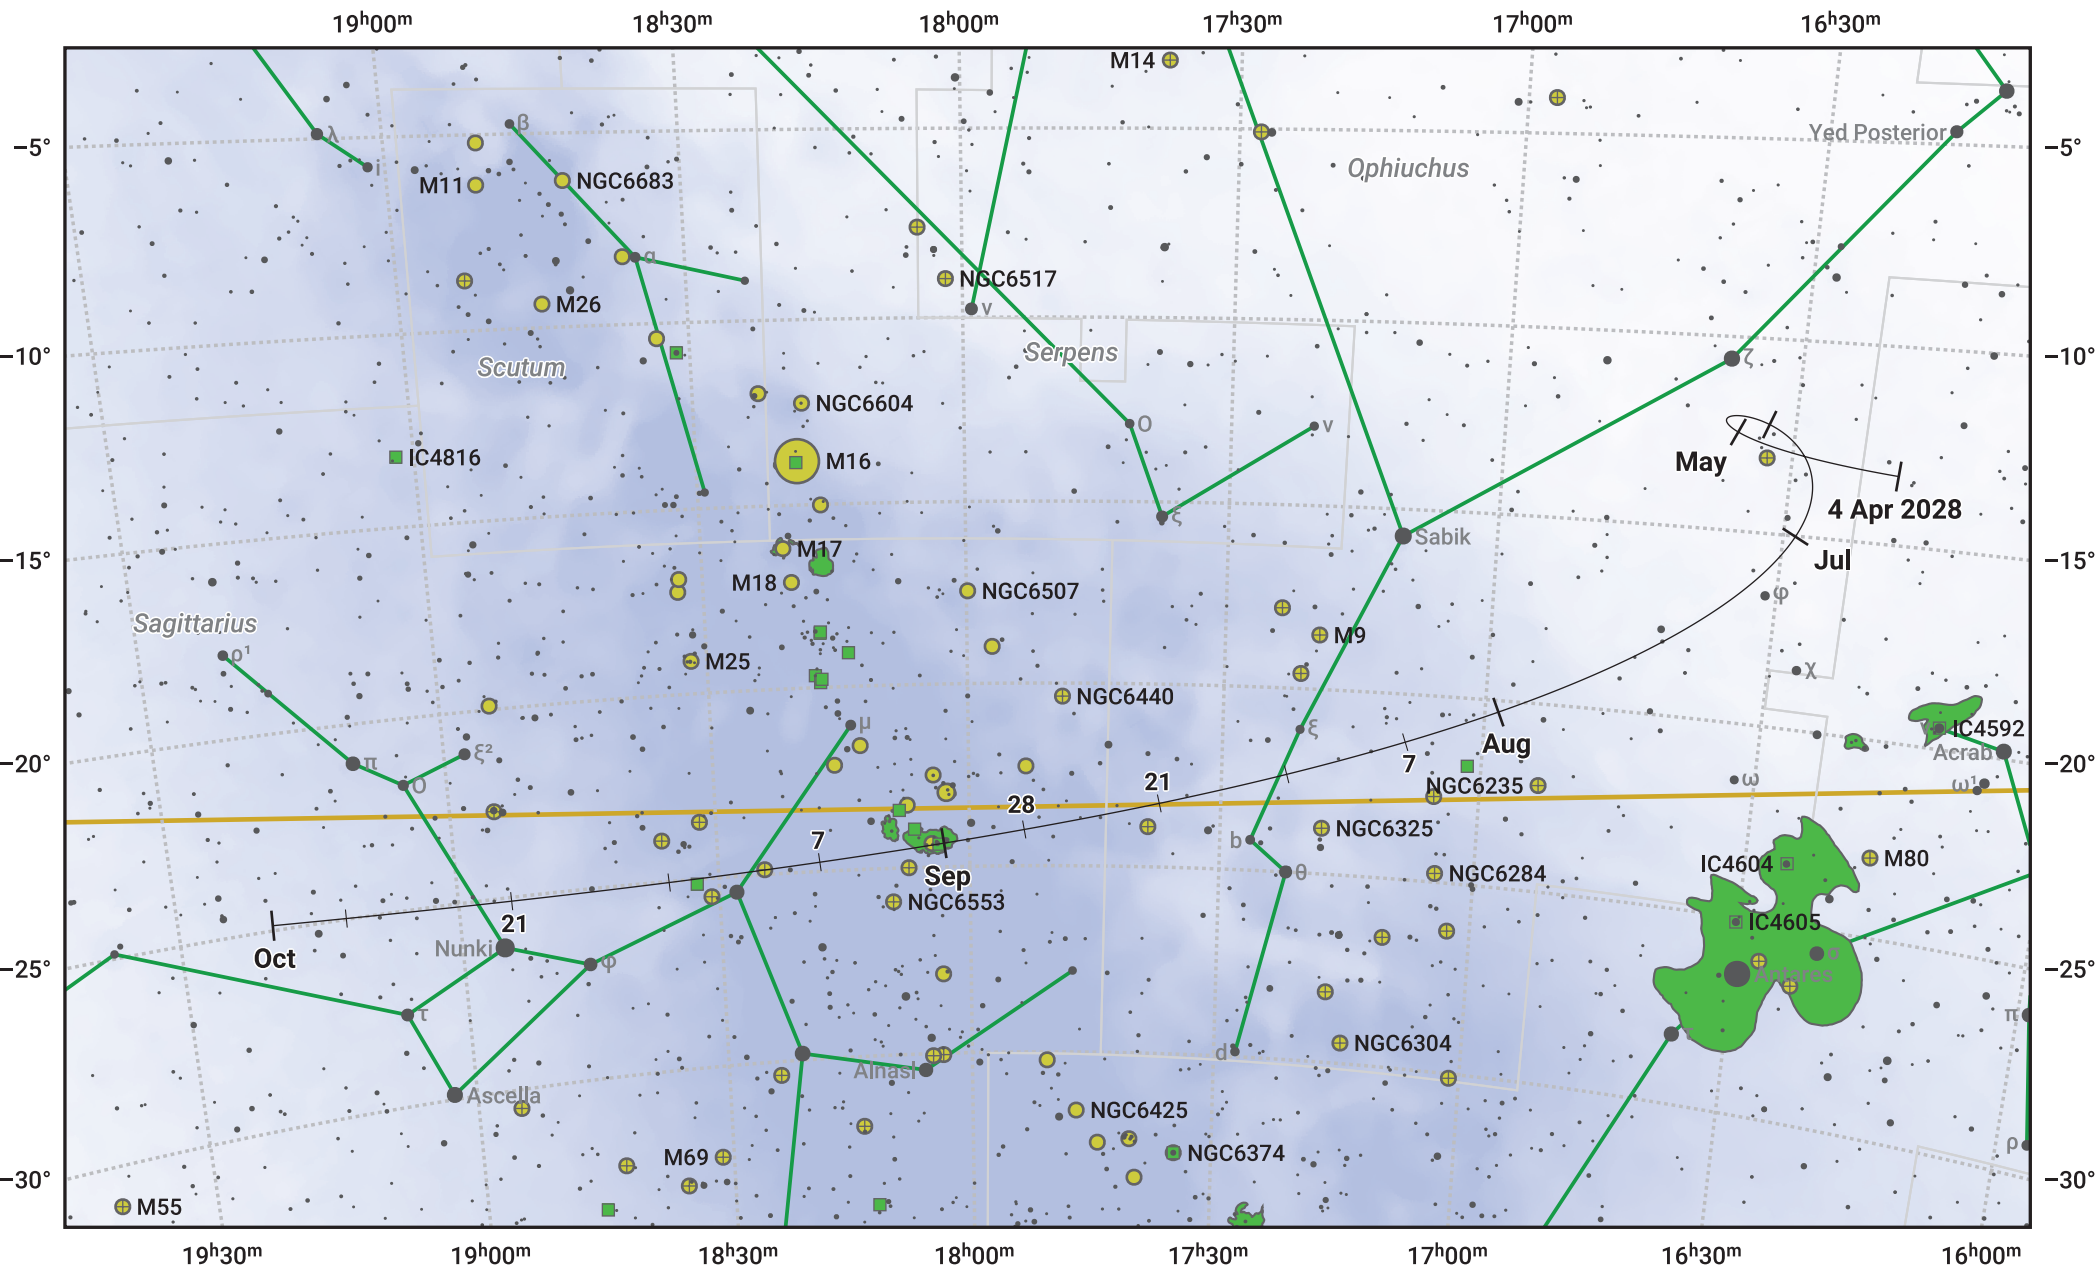

The path of 22P/Kopff starting on 4 Apr 2028

© Dominic Ford 2011–2024. Date markers placed at midnight UTC. Downloaded from <https://in-the-sky.org>

Magnitude scale: ● 8.0 ● 7.0 ● 6.0 ● 5.0 ● 4.0 ● 3.0 ● 2.0 ● 1.0

— Ecliptic Plane

● Galaxy ■ Bright nebula ● Open cluster ⊕ Globular cluster

| Date | Mag |
|-------------|-----|
| 2028 Apr 29 | 9.2 |
| 2028 May 1 | 9.1 |
| 2028 May 28 | 8.2 |
| 2028 Jul 1 | 7.7 |
| 2028 Sep 1 | 8.7 |
| 2028 Sep 18 | 9.2 |