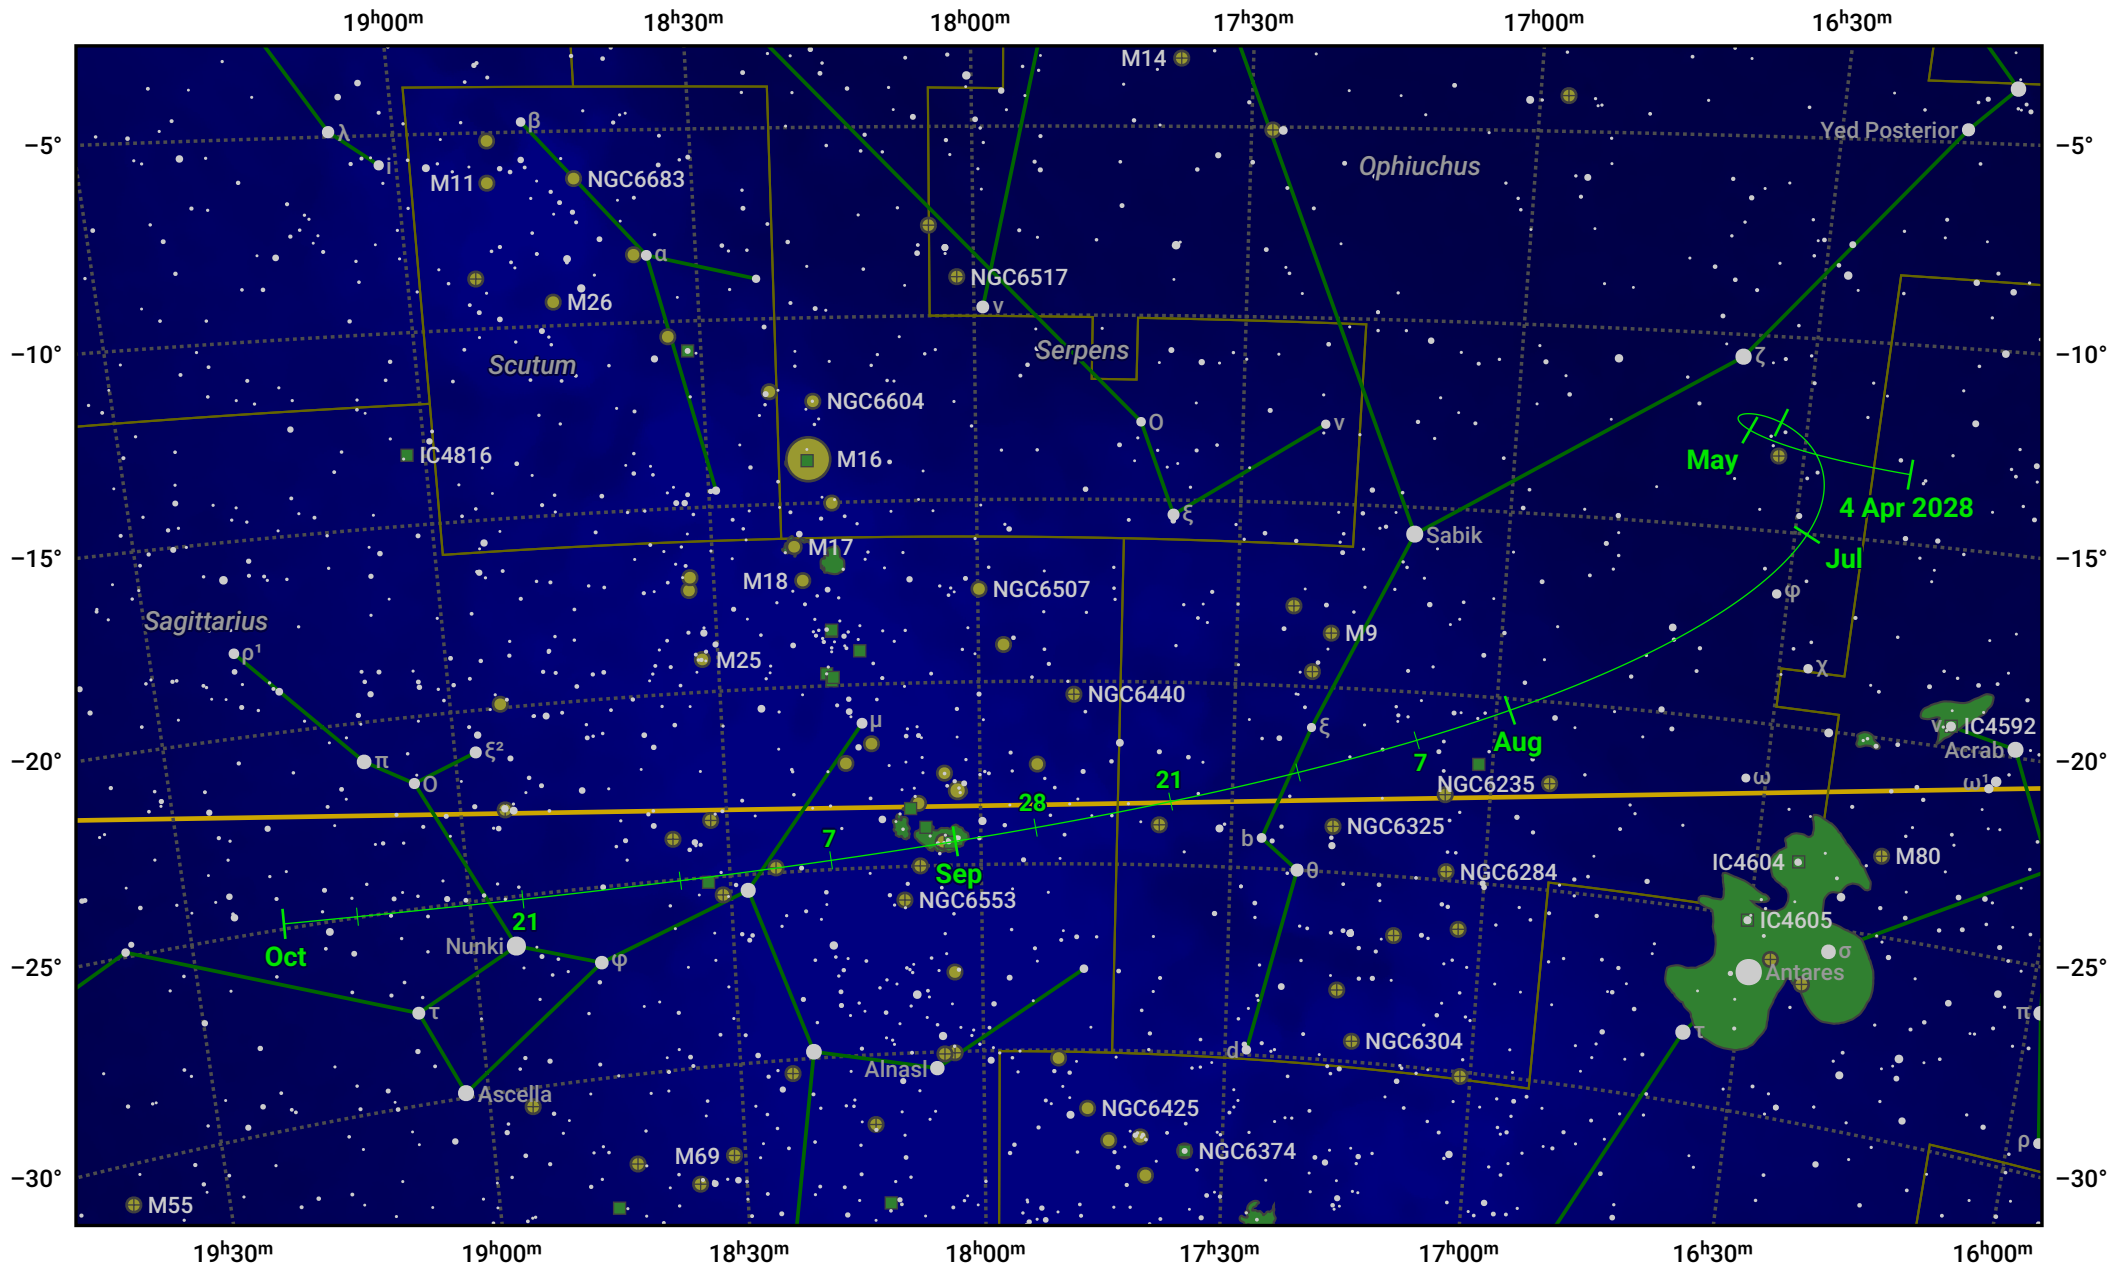

# The path of 22P/Kopff starting on 4 Apr 2028

© Dominic Ford 2011–2024. Date markers placed at midnight UTC. Downloaded from <https://in-the-sky.org>

Magnitude scale: ● 8.0 ● 7.0 ● 6.0 ● 5.0 ● 4.0 ● 3.0 ● 2.0 ● 1.0

— Ecliptic Plane

● Galaxy    ■ Bright nebula    ● Open cluster    ● Globular cluster

Date	Mag
2028 Apr 29	9.2
2028 May 1	9.1
2028 May 28	8.2
2028 Jul 1	7.7
2028 Sep 1	8.7
2028 Sep 18	9.2