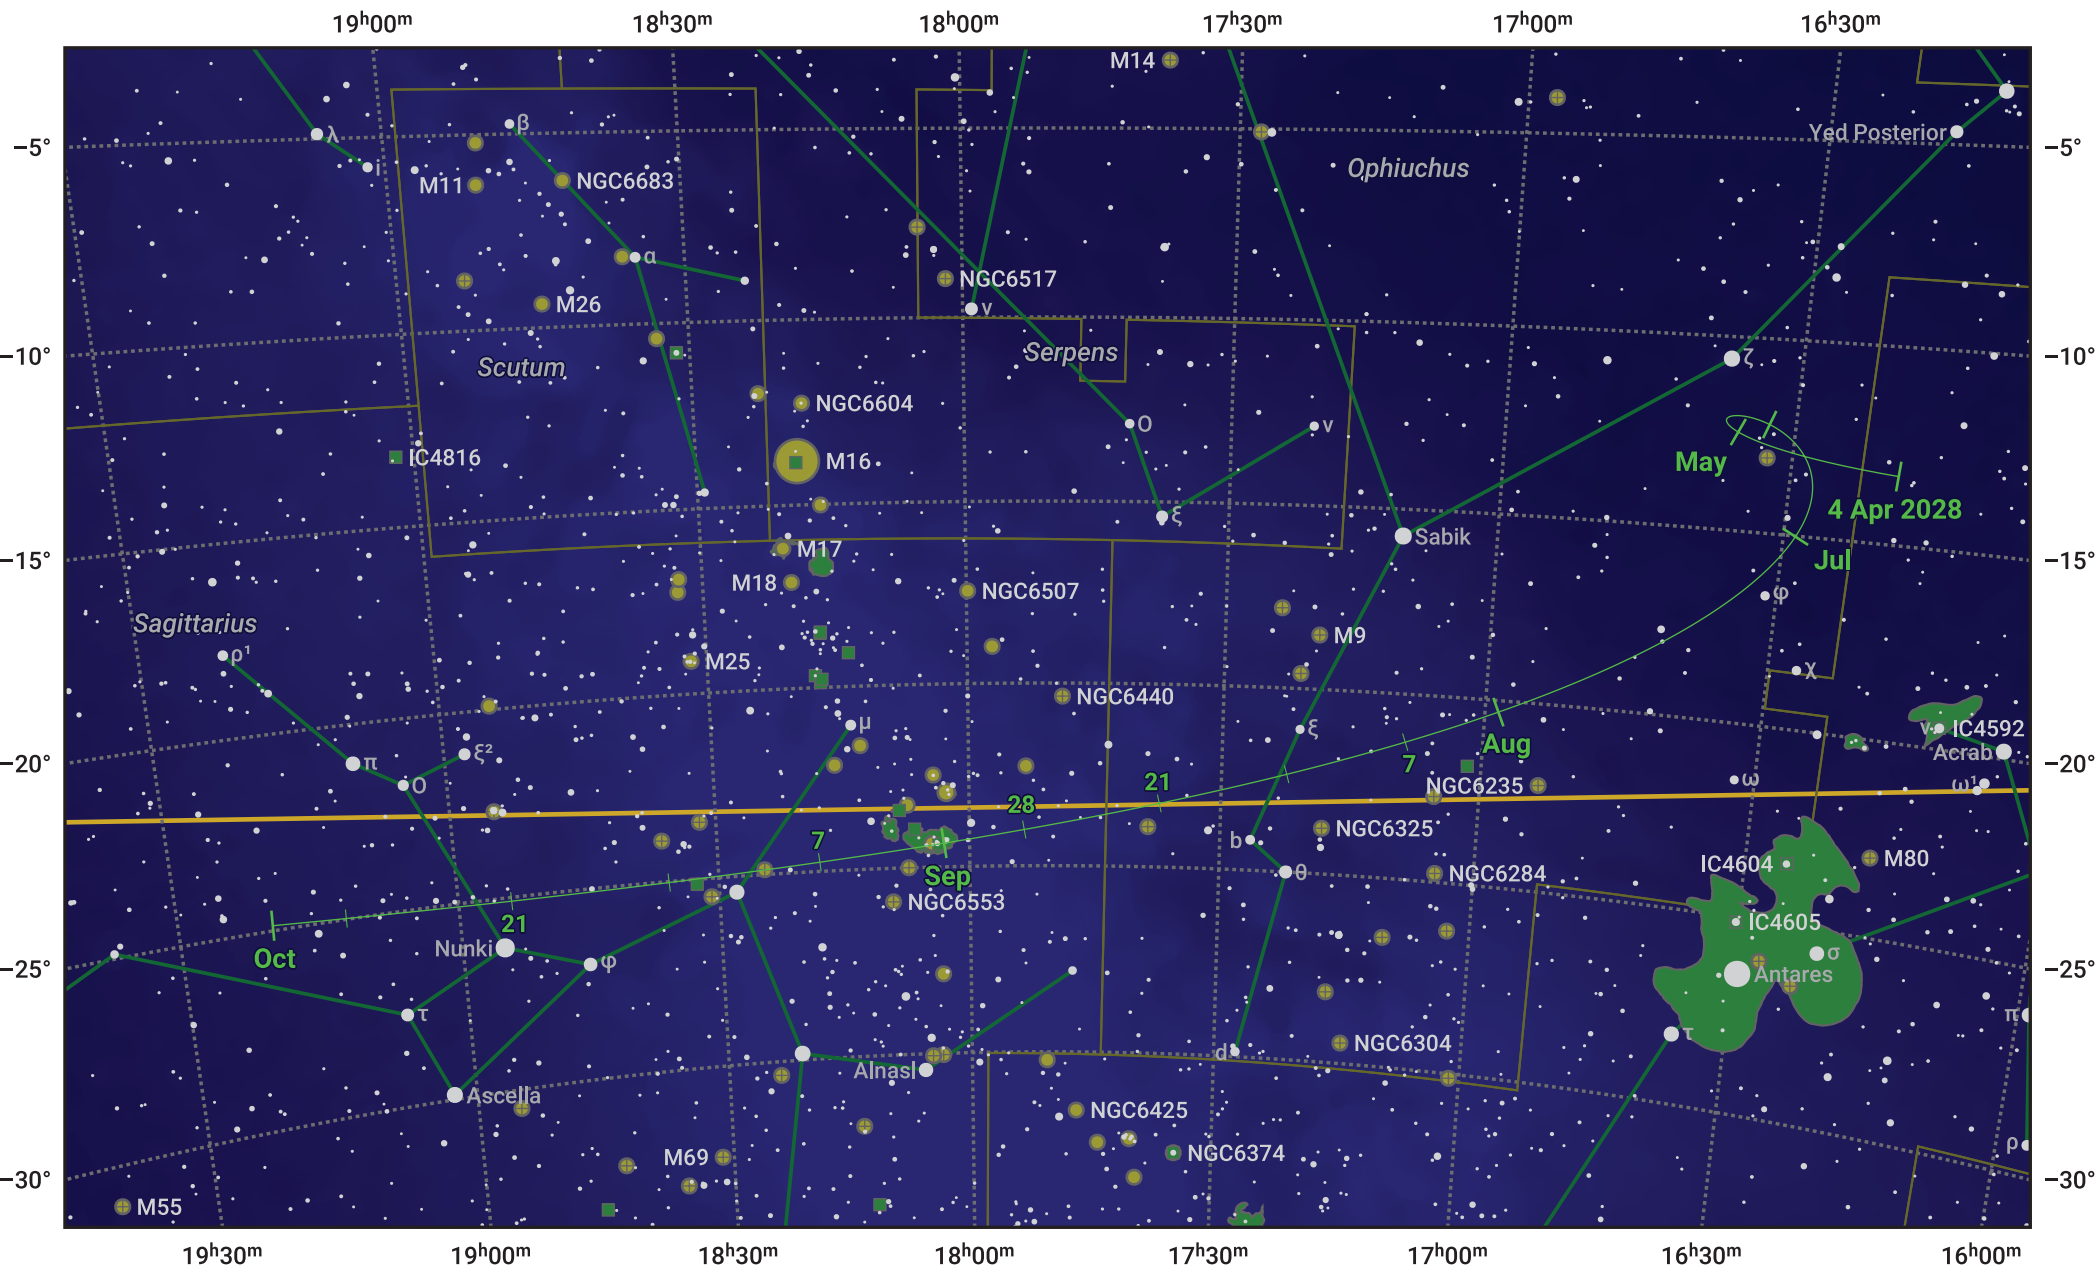

The path of 22P/Kopff starting on 4 Apr 2028

© Dominic Ford 2011–2024. Date markers placed at midnight UTC. Downloaded from <https://in-the-sky.org>

Magnitude scale: ● 8.0 ● 7.0 ● 6.0 ● 5.0 ● 4.0 ● 3.0 ● 2.0 ● 1.0

— Ecliptic Plane

● Galaxy ■ Bright nebula ● Open cluster ● Globular cluster

Date	Mag
2028 Apr 29	9.2
2028 May 1	9.1
2028 May 28	8.2
2028 Jul 1	7.7
2028 Sep 1	8.7
2028 Sep 18	9.2