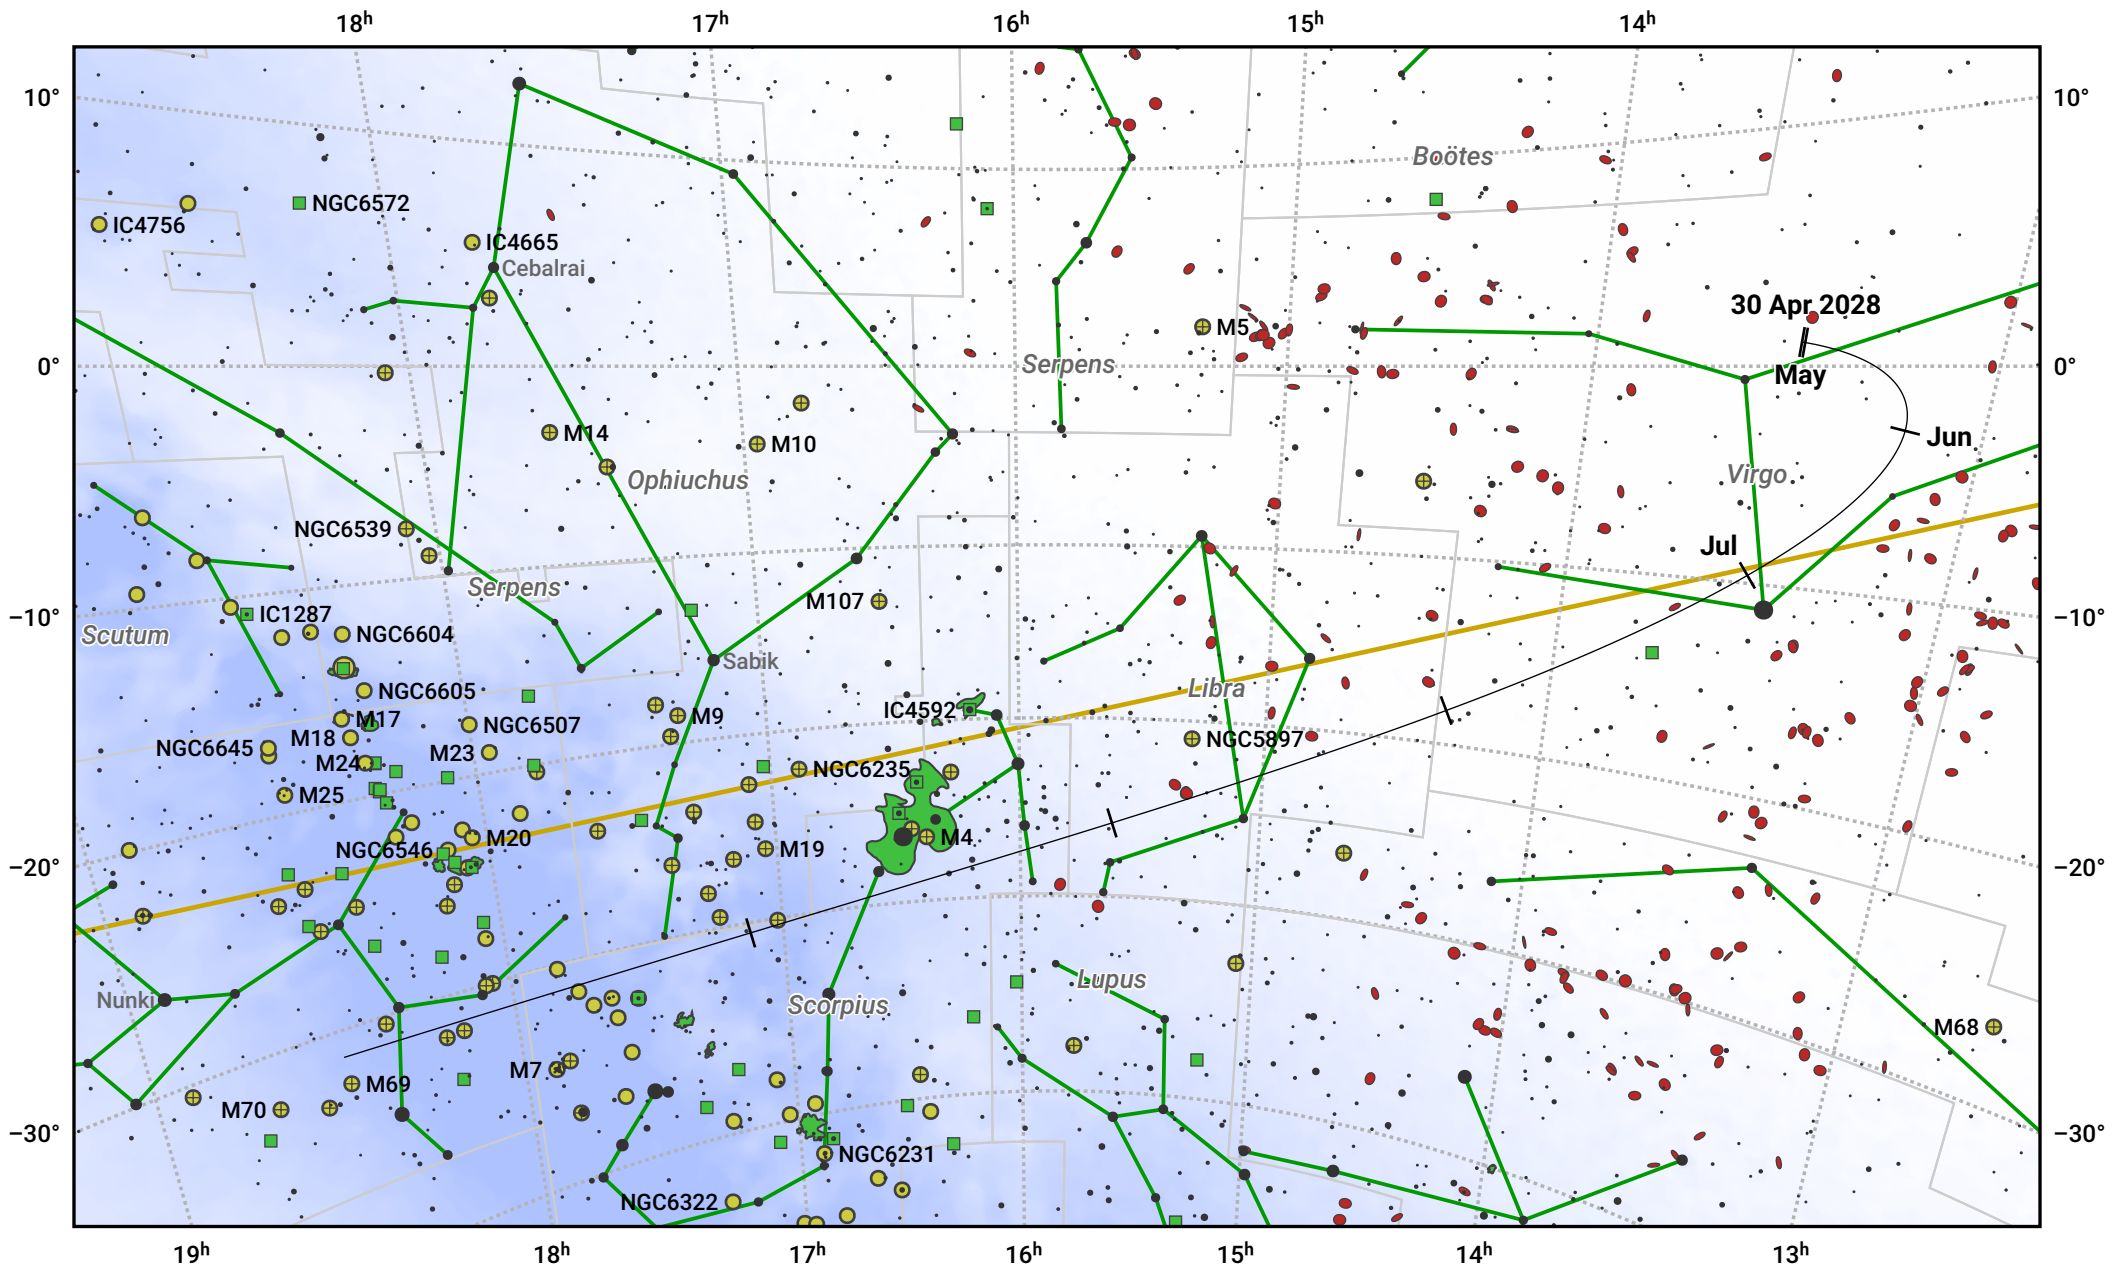

# The path of 71P/Clark starting on 30 Apr 2028

© Dominic Ford 2011–2024. Date markers placed at midnight UTC. Downloaded from <https://in-the-sky.org>

Magnitude scale: 7.0 6.0 5.0 4.0 3.0 2.0 1.0

— Ecliptic Plane

Galaxy Bright nebula Open cluster Globular cluster

Date	Mag
2028 May 1	11.9
2028 May 29	10.9
2028 Jul 1	10.2
2028 Sep 1	10.3
2028 Oct 23	11.9