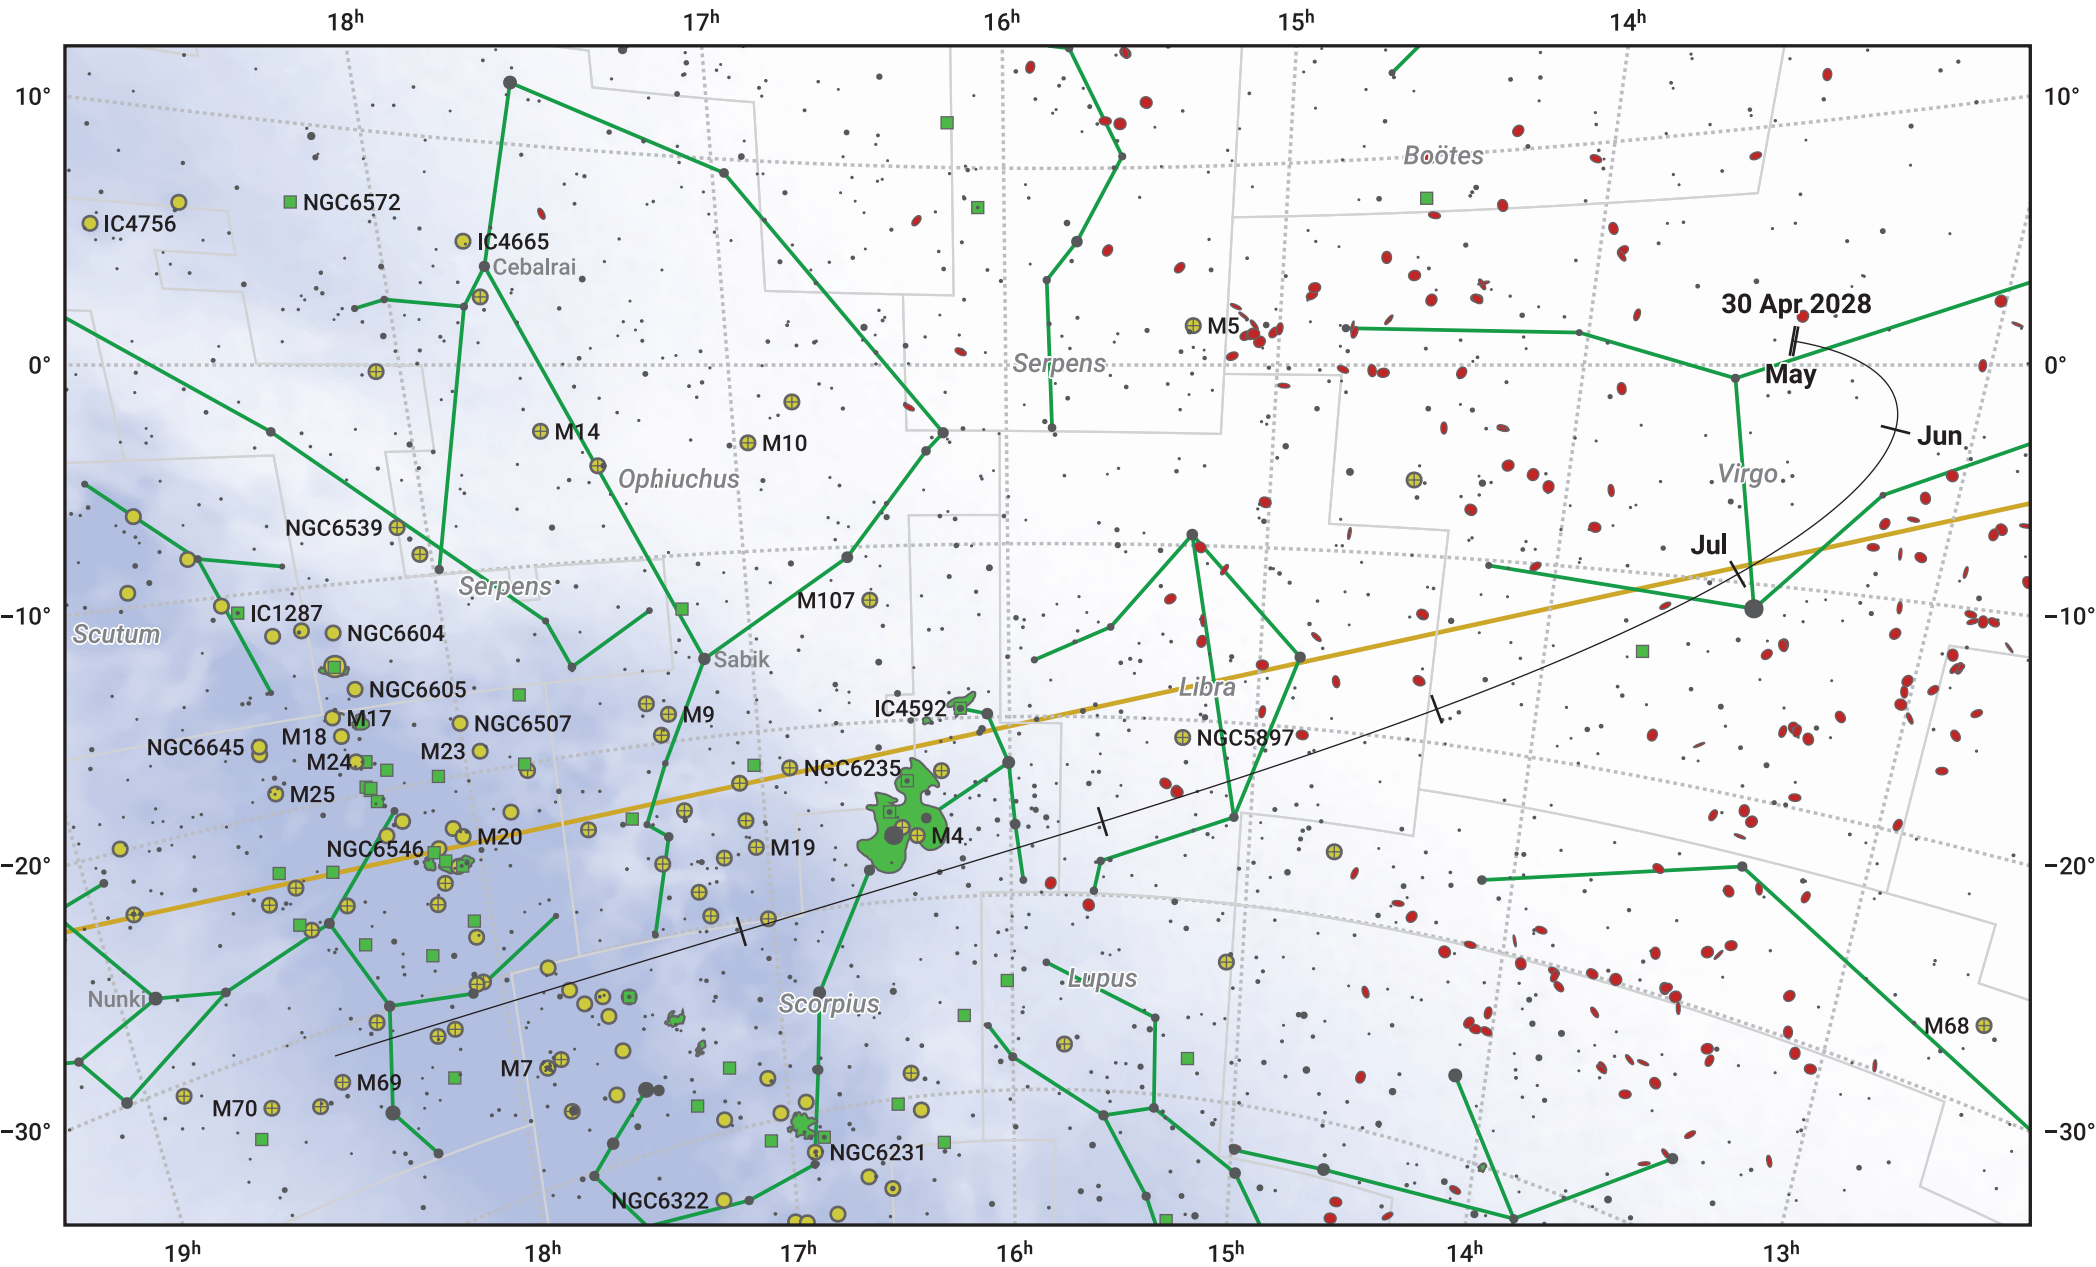

The path of 71P/Clark starting on 30 Apr 2028

© Dominic Ford 2011–2024. Date markers placed at midnight UTC. Downloaded from <https://in-the-sky.org>

Magnitude scale: 7.0 6.0 5.0 4.0 3.0 2.0 1.0

— Ecliptic Plane

Galaxy Bright nebula Open cluster Globular cluster

Date	Mag
2028 May 1	11.9
2028 May 29	10.9
2028 Jul 1	10.2
2028 Sep 1	10.3
2028 Oct 23	11.9