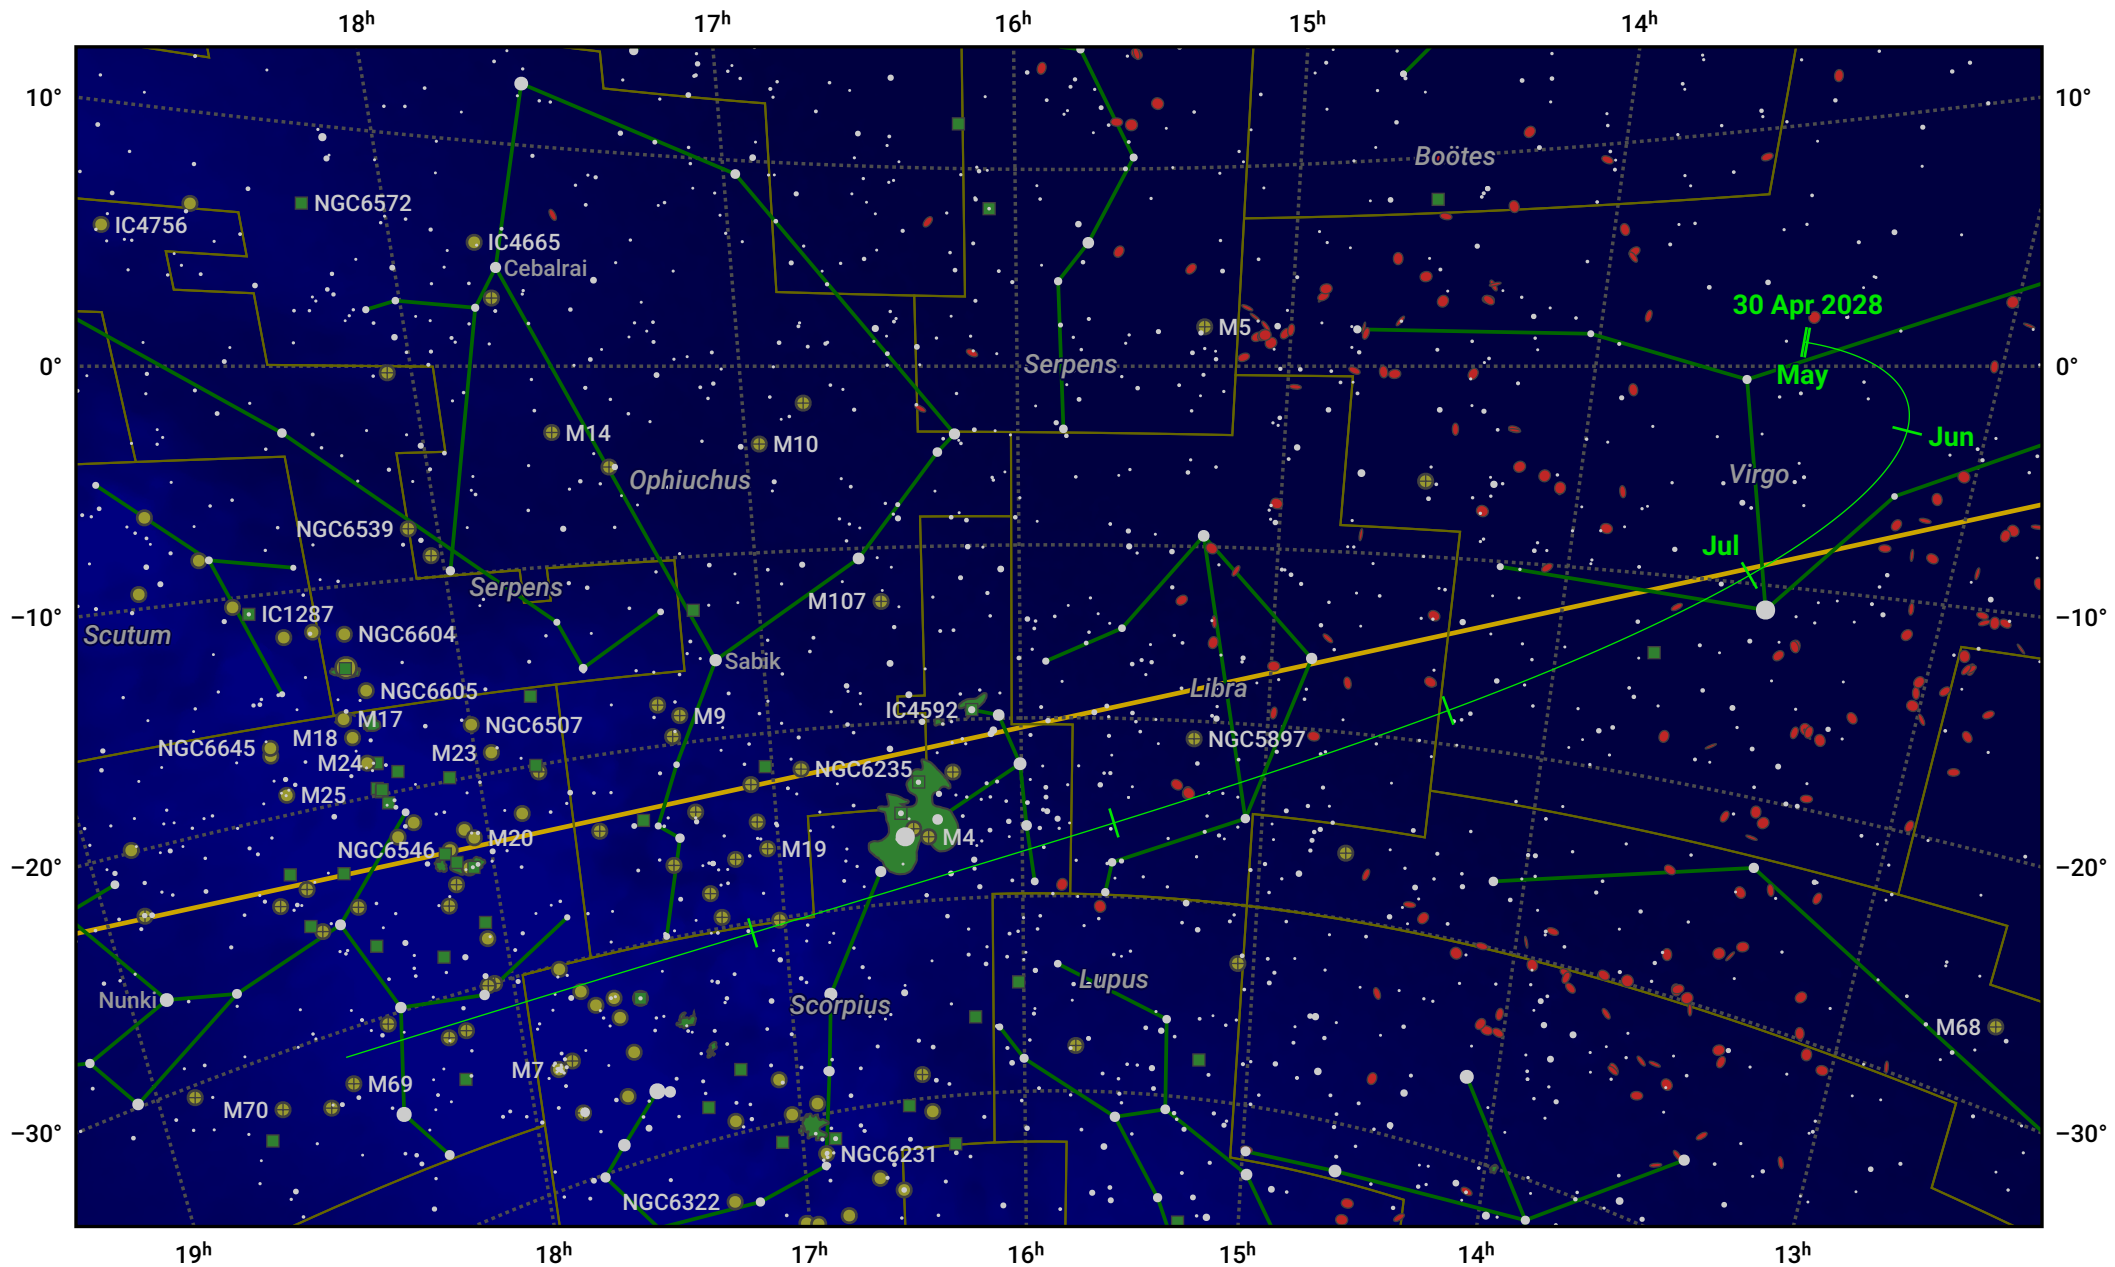

The path of 71P/Clark starting on 30 Apr 2028

© Dominic Ford 2011–2024. Date markers placed at midnight UTC. Downloaded from <https://in-the-sky.org>

Magnitude scale: · 7.0 · 6.0 · 5.0 · 4.0 · 3.0 · 2.0 · 1.0

— Ecliptic Plane

● Galaxy ■ Bright nebula ● Open cluster ⊕ Globular cluster

Date	Mag
2028 May 1	11.9
2028 May 29	10.9
2028 Jul 1	10.2
2028 Sep 1	10.3
2028 Oct 23	11.9