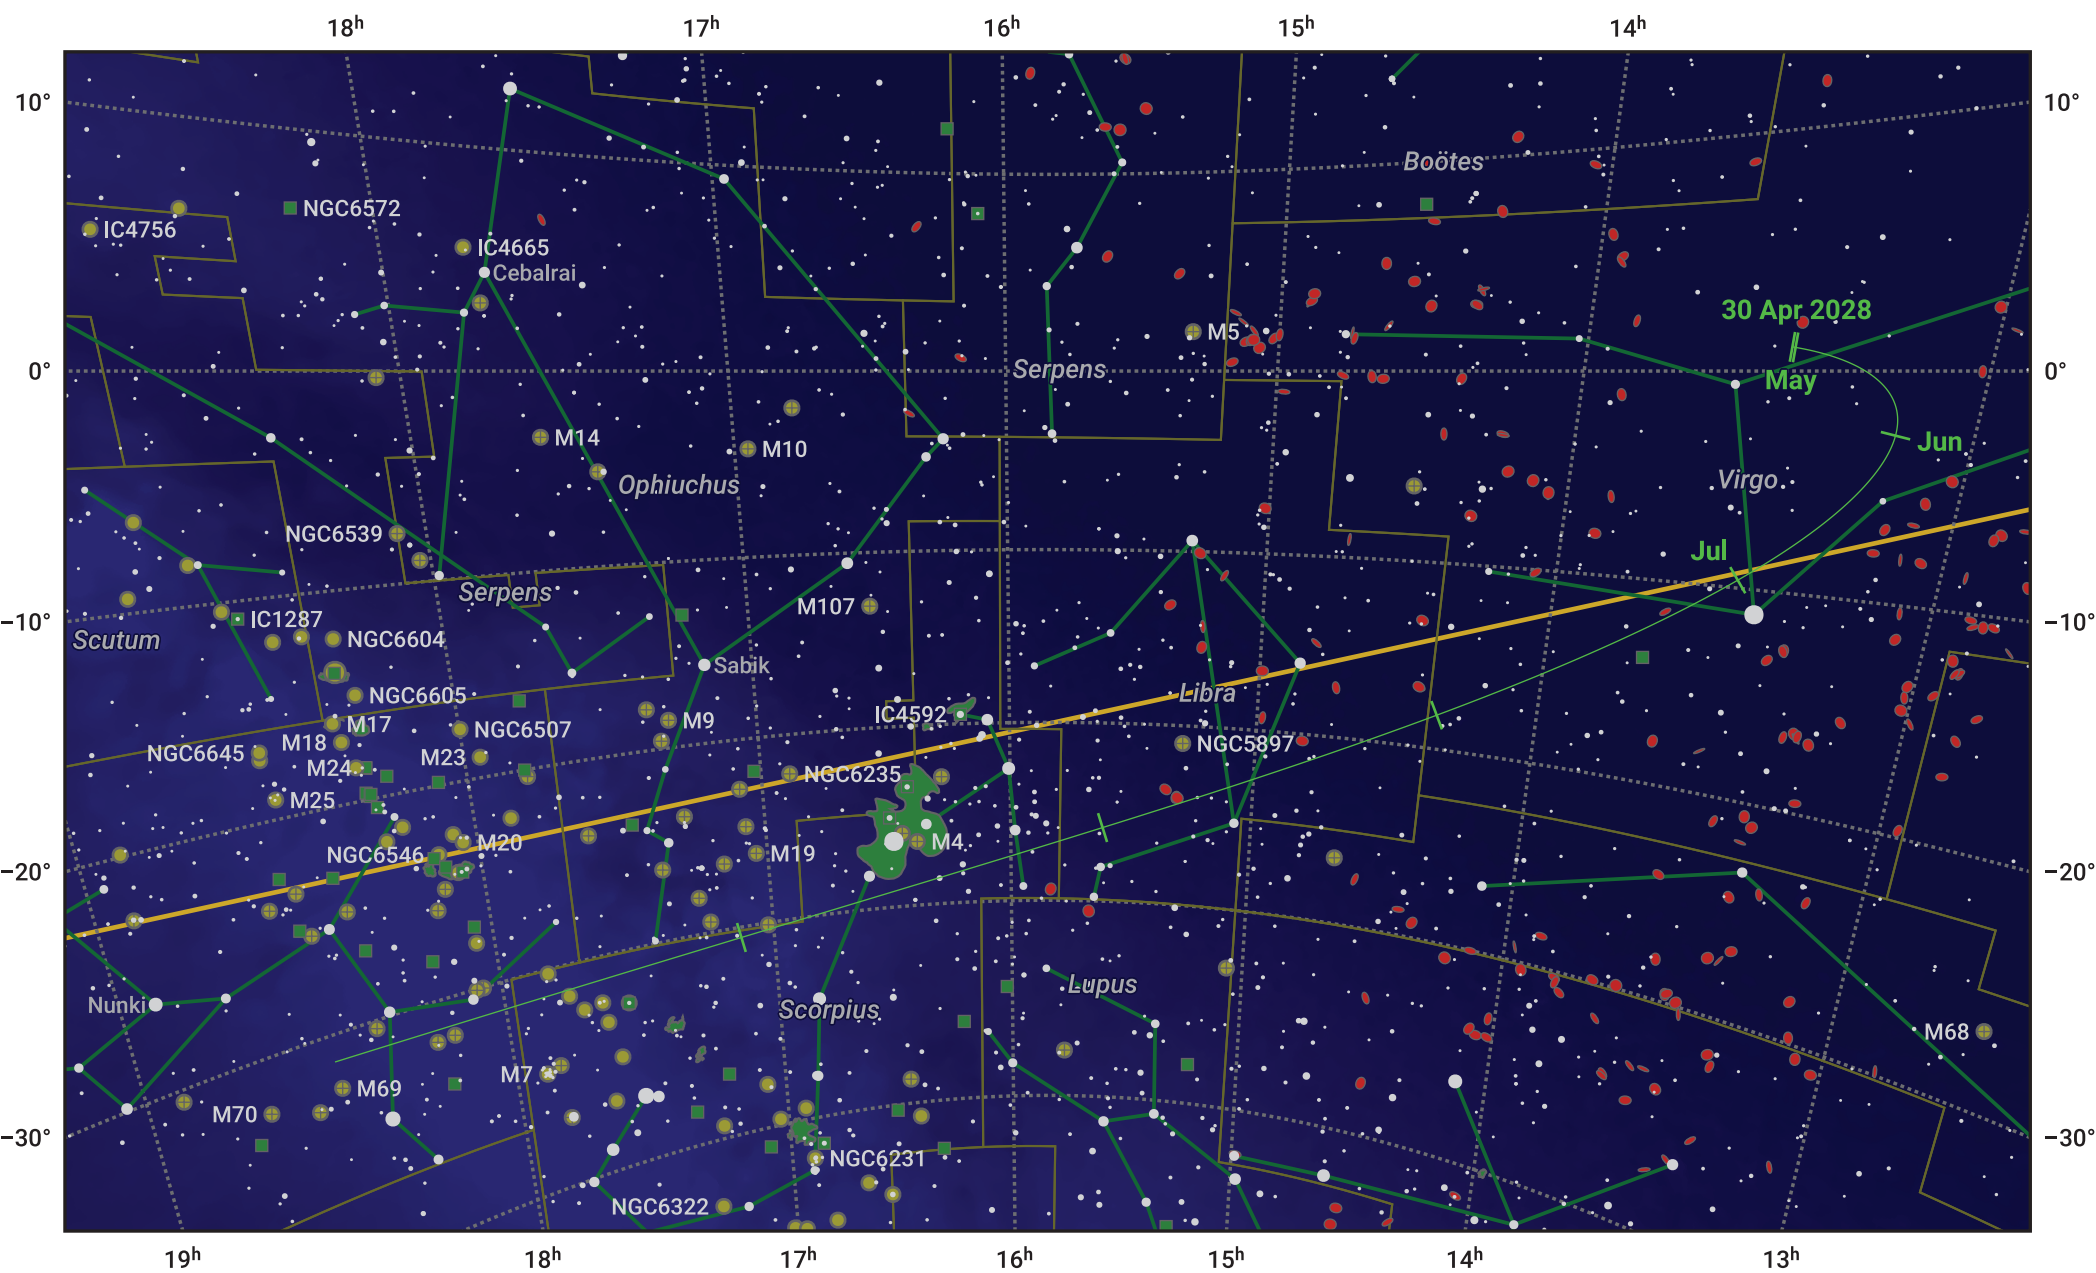

The path of 71P/Clark starting on 30 Apr 2028

© Dominic Ford 2011–2024. Date markers placed at midnight UTC. Downloaded from <https://in-the-sky.org>

Magnitude scale: ● 7.0 ● 6.0 ● 5.0 ● 4.0 ● 3.0 ● 2.0 ● 1.0

— Ecliptic Plane

- Galaxy
- Bright nebula
- Open cluster
- ⊕ Globular cluster

Date	Mag
2028 May 1	11.9
2028 May 29	10.9
2028 Jul 1	10.2
2028 Sep 1	10.3
2028 Oct 23	11.9