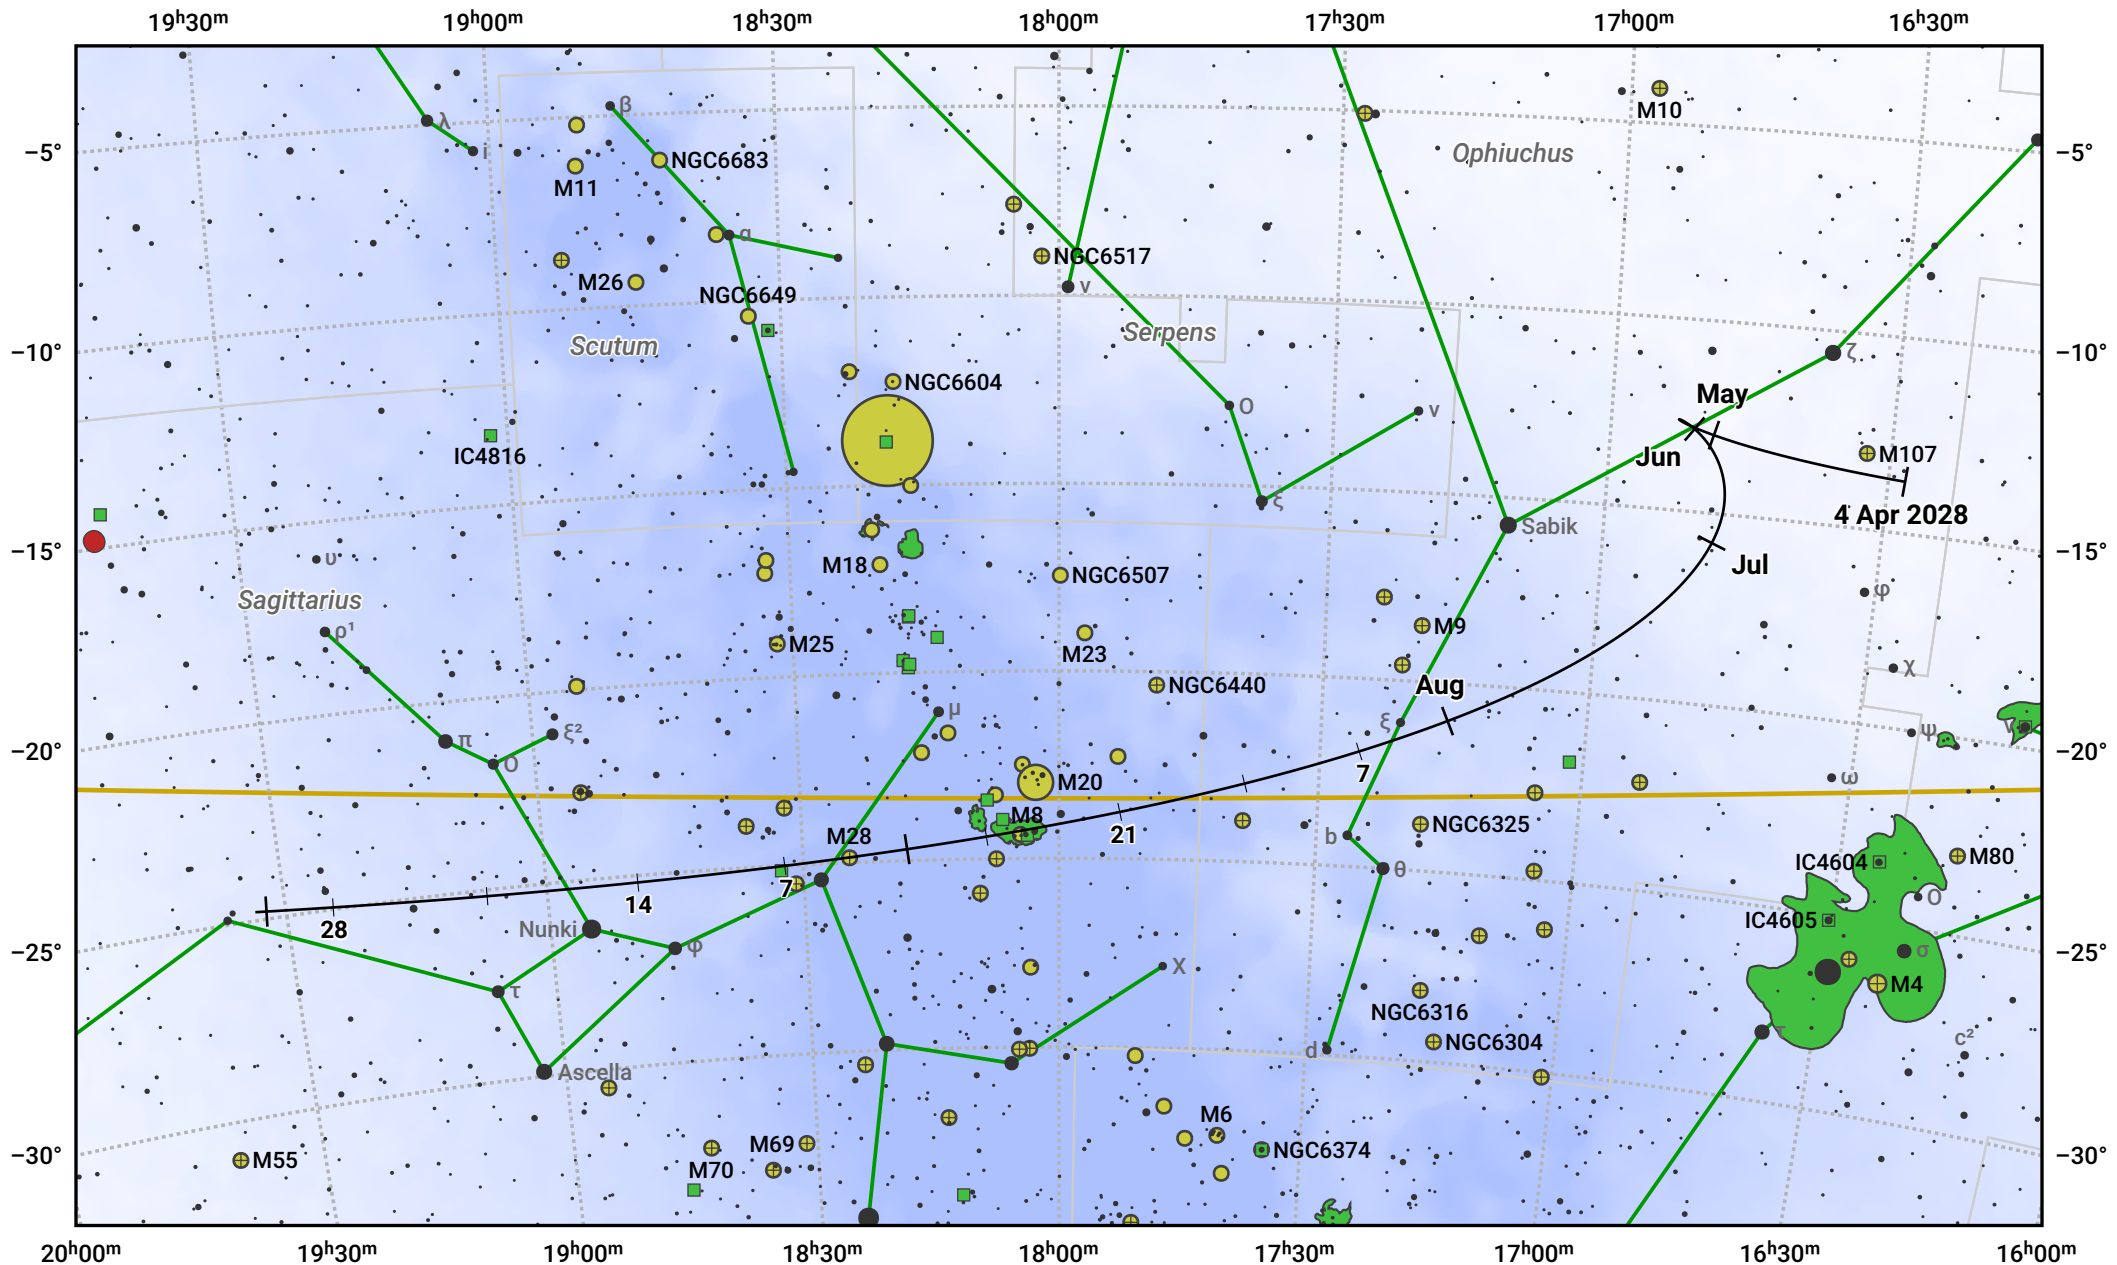

# The path of 22P/Kopff starting on 4 Apr 2028

© Dominic Ford 2011–2024. Date markers placed at midnight UTC. Downloaded from <https://in-the-sky.org>

Magnitude scale: ● 8.0 ● 7.0 ● 6.0 ● 5.0 ● 4.0 ● 3.0 ● 2.0 ● 1.0

— Ecliptic Plane

● Galaxy    ■ Bright nebula    ● Open cluster    ⊕ Globular cluster

Date	Mag
2028 Apr 28	9.2
2028 May 1	9.0
2028 May 25	8.2
2028 Jul 1	7.5
2028 Sep 1	8.6
2028 Sep 18	9.2