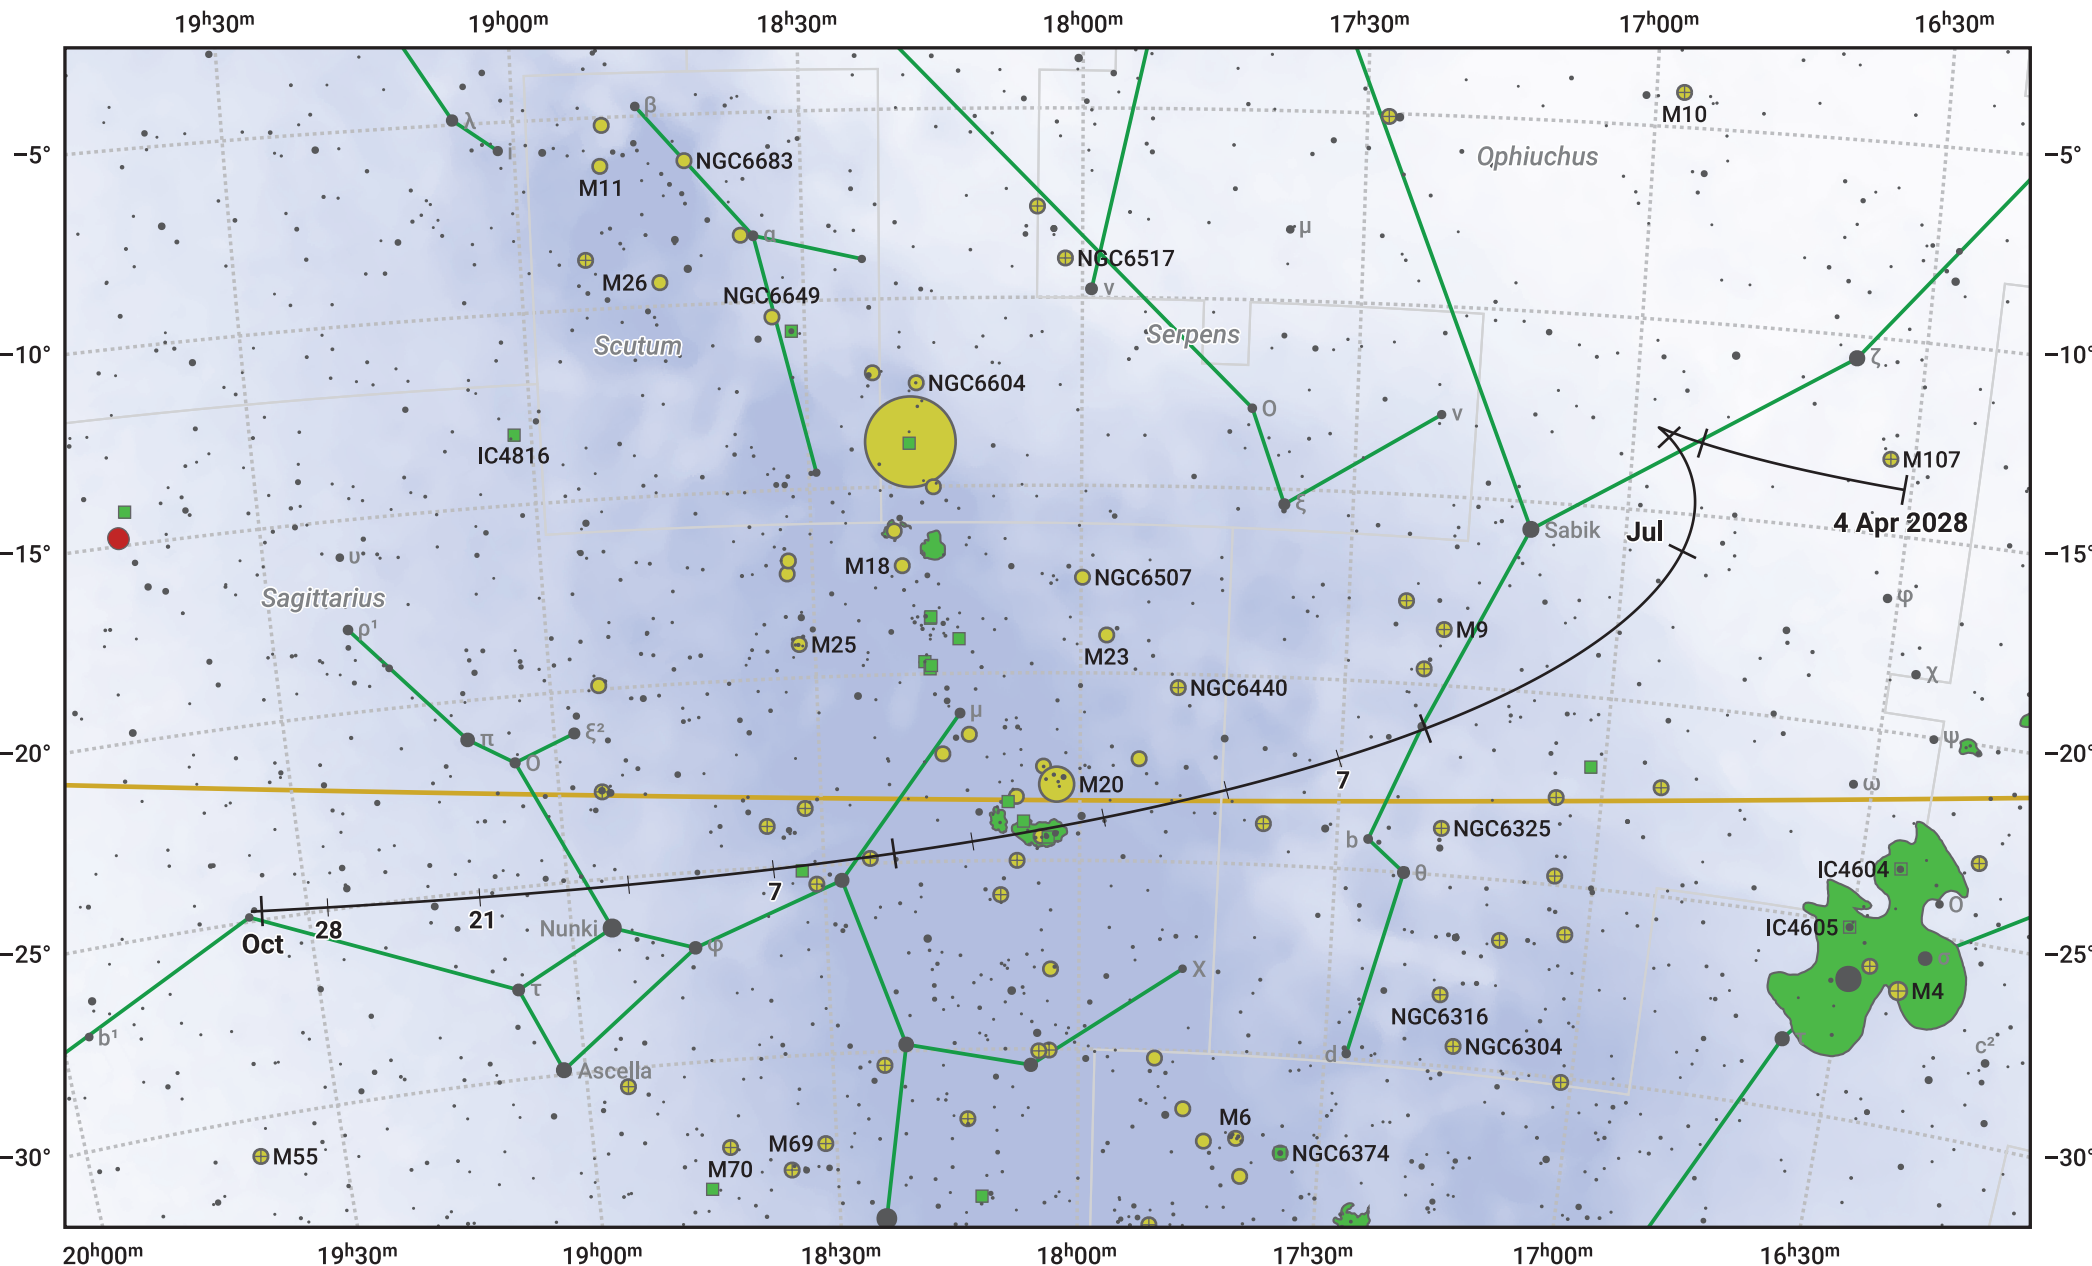

# The path of 22P/Kopff starting on 4 Apr 2028

© Dominic Ford 2011–2024. Date markers placed at midnight UTC. Downloaded from <https://in-the-sky.org>

Magnitude scale: 8.0 7.0 6.0 5.0 4.0 3.0 2.0 1.0

— Ecliptic Plane

Galaxy    Bright nebula    Open cluster    Globular cluster

Date	Mag
2028 Apr 28	9.1
2028 May 1	9.0
2028 May 25	8.1
2028 Jul 1	7.5
2028 Sep 1	8.6
2028 Sep 18	9.2