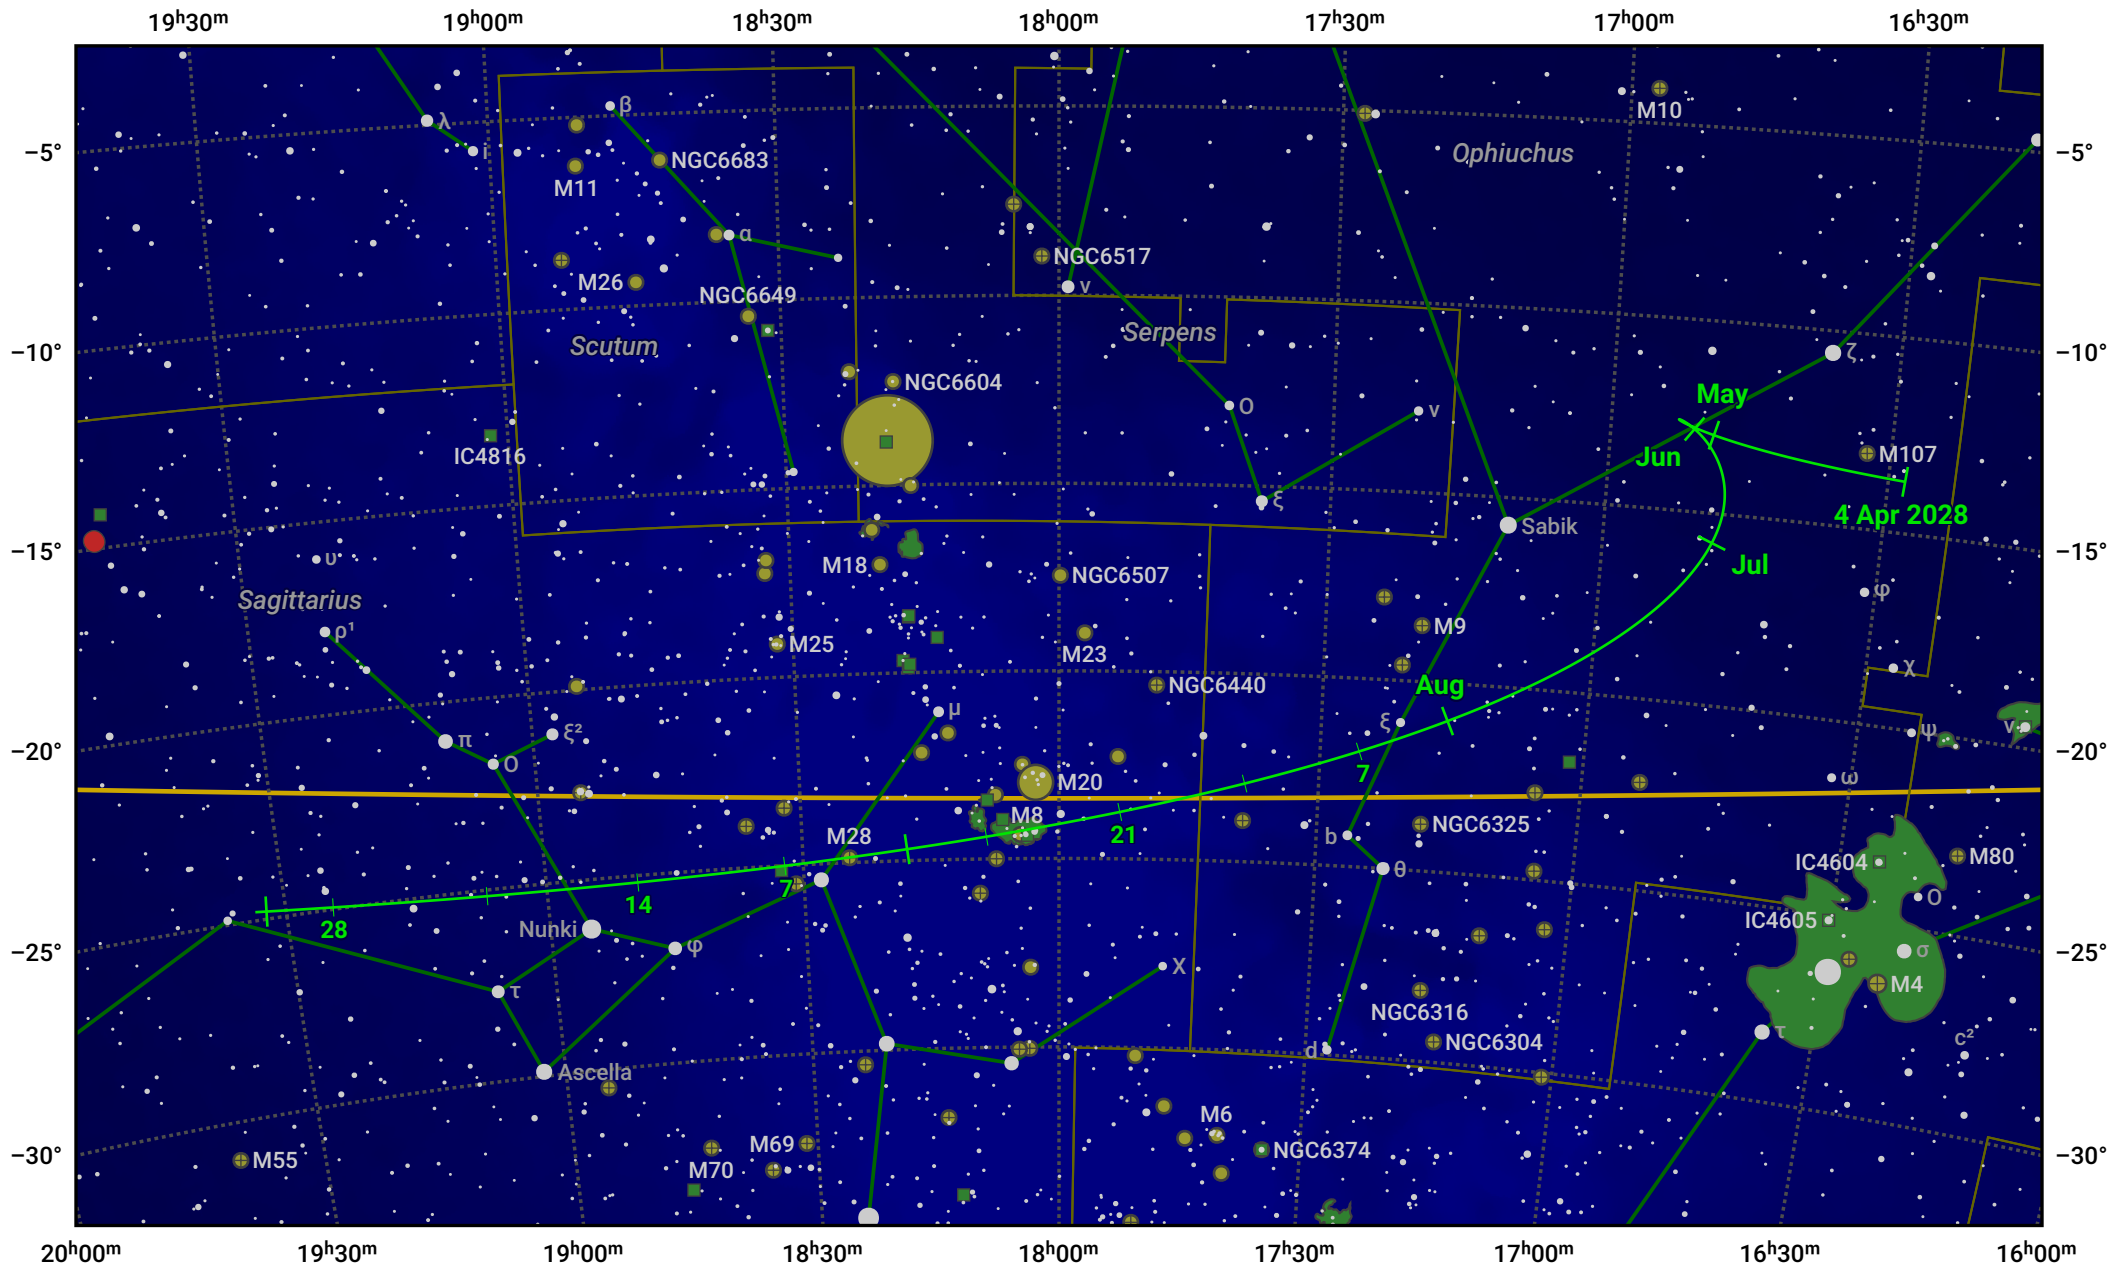

The path of 22P/Kopff starting on 4 Apr 2028

© Dominic Ford 2011–2024. Date markers placed at midnight UTC. Downloaded from <https://in-the-sky.org>

Magnitude scale: 8.0 7.0 6.0 5.0 4.0 3.0 2.0 1.0

— Ecliptic Plane

Galaxy Bright nebula Open cluster Globular cluster

Date	Mag
2028 Apr 28	9.2
2028 May 1	9.0
2028 May 25	8.2
2028 Jul 1	7.5
2028 Sep 1	8.6
2028 Sep 18	9.2