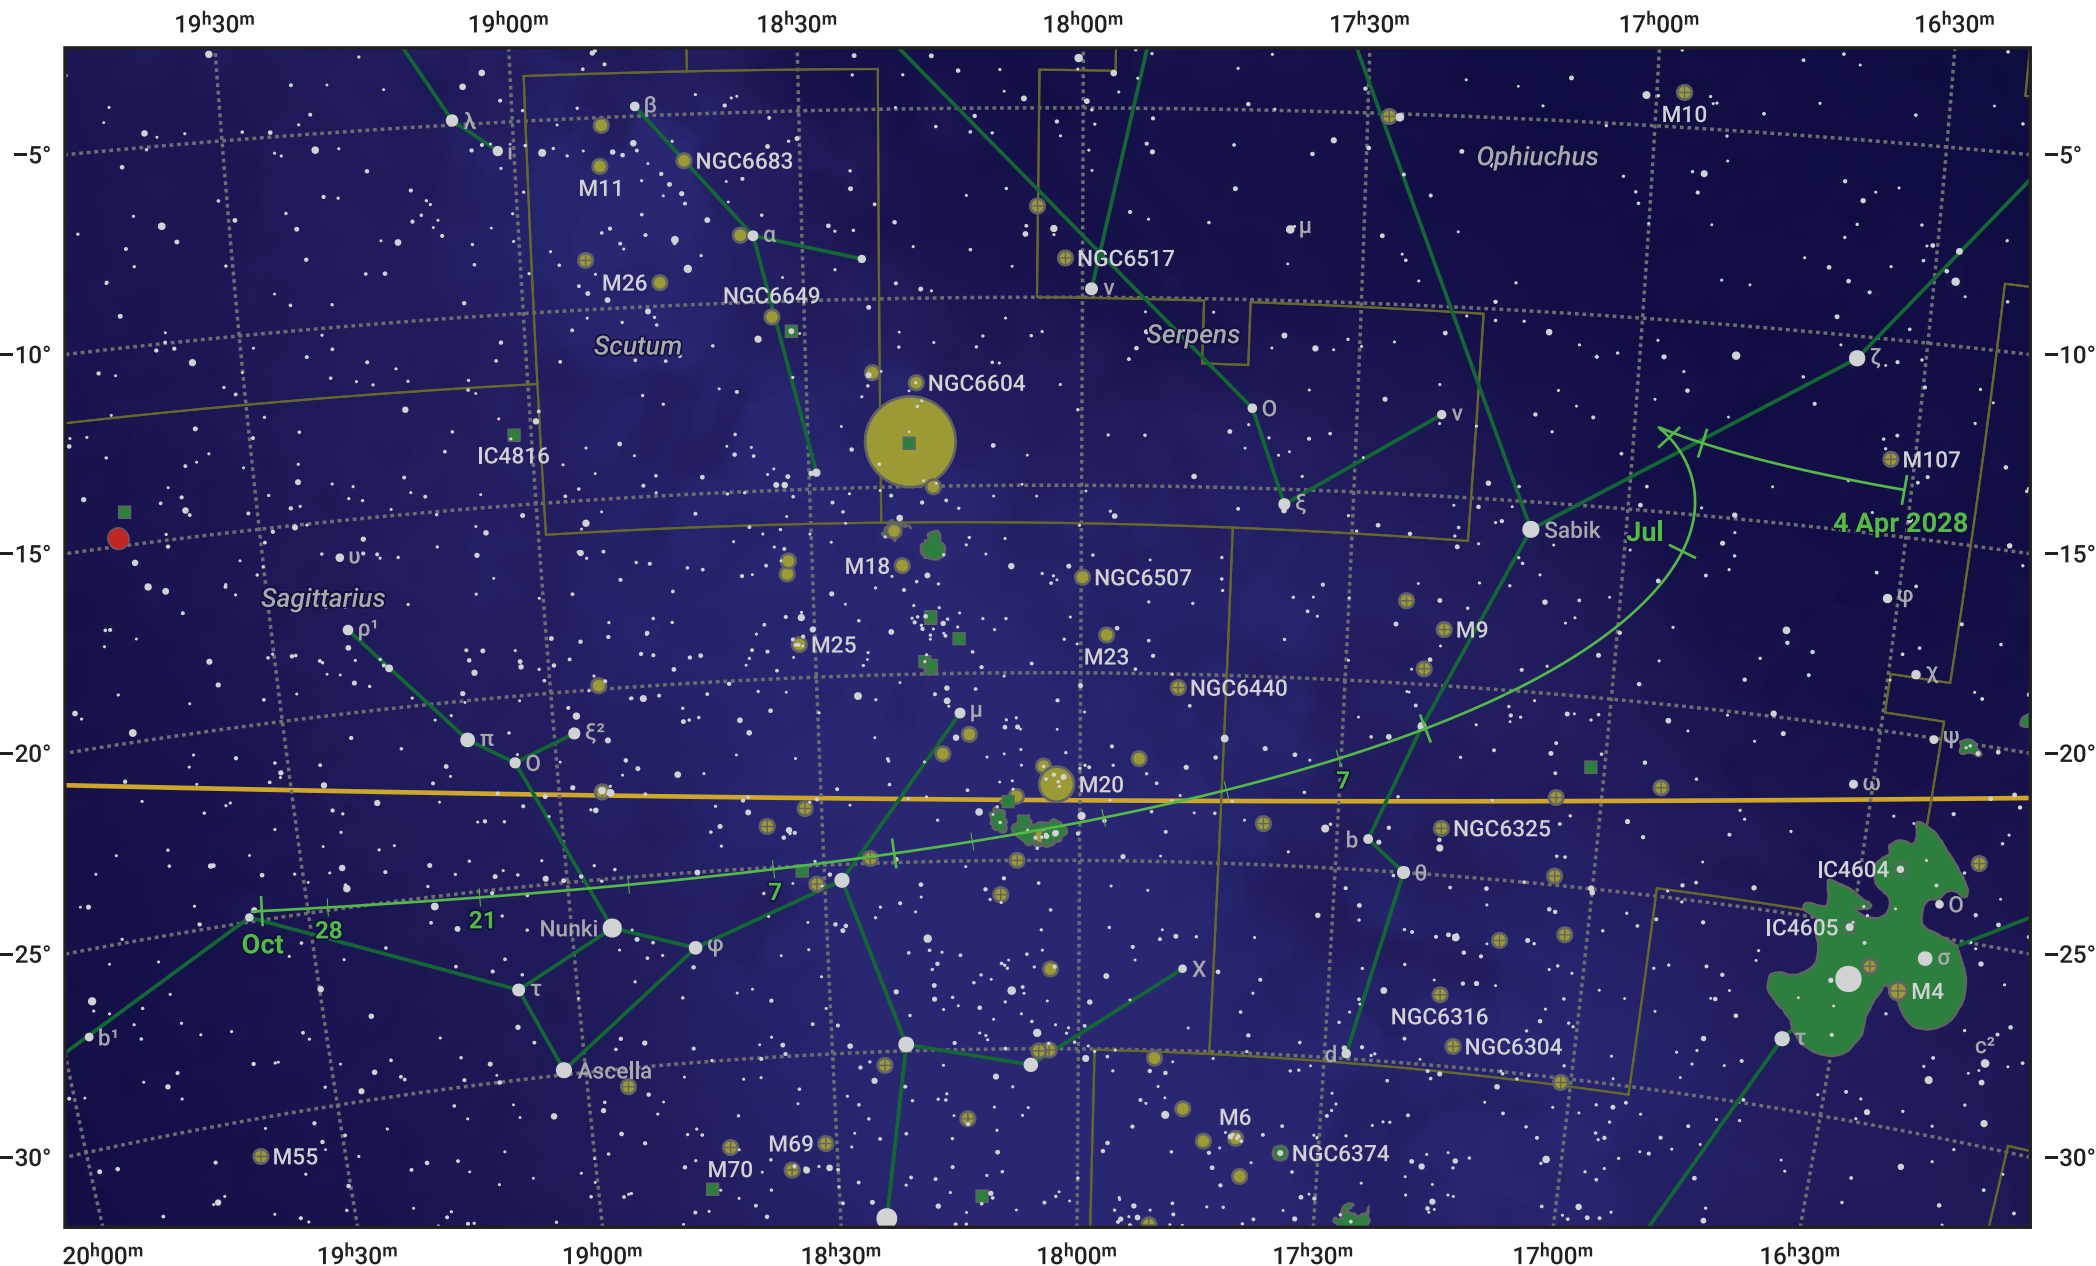

The path of 22P/Kopff starting on 4 Apr 2028

© Dominic Ford 2011–2024. Date markers placed at midnight UTC. Downloaded from <https://in-the-sky.org>

Magnitude scale: ● 8.0 ● 7.0 ● 6.0 ● 5.0 ● 4.0 ● 3.0 ● 2.0 ● 1.0

— Ecliptic Plane

● Galaxy ● Bright nebula ● Open cluster ● Globular cluster

Date	Mag
2028 Apr 28	9.1
2028 May 1	9.0
2028 May 25	8.1
2028 Jul 1	7.5
2028 Sep 1	8.6
2028 Sep 18	9.2