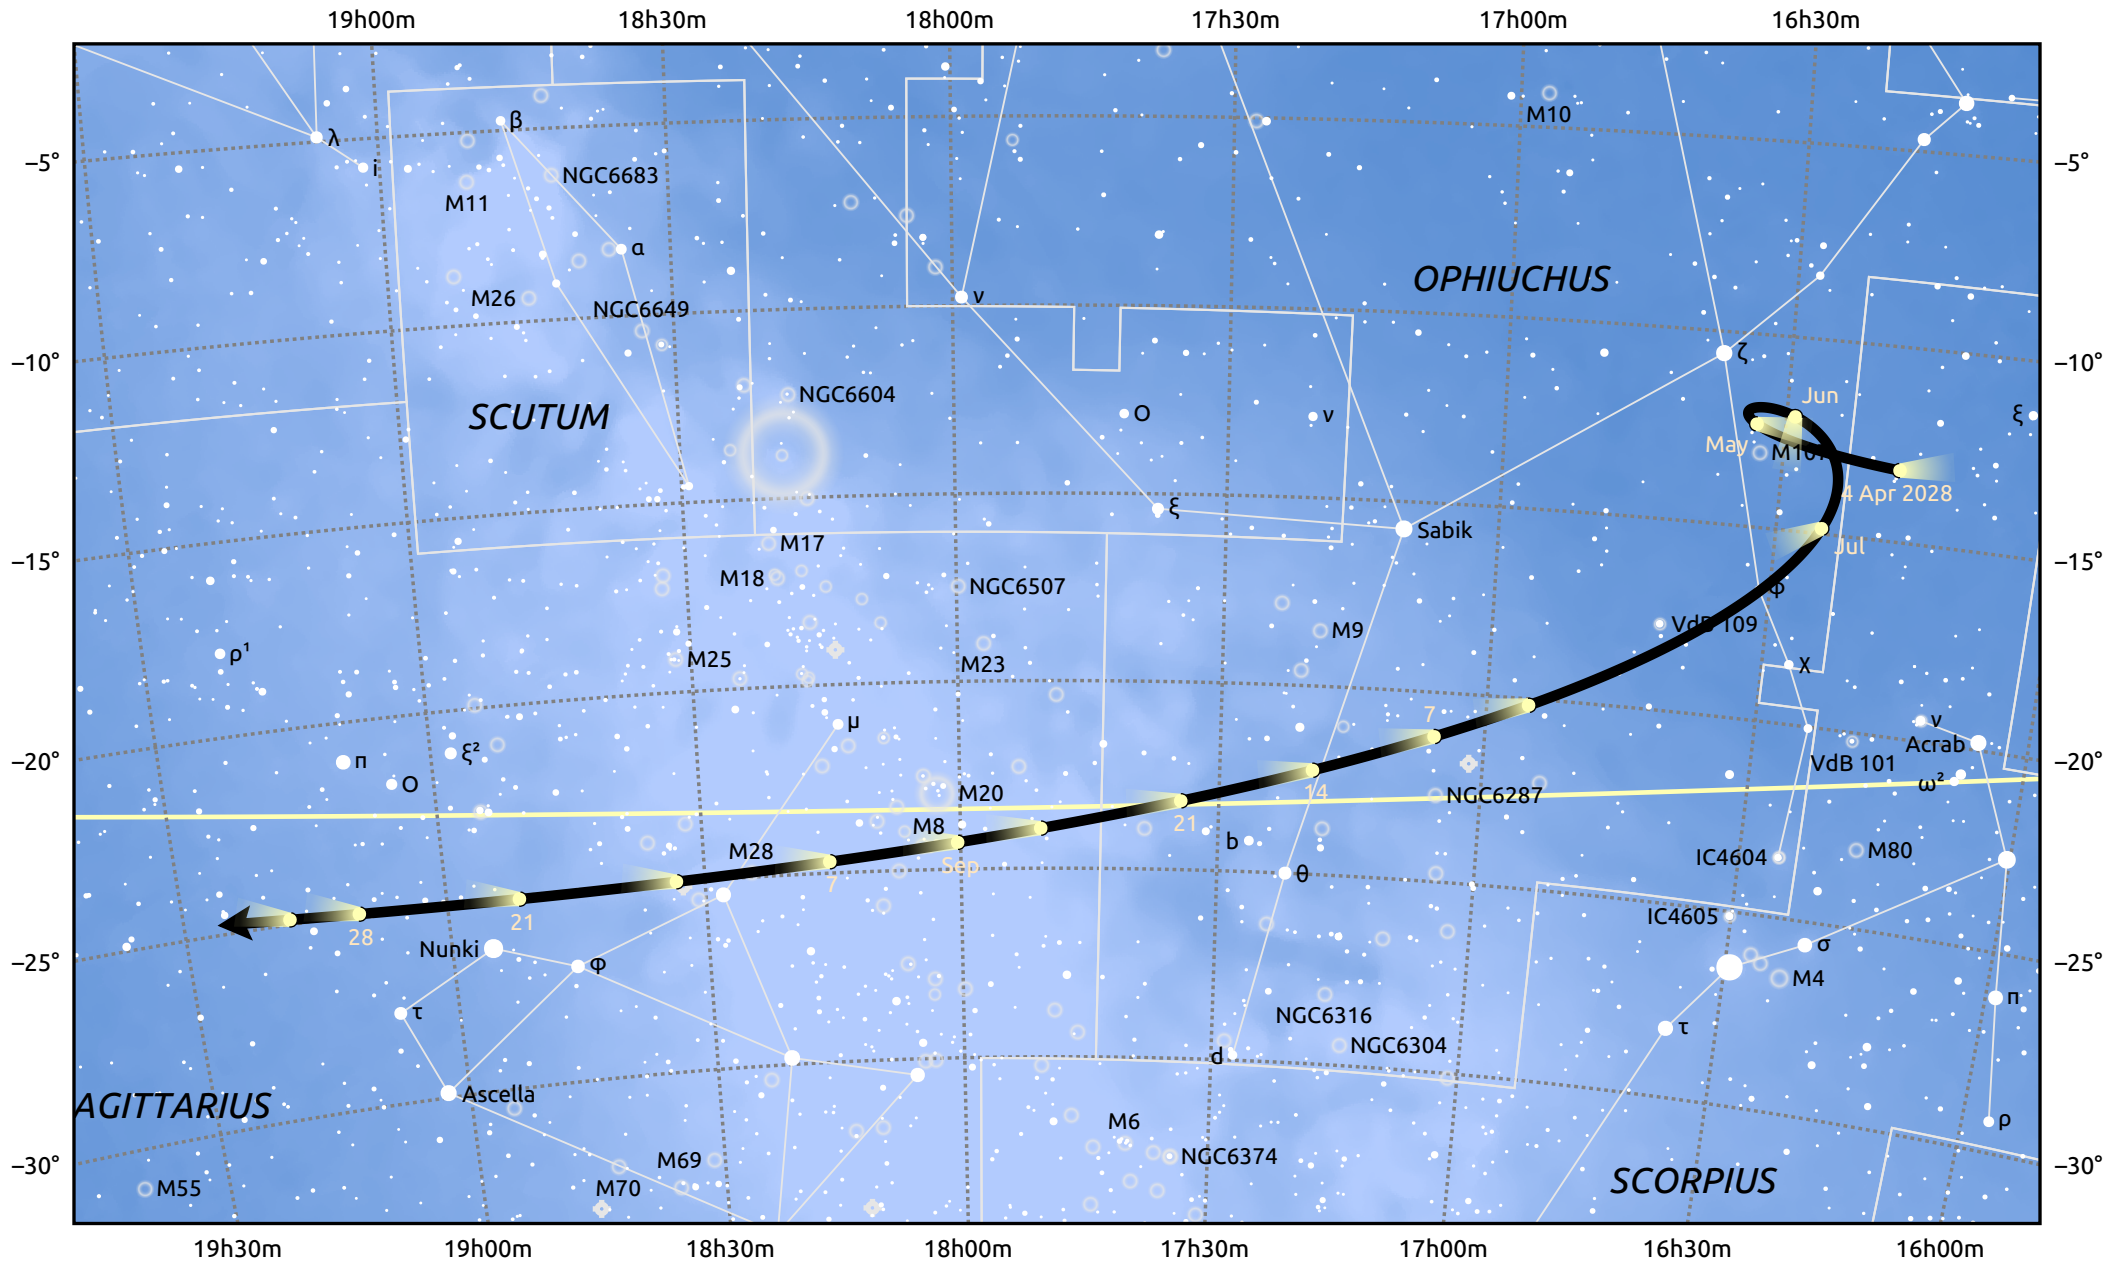

The path of 22P/Kopff starting on 4 Apr 2028

© Dominic Ford 2011–2025. Date markers placed at midnight UTC. Downloaded from <https://in-the-sky.org>

Magnitude scale: · 8.0 · 7.0 · 6.0 · 5.0 · 4.0 · 3.0 · 2.0 · 1.0

— Ecliptic Plane

Galaxy Bright nebula Open cluster Globular cluster Planetary nebula

Date	Mag
2028 Apr 29	9.2
2028 May 1	9.2
2028 May 28	8.2
2028 Jul 1	7.7
2028 Sep 1	8.7
2028 Sep 19	9.2