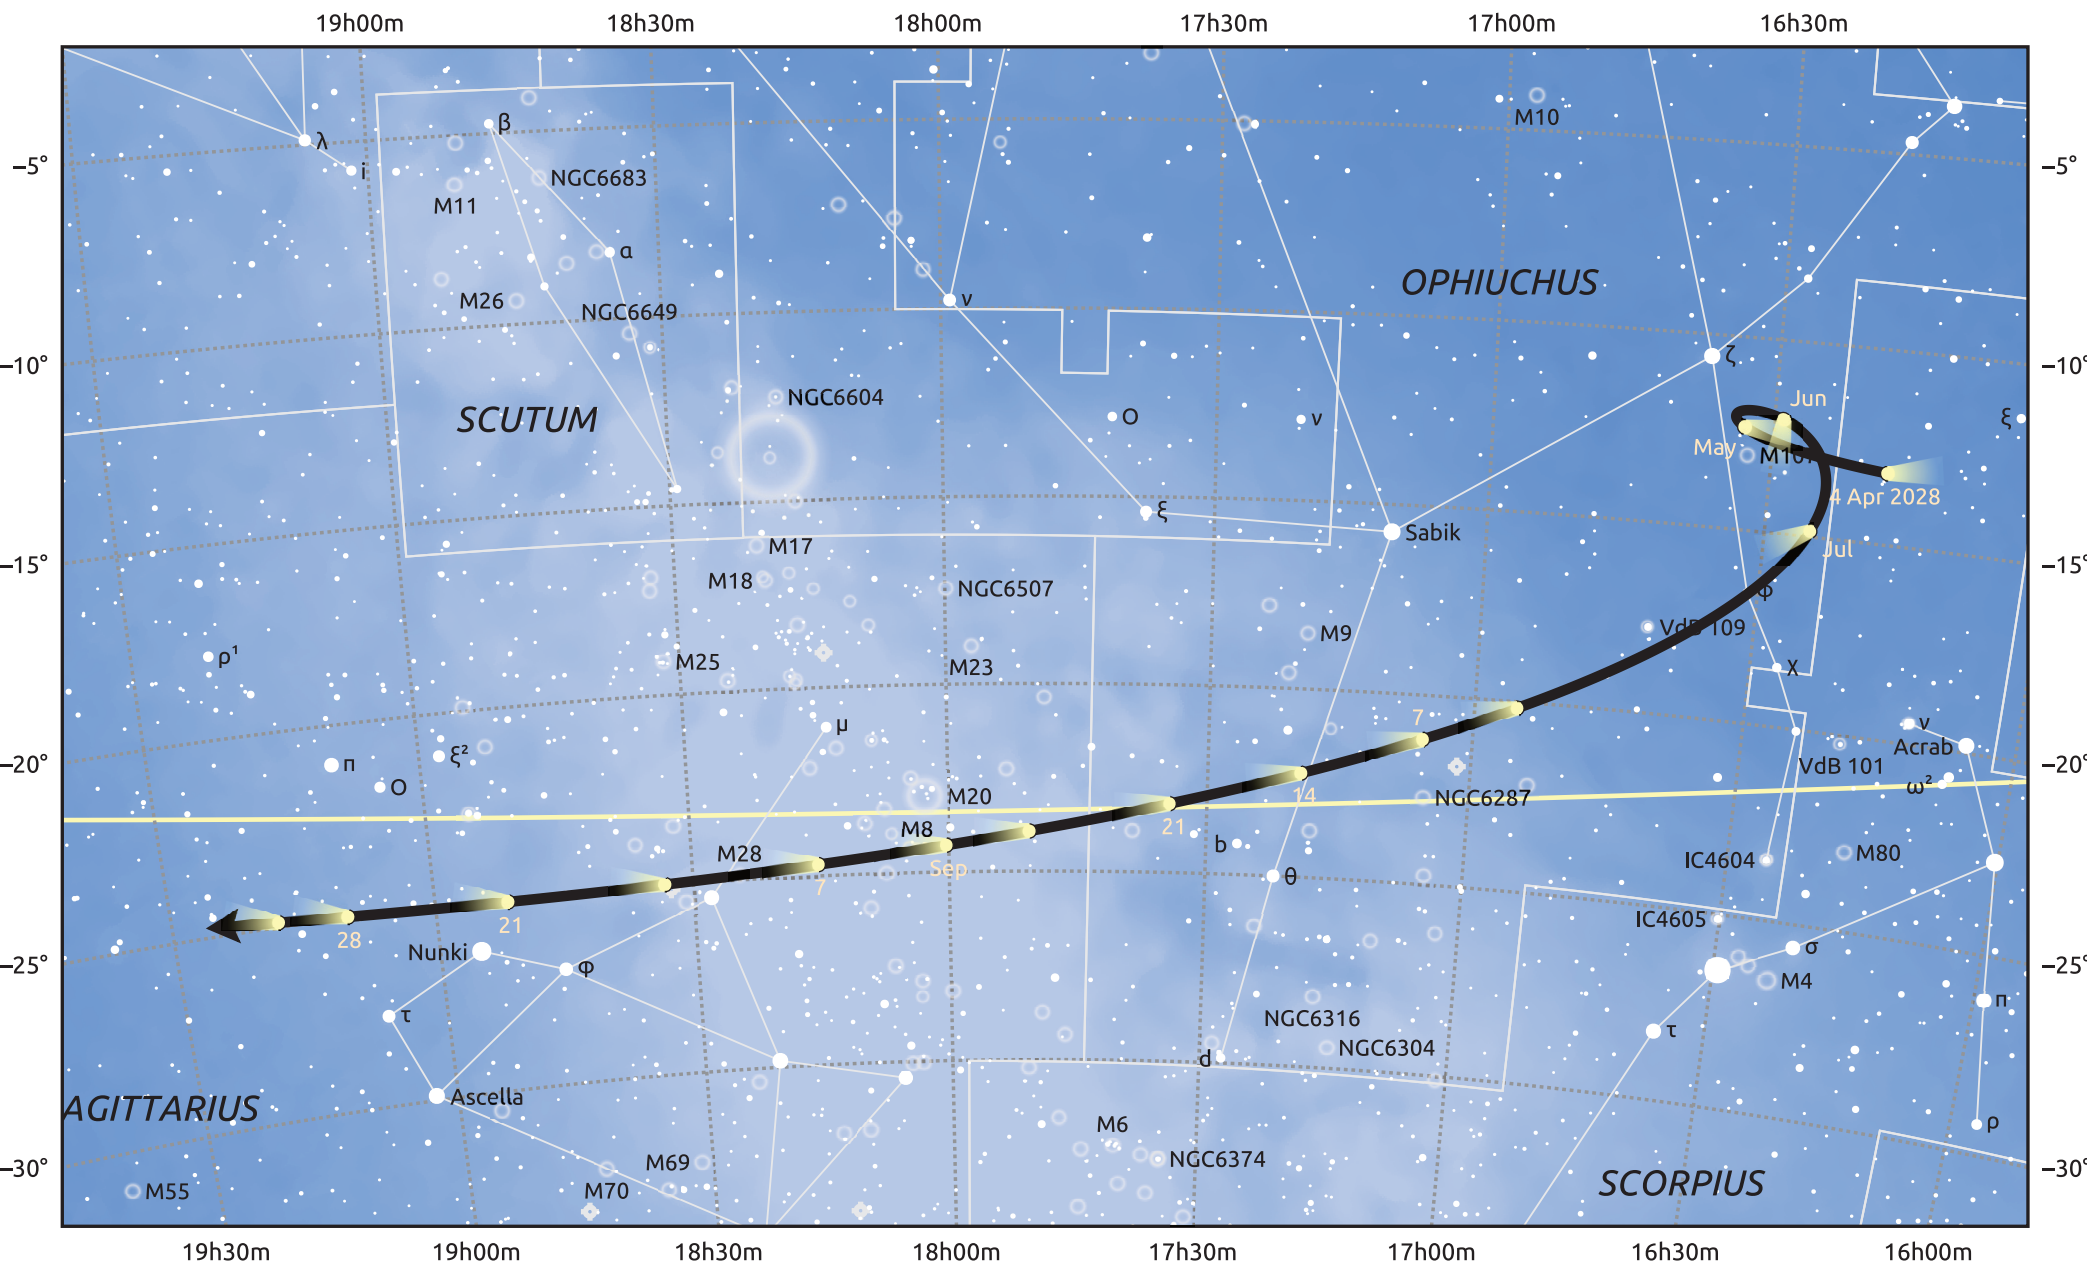

# The path of 22P/Kopff starting on 4 Apr 2028

© Dominic Ford 2011–2025. Date markers placed at midnight UTC. Downloaded from <https://in-the-sky.org>

Magnitude scale: • 8.0 • 7.0 • 6.0 • 5.0 • 4.0 • 3.0 • 2.0 • 1.0

— Ecliptic Plane

Galaxy Bright nebula Open cluster Globular cluster Planetary nebula

Date	Mag
2028 Apr 29	9.2
2028 May 1	9.2
2028 May 28	8.2
2028 Jul 1	7.7
2028 Sep 1	8.7
2028 Sep 19	9.2