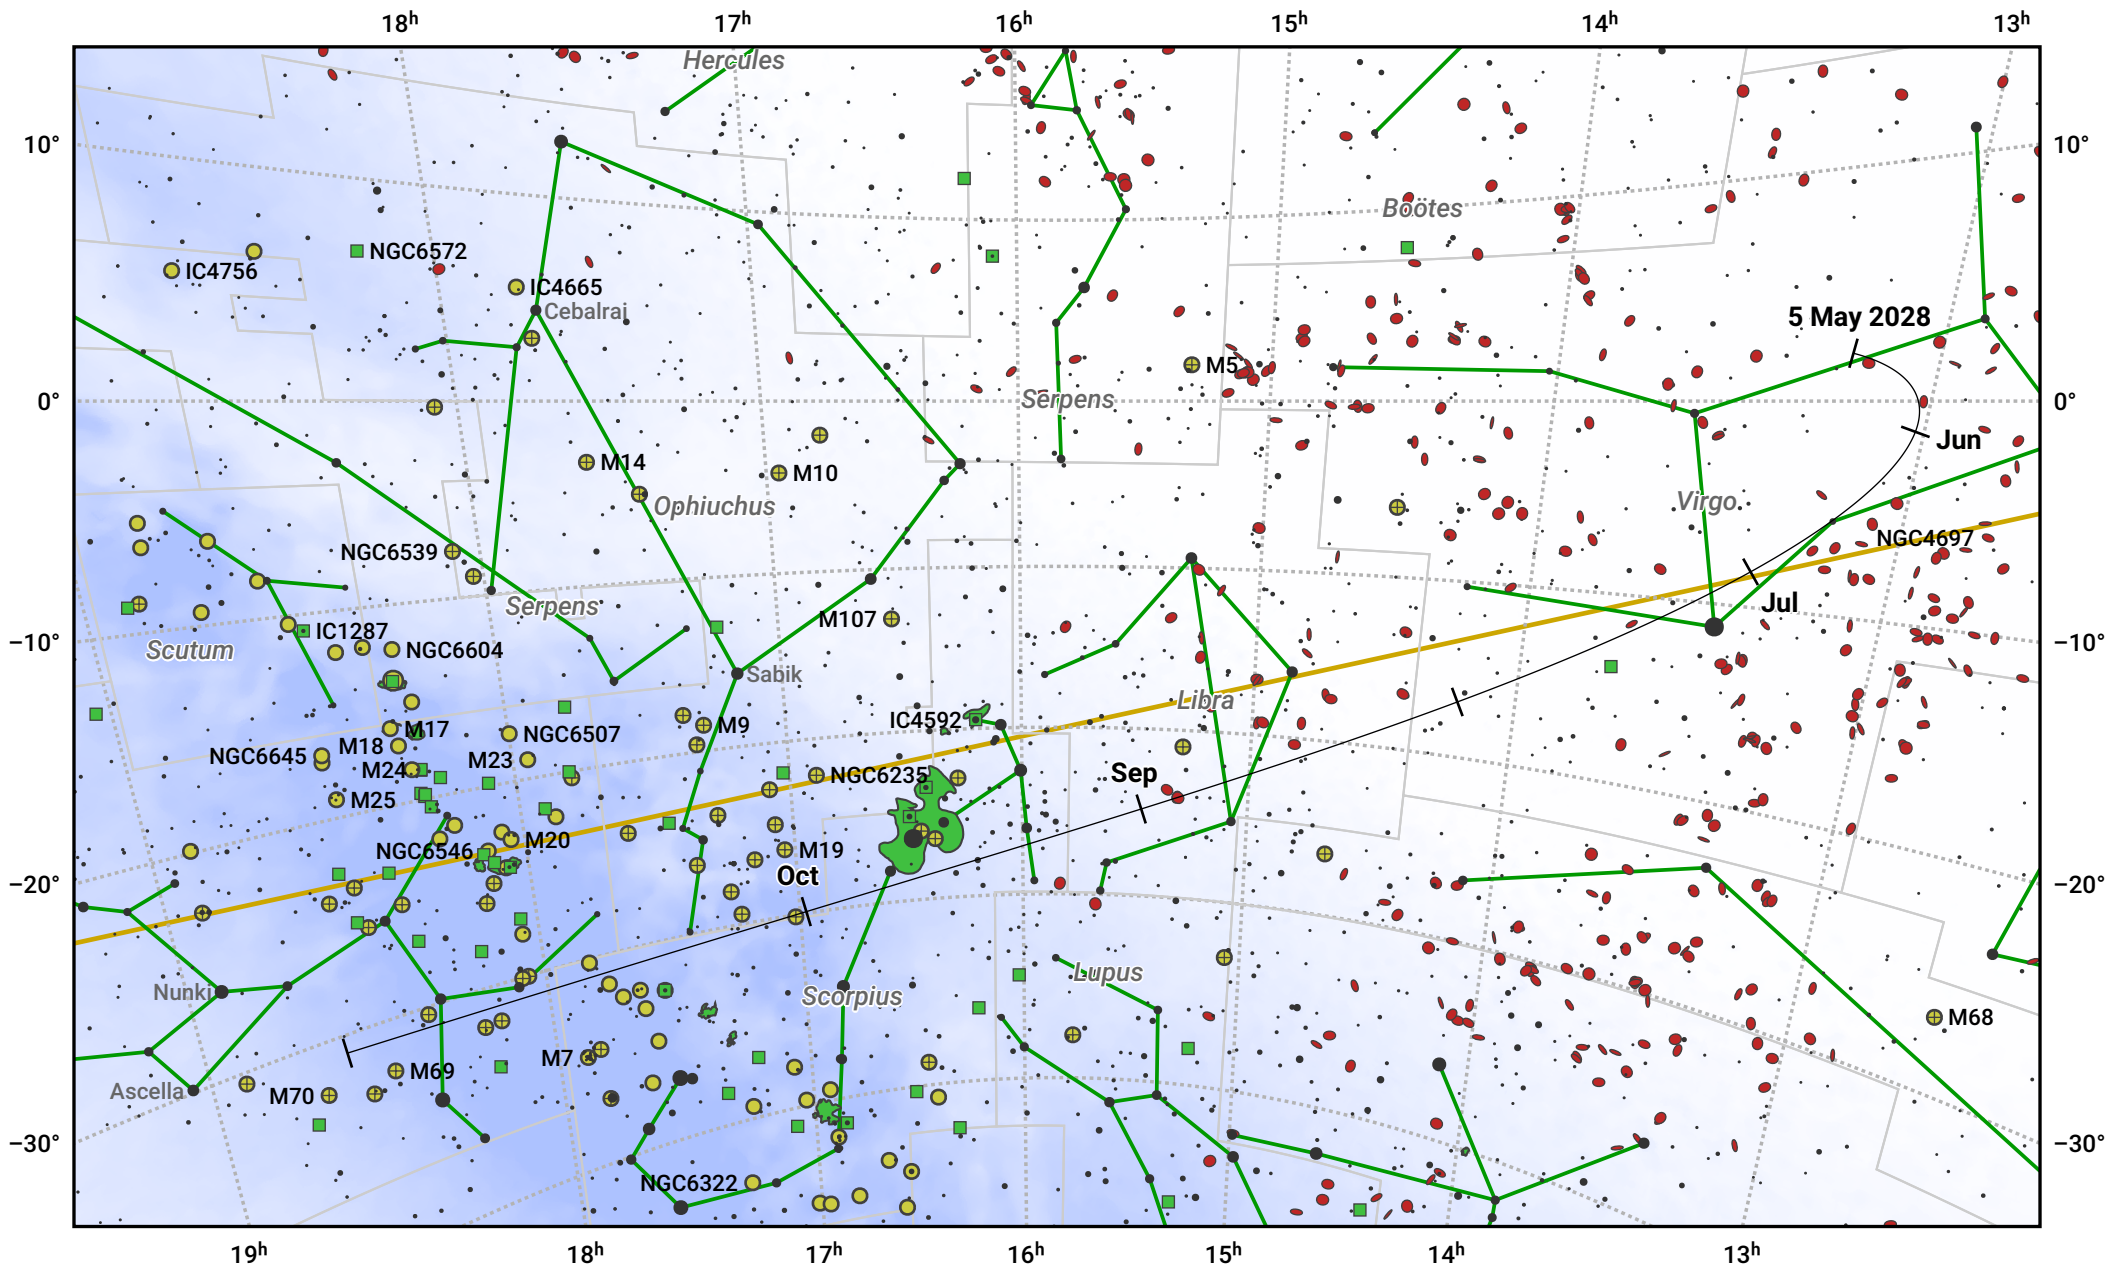

The path of 71P/Clark starting on 5 May 2028

© Dominic Ford 2011–2024. Date markers placed at midnight UTC. Downloaded from <https://in-the-sky.org>

Magnitude scale: 7.0 6.0 5.0 4.0 3.0 2.0 1.0

— Ecliptic Plane

Galaxy Bright nebula Open cluster Globular cluster

Date	Mag
2028 Jun 6	11.0
2028 Jul 1	10.4
2028 Sep 1	10.3
2028 Oct 26	12.0
2028 Nov 1	12.2