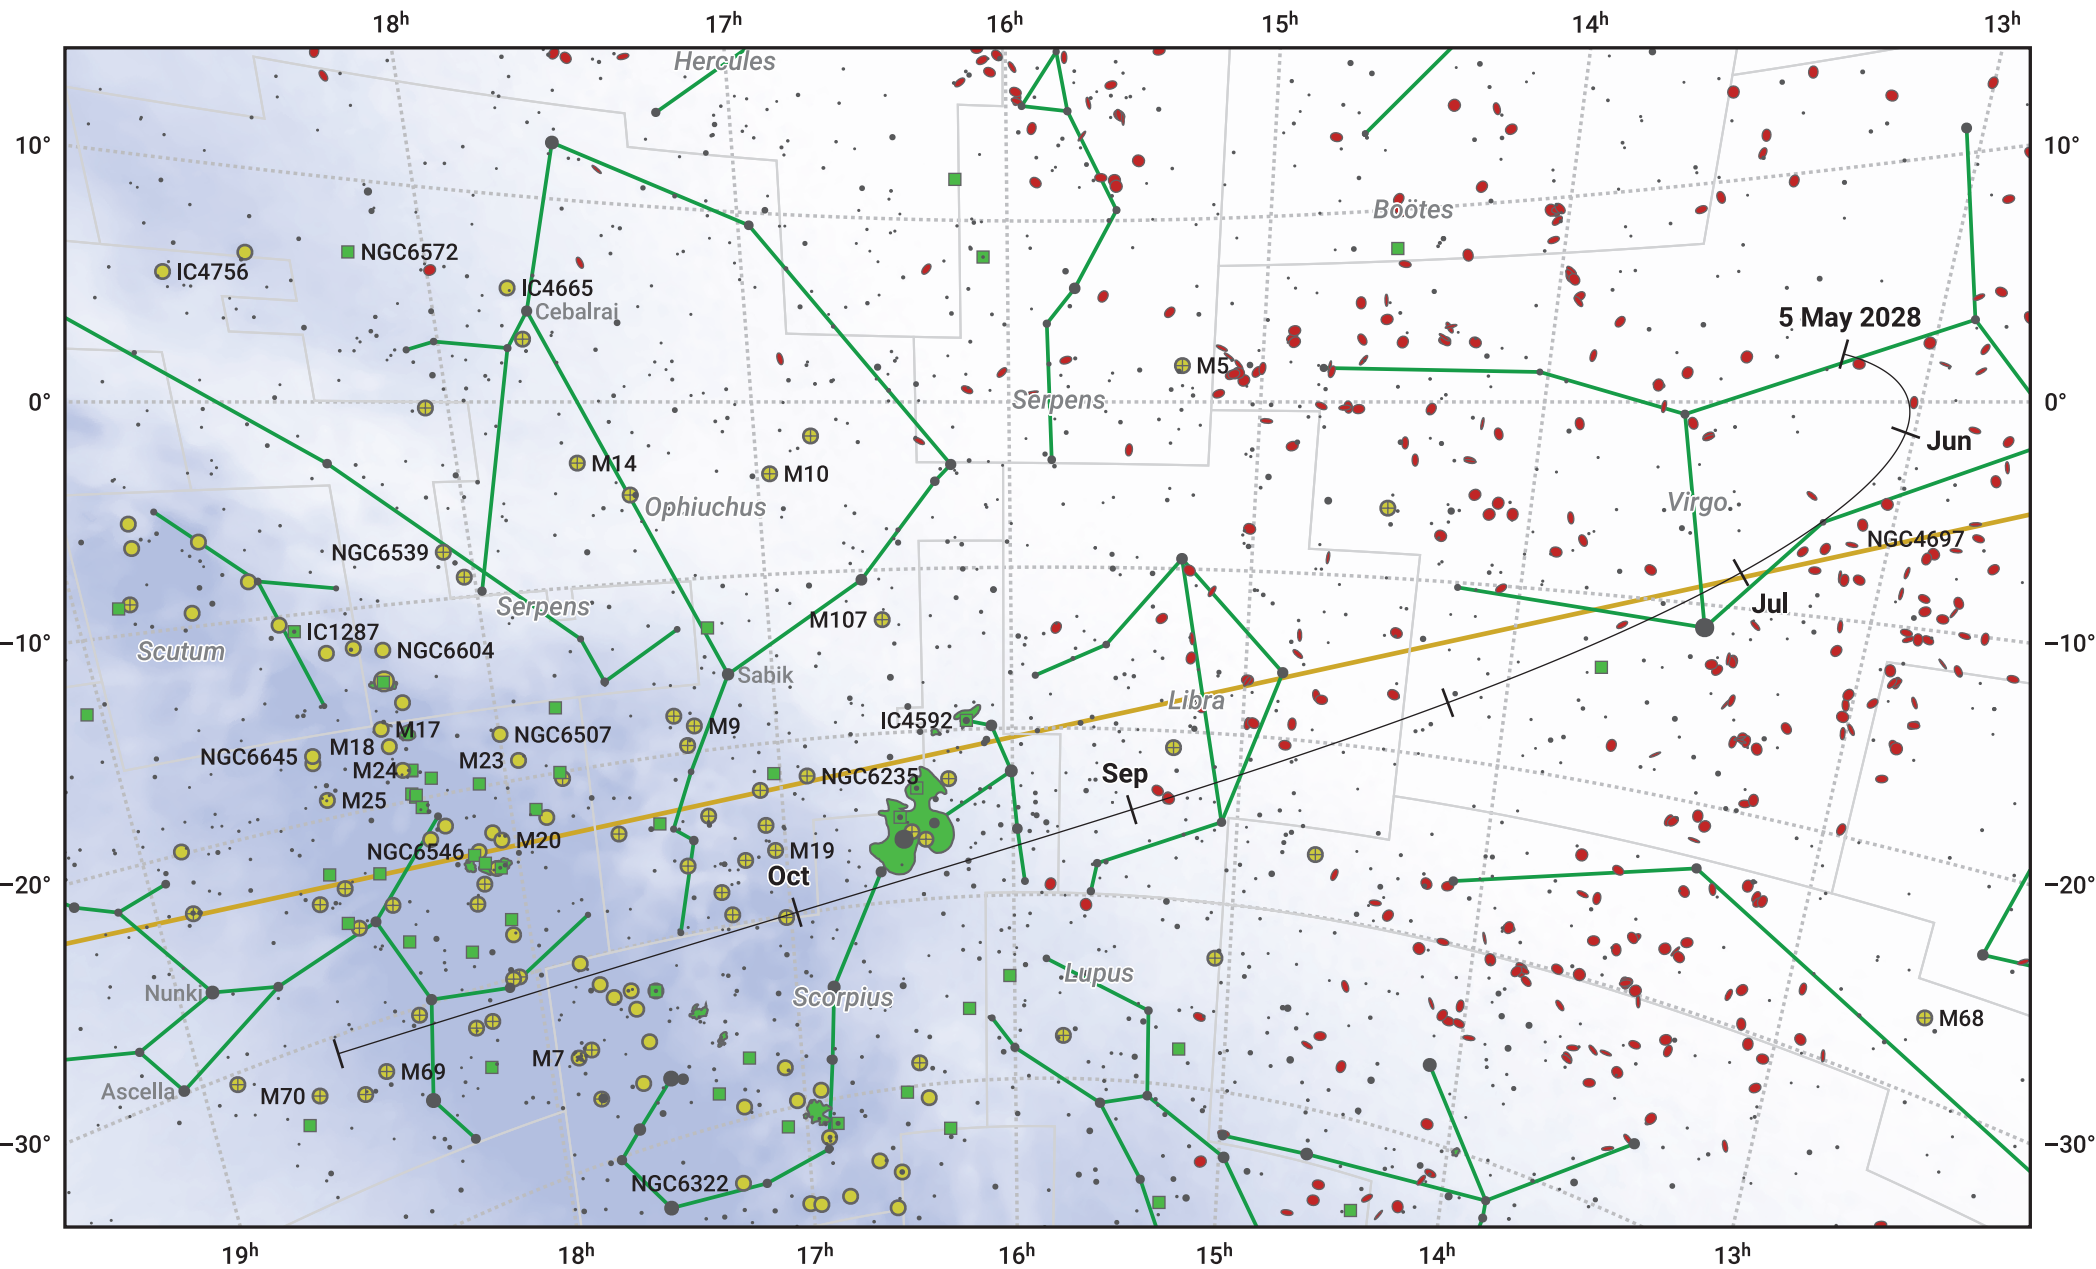

The path of 71P/Clark starting on 5 May 2028

© Dominic Ford 2011–2024. Date markers placed at midnight UTC. Downloaded from <https://in-the-sky.org>

Magnitude scale: ● 7.0 ● 6.0 ● 5.0 ● 4.0 ● 3.0 ● 2.0 ● 1.0

— Ecliptic Plane

- Galaxy
- Bright nebula
- Open cluster
- ⊕ Globular cluster

Date	Mag
2028 Jun 6	11.0
2028 Jul 1	10.4
2028 Sep 1	10.3
2028 Oct 26	12.0
2028 Nov 1	12.2