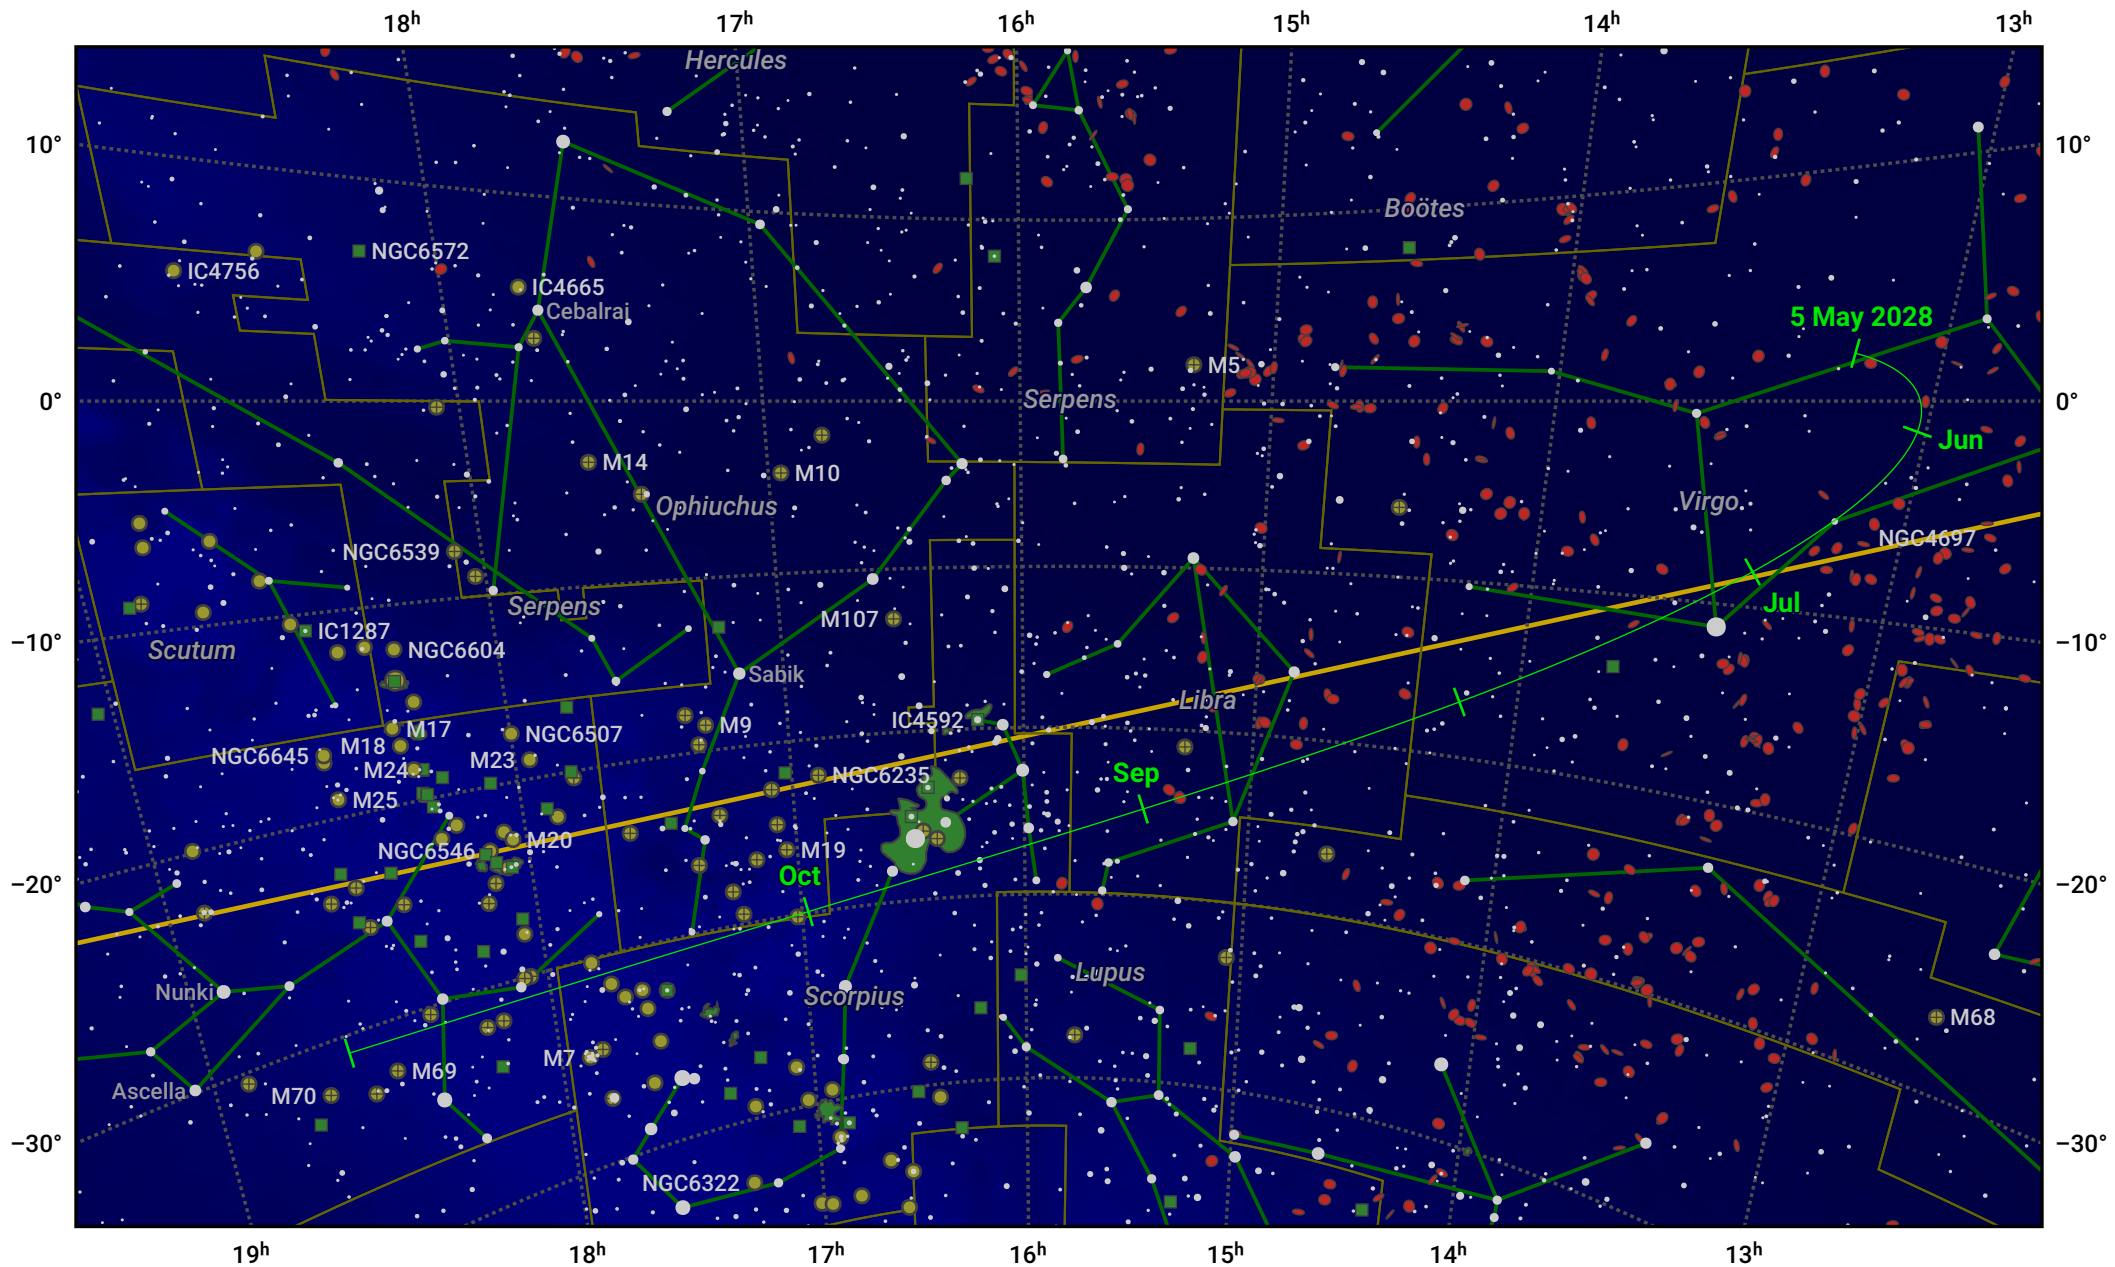

# The path of 71P/Clark starting on 5 May 2028

© Dominic Ford 2011–2024. Date markers placed at midnight UTC. Downloaded from <https://in-the-sky.org>

Magnitude scale: · 7.0 · 6.0 · 5.0 · 4.0 · 3.0 · 2.0 · 1.0

— Ecliptic Plane

● Galaxy    ■ Bright nebula    ● Open cluster    ⊕ Globular cluster

Date	Mag
2028 Jun 6	11.0
2028 Jul 1	10.4
2028 Sep 1	10.3
2028 Oct 26	12.0
2028 Nov 1	12.2