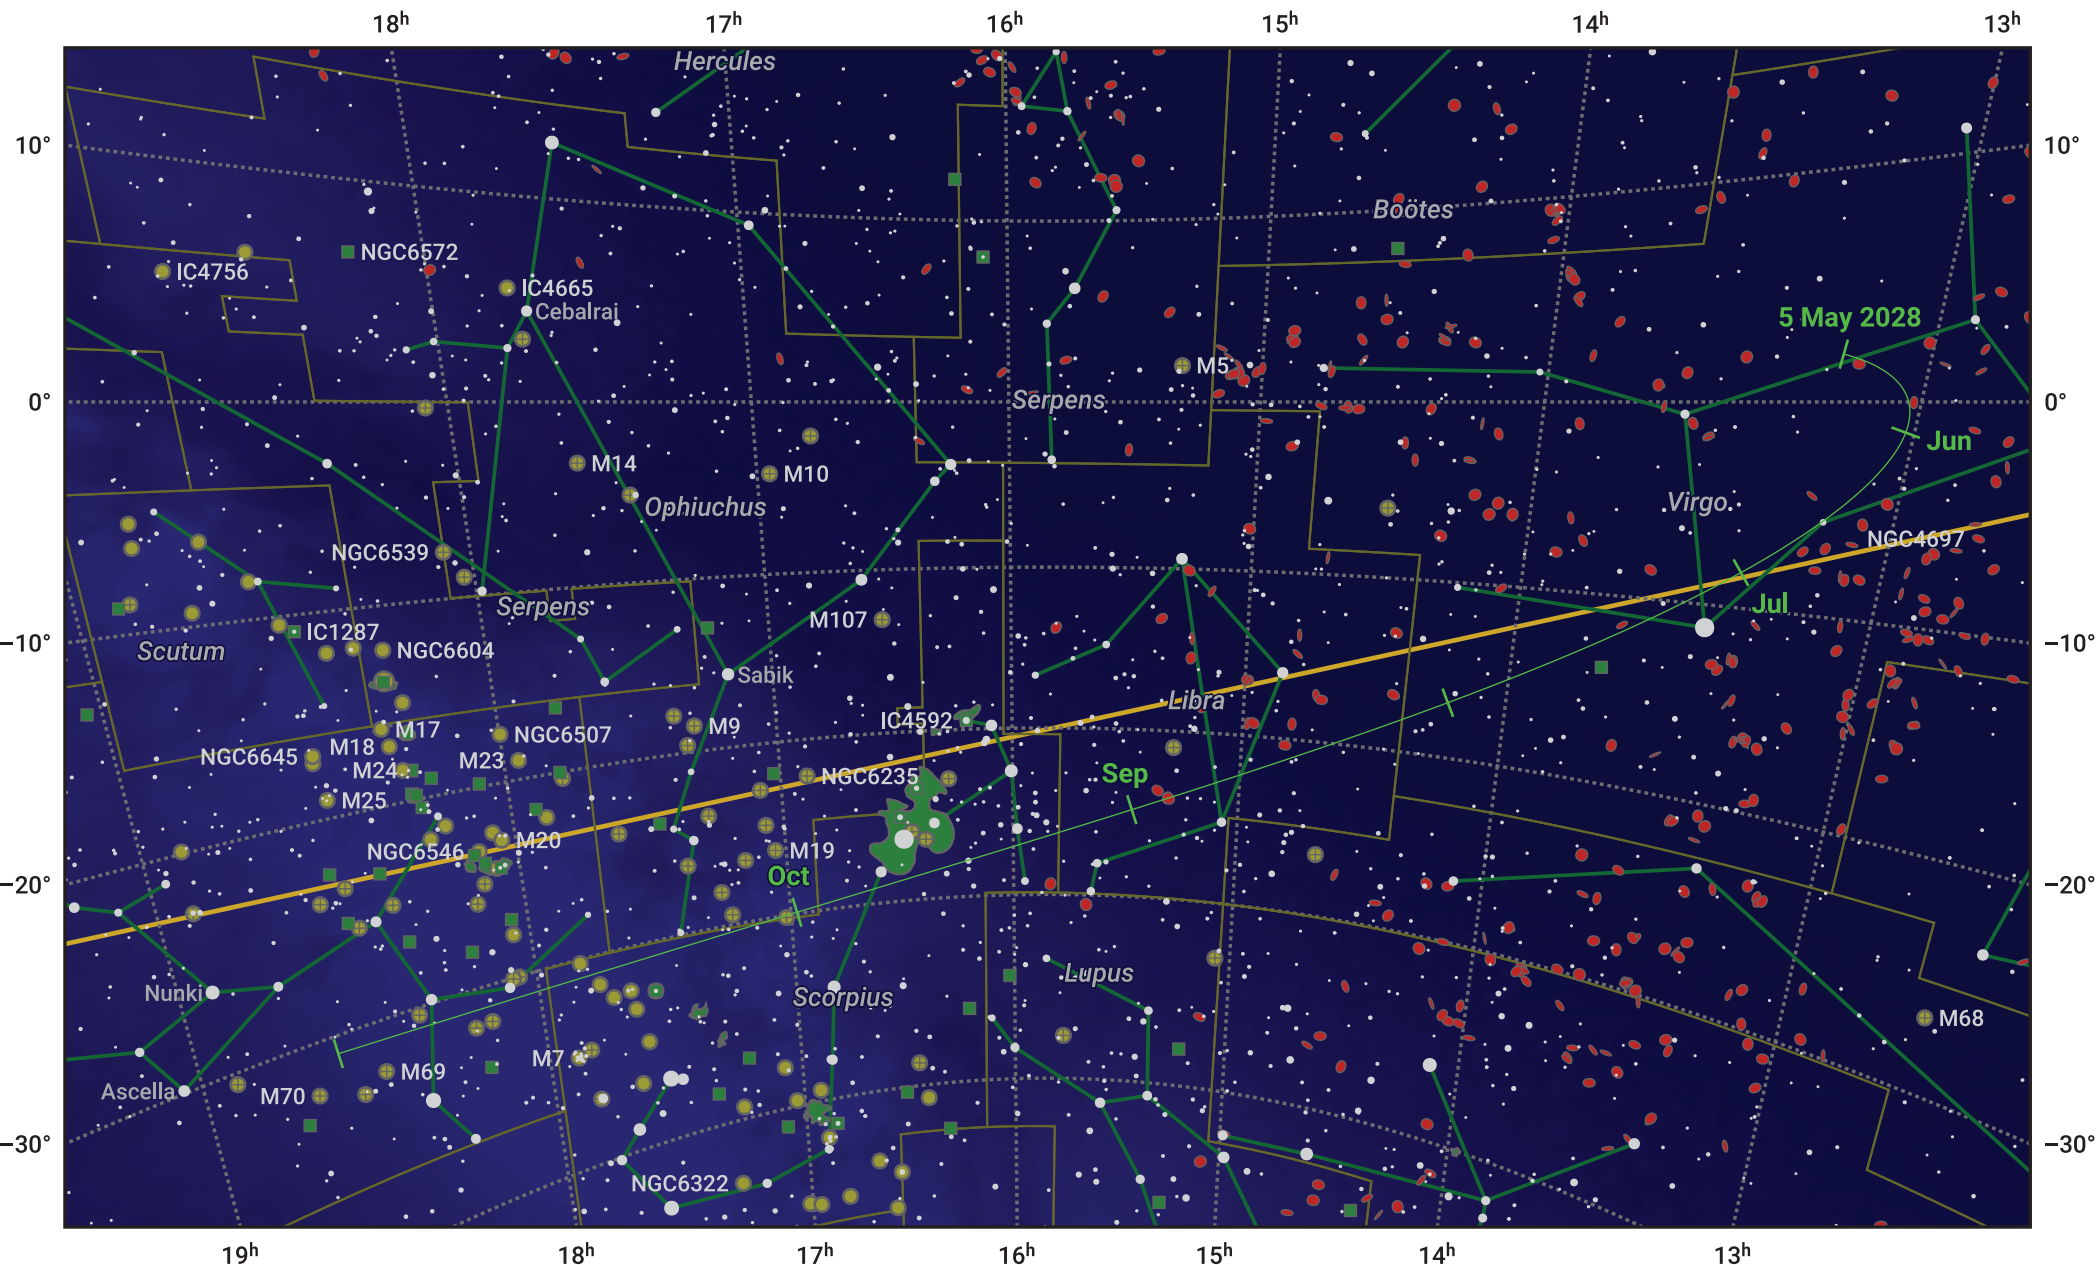

# The path of 71P/Clark starting on 5 May 2028

© Dominic Ford 2011–2024. Date markers placed at midnight UTC. Downloaded from <https://in-the-sky.org>

Magnitude scale: ● 7.0 ● 6.0 ● 5.0 ● 4.0 ● 3.0 ● 2.0 ● 1.0

— Ecliptic Plane

- Galaxy
- Bright nebula
- Open cluster
- ⊕ Globular cluster

Date	Mag
2028 Jun 6	11.0
2028 Jul 1	10.4
2028 Sep 1	10.3
2028 Oct 26	12.0
2028 Nov 1	12.2