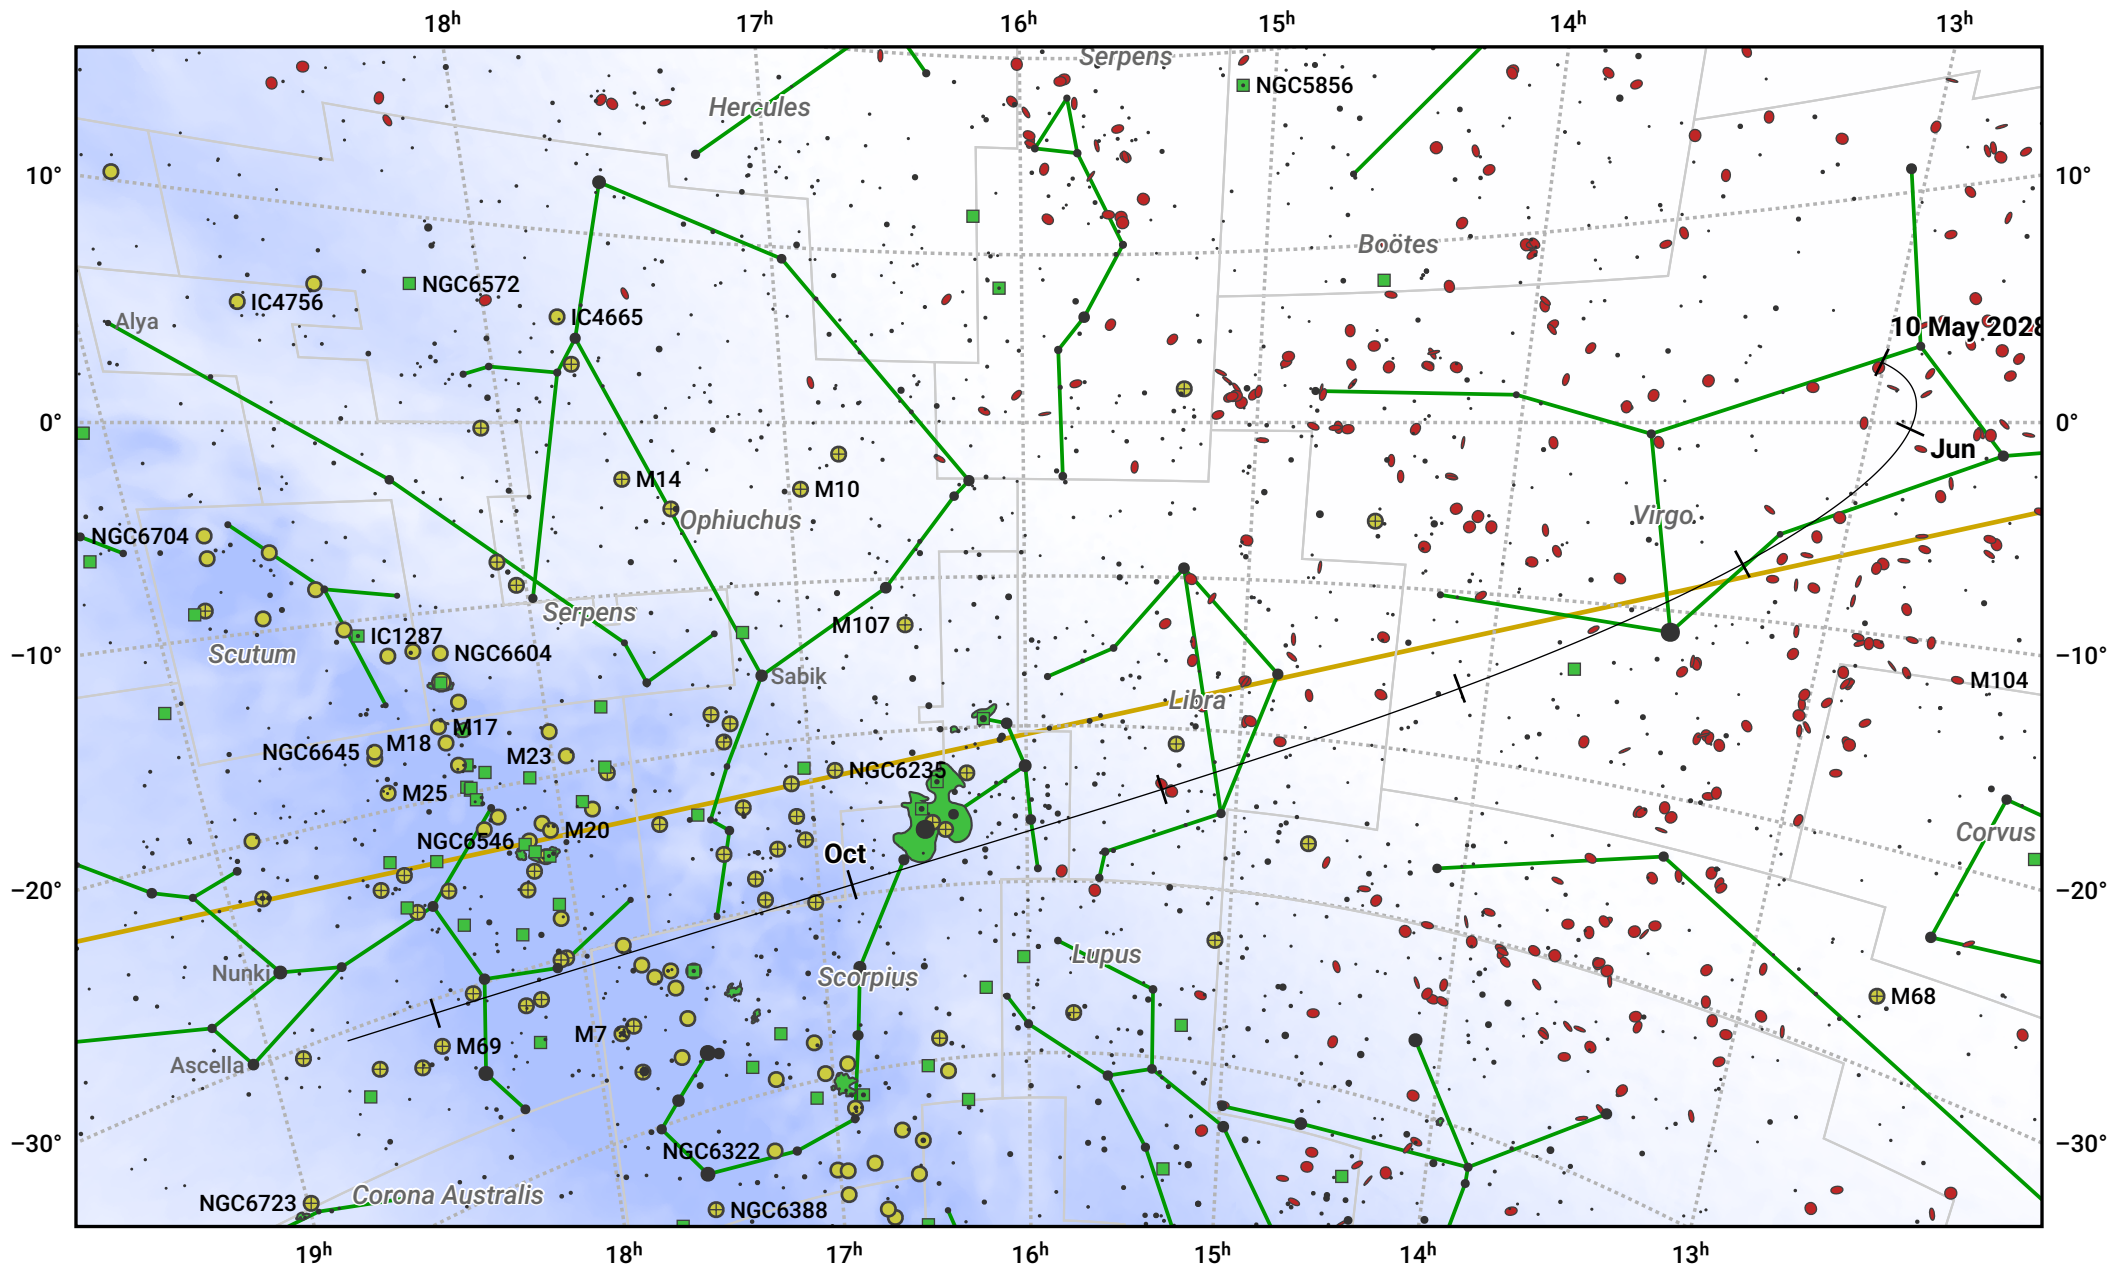

The path of 71P/Clark starting on 10 May 2028

© Dominic Ford 2011–2024. Date markers placed at midnight UTC. Downloaded from <https://in-the-sky.org>

Magnitude scale: 7.0 6.0 5.0 4.0 3.0 2.0 1.0

— Ecliptic Plane

Galaxy Bright nebula Open cluster Globular cluster

Date	Mag
2028 Jun 13	11.0
2028 Jul 1	10.7
2028 Sep 1	10.4
2028 Oct 30	12.1
2028 Nov 1	12.2