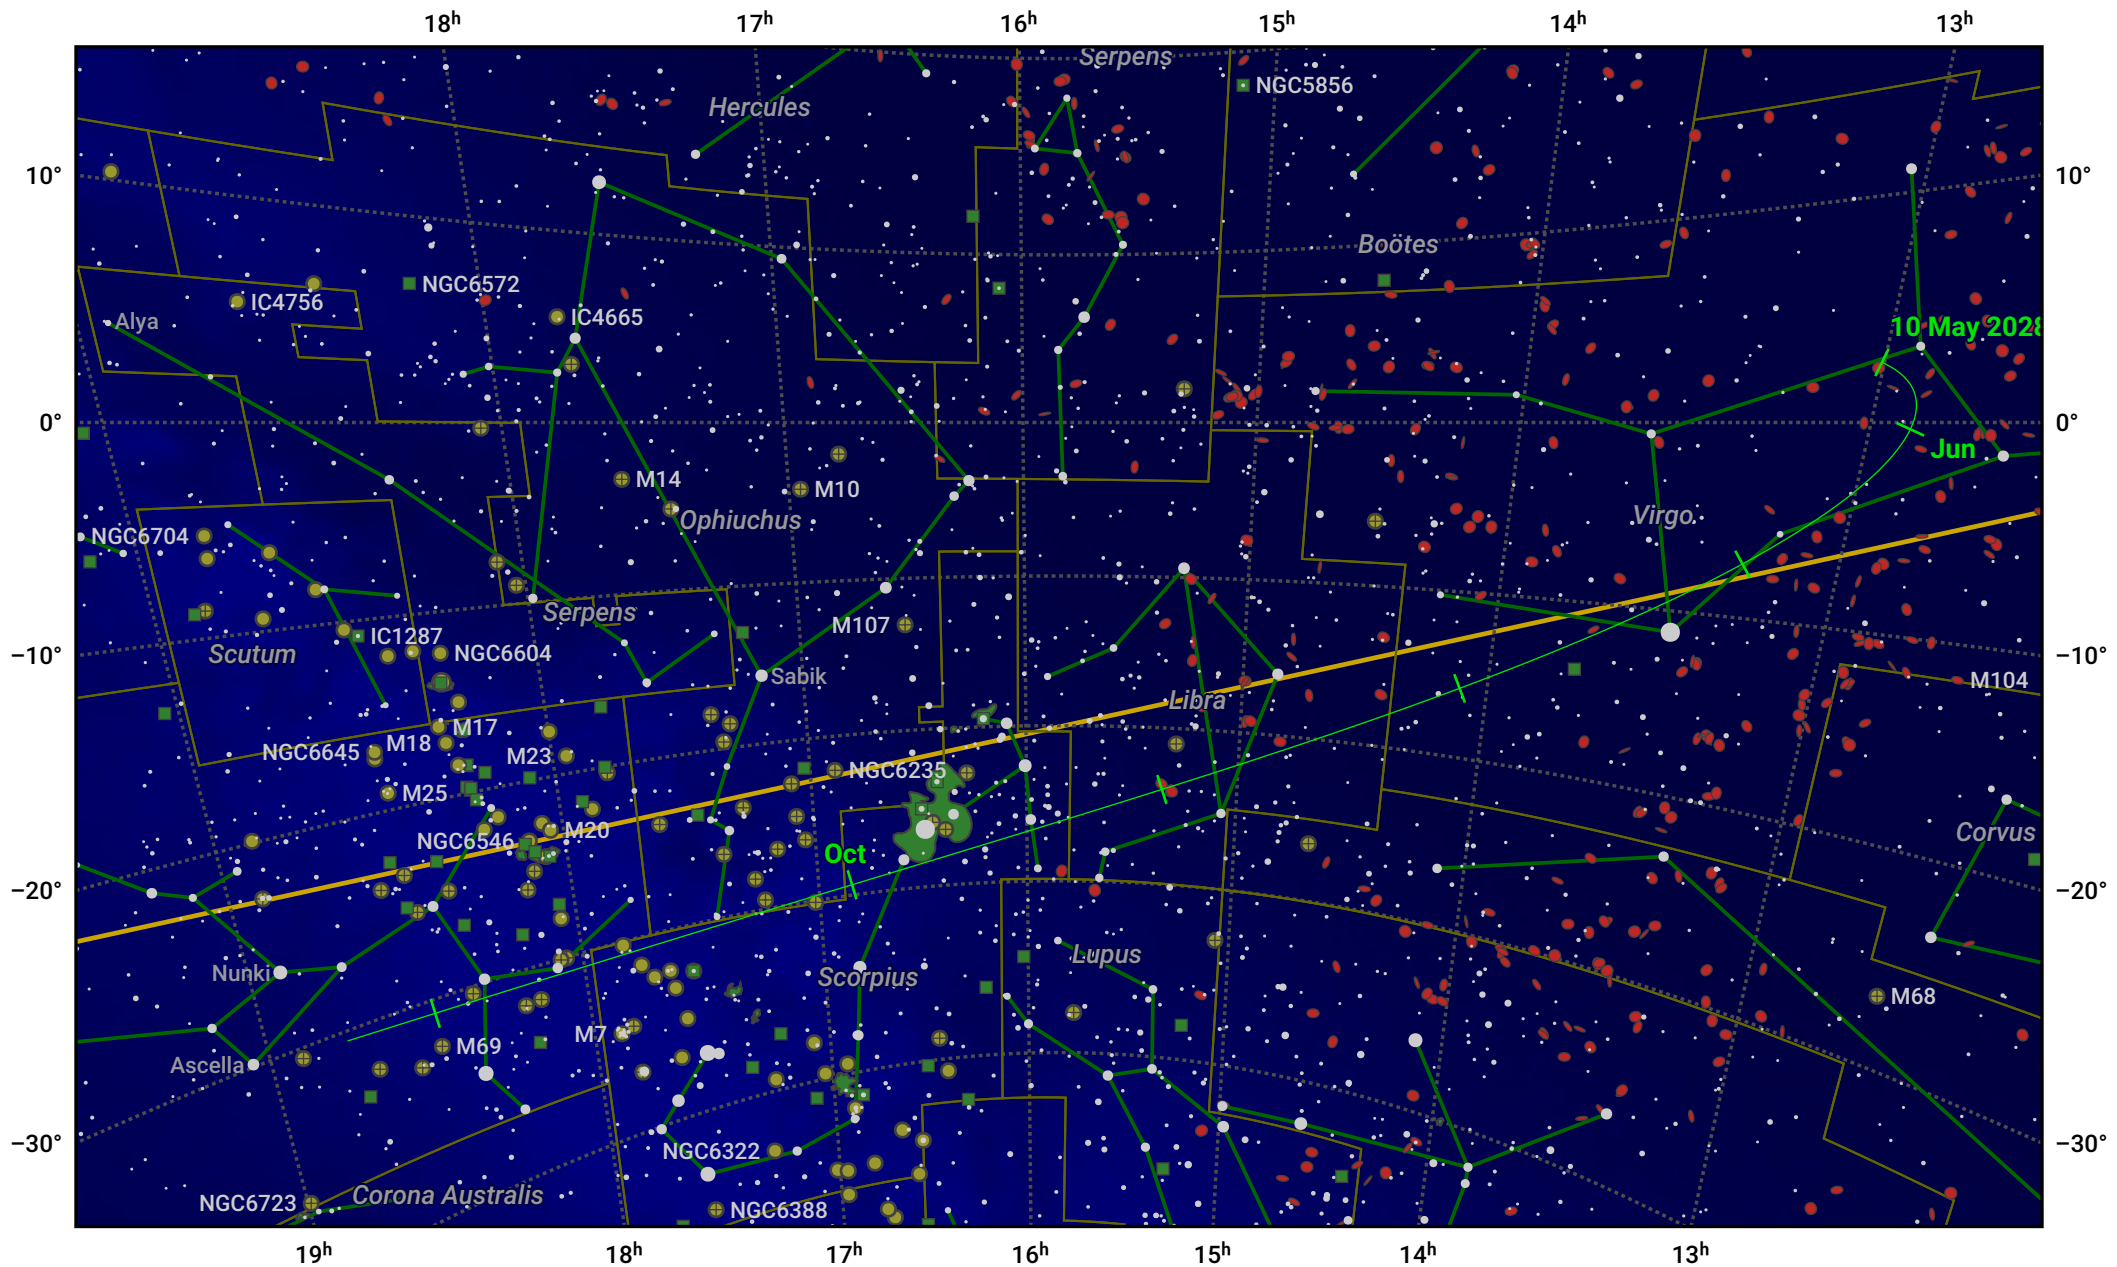

The path of 71P/Clark starting on 10 May 2028

© Dominic Ford 2011–2024. Date markers placed at midnight UTC. Downloaded from <https://in-the-sky.org>

Magnitude scale: · 7.0 · 6.0 · 5.0 · 4.0 · 3.0 · 2.0 · 1.0

— Ecliptic Plane

● Galaxy ■ Bright nebula ● Open cluster ● Globular cluster

Date	Mag
2028 Jun 13	11.0
2028 Jul 1	10.7
2028 Sep 1	10.4
2028 Oct 30	12.1
2028 Nov 1	12.2