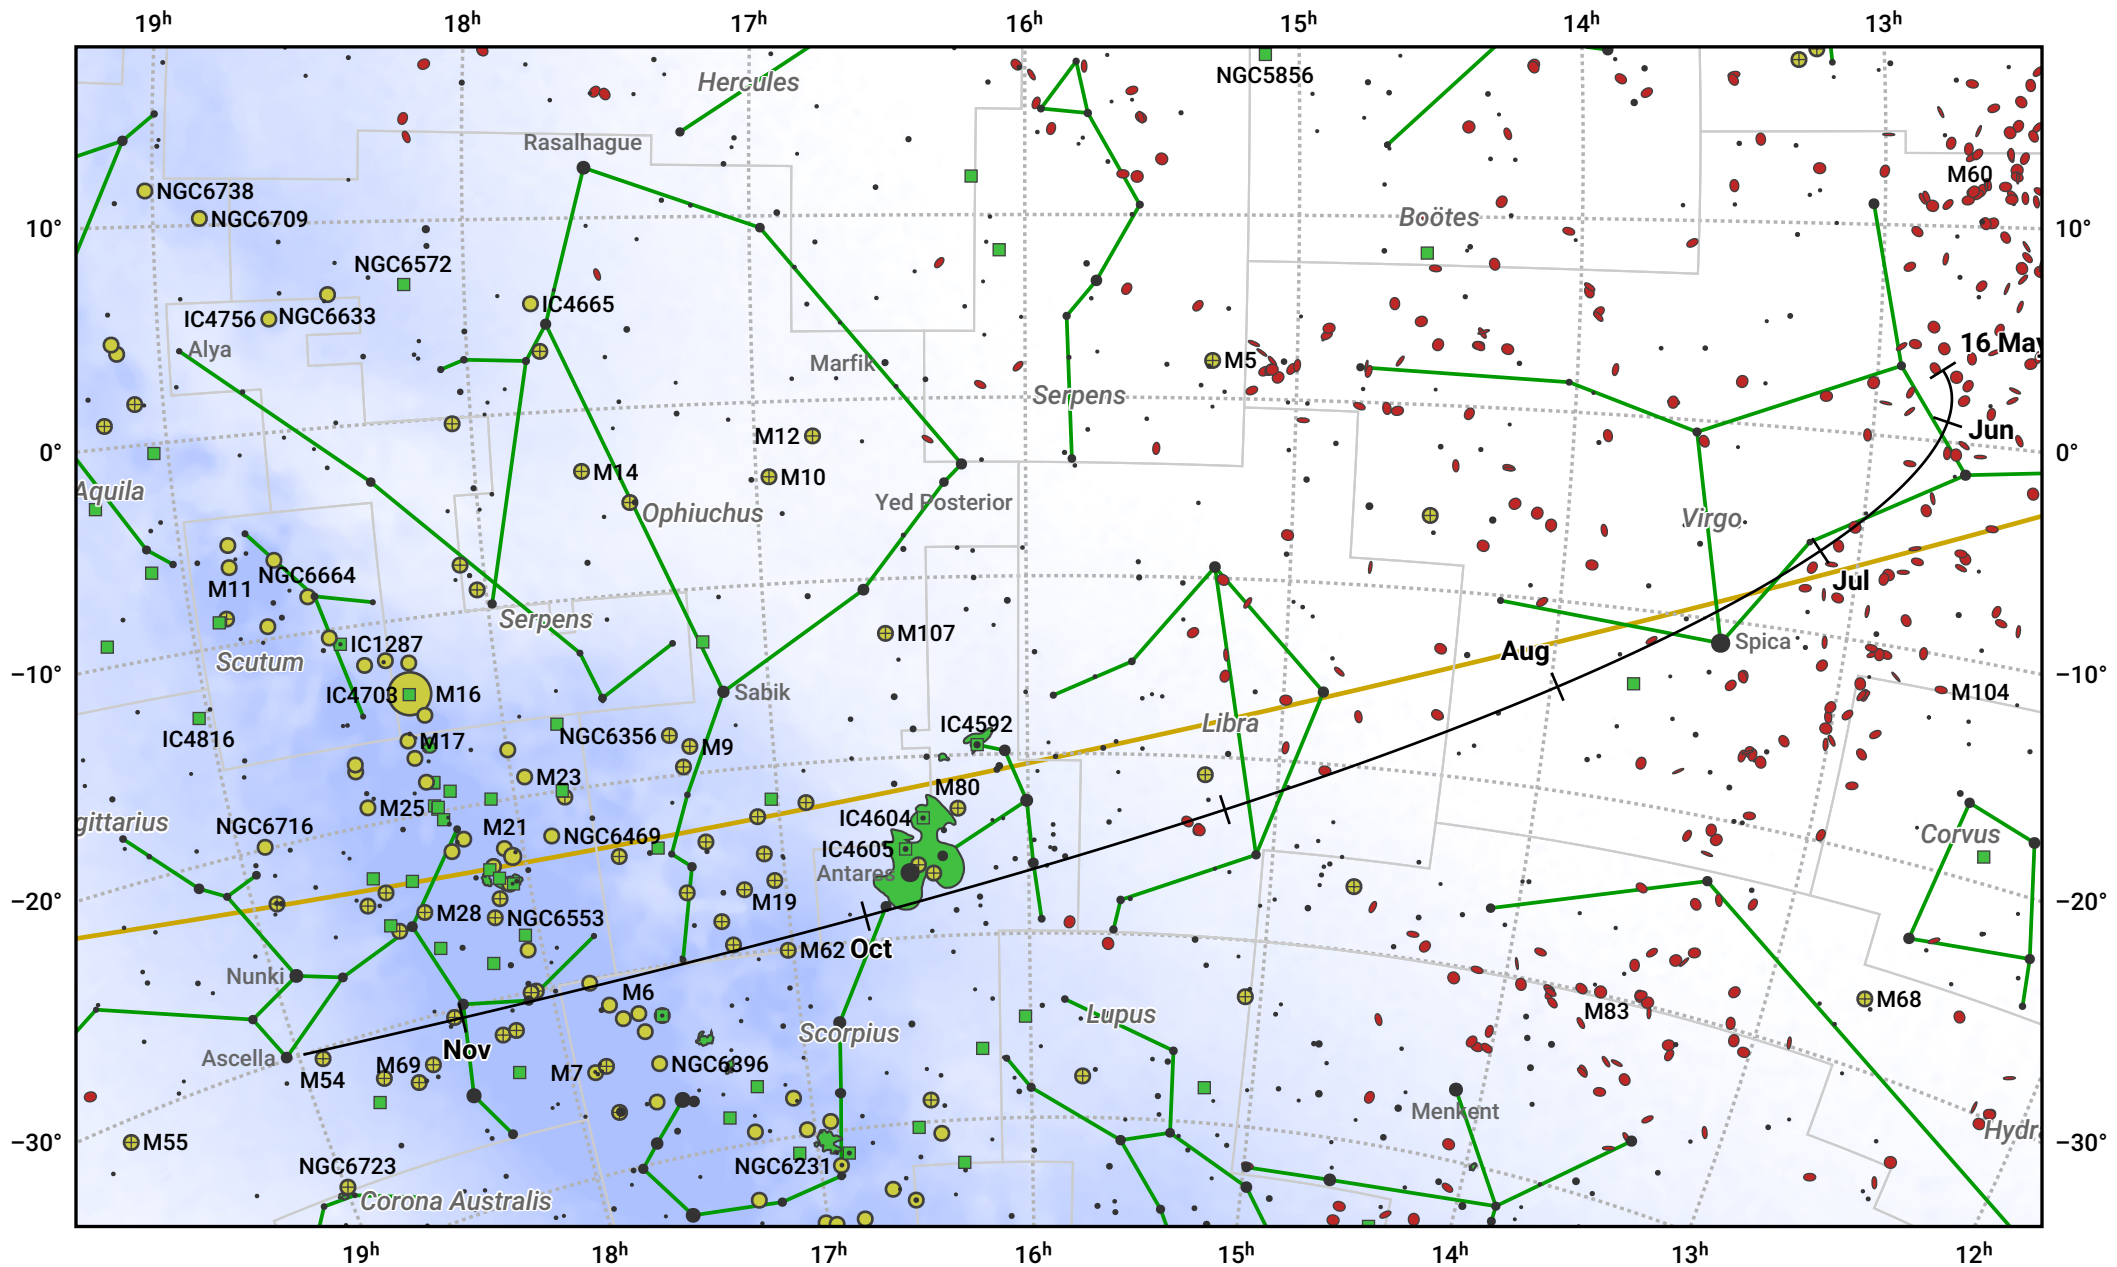

The path of 71P/Clark starting on 16 May 2028

© Dominic Ford 2011–2024. Date markers placed at midnight UTC. Downloaded from <https://in-the-sky.org>

Magnitude scale: 6.0 5.0 4.0 3.0 2.0 1.0

— Ecliptic Plane

Galaxy Bright nebula Open cluster Globular cluster

Date	Mag
2028 Jun 22	11.1
2028 Jul 1	10.9
2028 Sep 1	10.5
2028 Nov 1	12.0
2028 Nov 3	12.1