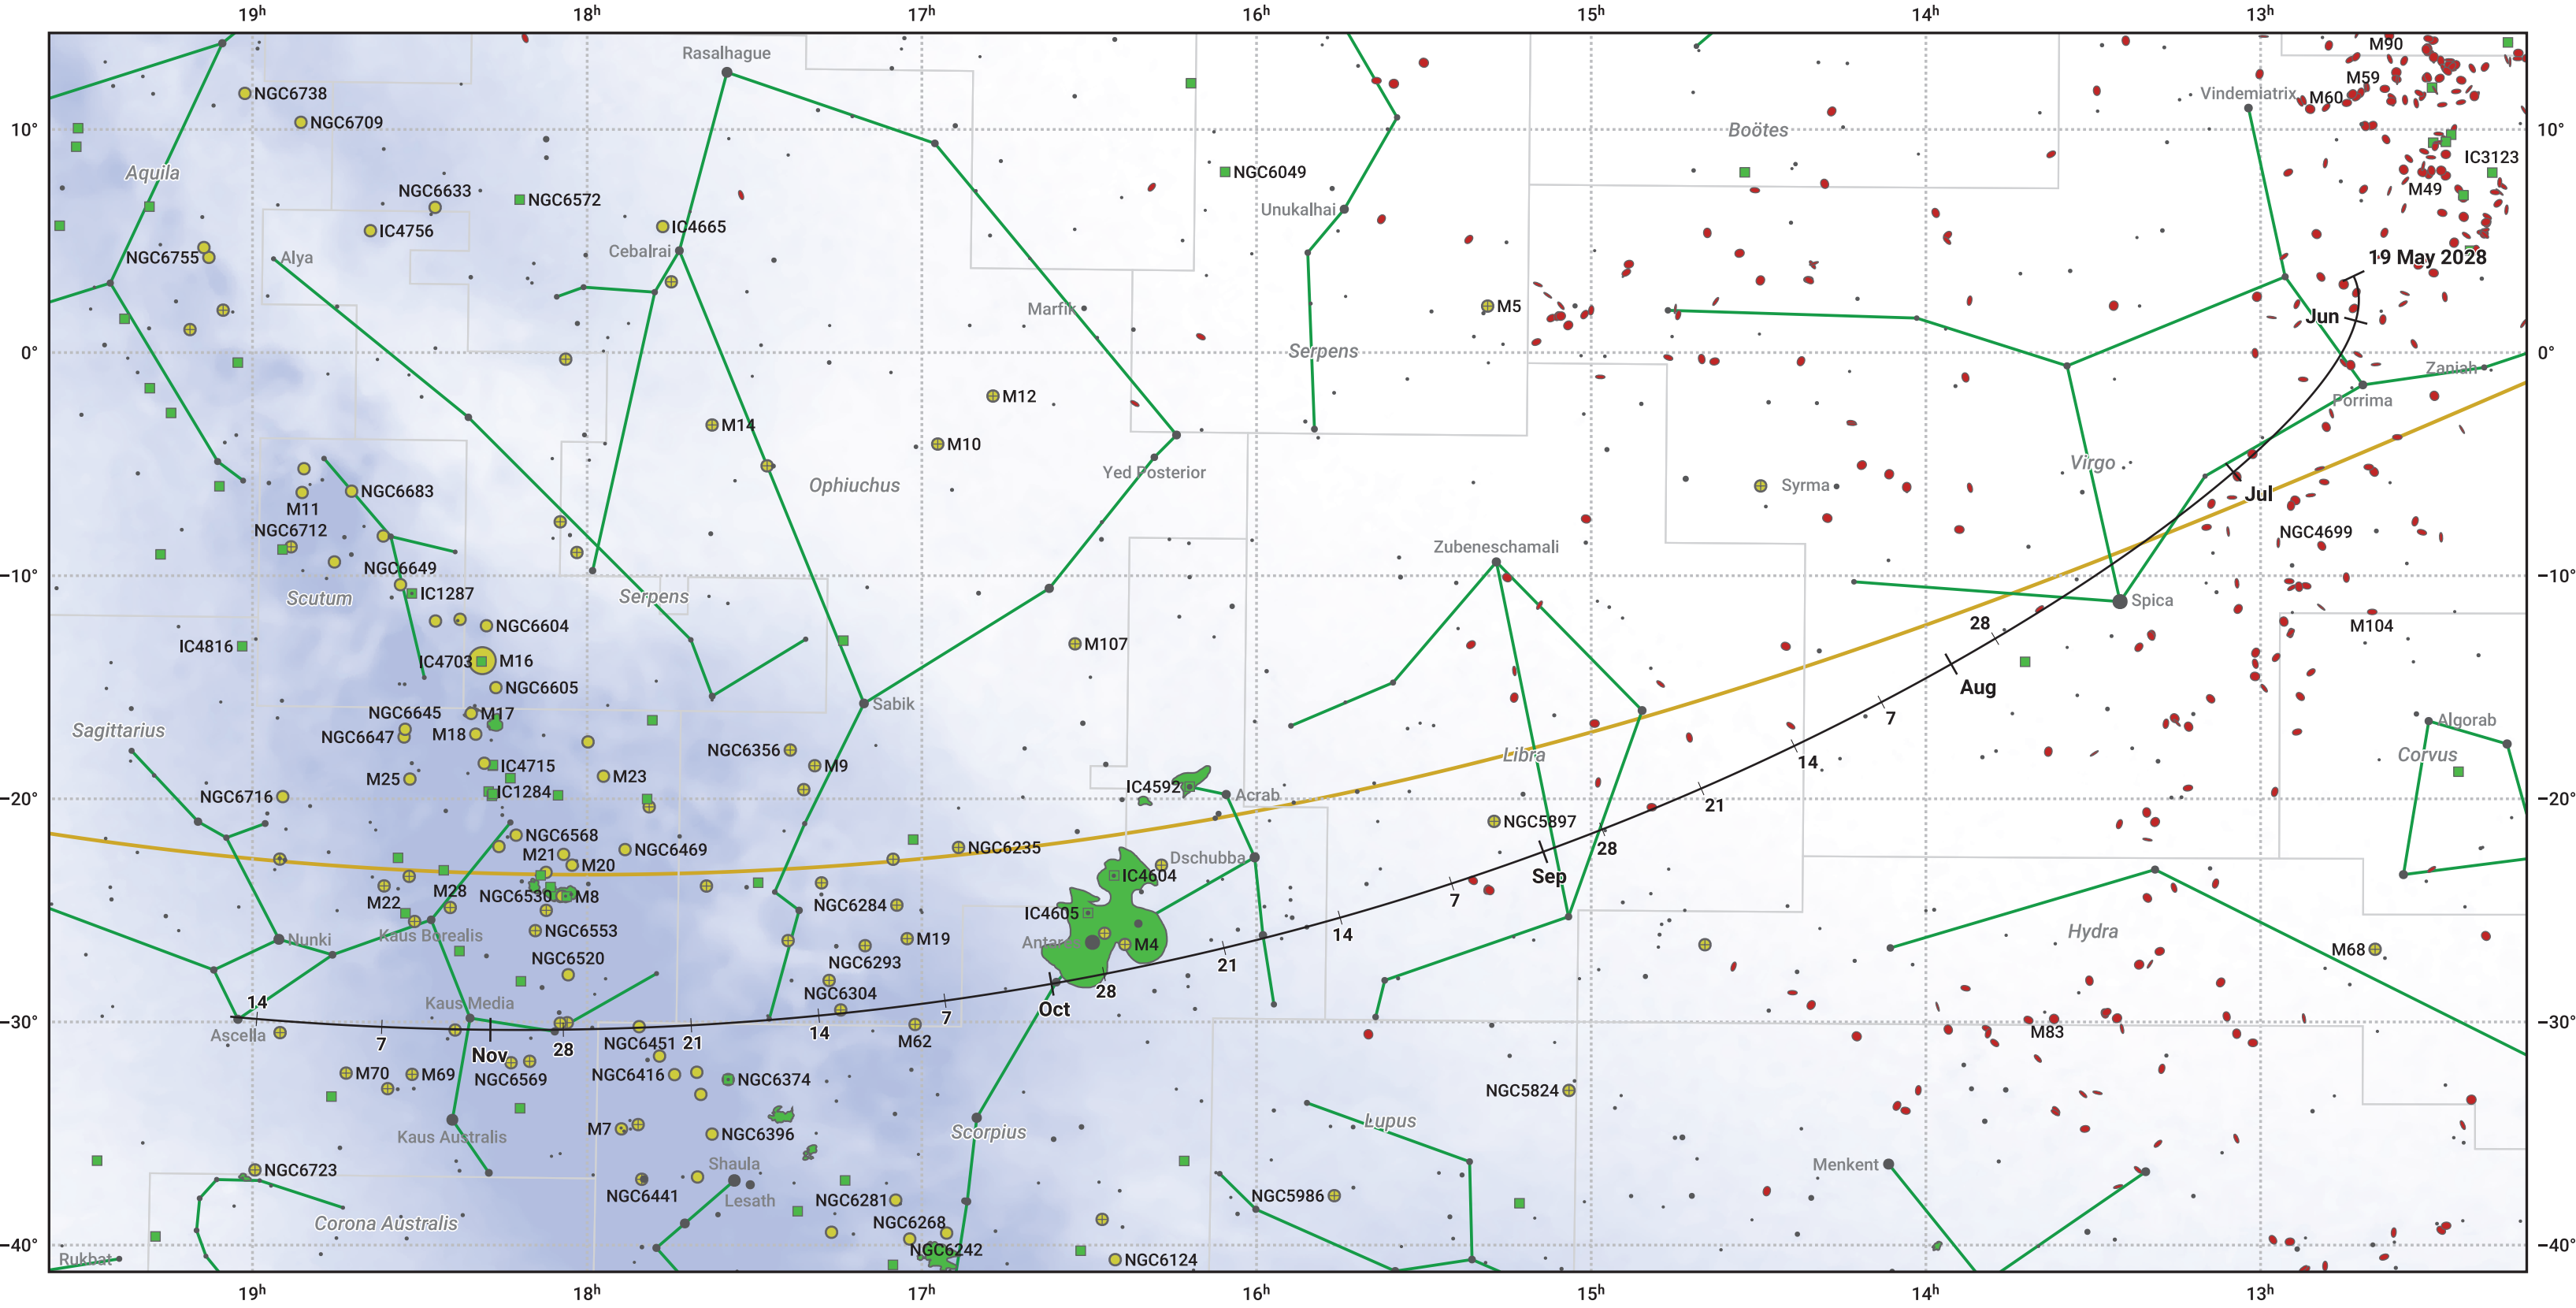

The path of 71P/Clark starting on 19 May 2028

© Dominic Ford 2011–2024. Date markers placed at midnight UTC. Downloaded from <https://in-the-sky.org>

Magnitude scale: ● 6.0 ● 5.0 ● 4.0 ● 3.0 ● 2.0 ● 1.0

— Ecliptic Plane

- Galaxy
- Bright nebula
- Open cluster
- ⊕ Globular cluster

Date	Mag
2028 Jun 26	11.2
2028 Jul 1	11.1
2028 Sep 1	10.6
2028 Nov 1	12.0
2028 Nov 5	12.2