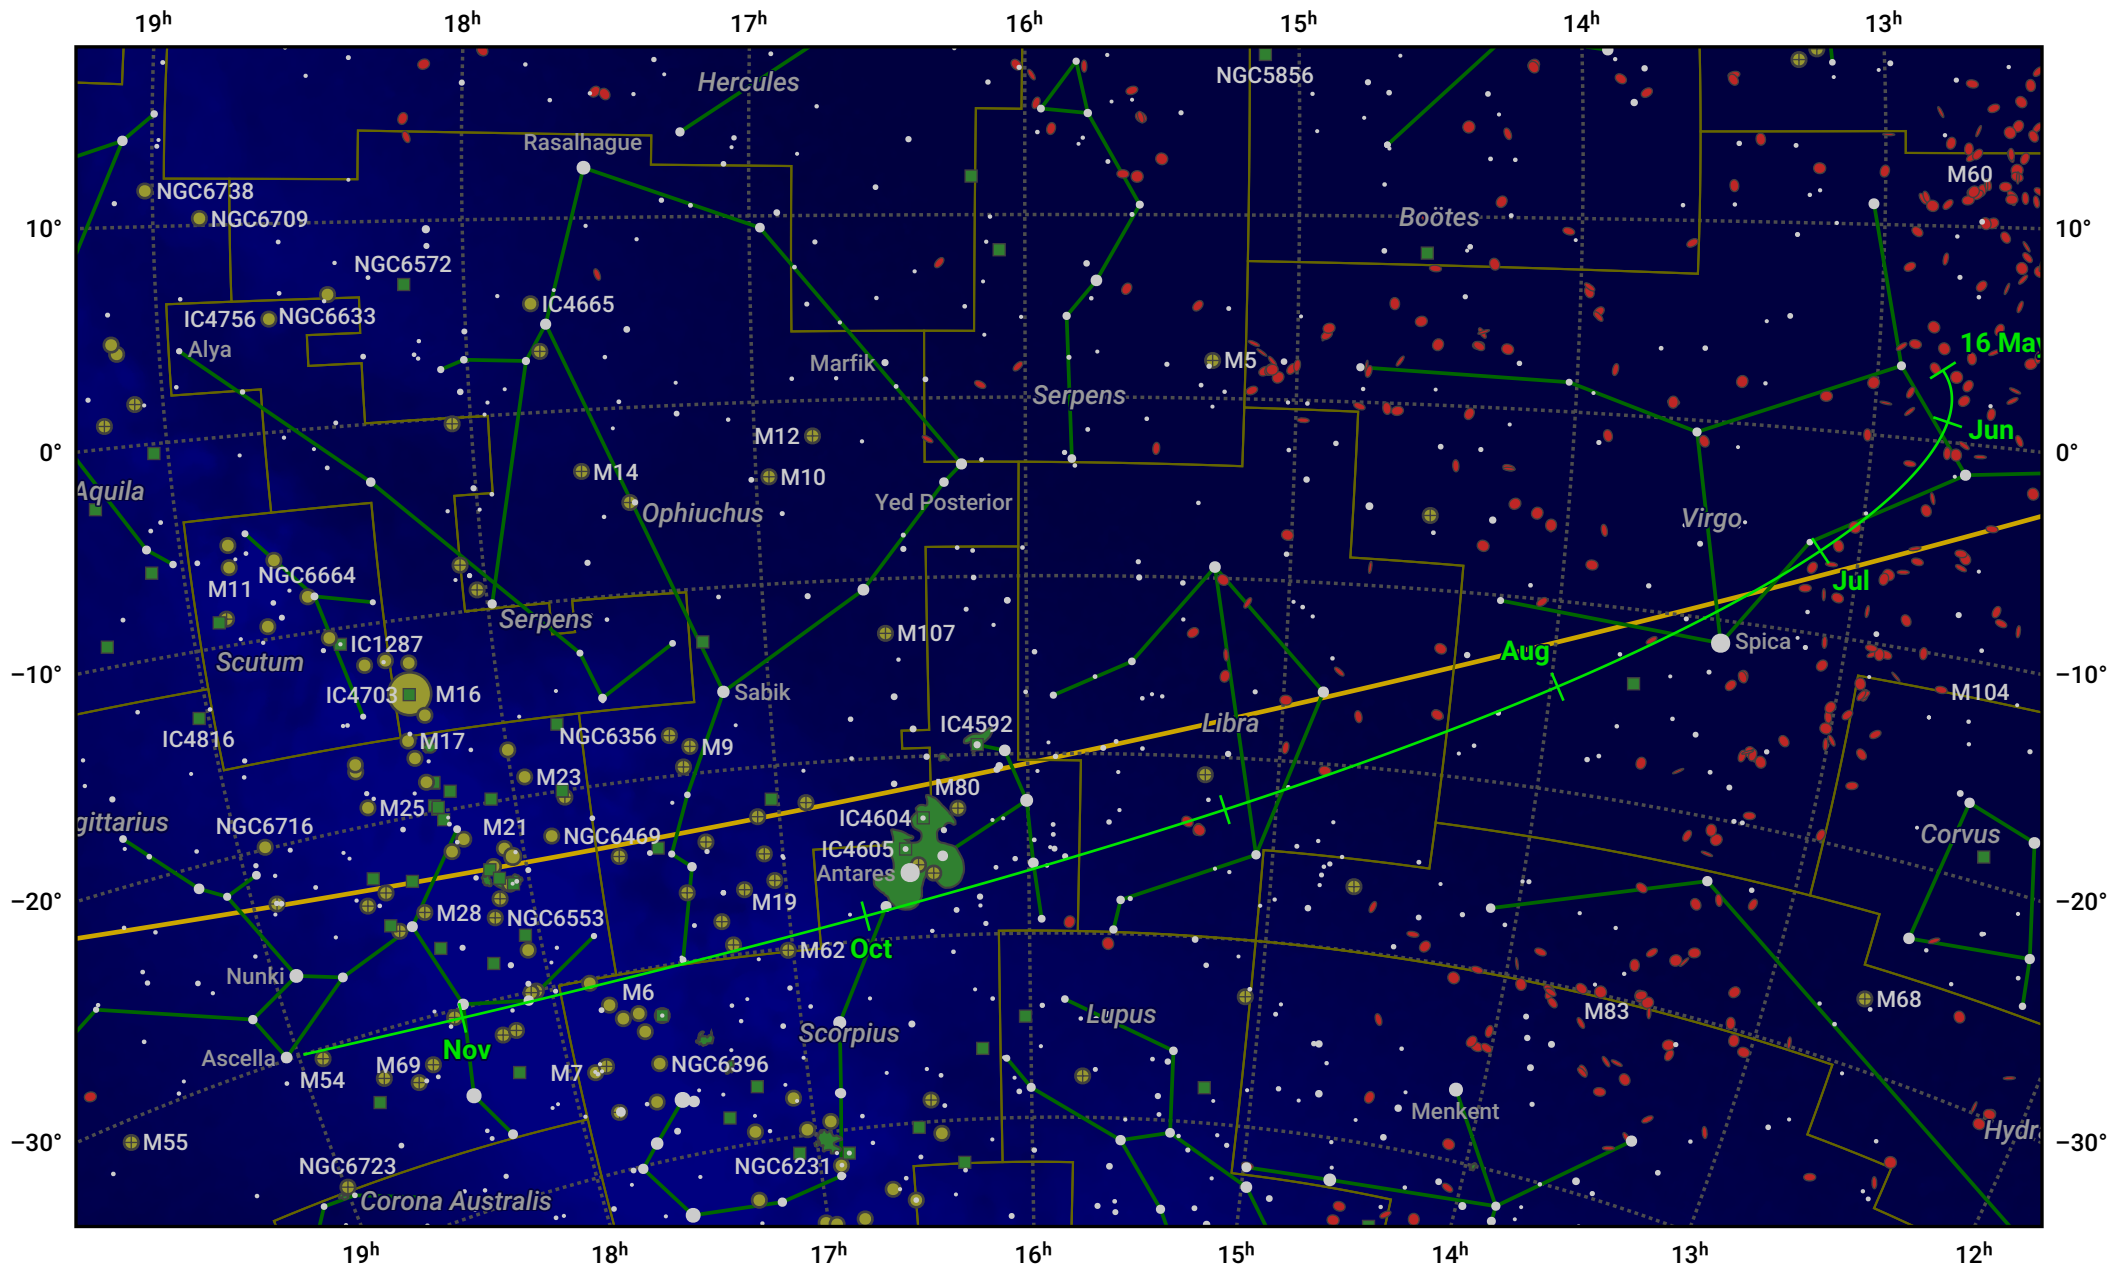

# The path of 71P/Clark starting on 16 May 2028

© Dominic Ford 2011–2024. Date markers placed at midnight UTC. Downloaded from <https://in-the-sky.org>

Magnitude scale: ● 6.0 ● 5.0 ● 4.0 ● 3.0 ● 2.0 ● 1.0

— Ecliptic Plane

● Galaxy    ■ Bright nebula    ● Open cluster    ● Globular cluster

Date	Mag
2028 Jun 22	11.1
2028 Jul 1	10.9
2028 Sep 1	10.5
2028 Nov 1	12.0
2028 Nov 3	12.1