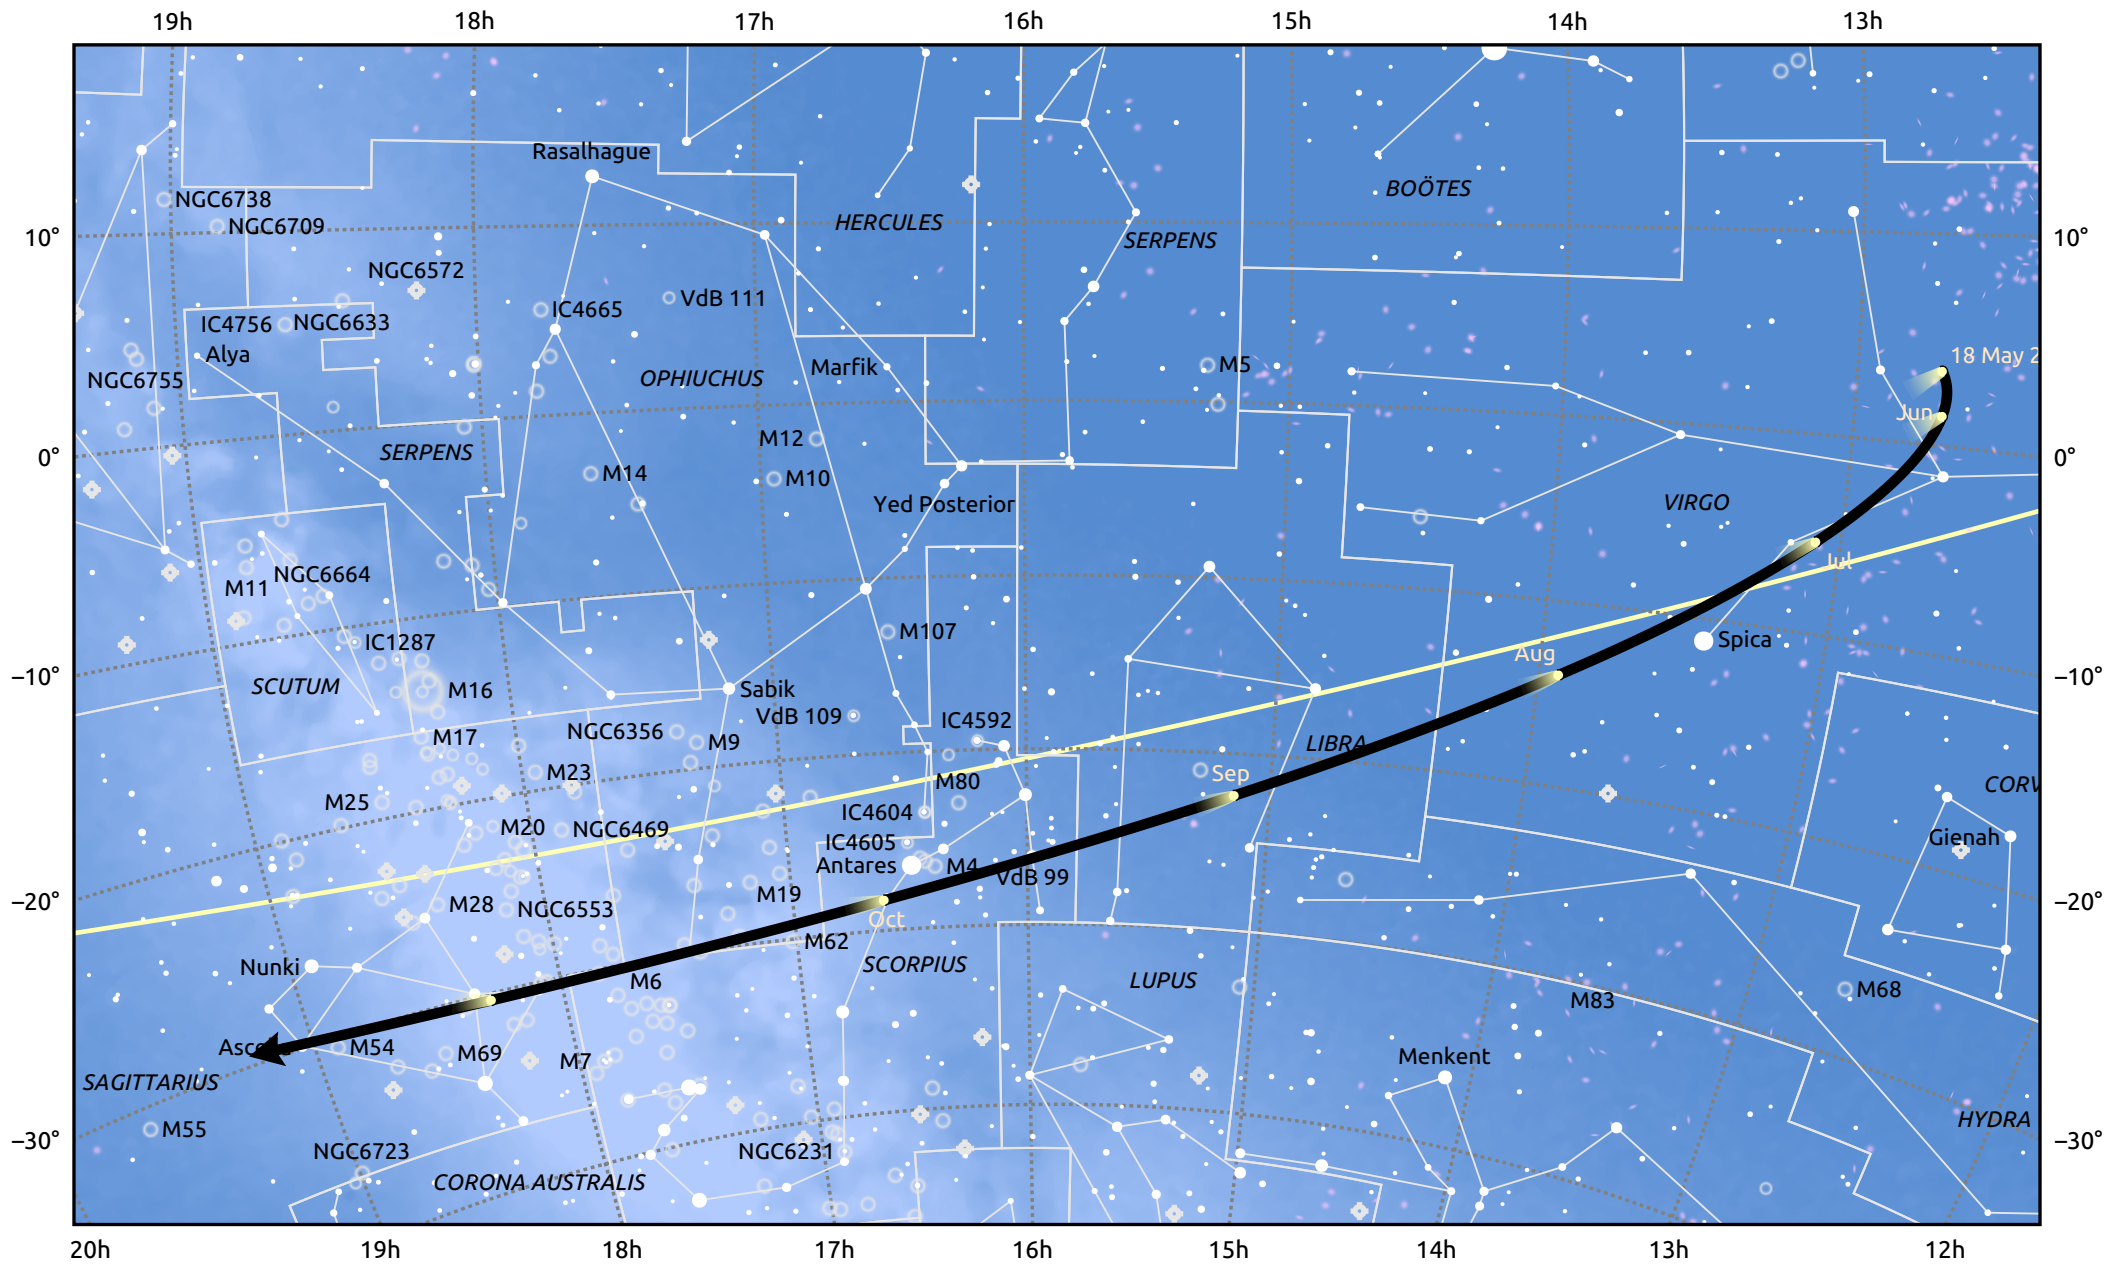

The path of 71P/Clark starting on 18 May 2028

© Dominic Ford 2011–2025. Date markers placed at midnight UTC. Downloaded from <https://in-the-sky.org>

Magnitude scale: • 6.0 • 5.0 • 4.0 • 3.0 • 2.0 • 1.0 • 0.0

— Ecliptic Plane

Galaxy • Bright nebula • Open cluster • Globular cluster • Planetary nebula

Date	Mag
2028 Jun 24	11.2
2028 Jul 1	11.1
2028 Sep 1	10.6
2028 Nov 1	12.0
2028 Nov 6	12.2