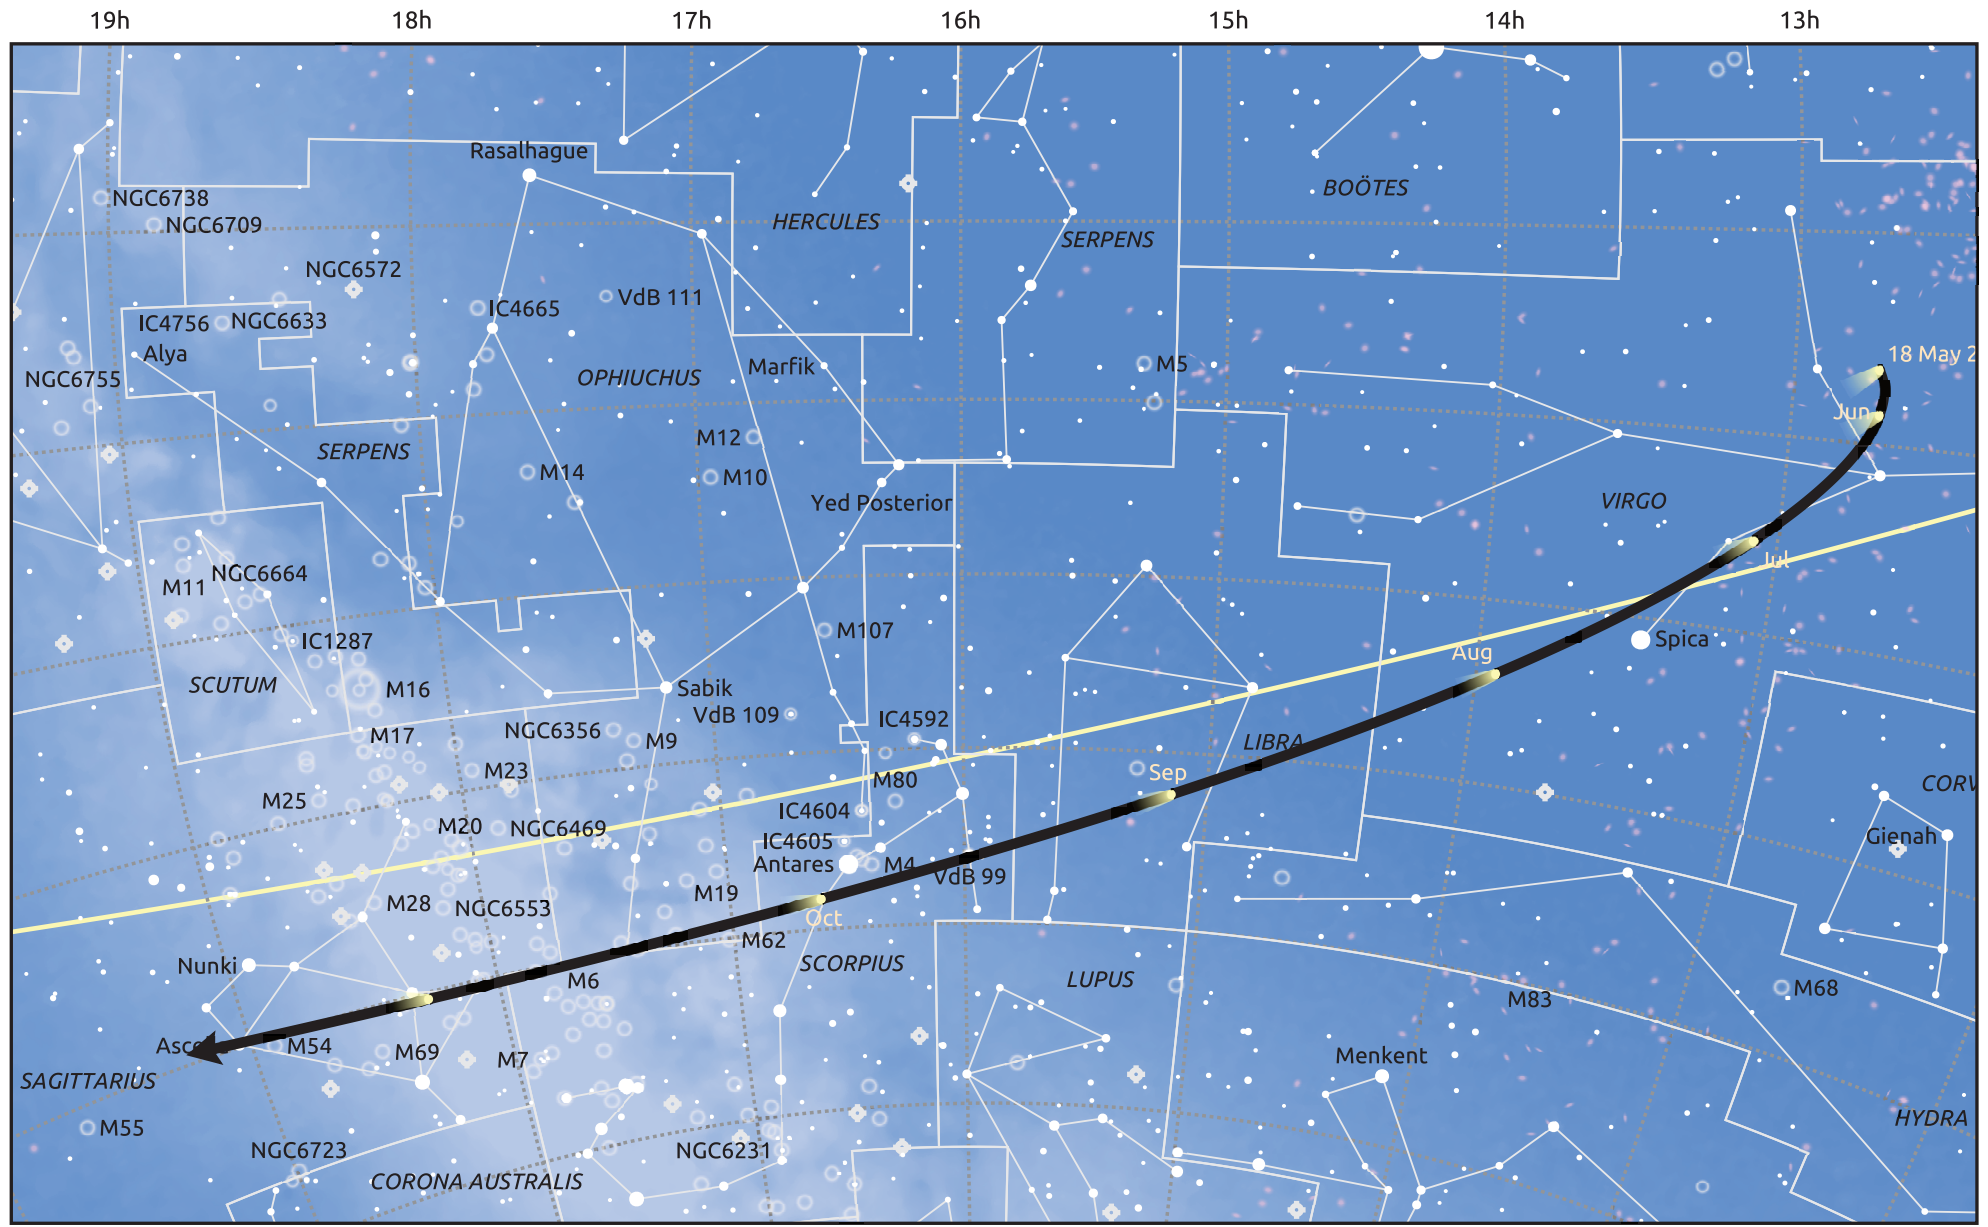

The path of 71P/Clark starting on 18 May 2028

© Dominic Ford 2011–2025. Date markers placed at midnight UTC. Downloaded from <https://in-the-sky.org>

Magnitude scale: ● -6.0 ● -5.0 ● -4.0 ● -3.0 ● -2.0 ● -1.0 ● 0.0

— Ecliptic Plane

- ◆ Galaxy
- Bright nebula
- Open cluster
- Globular cluster
- ◆ Planetary nebula

| Date | Mag |
|-------------|------|
| 2028 Jun 24 | 11.2 |
| 2028 Jul 1 | 11.1 |
| 2028 Sep 1 | 10.6 |
| 2028 Nov 1 | 12.0 |
| 2028 Nov 6 | 12.2 |