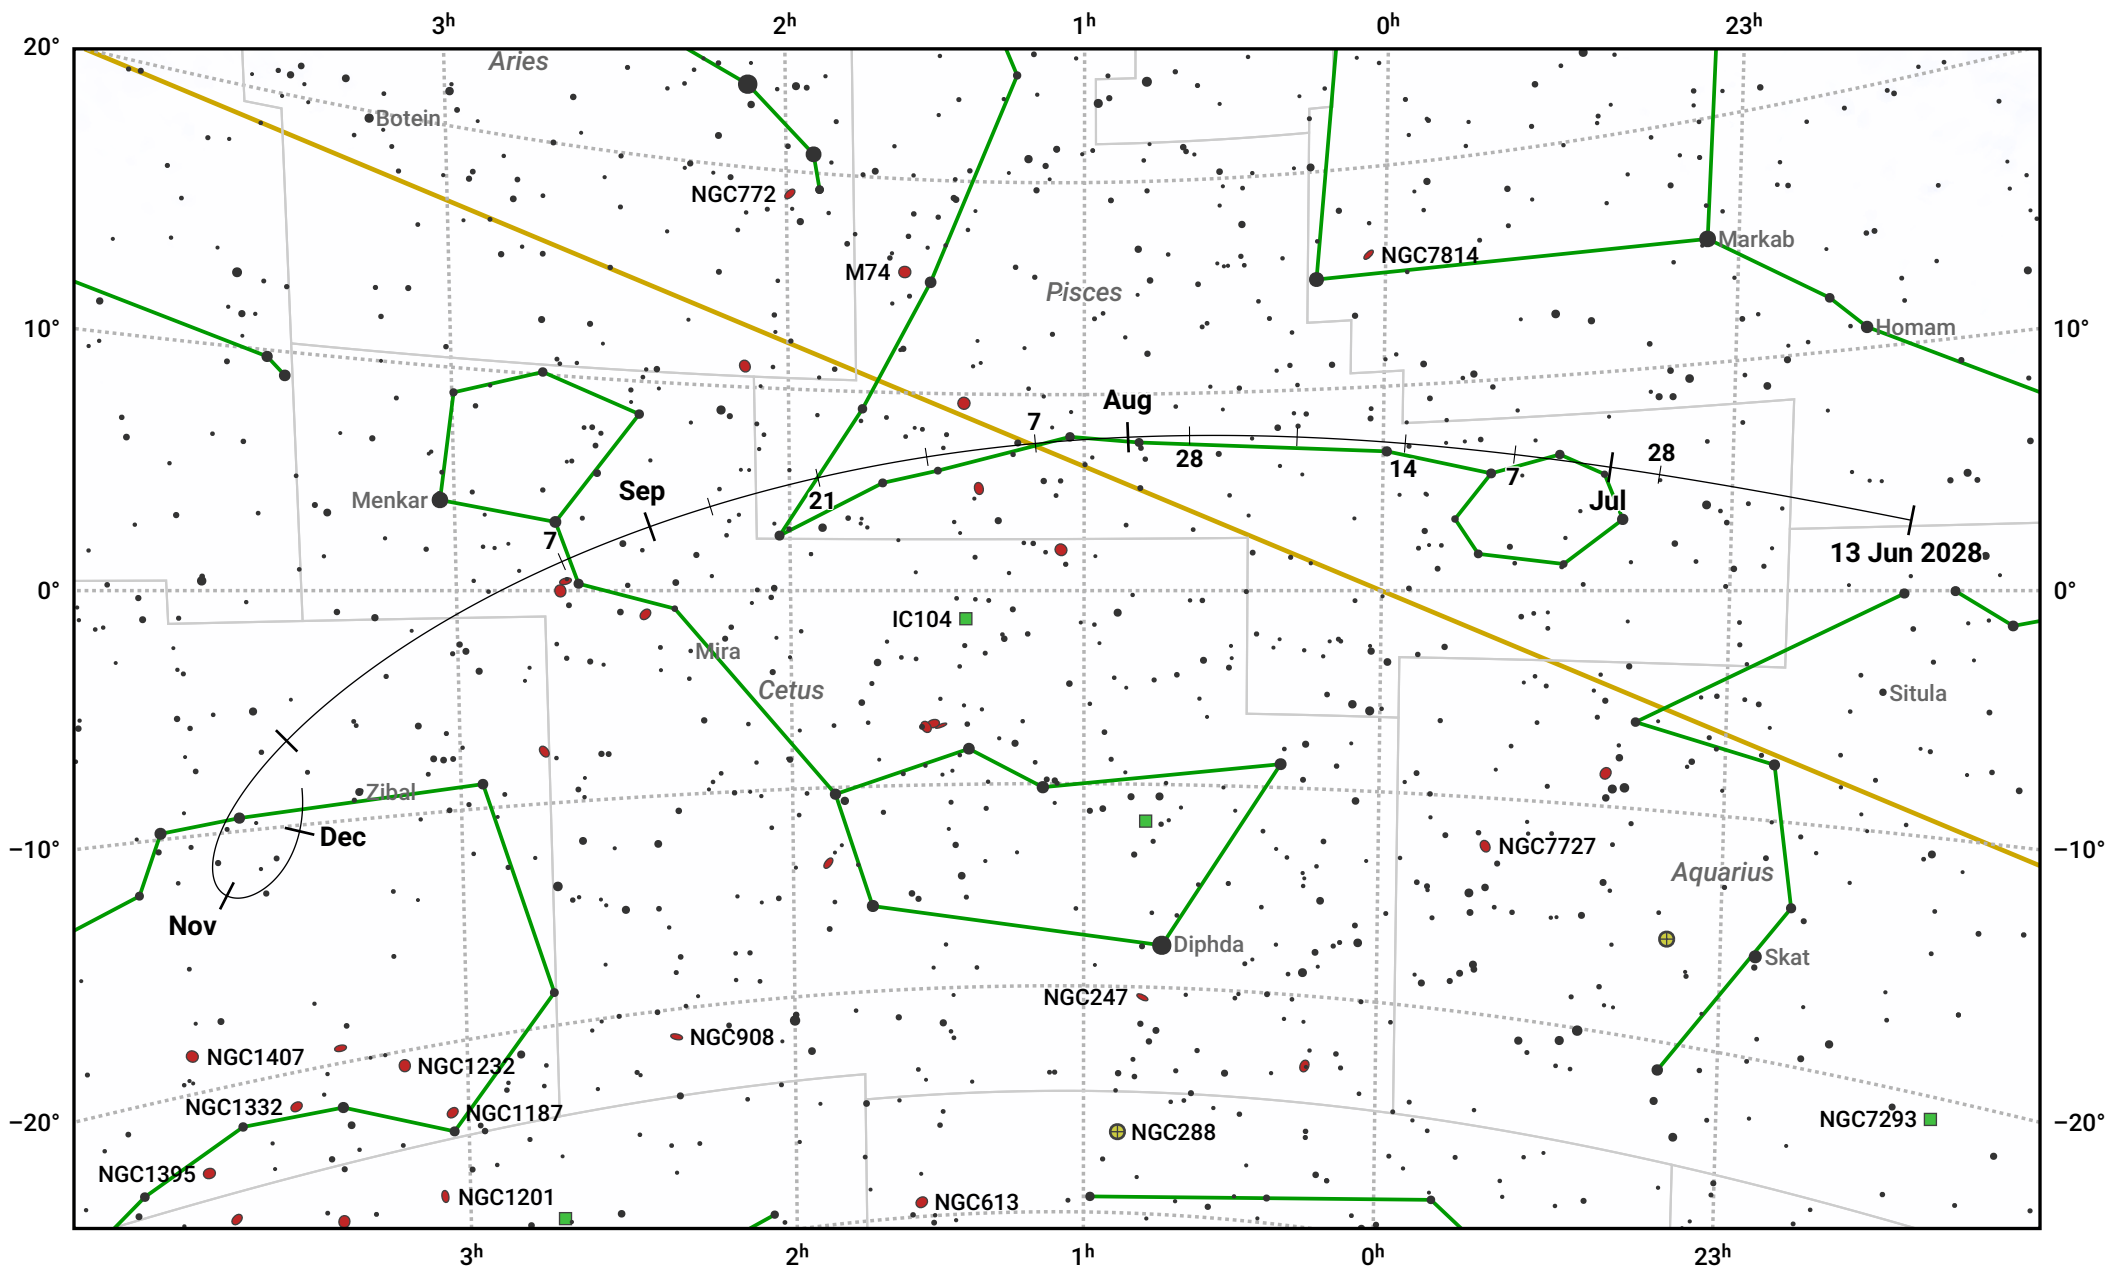

The path of 58P/Jackson-Neujmin starting on 13 Jun 2028

© Dominic Ford 2011–2024. Date markers placed at midnight UTC. Downloaded from <https://in-the-sky.org>

Magnitude scale: ● 7.0 ● 6.0 ● 5.0 ● 4.0 ● 3.0 ● 2.0

— Ecliptic Plane

● Galaxy ■ Bright nebula ● Open cluster ⊕ Globular cluster

Date	Mag
2028 Jul 1	9.1
2028 Jul 5	8.9
2028 Jul 29	7.9
2028 Sep 1	7.1
2028 Nov 1	8.1
2028 Nov 22	9.0