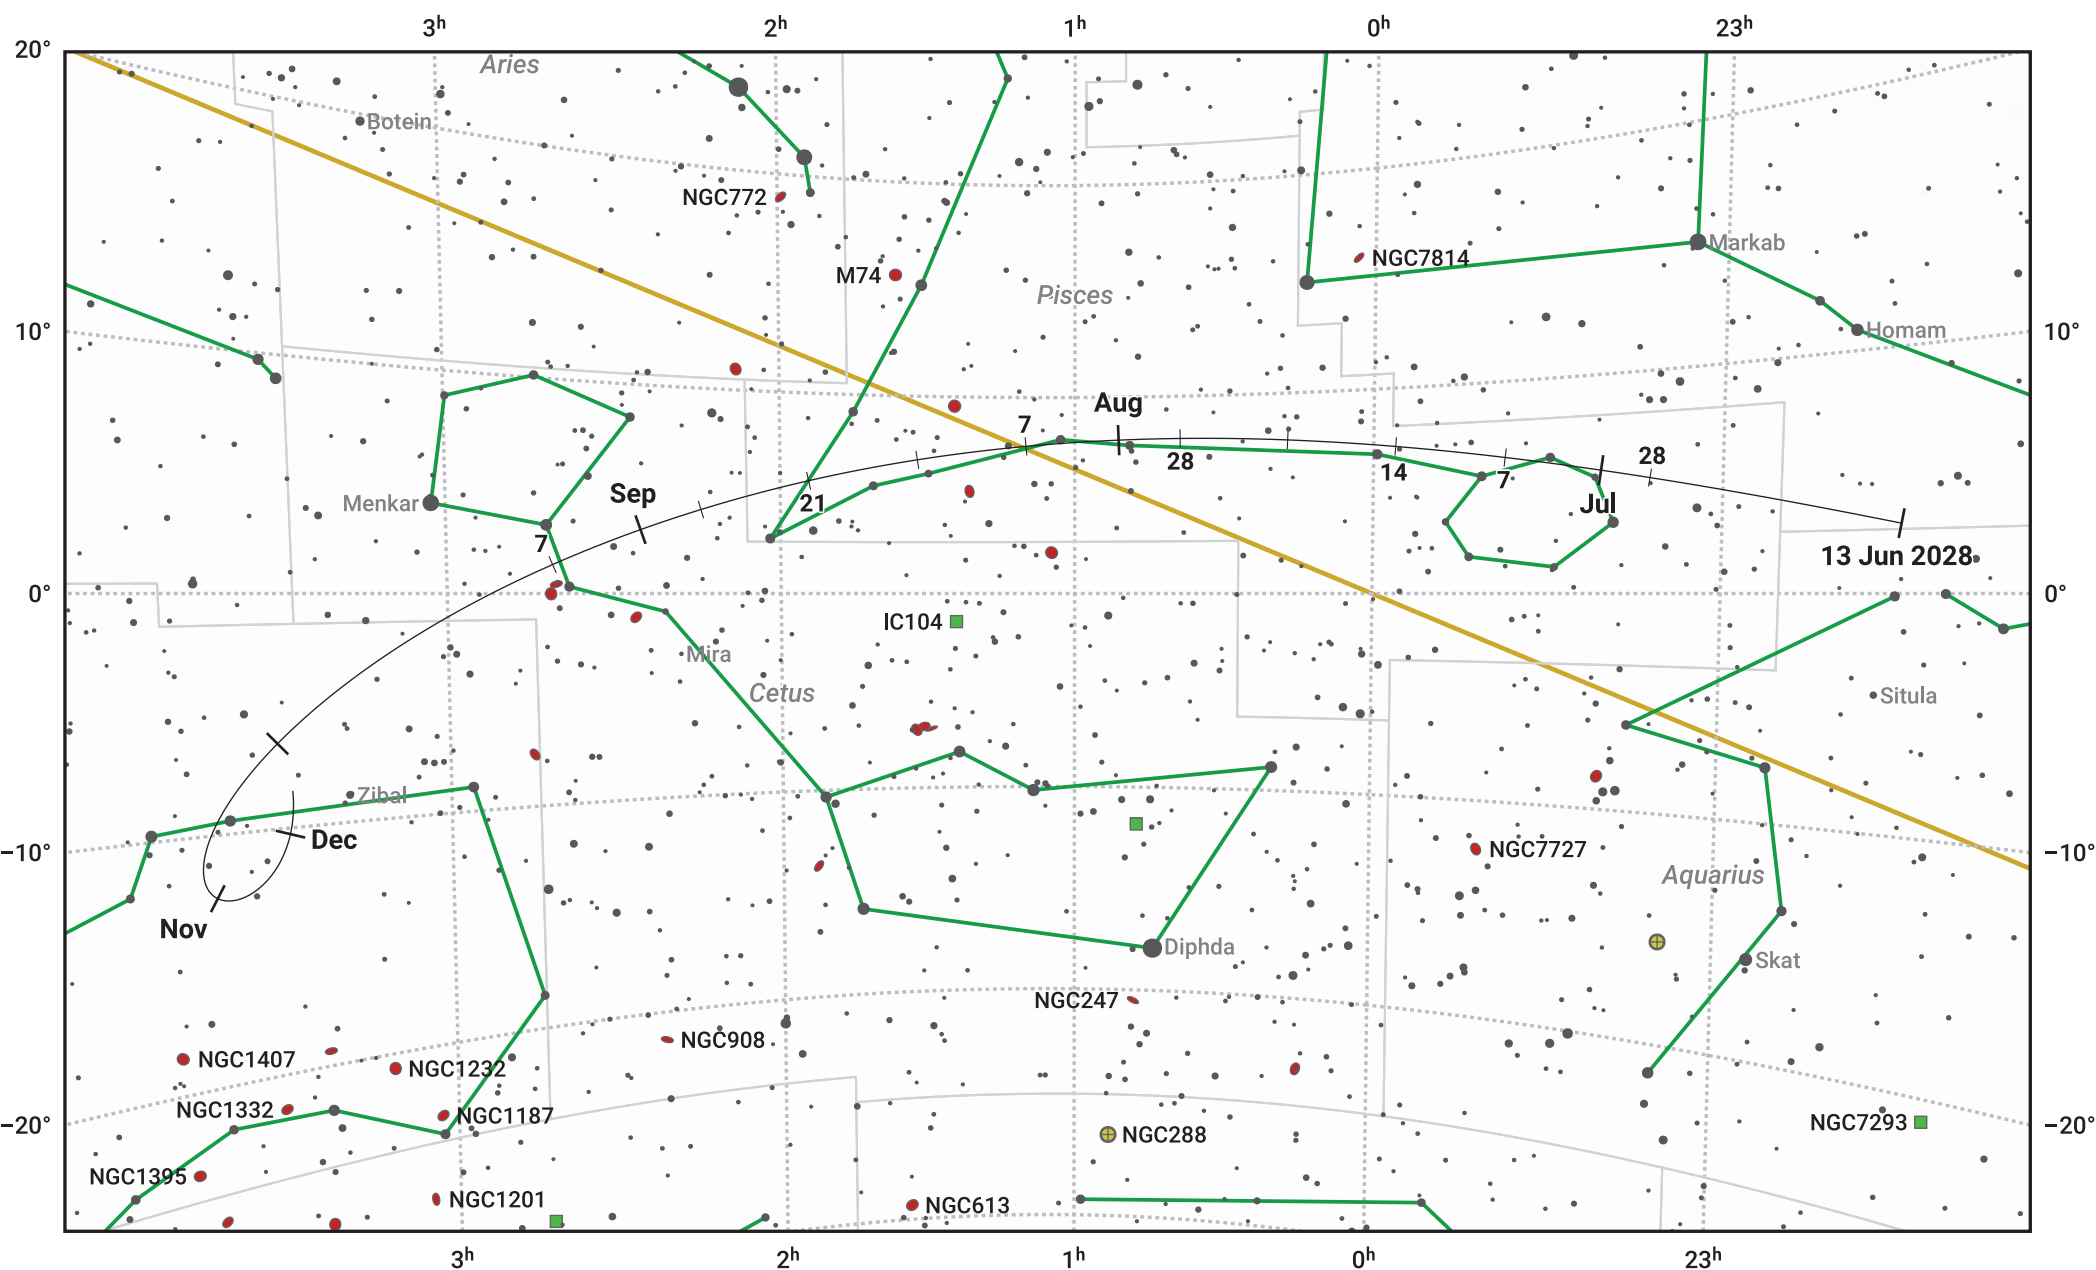

The path of 58P/Jackson-Neujmin starting on 13 Jun 2028

© Dominic Ford 2011–2024. Date markers placed at midnight UTC. Downloaded from <https://in-the-sky.org>

Magnitude scale: • 7.0 • 6.0 • 5.0 • 4.0 • 3.0 • 2.0

— Ecliptic Plane

- Galaxy
- Bright nebula
- Open cluster
- ⊕ Globular cluster

Date	Mag
2028 Jul 1	9.1
2028 Jul 5	8.9
2028 Jul 29	7.9
2028 Sep 1	7.1
2028 Nov 1	8.1
2028 Nov 22	9.0