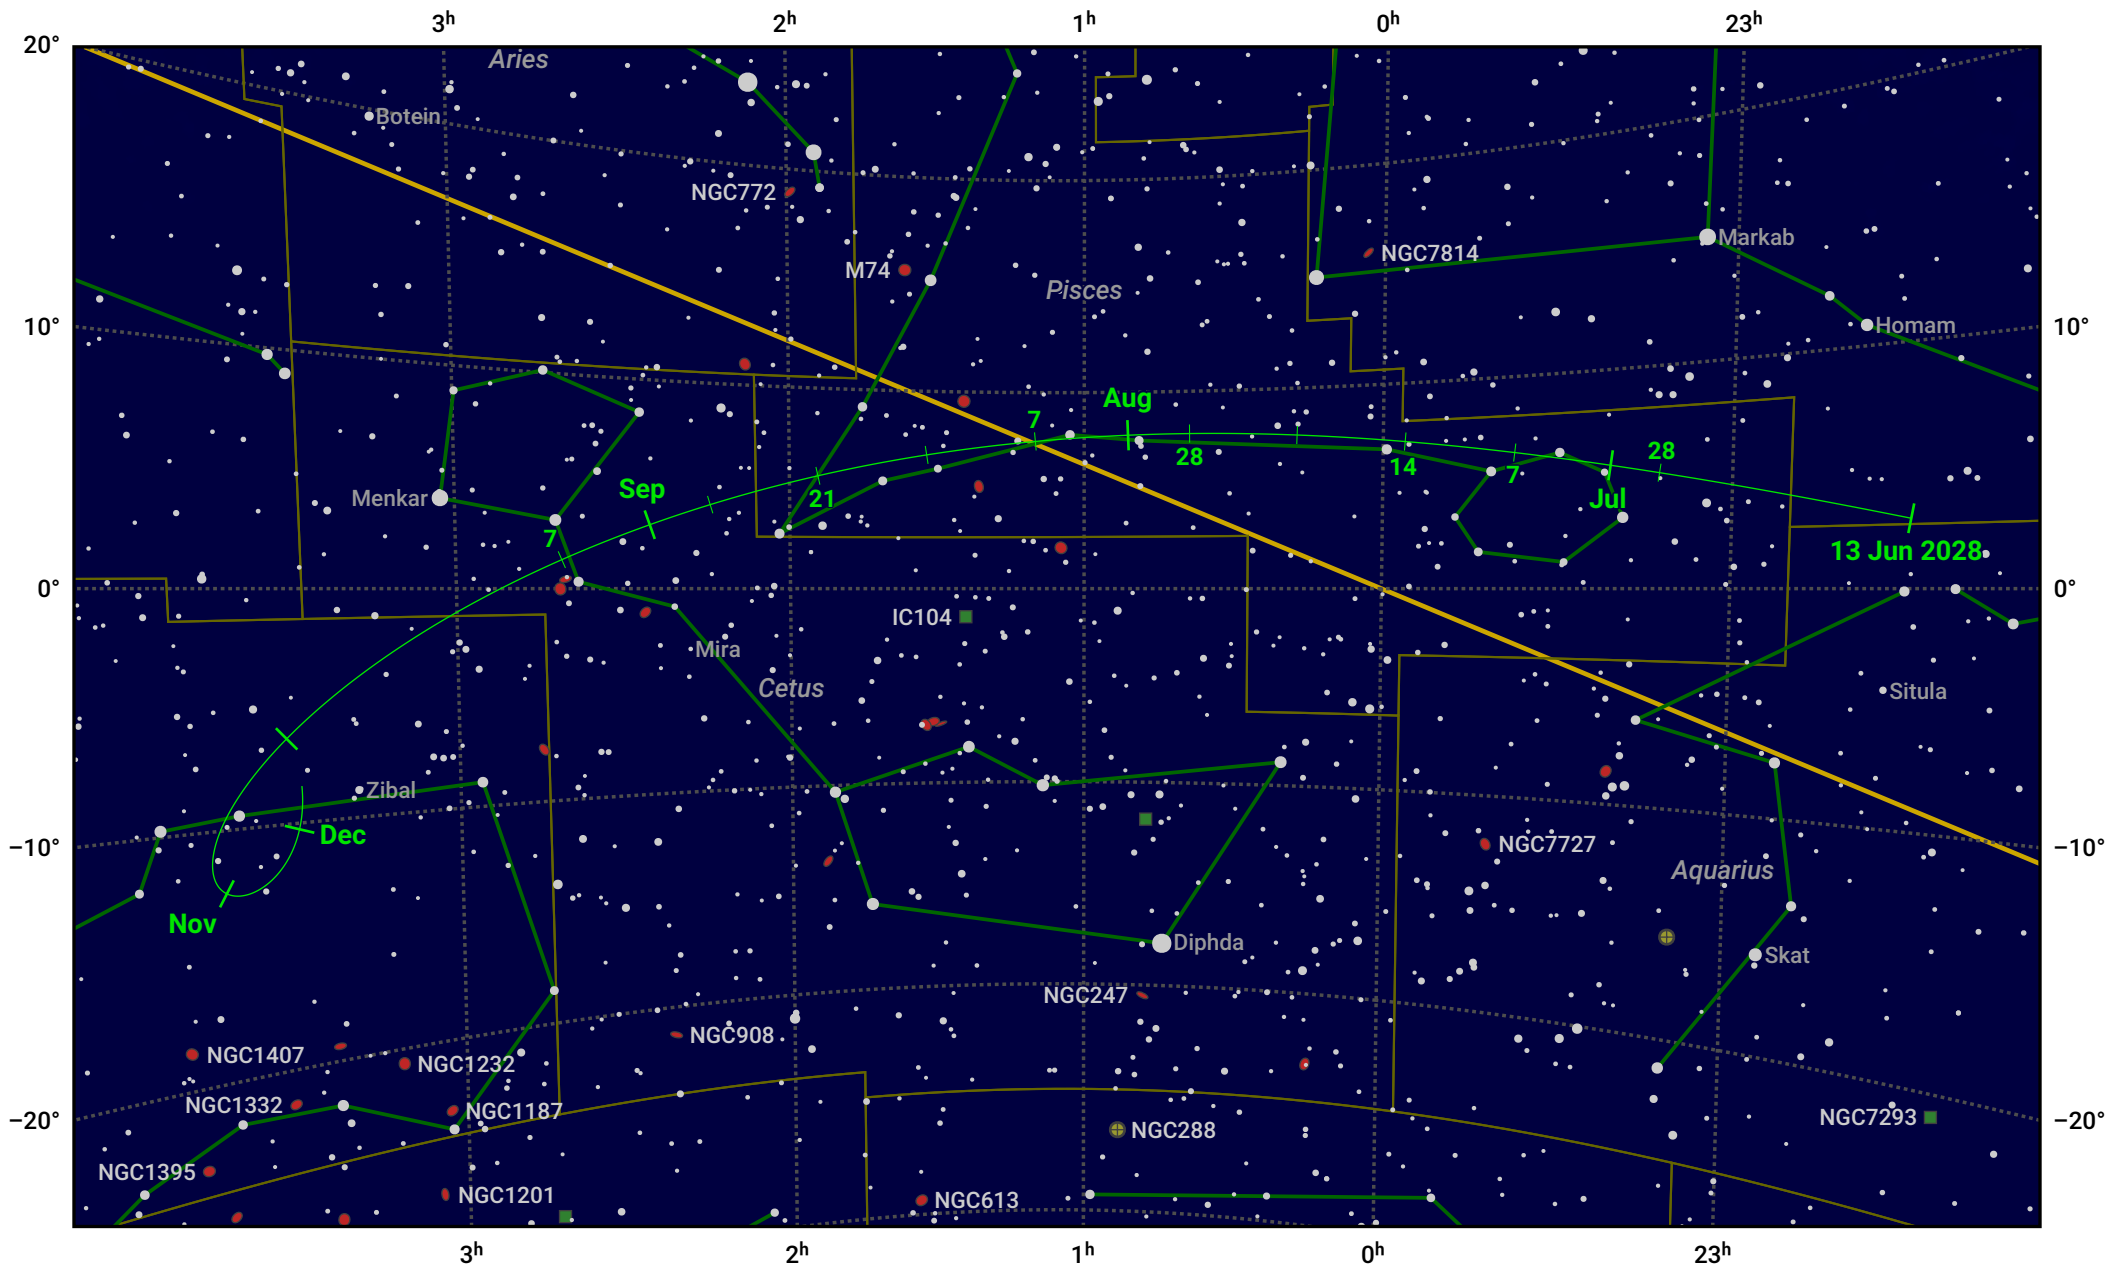

The path of 58P/Jackson-Neujmin starting on 13 Jun 2028

© Dominic Ford 2011–2024. Date markers placed at midnight UTC. Downloaded from <https://in-the-sky.org>

Magnitude scale: • 7.0 • 6.0 • 5.0 • 4.0 • 3.0 • 2.0

— Ecliptic Plane

● Galaxy
 ■ Bright nebula
 ● Open cluster
 ⊕ Globular cluster

Date	Mag
2028 Jul 1	9.1
2028 Jul 5	8.9
2028 Jul 29	7.9
2028 Sep 1	7.1
2028 Nov 1	8.1
2028 Nov 22	9.0