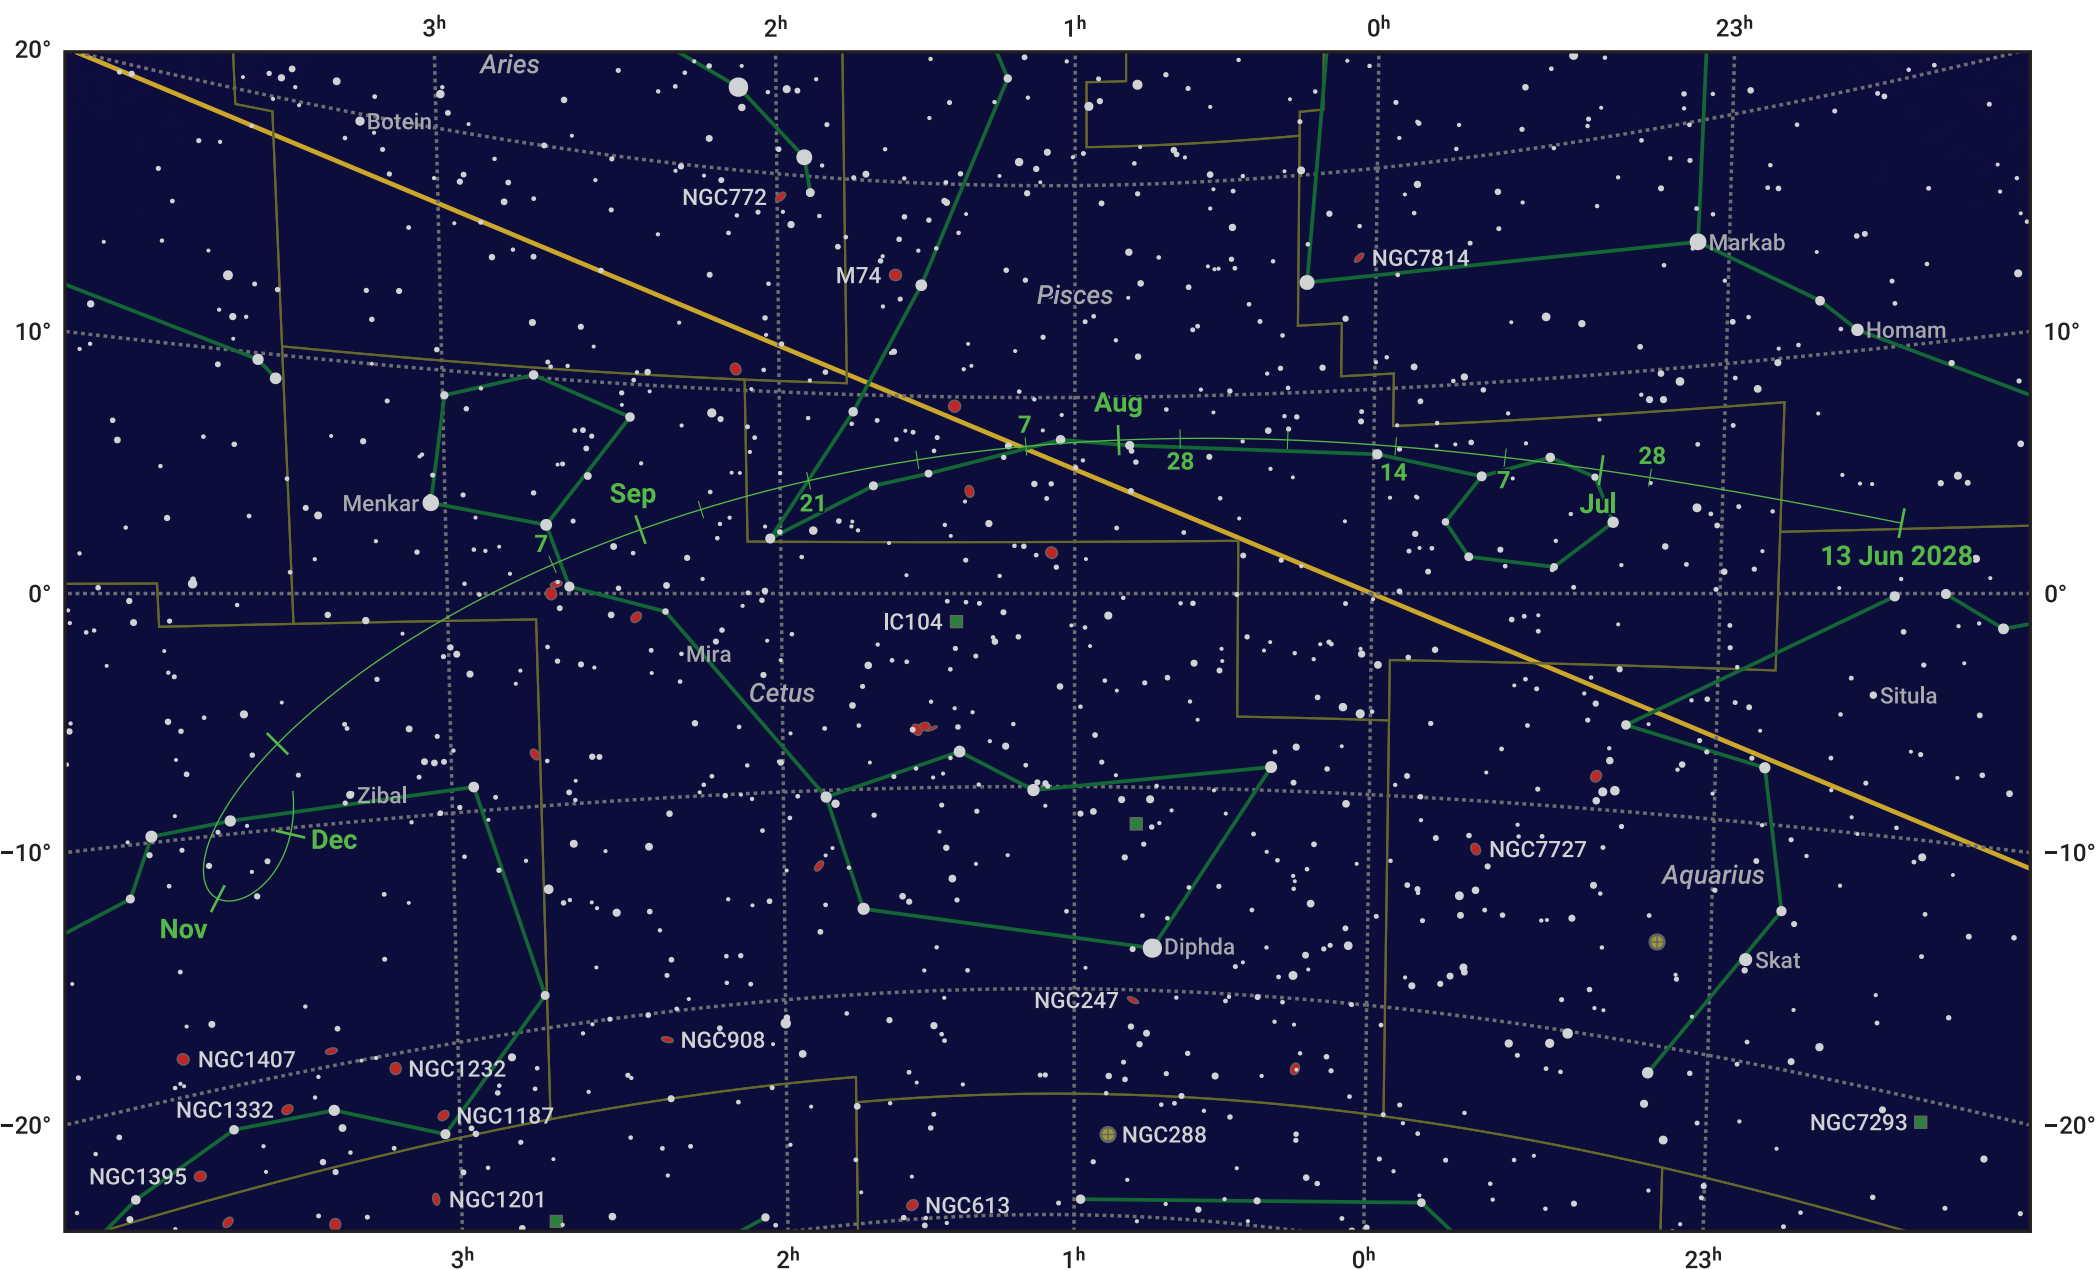

The path of 58P/Jackson-Neujmin starting on 13 Jun 2028

© Dominic Ford 2011–2024. Date markers placed at midnight UTC. Downloaded from <https://in-the-sky.org>

Magnitude scale: • 7.0 • 6.0 • 5.0 • 4.0 • 3.0 • 2.0

— Ecliptic Plane

- Galaxy
- Bright nebula
- Open cluster
- ⊕ Globular cluster

| Date | Mag |
|-------------|-----|
| 2028 Jul 1 | 9.1 |
| 2028 Jul 5 | 8.9 |
| 2028 Jul 29 | 7.9 |
| 2028 Sep 1 | 7.1 |
| 2028 Nov 1 | 8.1 |
| 2028 Nov 22 | 9.0 |