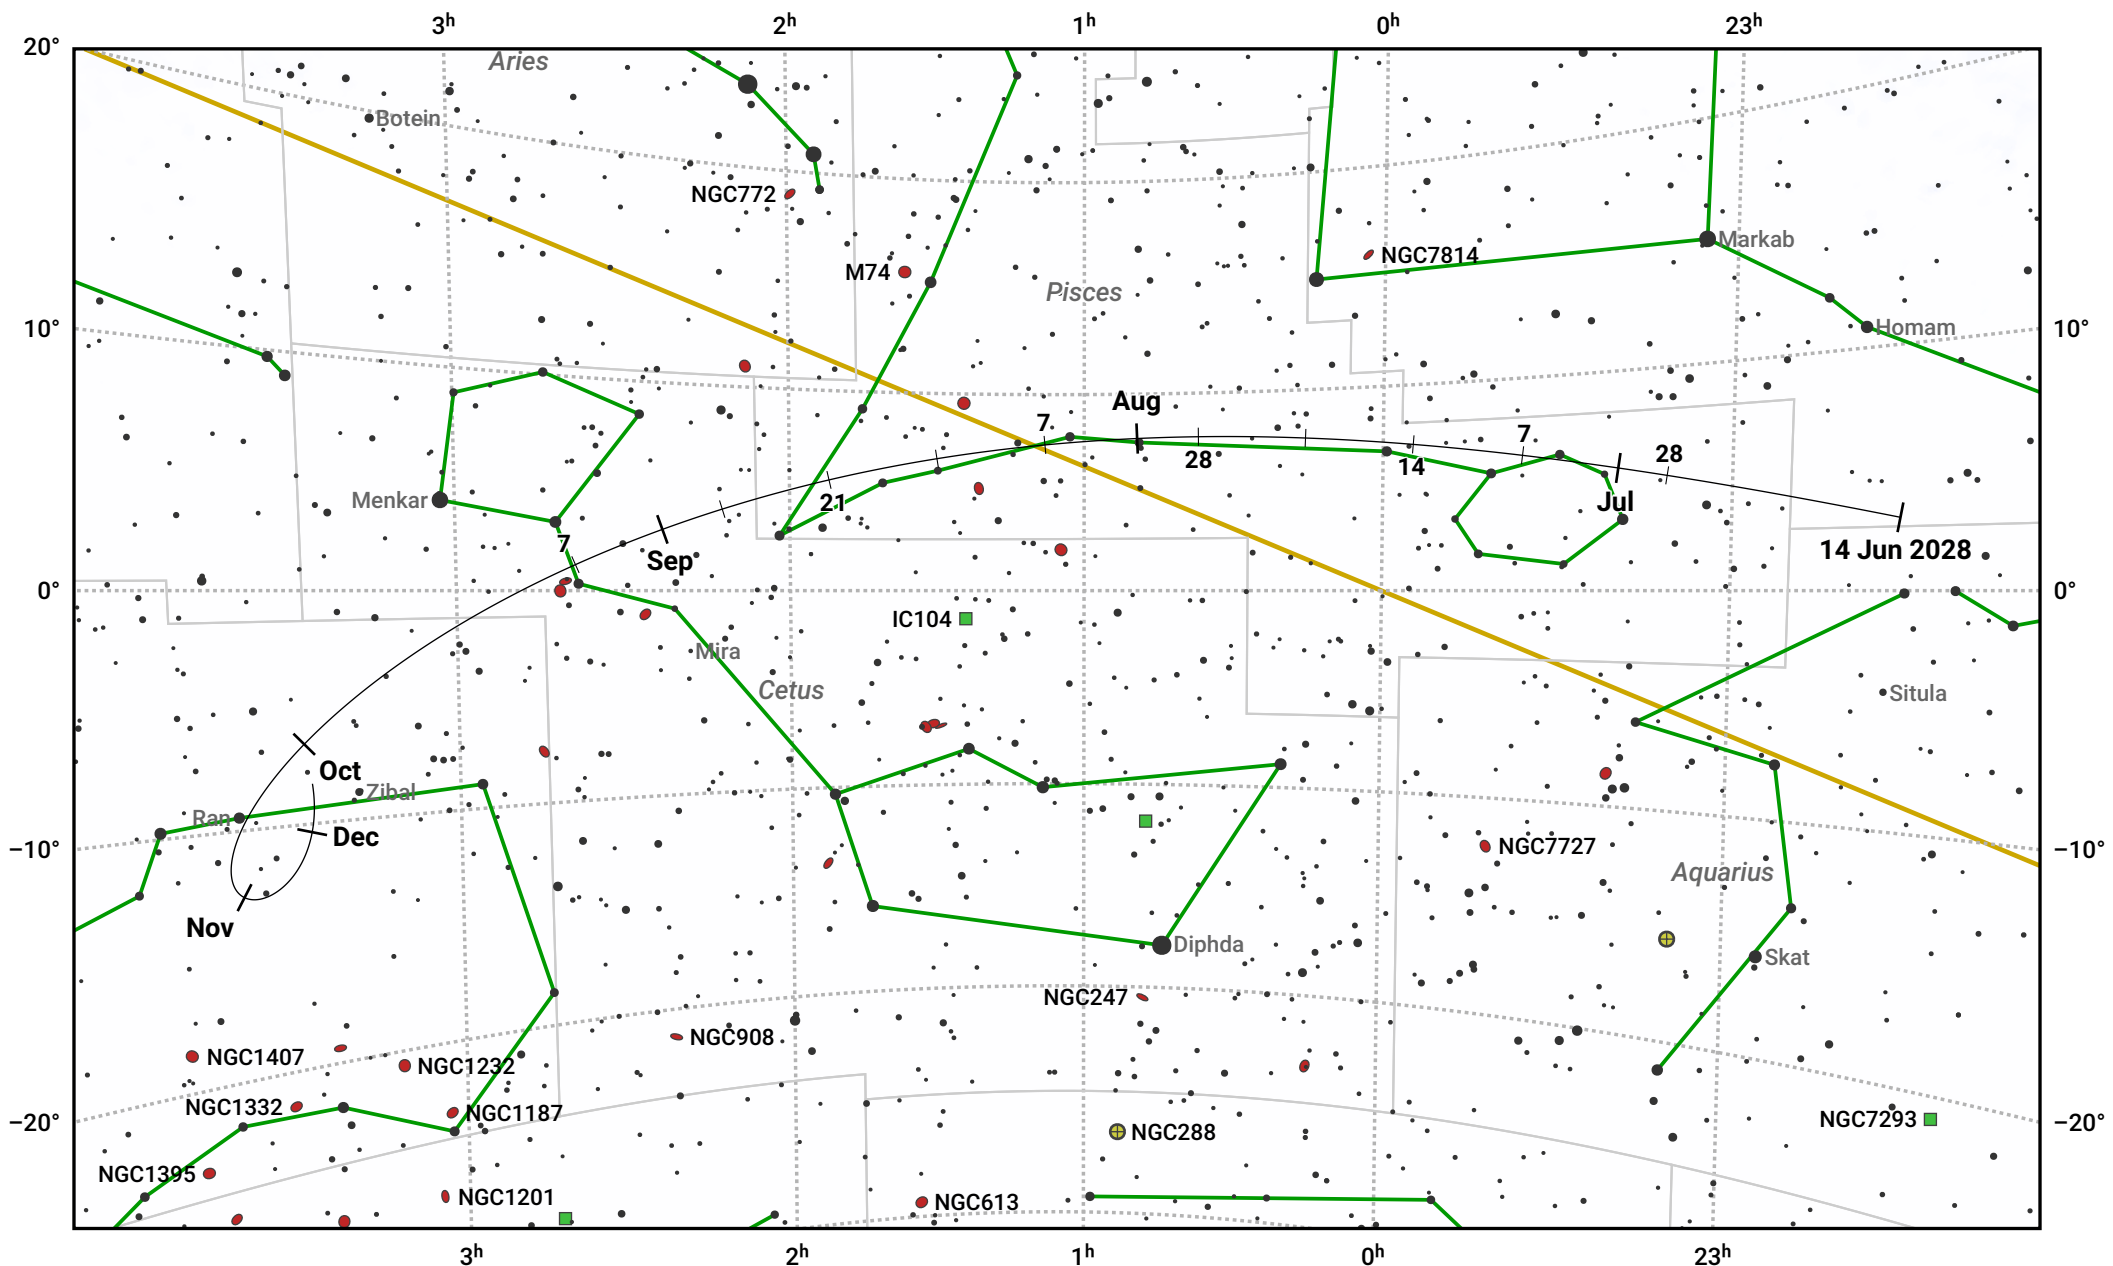

# The path of 58P/Jackson-Neujmin starting on 14 Jun 2028

© Dominic Ford 2011–2024. Date markers placed at midnight UTC. Downloaded from <https://in-the-sky.org>

Magnitude scale: · 7.0 · 6.0 · 5.0 · 4.0 ● 3.0 ● 2.0

— Ecliptic Plane

● Galaxy    ■ Bright nebula    ● Open cluster    ⊕ Globular cluster

Date	Mag
2028 Jul 1	9.1
2028 Jul 6	8.9
2028 Jul 30	7.9
2028 Sep 1	7.1
2028 Nov 1	8.0
2028 Nov 22	9.0