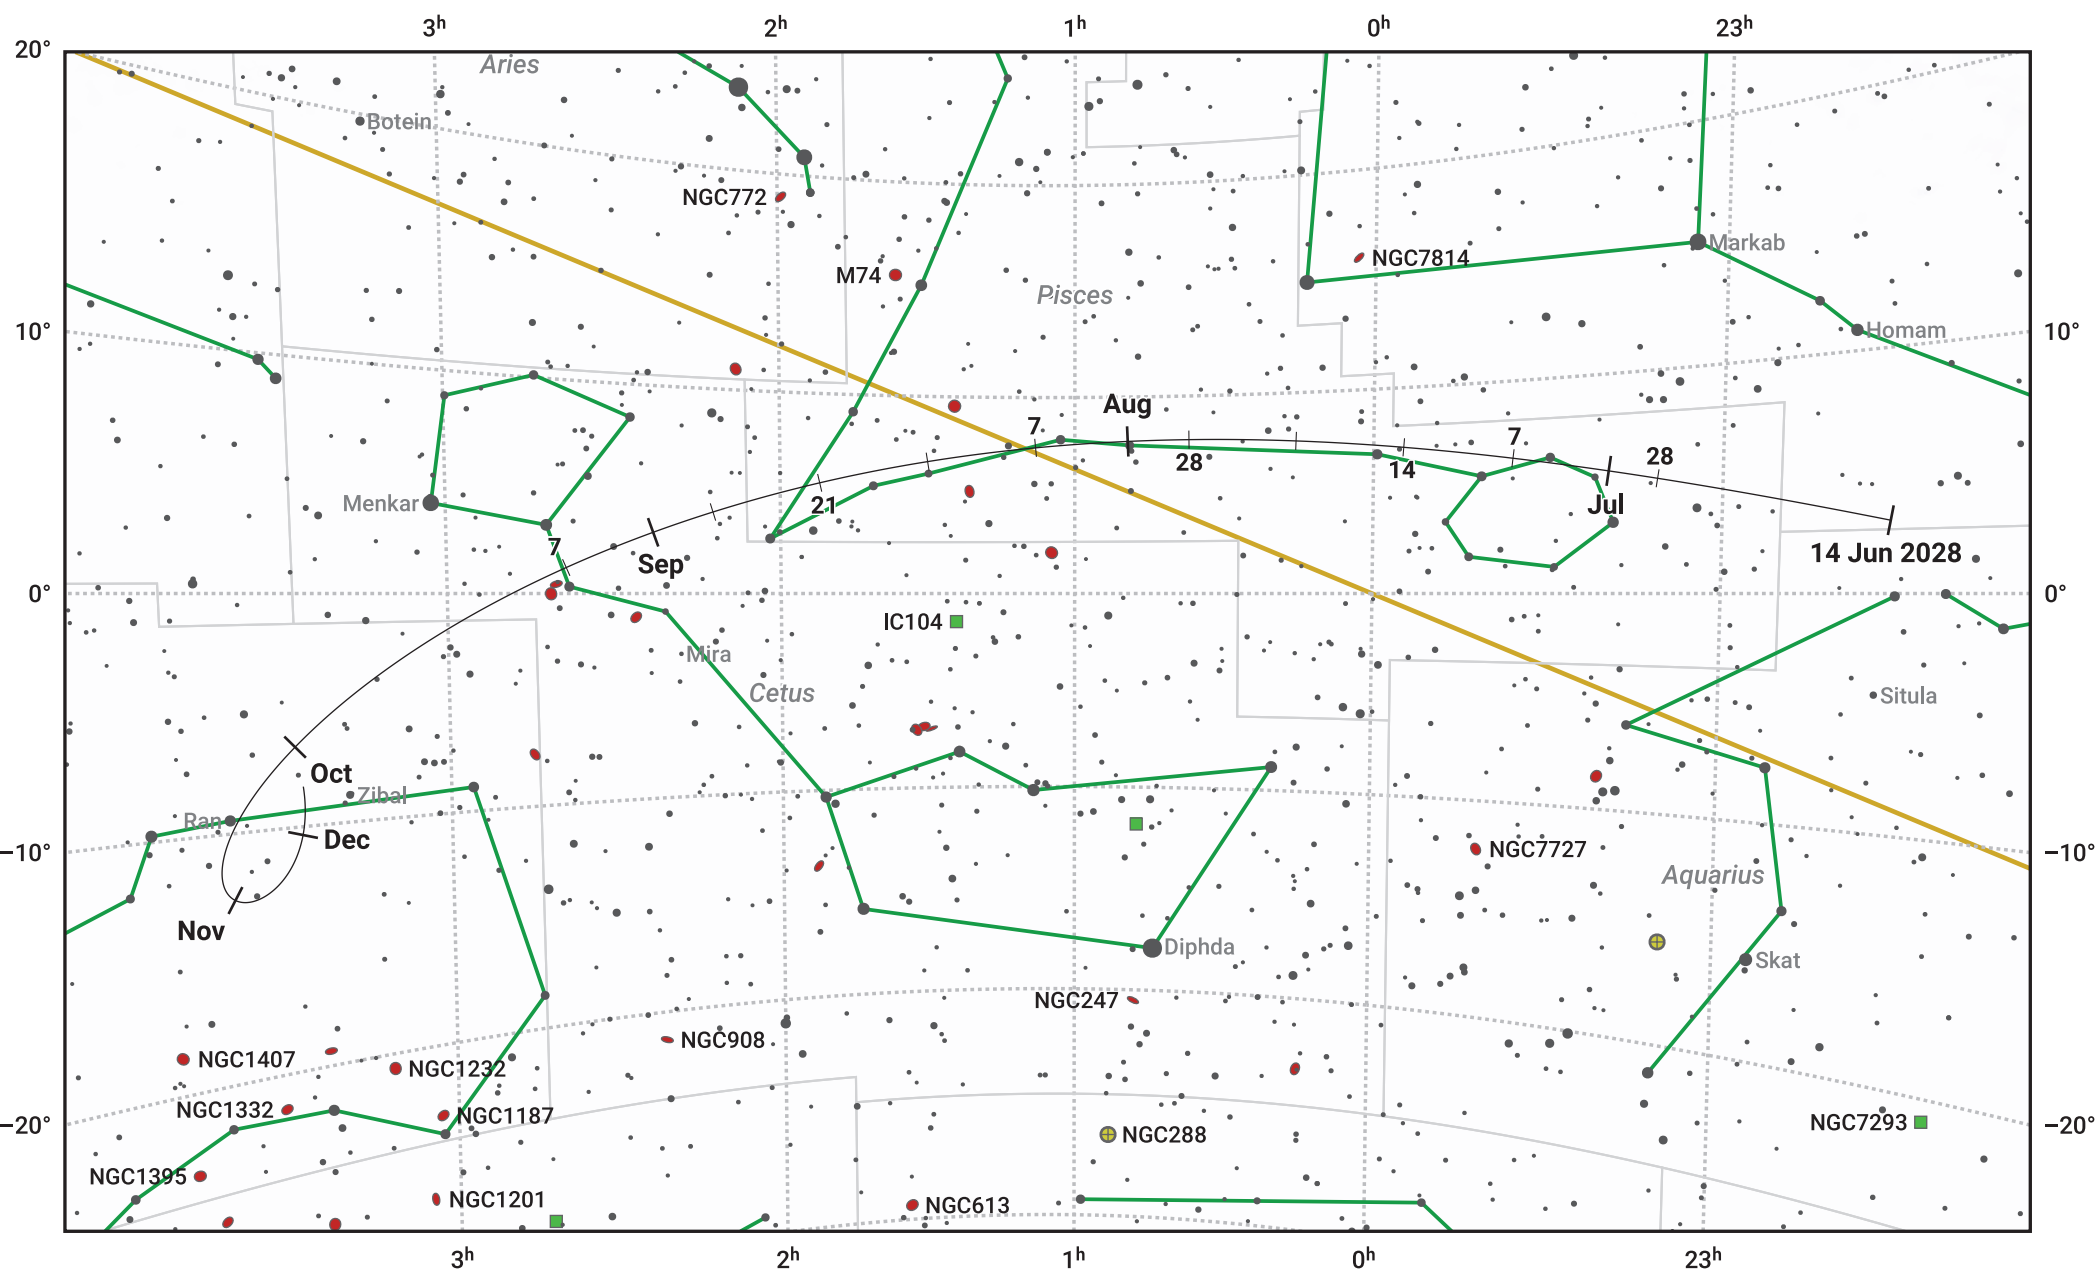

The path of 58P/Jackson-Neujmin starting on 14 Jun 2028

© Dominic Ford 2011–2024. Date markers placed at midnight UTC. Downloaded from <https://in-the-sky.org>

Magnitude scale: • 7.0 • 6.0 • 5.0 • 4.0 • 3.0 • 2.0

— Ecliptic Plane

- Galaxy
- Bright nebula
- Open cluster
- ⊕ Globular cluster

Date	Mag
2028 Jul 1	9.1
2028 Jul 6	8.9
2028 Jul 30	7.9
2028 Sep 1	7.1
2028 Nov 1	8.0
2028 Nov 22	9.0