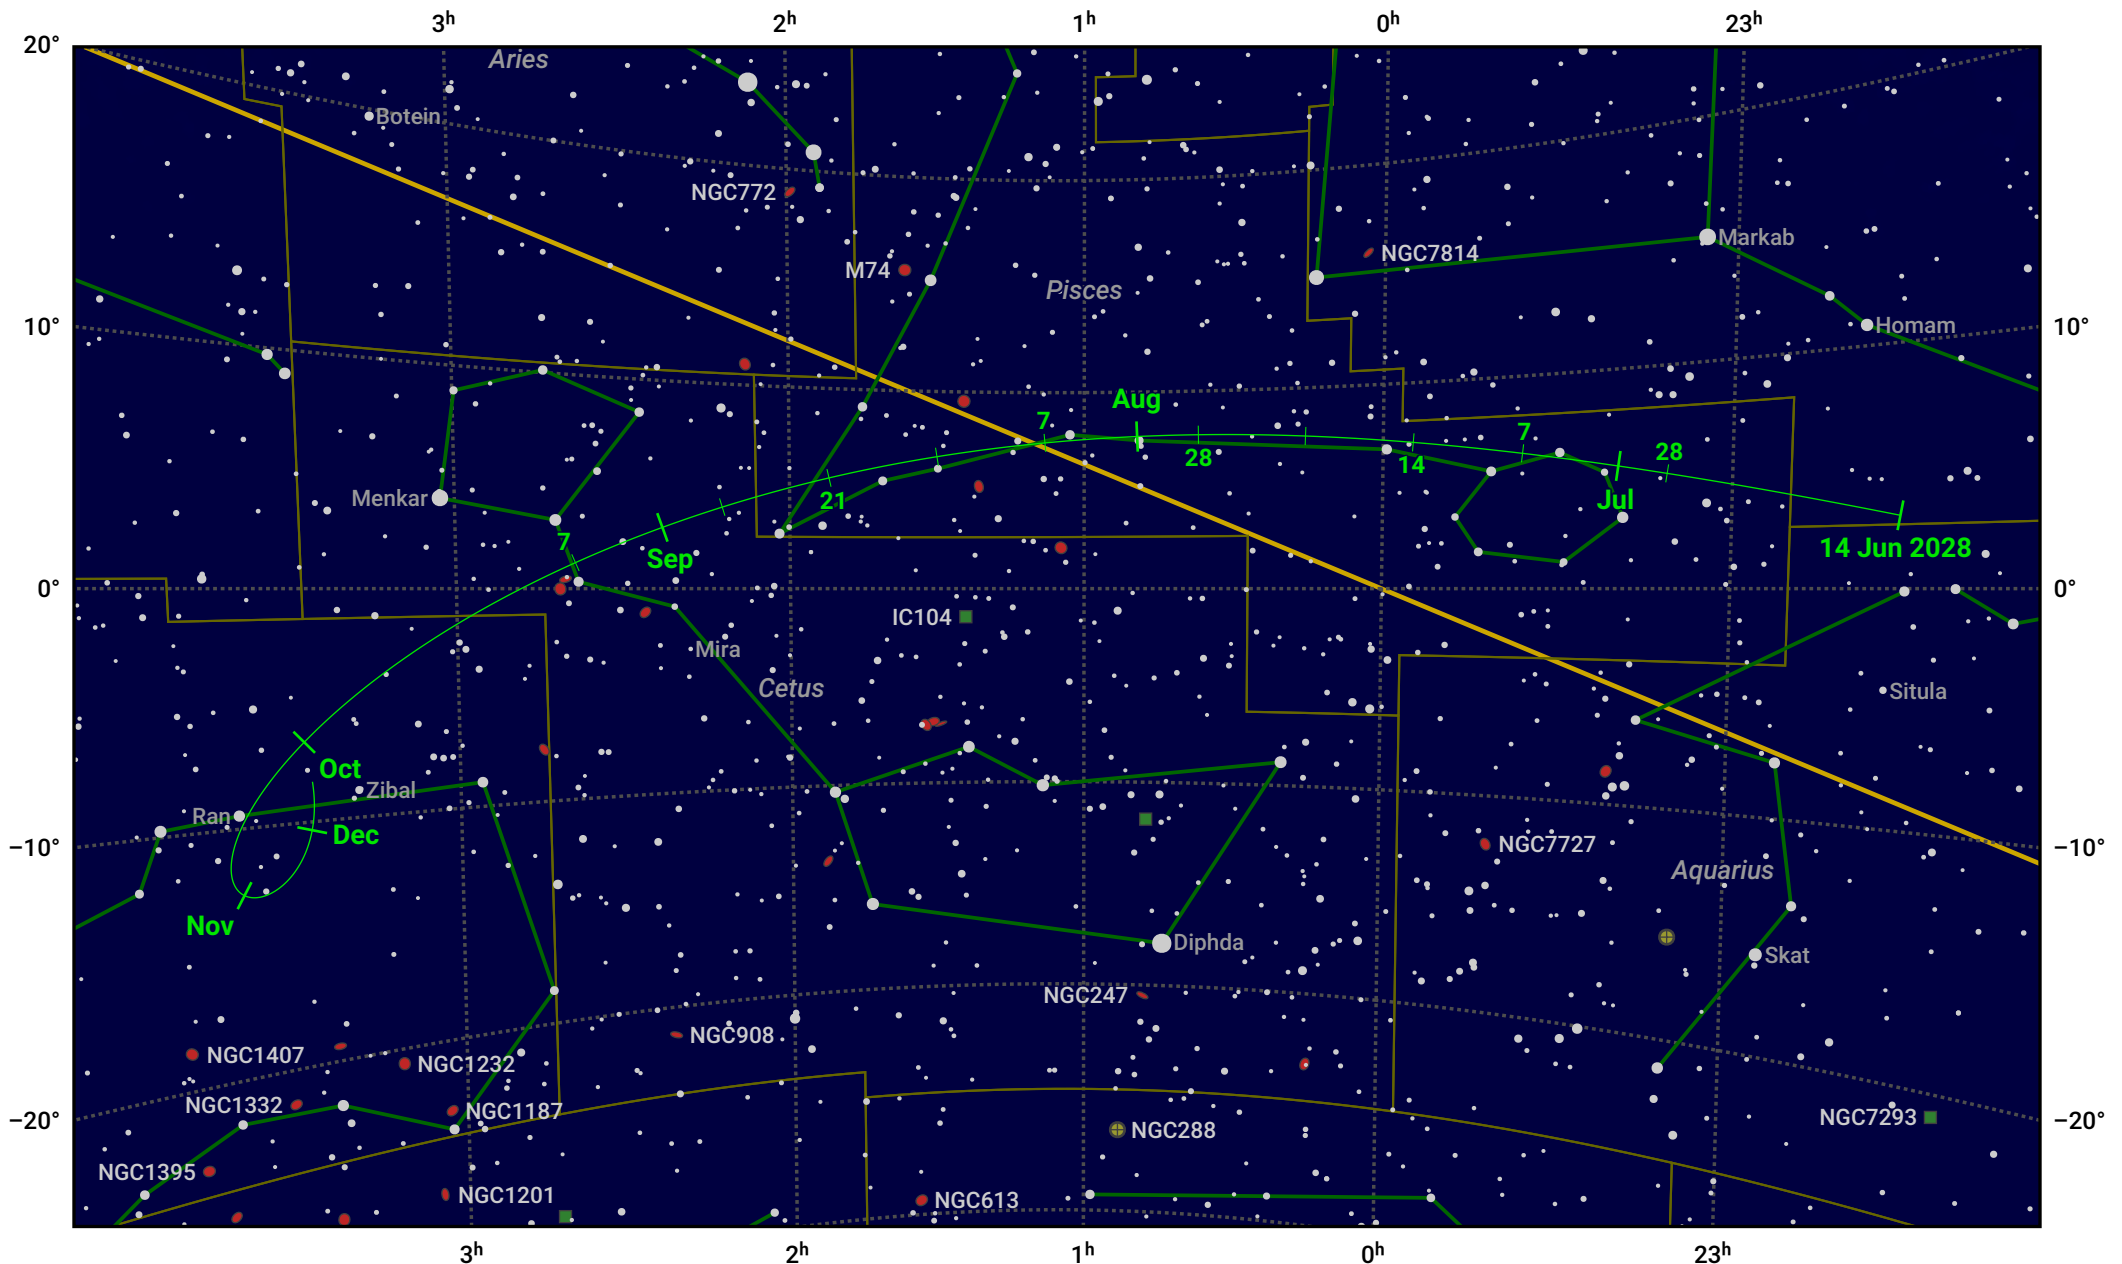

The path of 58P/Jackson-Neujmin starting on 14 Jun 2028

© Dominic Ford 2011–2024. Date markers placed at midnight UTC. Downloaded from <https://in-the-sky.org>

Magnitude scale: • 7.0 • 6.0 • 5.0 • 4.0 • 3.0 • 2.0

— Ecliptic Plane

● Galaxy ■ Bright nebula ● Open cluster ⊕ Globular cluster

Date	Mag
2028 Jul 1	9.1
2028 Jul 6	8.9
2028 Jul 30	7.9
2028 Sep 1	7.1
2028 Nov 1	8.0
2028 Nov 22	9.0