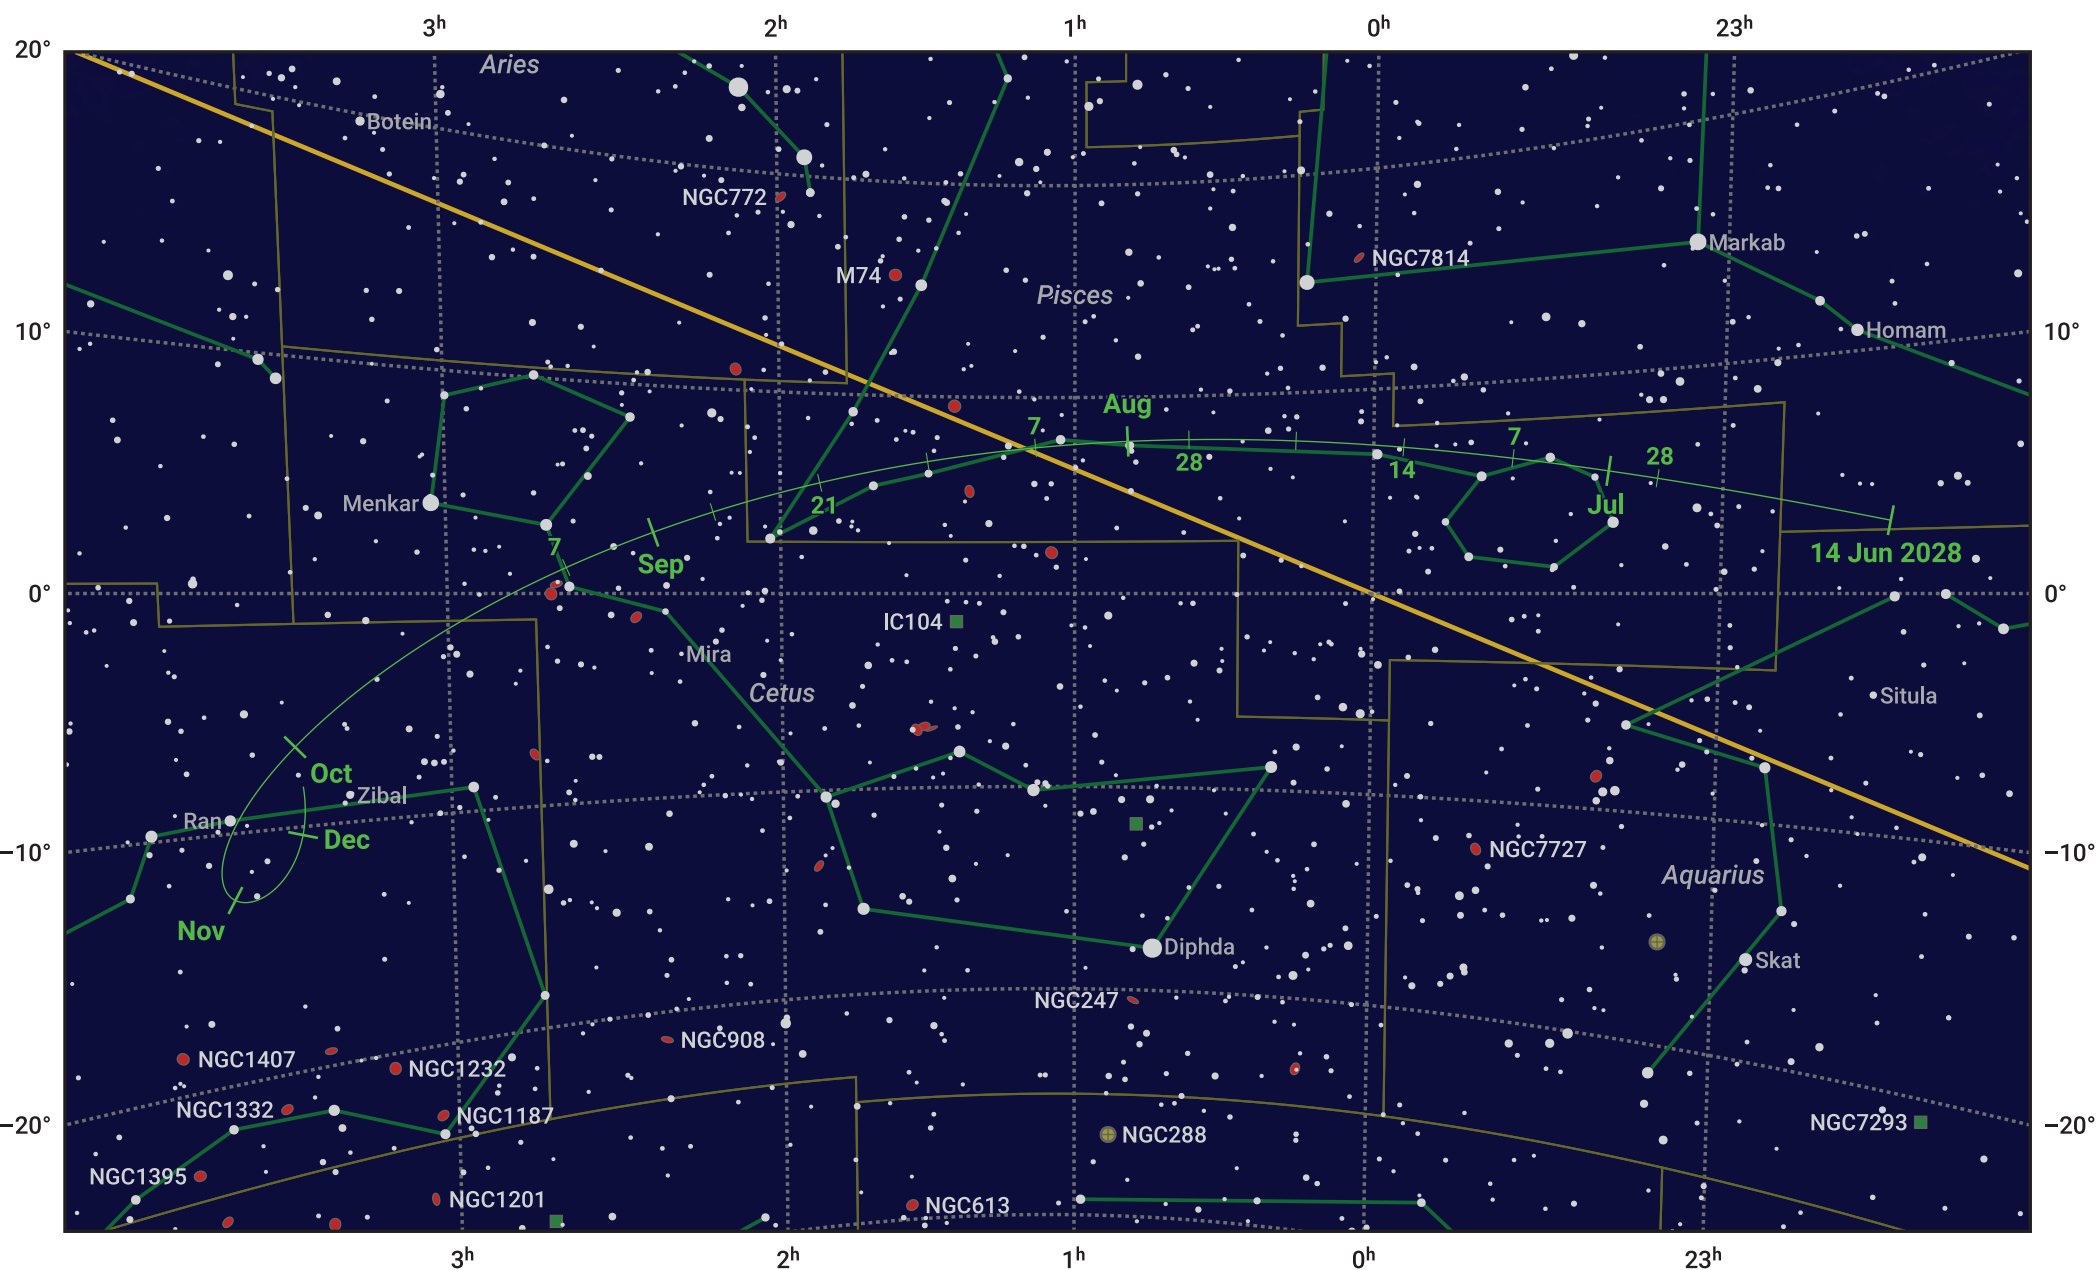

The path of 58P/Jackson-Neujmin starting on 14 Jun 2028

© Dominic Ford 2011–2024. Date markers placed at midnight UTC. Downloaded from <https://in-the-sky.org>

Magnitude scale: • 7.0 • 6.0 • 5.0 • 4.0 • 3.0 • 2.0

— Ecliptic Plane

- Galaxy
- Bright nebula
- Open cluster
- ⊕ Globular cluster

Date	Mag
2028 Jul 1	9.1
2028 Jul 6	8.9
2028 Jul 30	7.9
2028 Sep 1	7.1
2028 Nov 1	8.0
2028 Nov 22	9.0