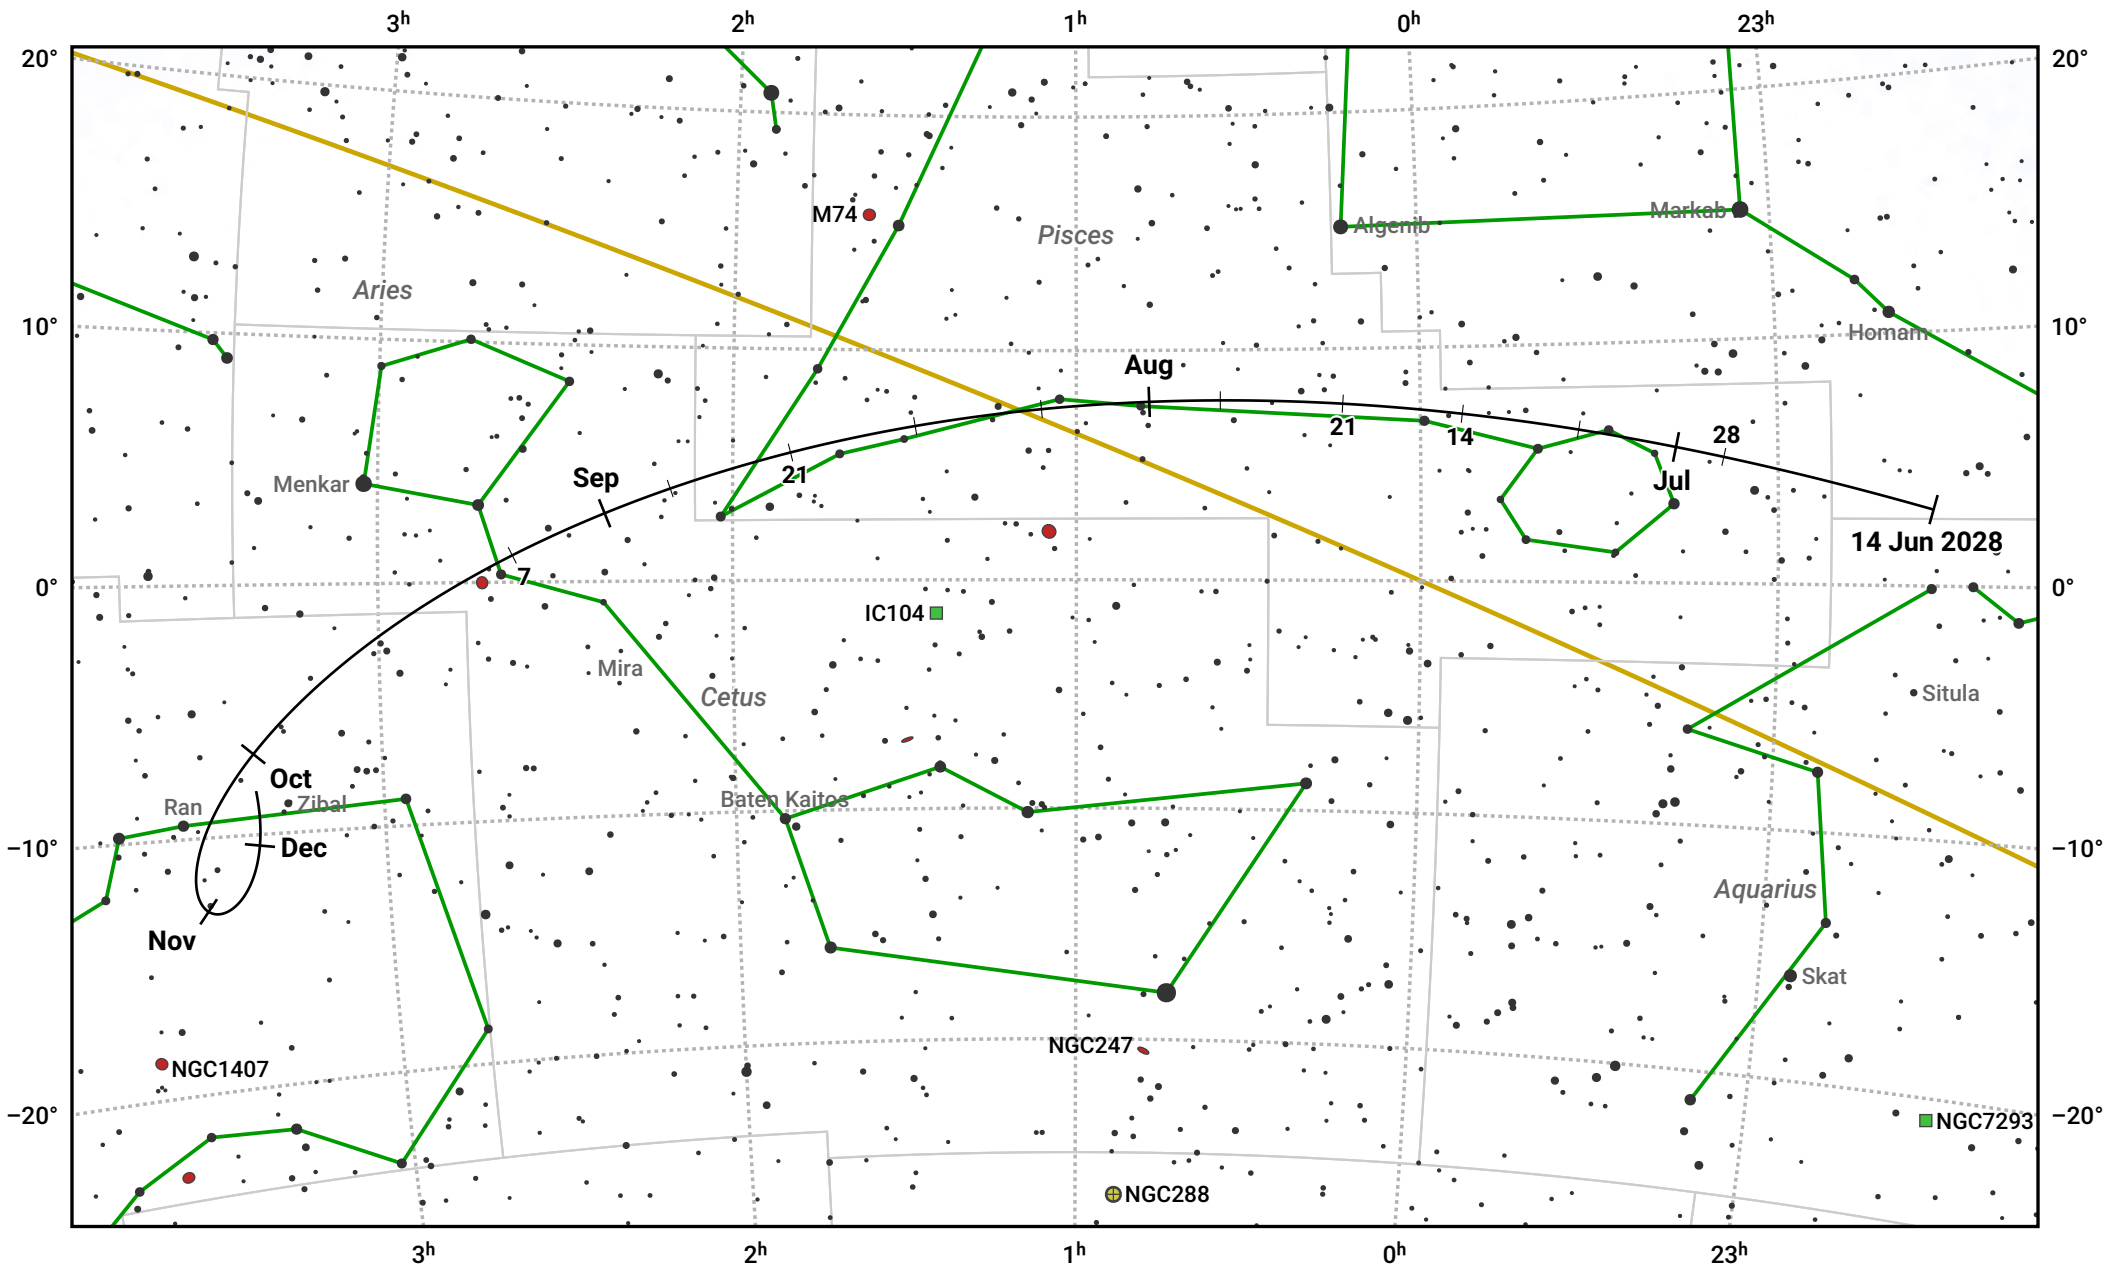

The path of 58P/Jackson-Neujmin starting on 14 Jun 2028

© Dominic Ford 2011–2024. Date markers placed at midnight UTC. Downloaded from <https://in-the-sky.org>

Magnitude scale: • 7.0 • 6.0 • 5.0 • 4.0 • 3.0 • 2.0

— Ecliptic Plane

● Galaxy ■ Bright nebula ● Open cluster ⊕ Globular cluster

Date	Mag
2028 Jul 1	9.1
2028 Jul 6	8.9
2028 Jul 30	7.9
2028 Sep 1	7.0
2028 Nov 1	8.0
2028 Nov 22	9.0