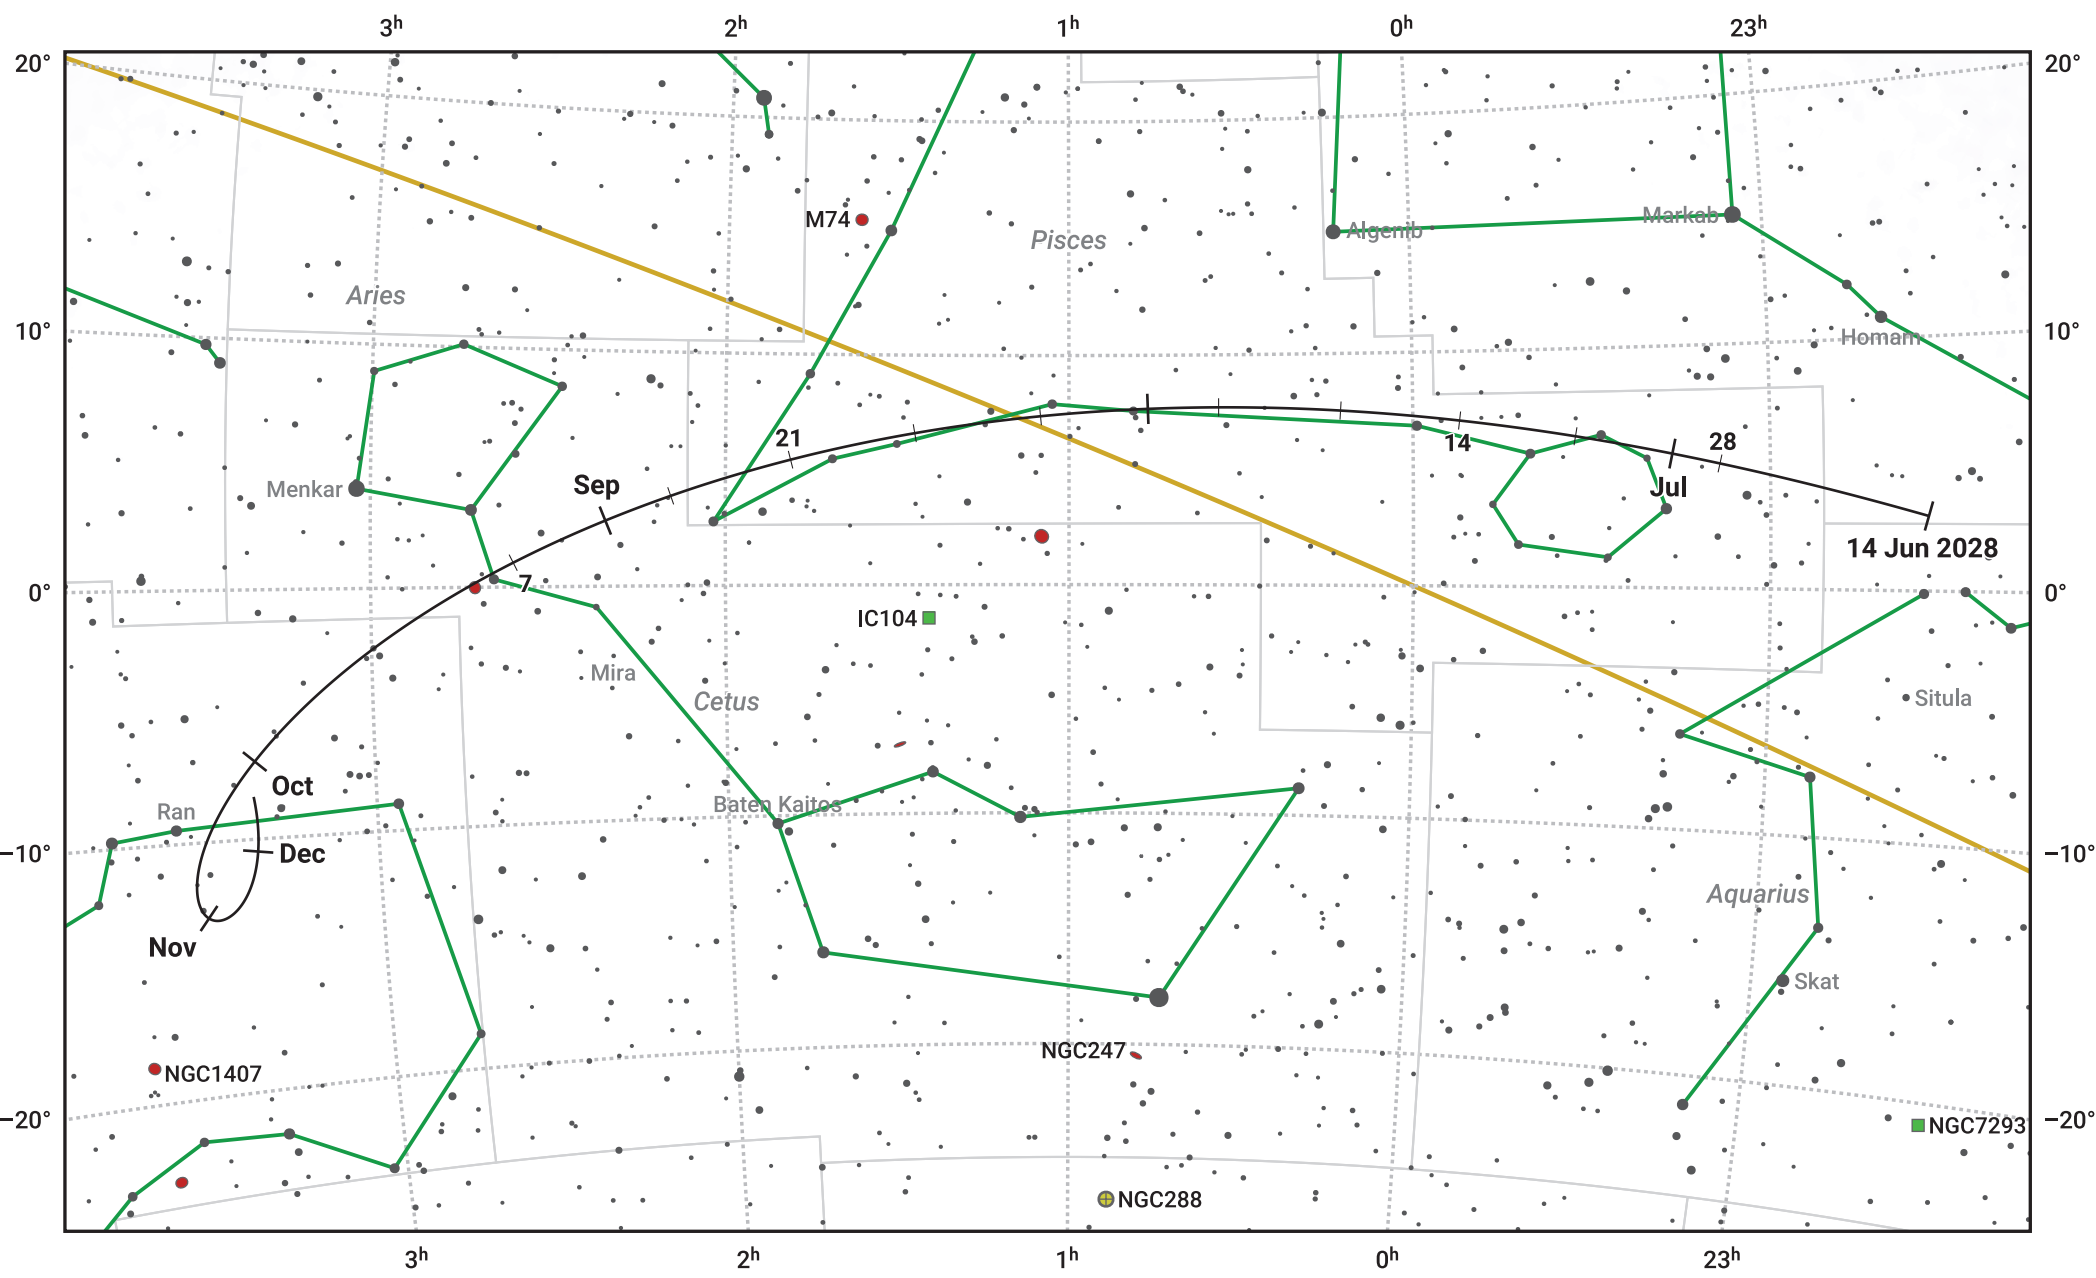

# The path of 58P/Jackson-Neujmin starting on 14 Jun 2028

© Dominic Ford 2011–2024. Date markers placed at midnight UTC. Downloaded from <https://in-the-sky.org>

Magnitude scale: • 7.0 • 6.0 • 5.0 • 4.0 • 3.0 • 2.0

— Ecliptic Plane

● Galaxy    ■ Bright nebula    ● Open cluster    ● Globular cluster

Date	Mag
2028 Jul 1	9.1
2028 Jul 6	8.9
2028 Jul 30	7.9
2028 Sep 1	7.1
2028 Nov 1	8.0
2028 Nov 22	8.9