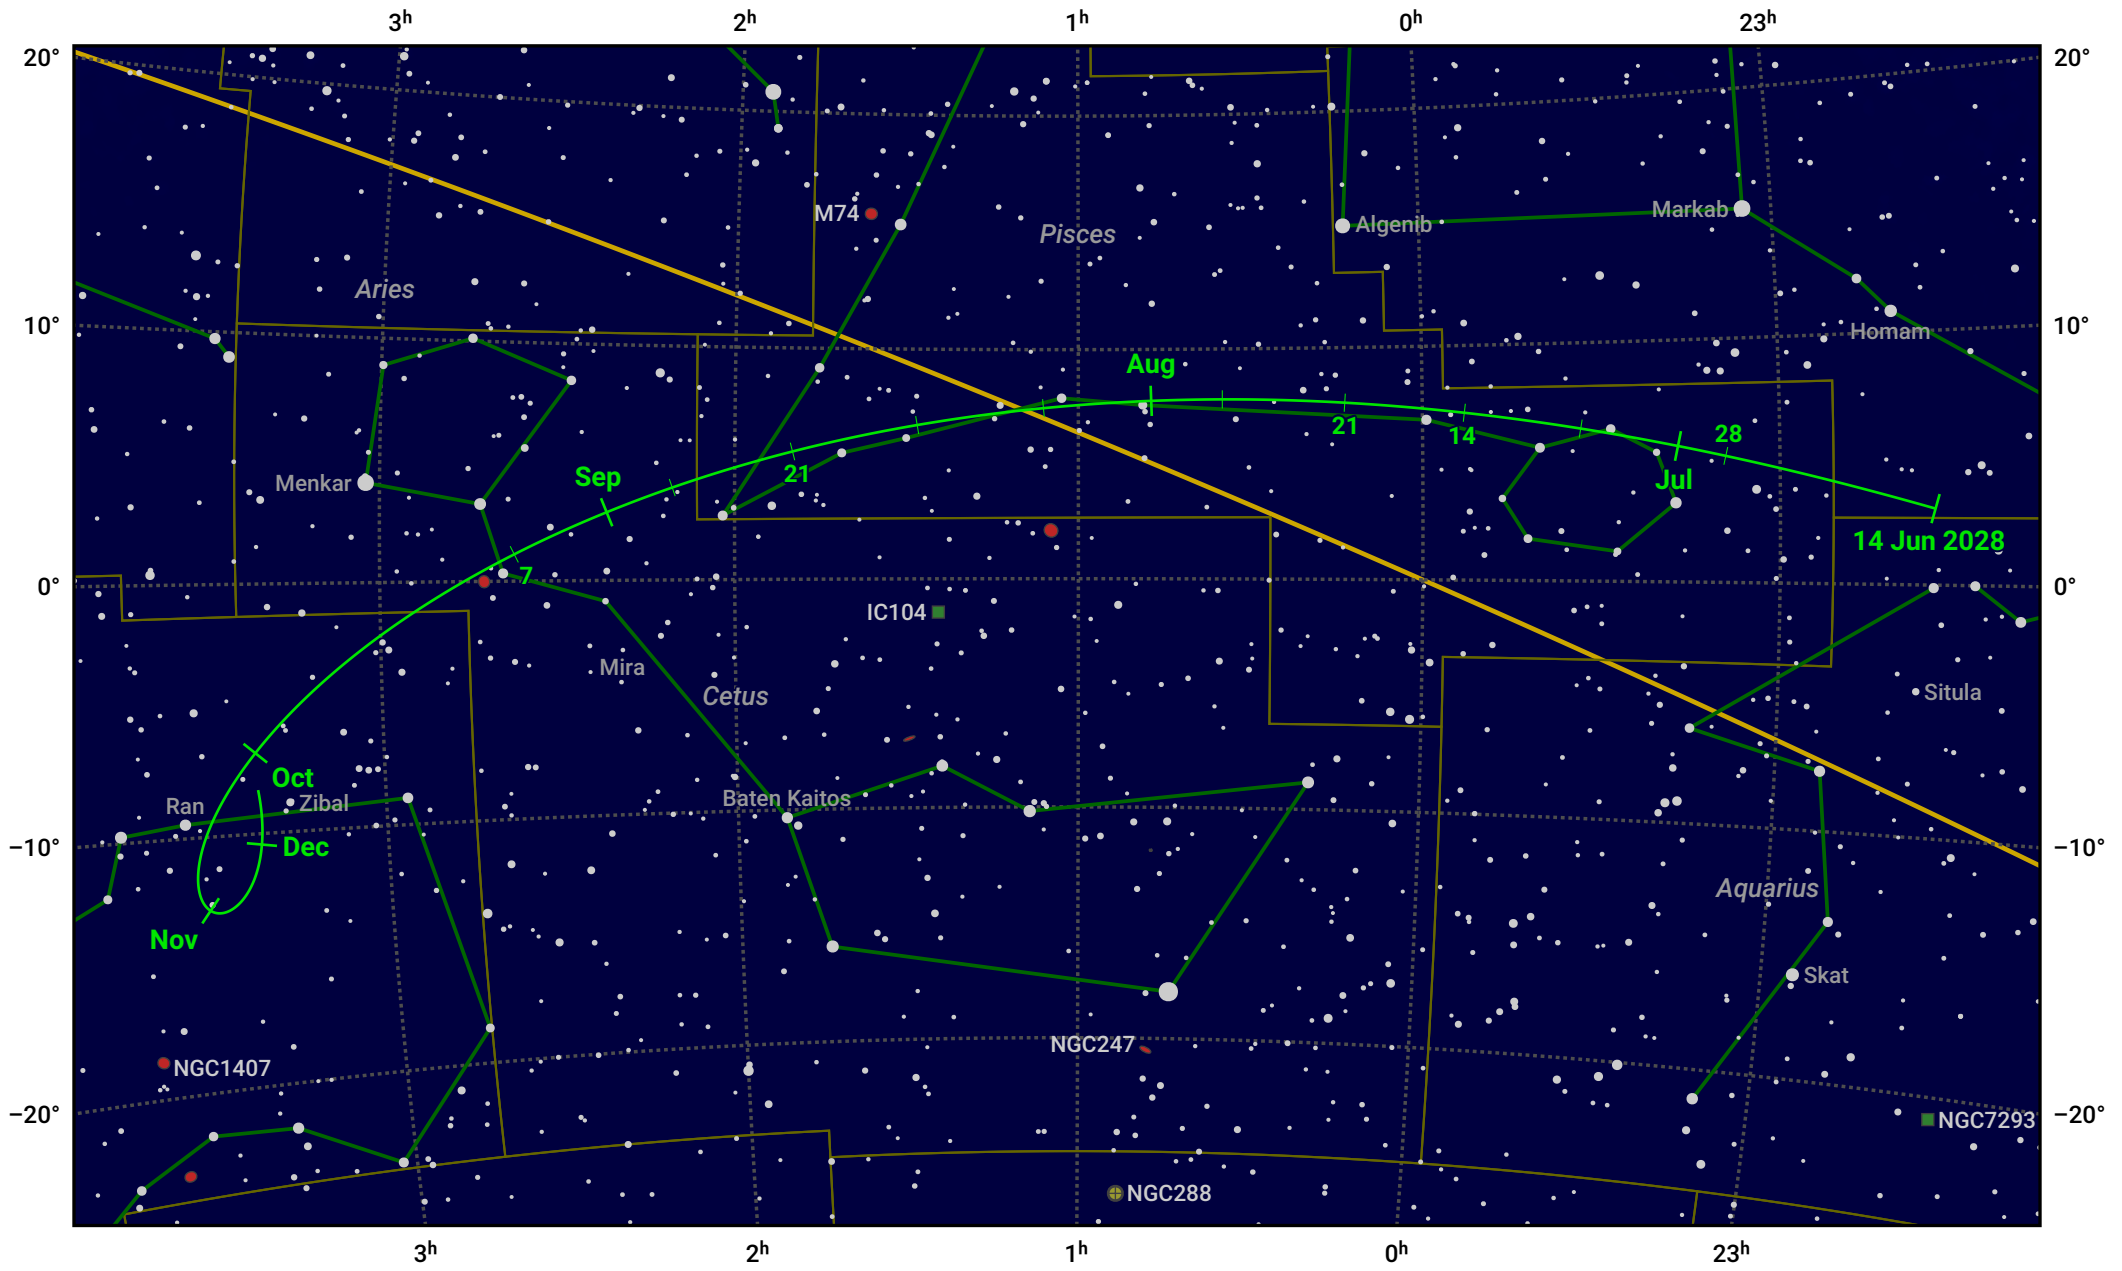

The path of 58P/Jackson-Neujmin starting on 14 Jun 2028

© Dominic Ford 2011–2024. Date markers placed at midnight UTC. Downloaded from <https://in-the-sky.org>

Magnitude scale: • 7.0 • 6.0 • 5.0 • 4.0 • 3.0 • 2.0

— Ecliptic Plane

● Galaxy ■ Bright nebula ● Open cluster ⊕ Globular cluster

Date	Mag
2028 Jul 1	9.1
2028 Jul 6	8.9
2028 Jul 30	7.9
2028 Sep 1	7.0
2028 Nov 1	8.0
2028 Nov 22	9.0