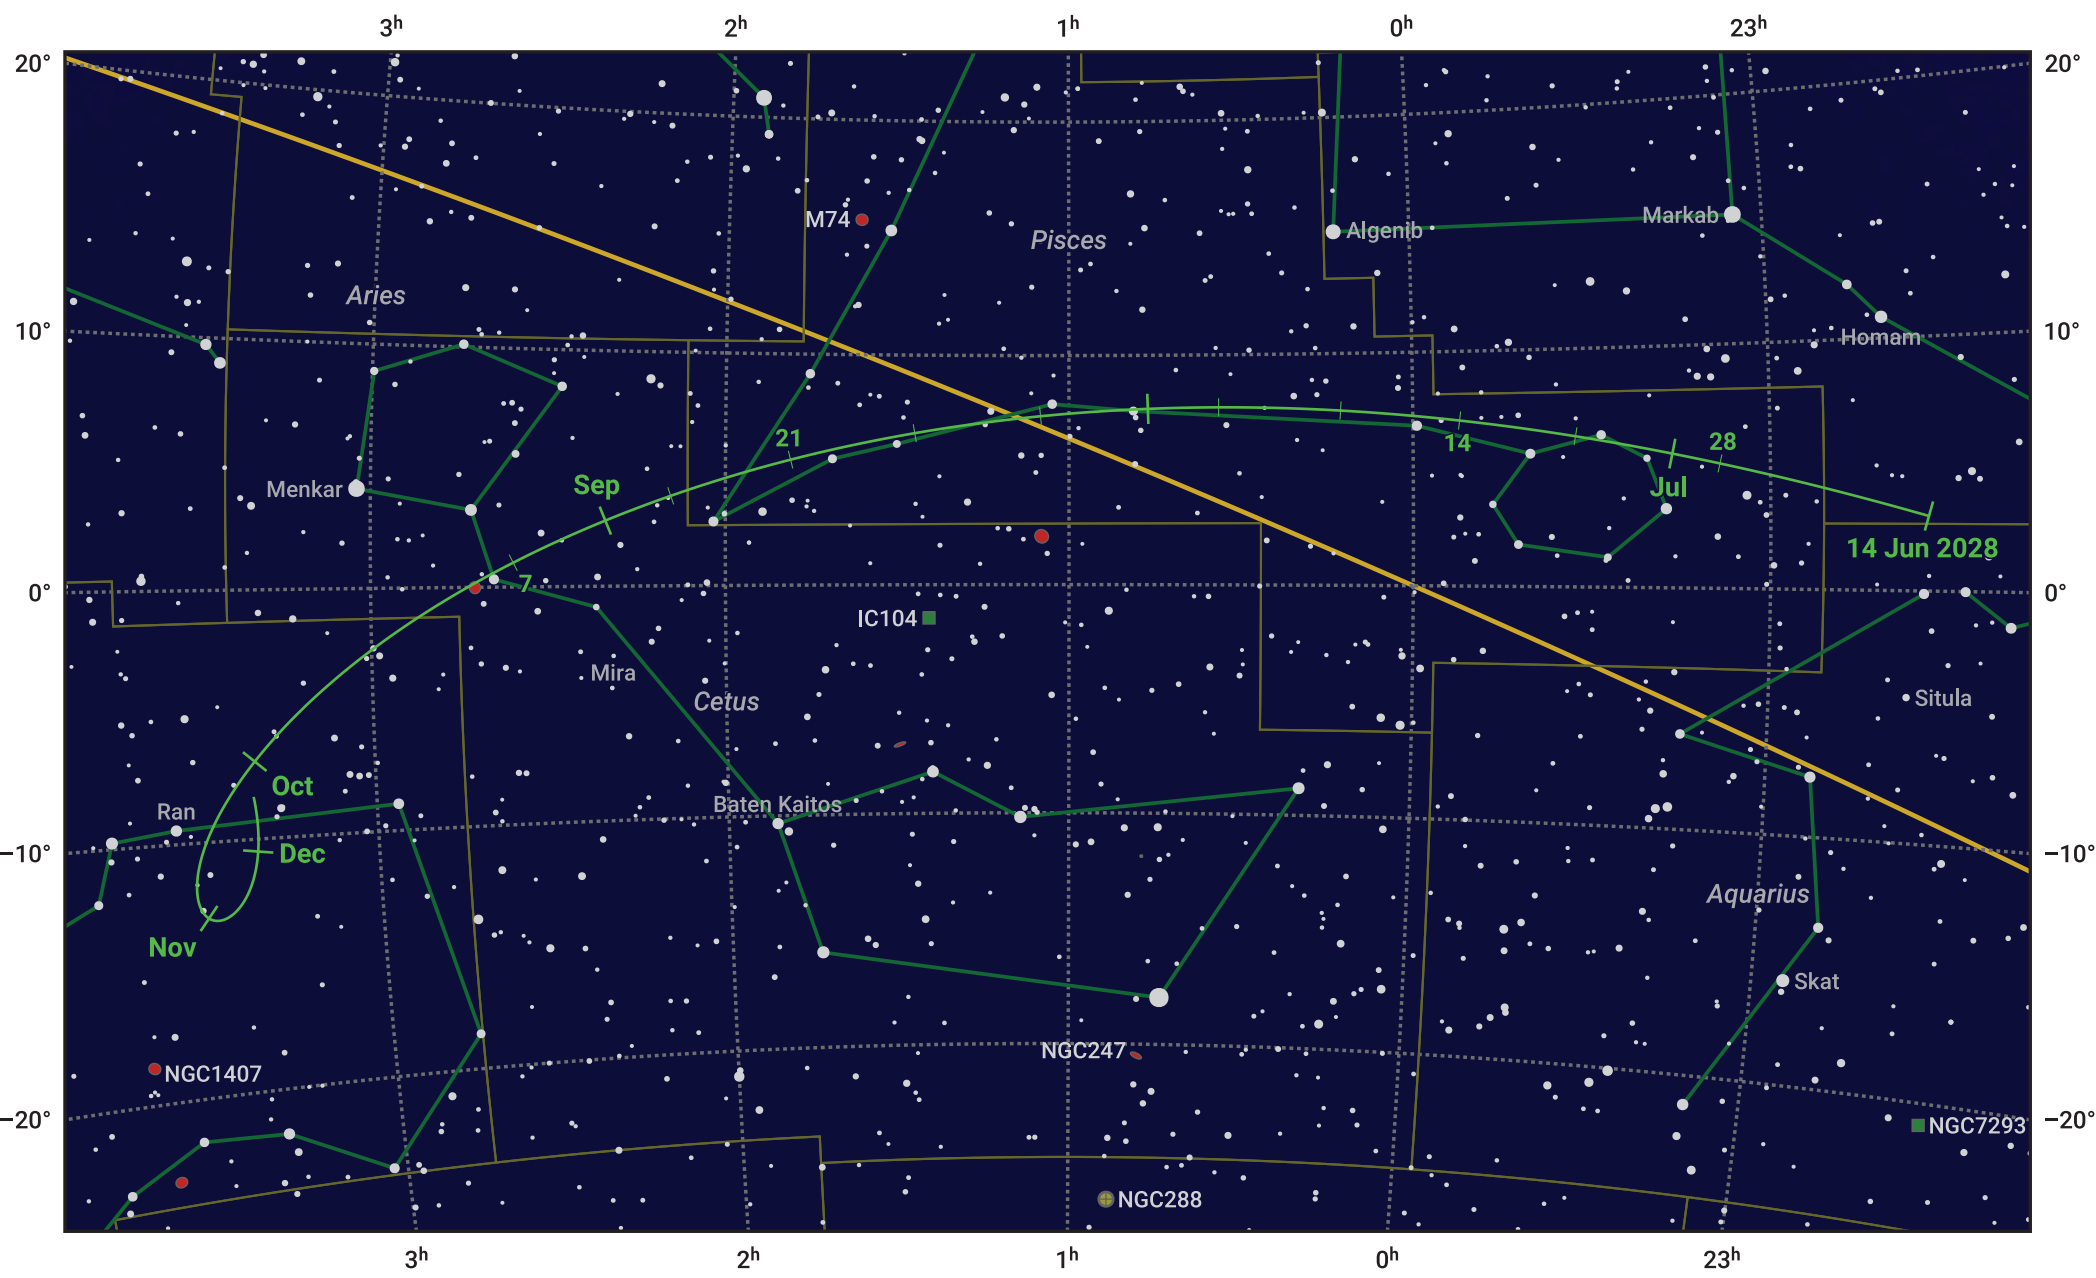

# The path of 58P/Jackson-Neujmin starting on 14 Jun 2028

© Dominic Ford 2011–2024. Date markers placed at midnight UTC. Downloaded from <https://in-the-sky.org>

Magnitude scale:    • 7.0    • 6.0    • 5.0    • 4.0    • 3.0    • 2.0

— Ecliptic Plane

- Galaxy
- Bright nebula
- Open cluster
- ⊕ Globular cluster

Date	Mag
2028 Jul 1	9.1
2028 Jul 6	8.9
2028 Jul 30	7.9
2028 Sep 1	7.1
2028 Nov 1	8.0
2028 Nov 22	8.9