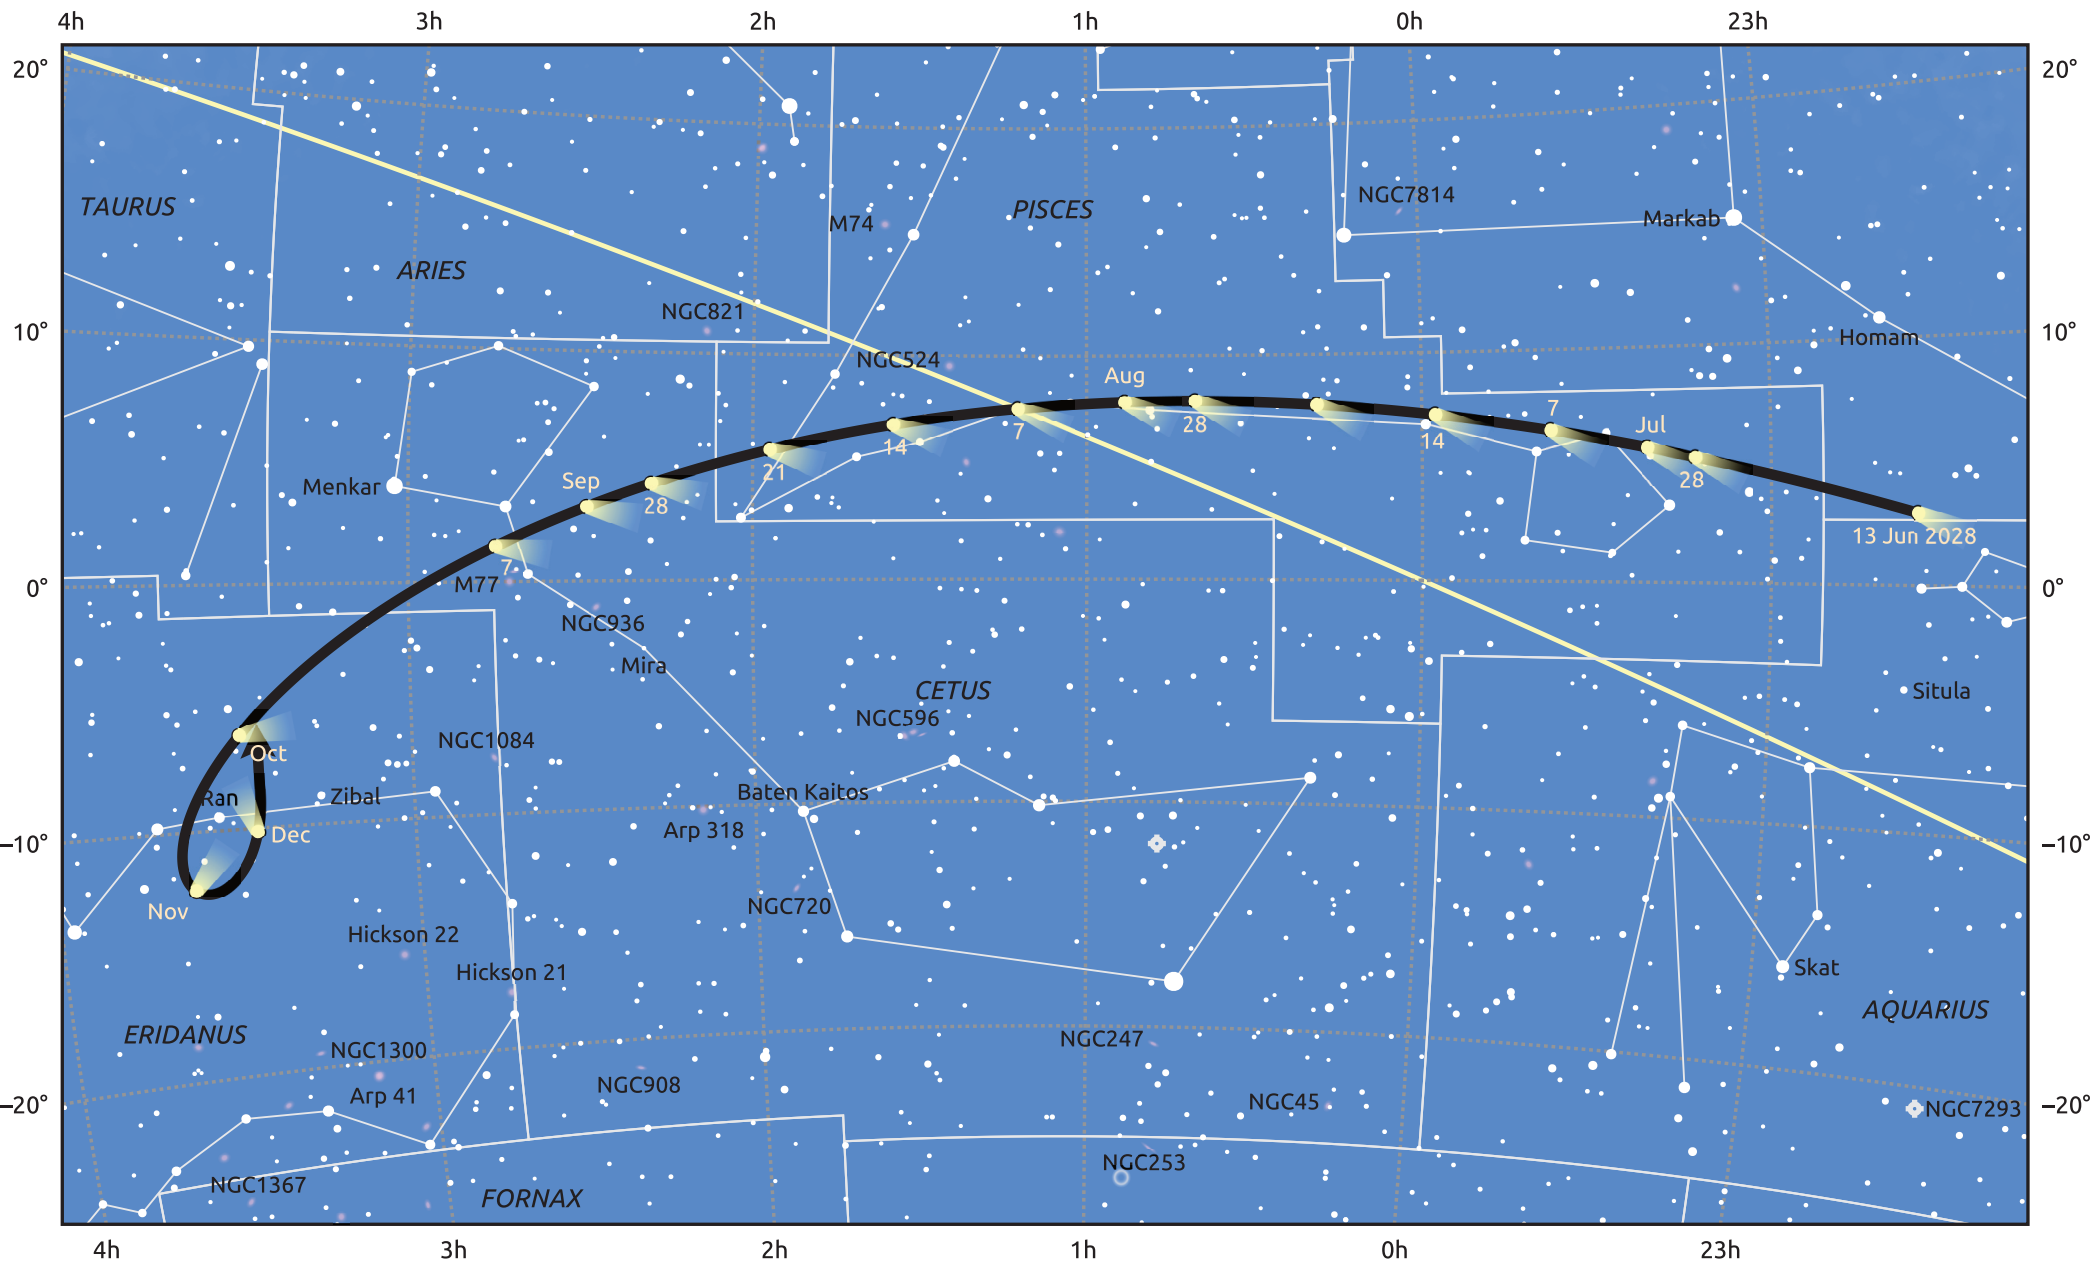

The path of 58P/Jackson-Neujmin starting on 13 Jun 2028

© Dominic Ford 2011–2025. Date markers placed at midnight UTC. Downloaded from <https://in-the-sky.org>

Magnitude scale: • 7.0 • 6.0 • 5.0 • 4.0 • 3.0 ● 2.0

— Ecliptic Plane

- Galaxy
- Bright nebula
- Open cluster
- Globular cluster
- ◇ Planetary nebula

Date	Mag
2028 Jul 1	9.1
2028 Jul 5	8.9
2028 Jul 29	7.9
2028 Sep 1	7.1
2028 Nov 1	8.1
2028 Nov 22	9.0