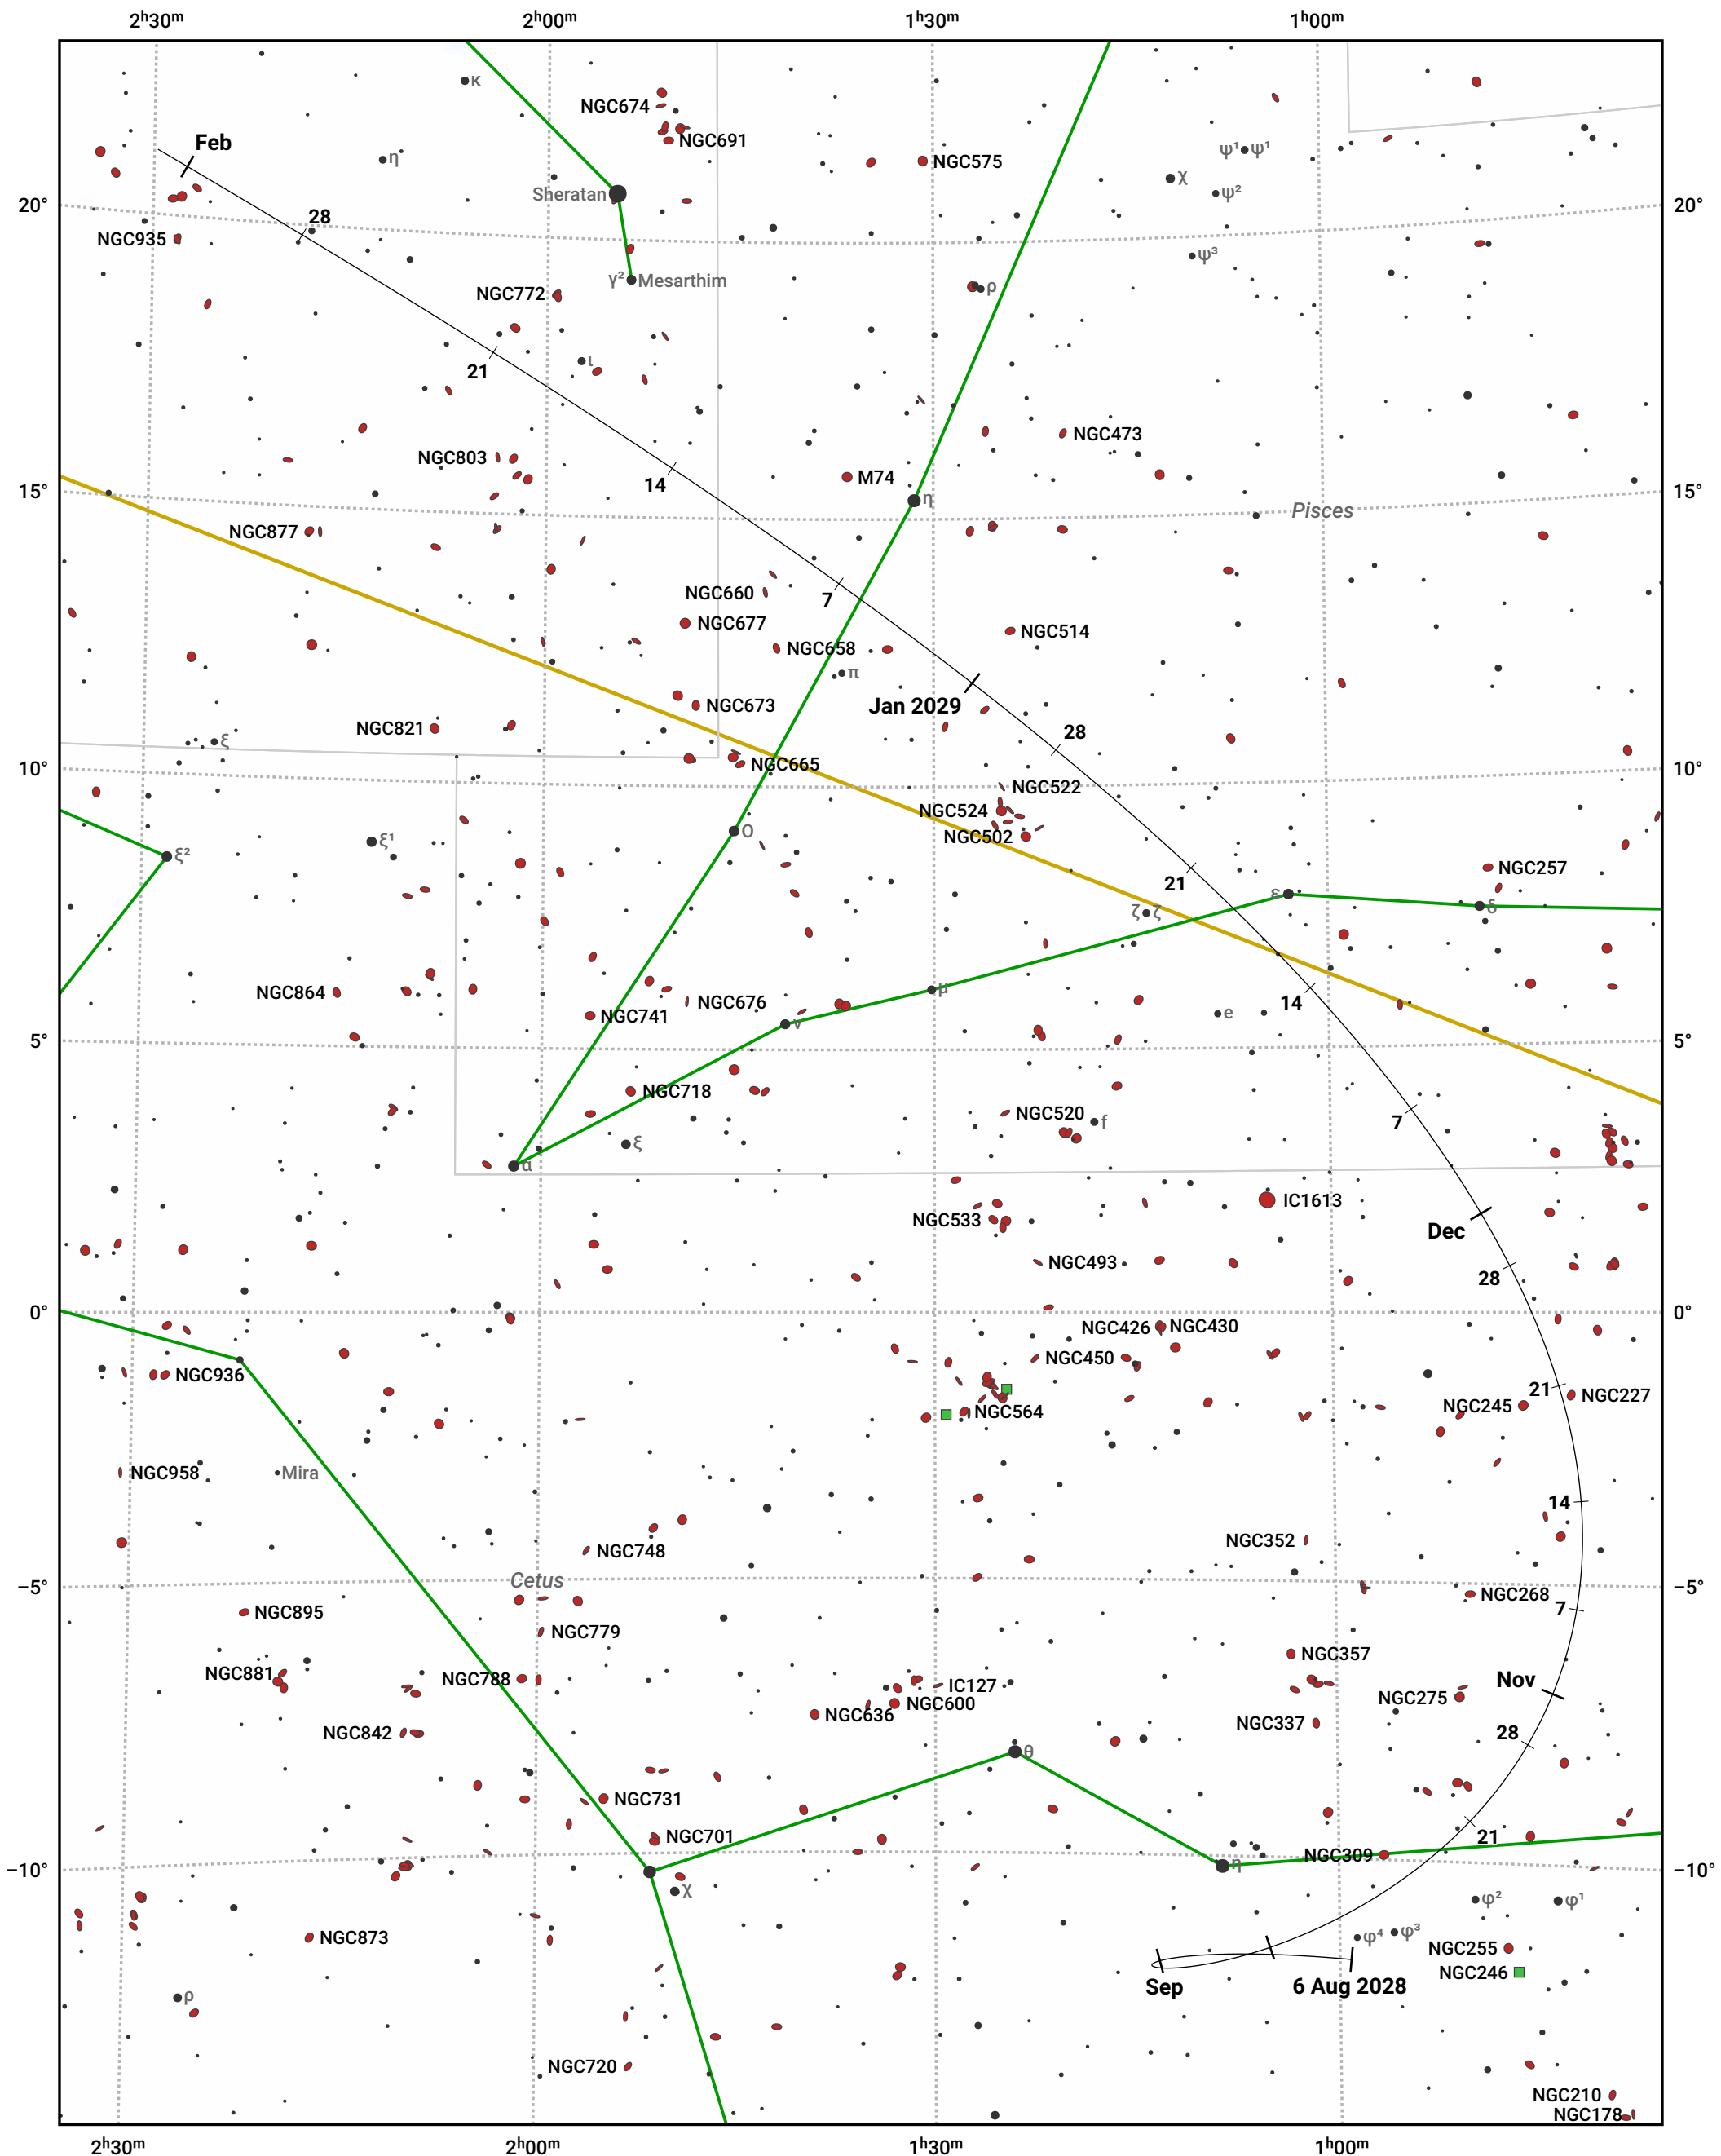

The path of 108P/Ciffreo starting on 6 Aug 2028

© Dominic Ford 2011–2024. Date markers placed at midnight UTC. Downloaded from <https://in-the-sky.org>

Magnitude scale: 8.0 7.0 6.0 5.0 4.0 3.0 2.0

— Ecliptic Plane

Galaxy Bright nebula Open cluster Globular cluster

Date	Mag
2028 Sep 1	12.5
2028 Sep 2	12.4
2028 Oct 5	11.4
2028 Nov 1	11.1
2029 Jan 1	11.9
2029 Jan 24	12.5