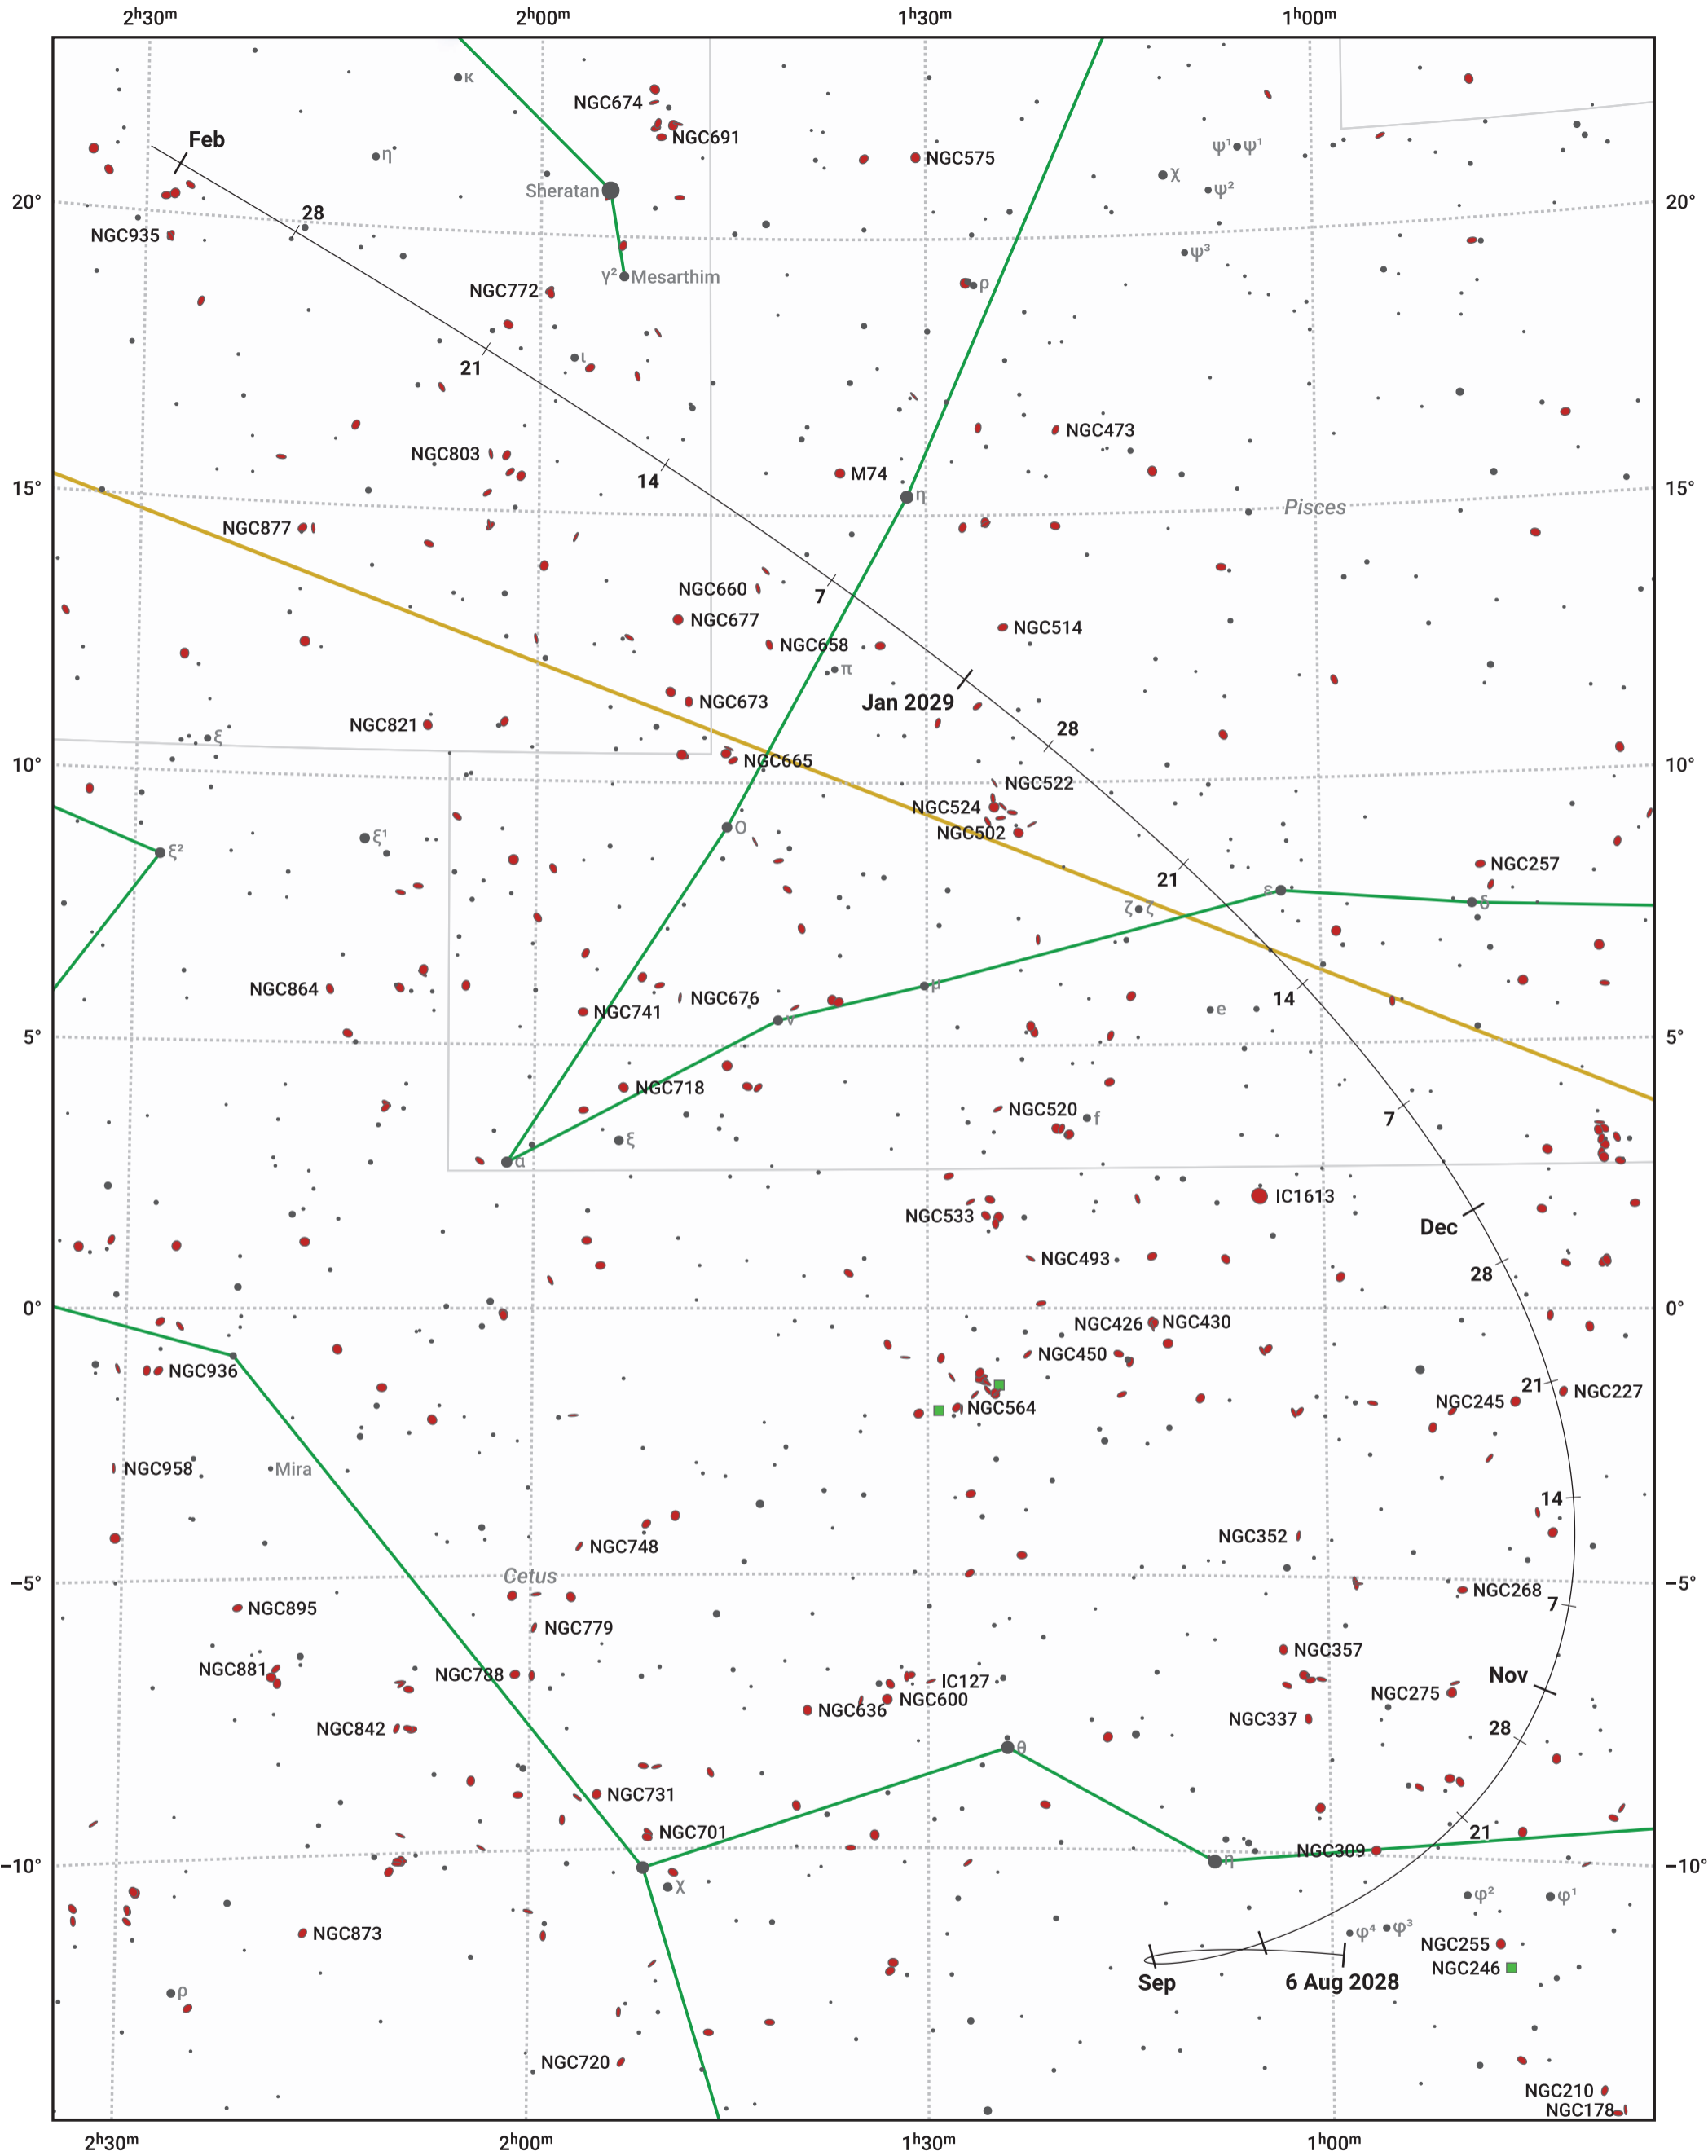

The path of 108P/Ciffreo starting on 6 Aug 2028

© Dominic Ford 2011–2024. Date markers placed at midnight UTC. Downloaded from <https://in-the-sky.org>

Magnitude scale: 8.0 7.0 6.0 5.0 4.0 3.0 2.0

- Galaxy
- Bright nebula
- Open cluster
- ⊕ Globular cluster
- Ecliptic Plane

Date	Mag
2028 Sep 1	12.5
2028 Sep 2	12.4
2028 Oct 5	11.4
2028 Nov 1	11.1
2029 Jan 1	11.9
2029 Jan 24	12.5