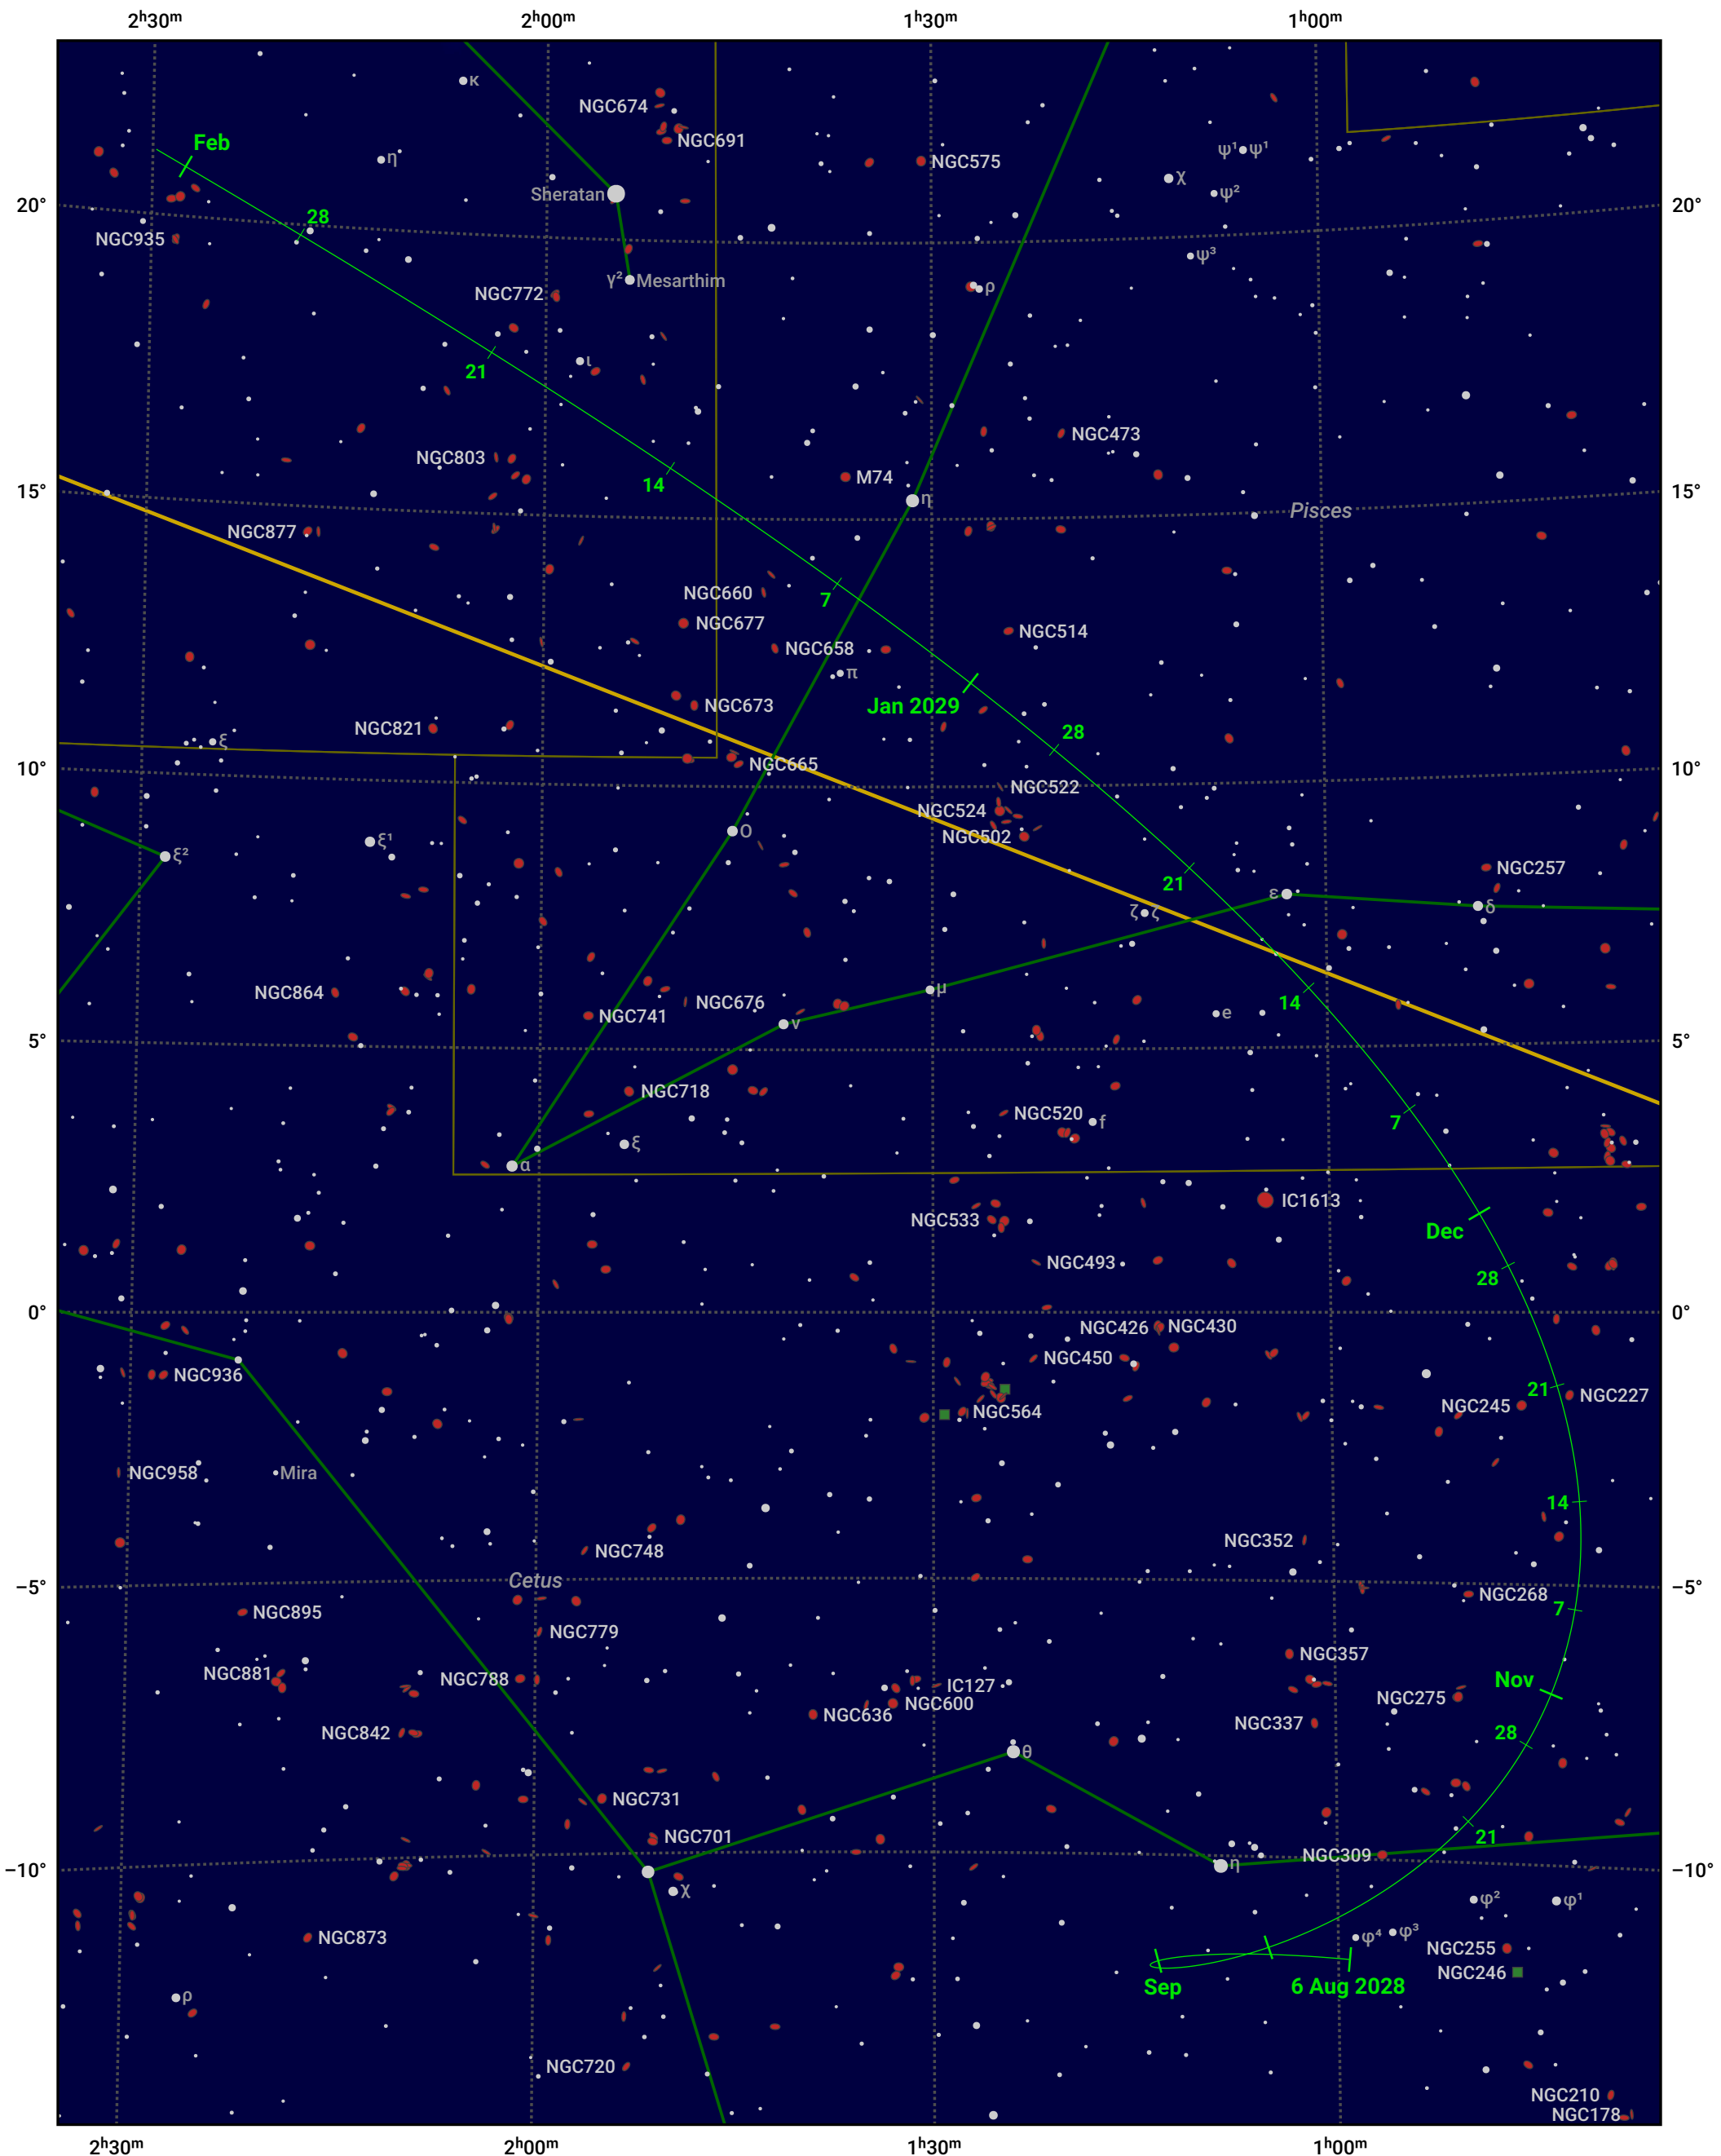

The path of 108P/Ciffreo starting on 6 Aug 2028

© Dominic Ford 2011–2024. Date markers placed at midnight UTC. Downloaded from <https://in-the-sky.org>

Magnitude scale: ● 8.0 ● 7.0 ● 6.0 ● 5.0 ● 4.0 ● 3.0 ● 2.0

— Ecliptic Plane

● Galaxy ● Bright nebula ● Open cluster ● Globular cluster

Date	Mag
2028 Sep 1	12.5
2028 Sep 2	12.4
2028 Oct 5	11.4
2028 Nov 1	11.1
2029 Jan 1	11.9
2029 Jan 24	12.5