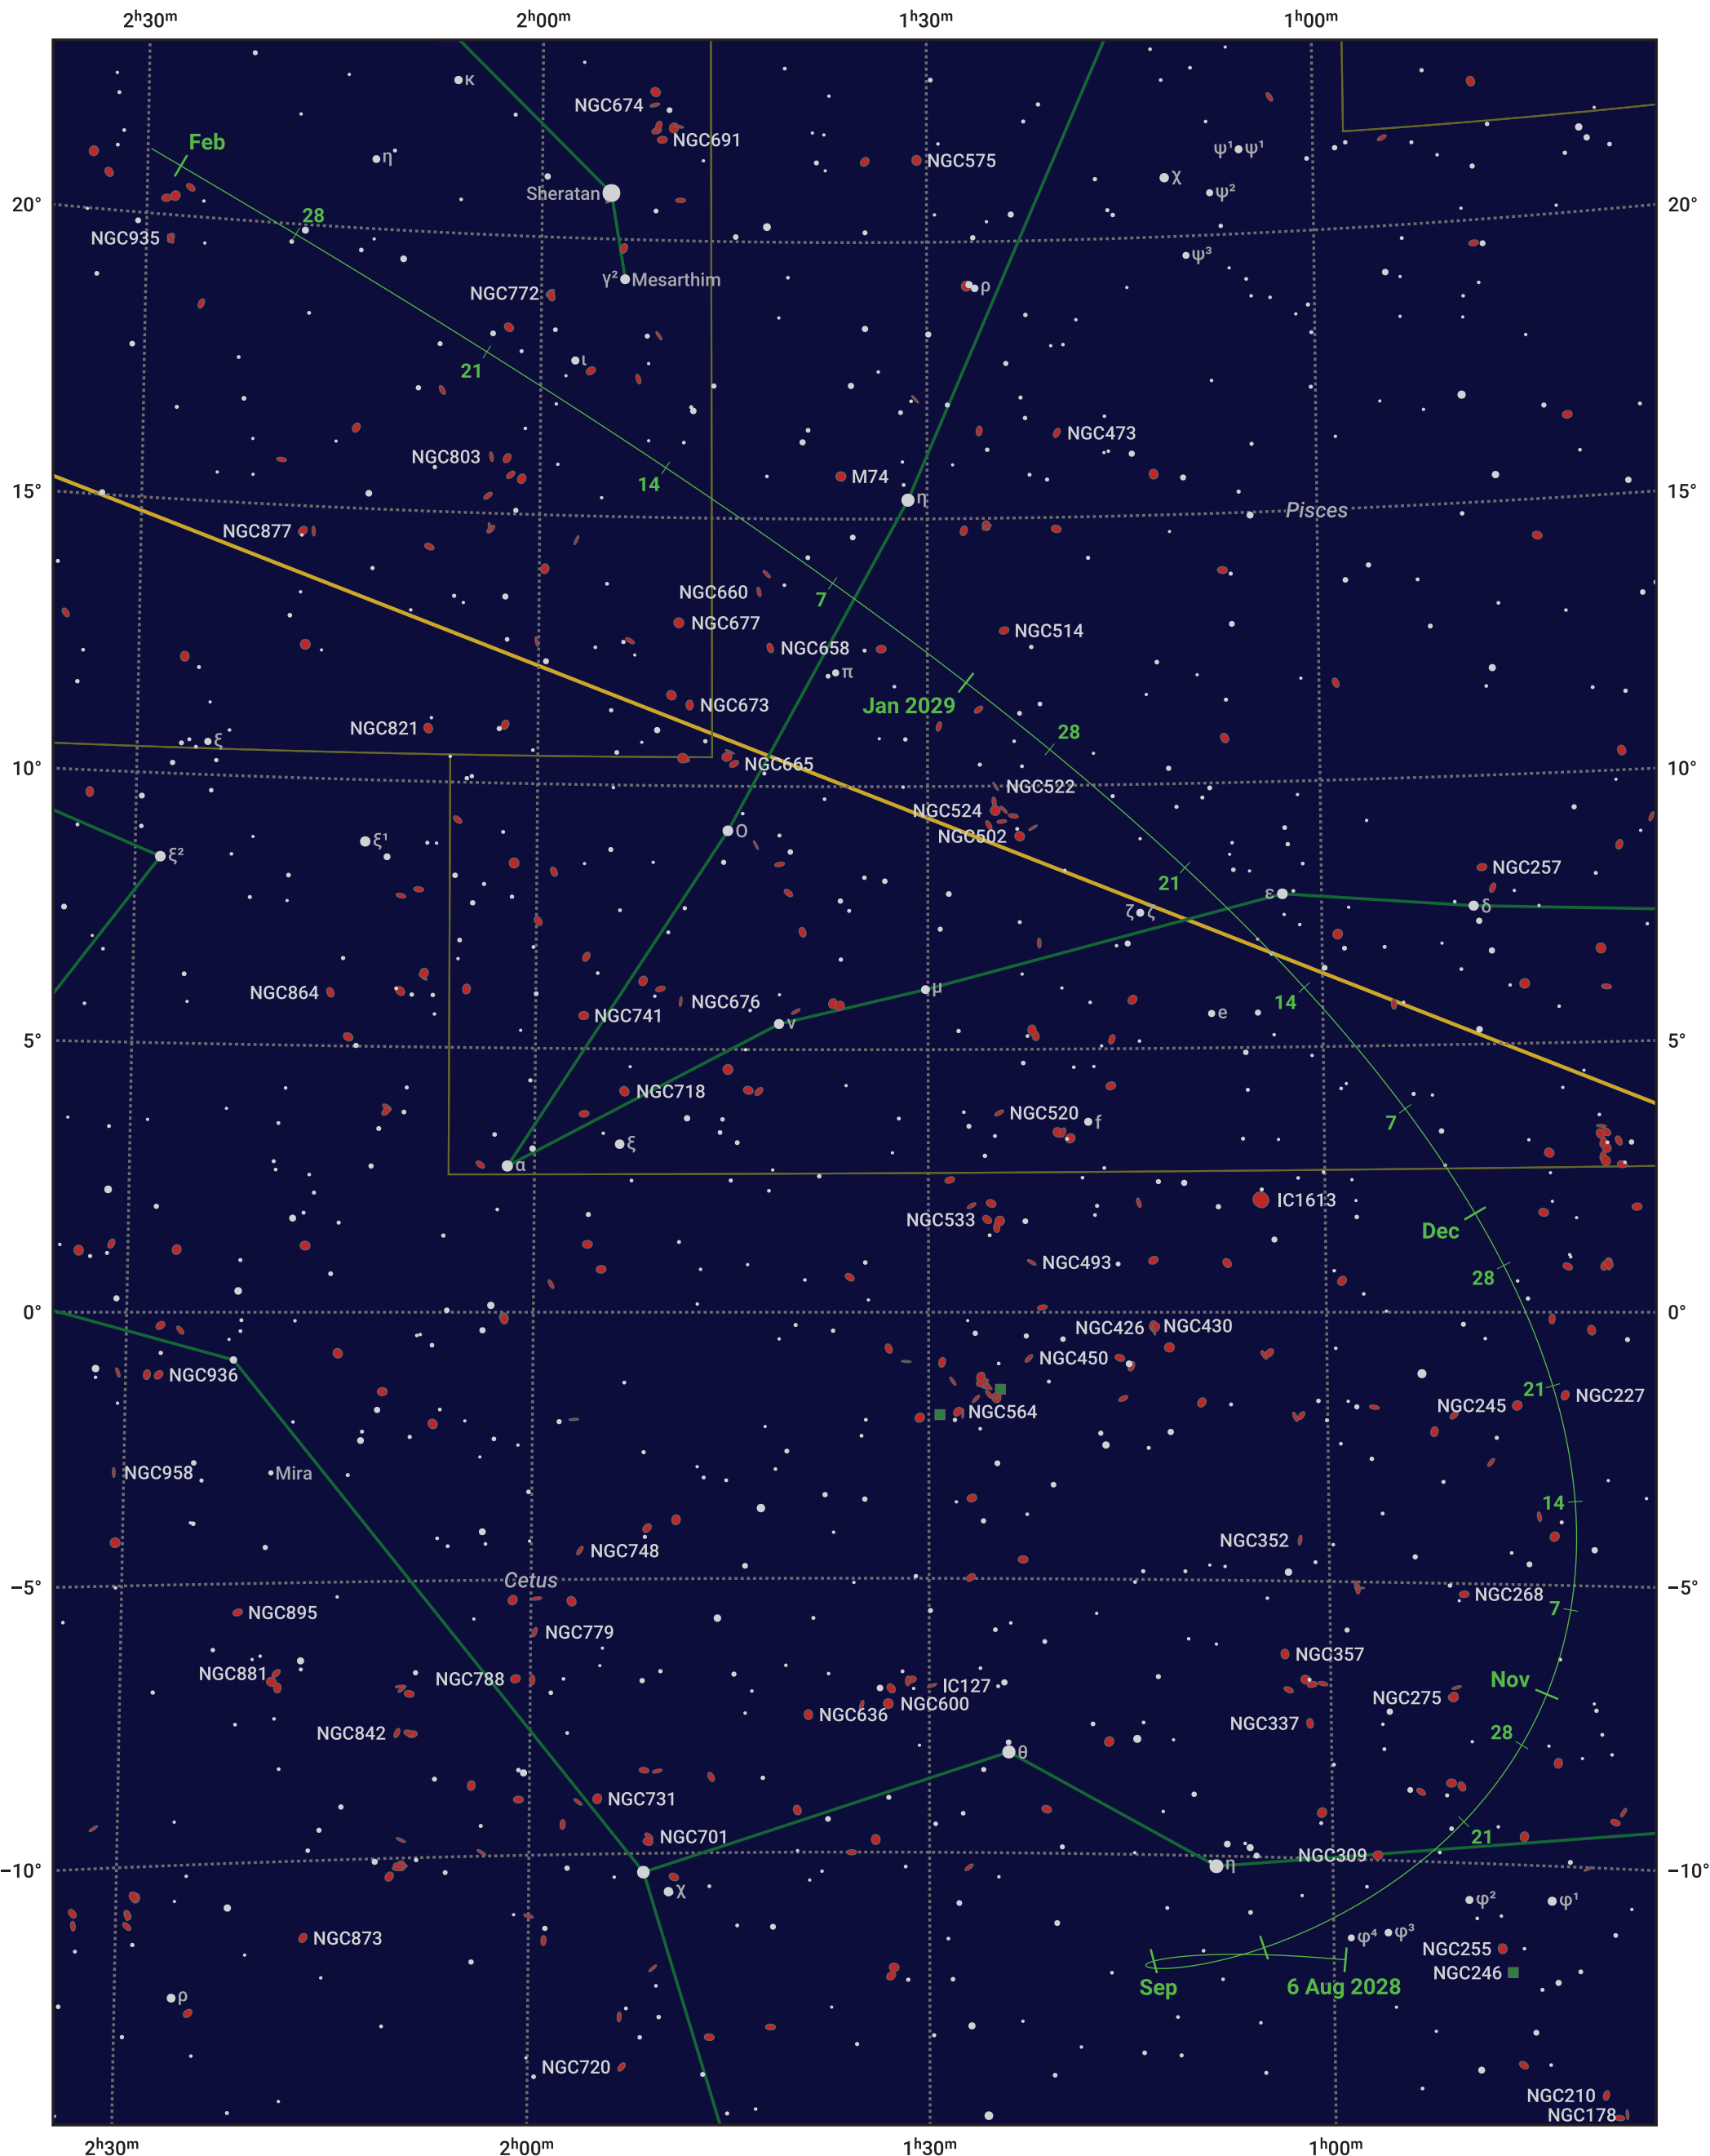

# The path of 108P/Ciffreo starting on 6 Aug 2028

© Dominic Ford 2011–2024. Date markers placed at midnight UTC. Downloaded from <https://in-the-sky.org>

Magnitude scale: ● 8.0 ● 7.0 ● 6.0 ● 5.0 ● 4.0 ● 3.0 ● 2.0

— Ecliptic Plane

Galaxy    Bright nebula    Open cluster    Globular cluster

Date	Mag
2028 Sep 1	12.5
2028 Sep 2	12.4
2028 Oct 5	11.4
2028 Nov 1	11.1
2029 Jan 1	11.9
2029 Jan 24	12.5