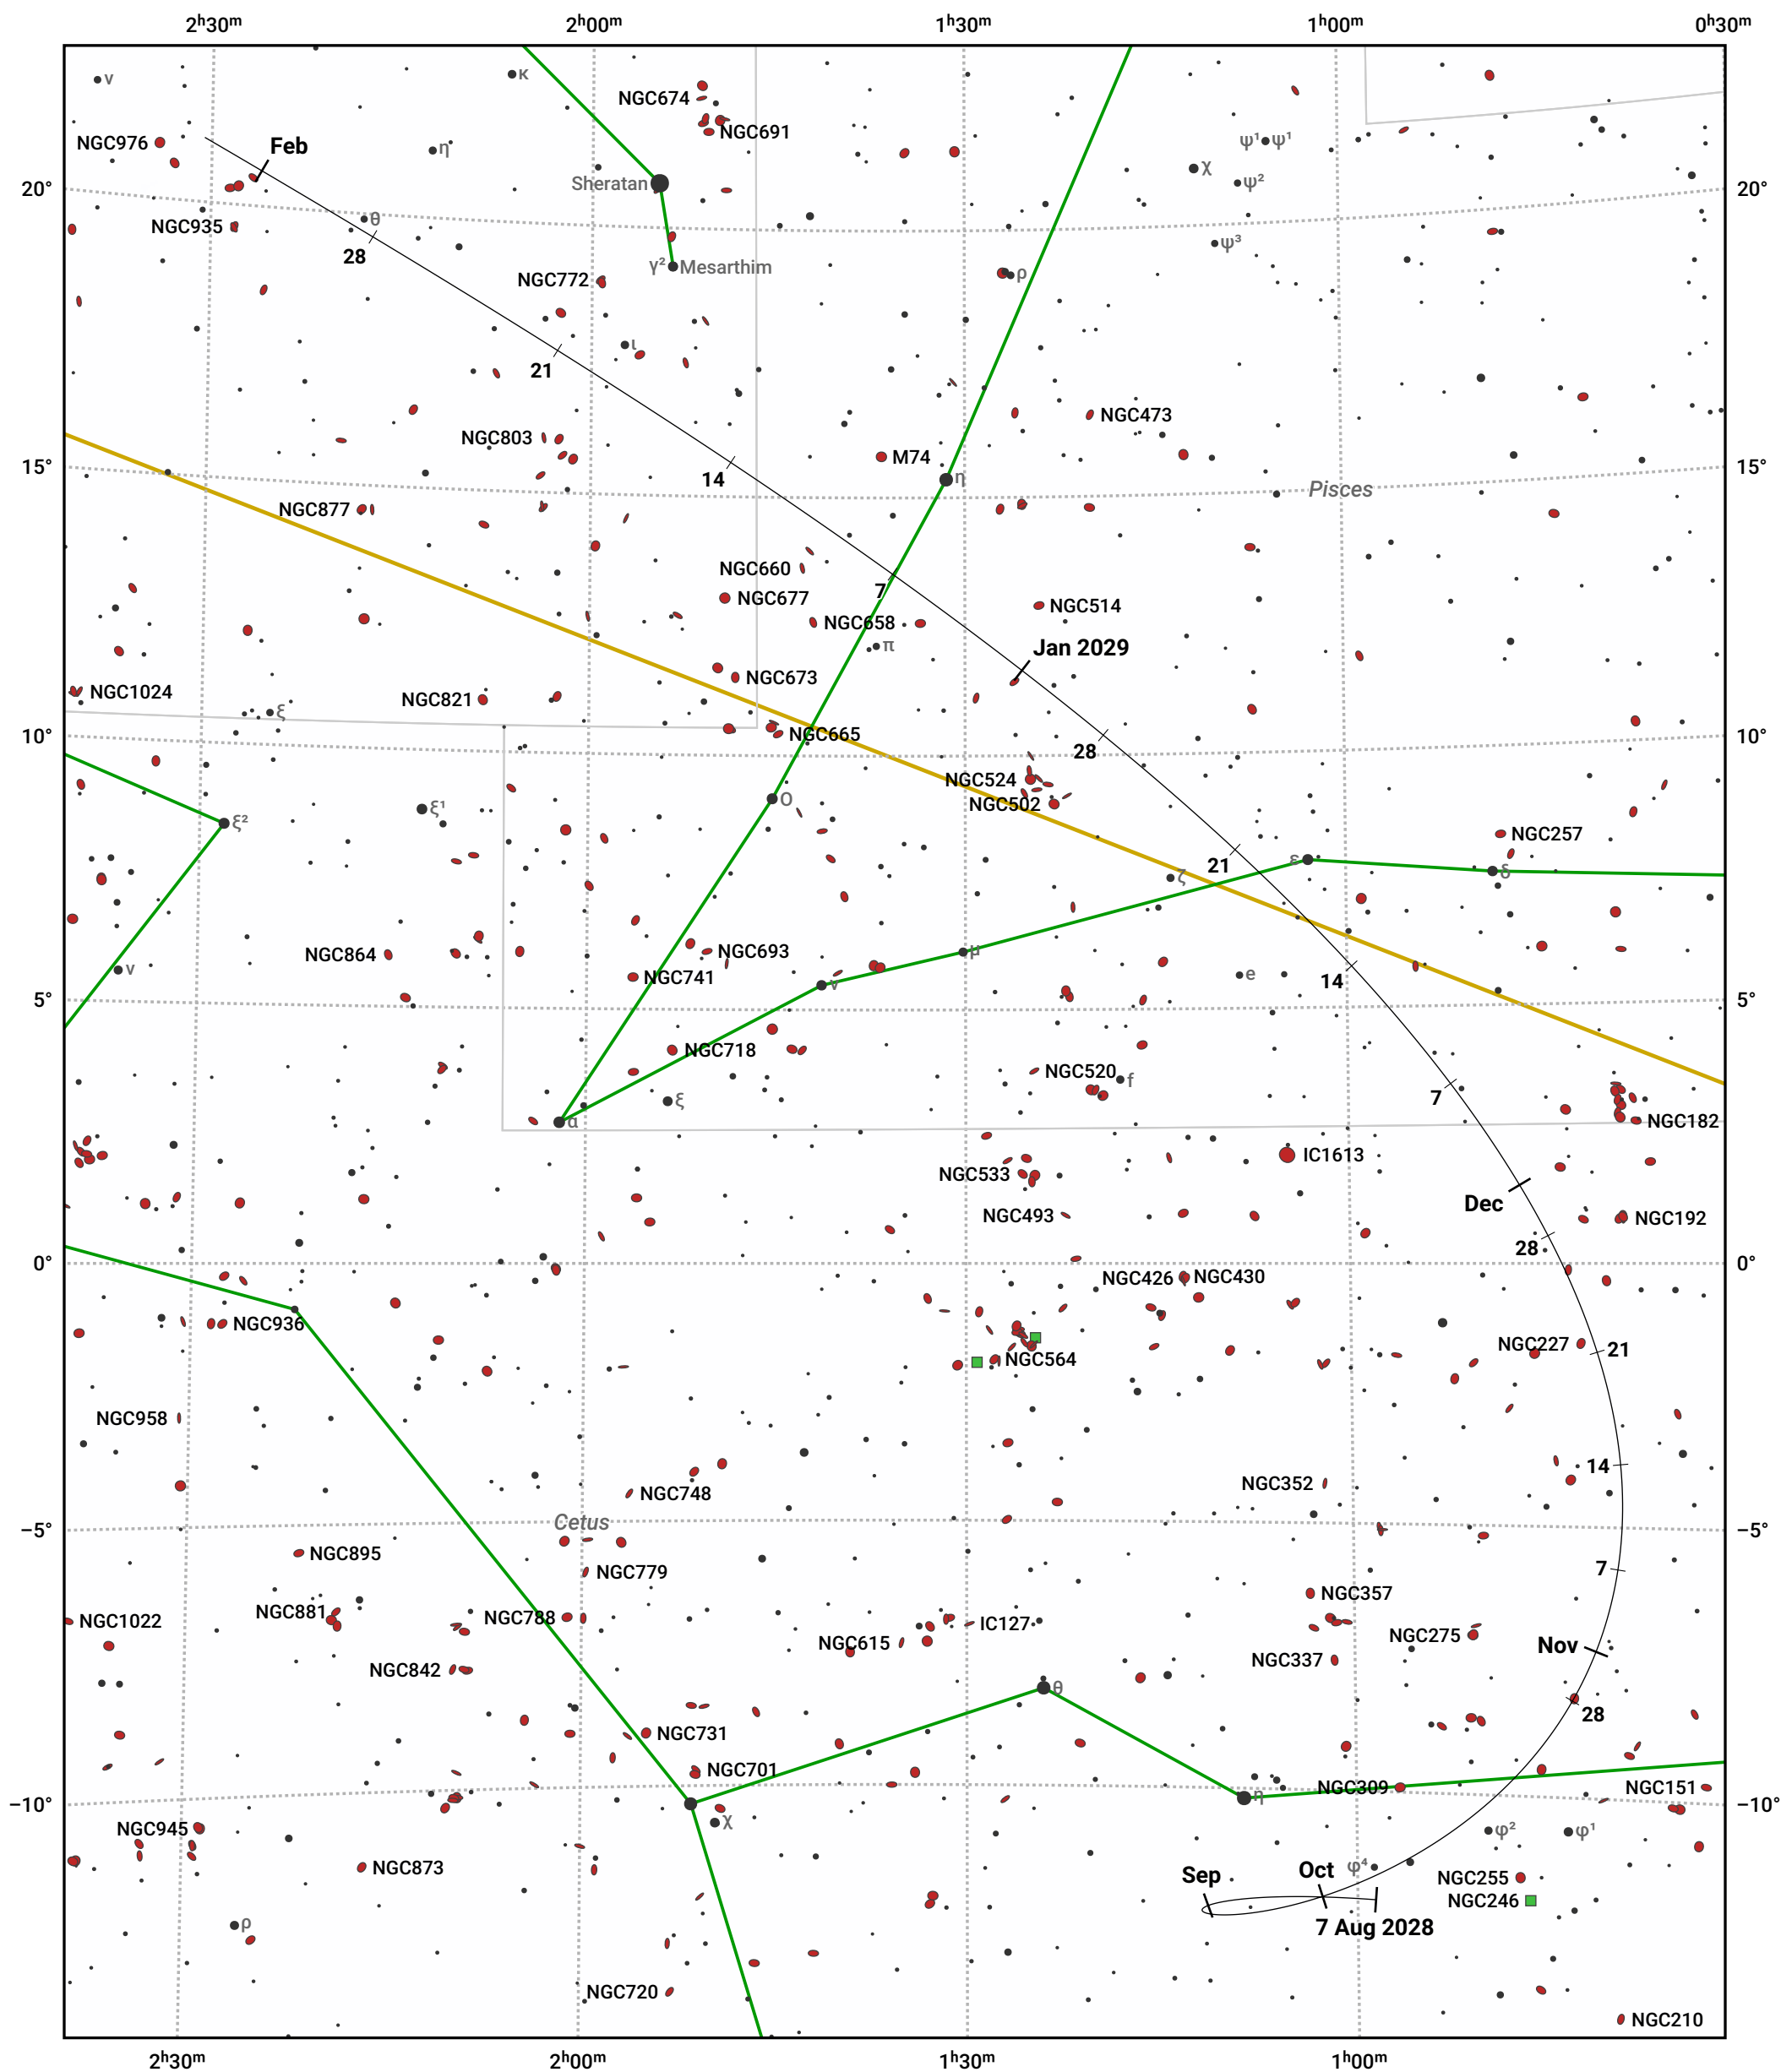

# The path of 108P/Ciffreo starting on 7 Aug 2028

© Dominic Ford 2011–2024. Date markers placed at midnight UTC. Downloaded from <https://in-the-sky.org>

Magnitude scale: 8.0 7.0 6.0 5.0 4.0 3.0 2.0

— Ecliptic Plane

Galaxy Bright nebula Open cluster Globular cluster

| Date        | Mag  |
|-------------|------|
| 2028 Sep 1  | 12.5 |
| 2028 Sep 3  | 12.4 |
| 2028 Oct 7  | 11.4 |
| 2028 Nov 1  | 11.1 |
| 2029 Jan 1  | 11.9 |
| 2029 Jan 23 | 12.4 |